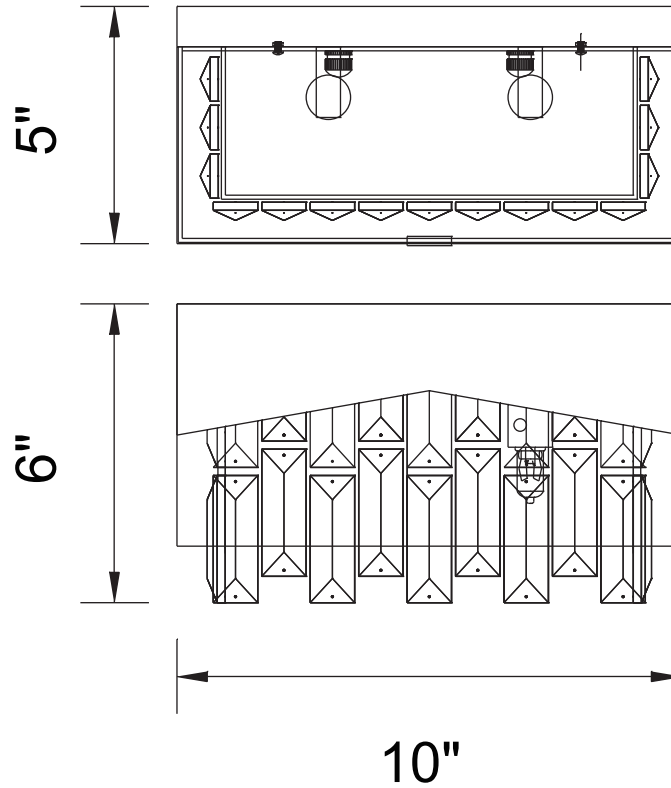

PROJECT: \_\_\_\_\_

FIXTURE TYPE: \_\_\_\_\_

LOCATION: \_\_\_\_\_

CONTACT/PHONE: \_\_\_\_\_

Item	5674W10C-W
Collection	HAVELY
Finish	Chrome
Glass	-----
Crystal	Clear
Input	120V AC,60HZ,AC

Shade	-----
Length/Dia.	10"
Width/Ext.	5"
Height	6"
Maximum	6"
Lumens	-----