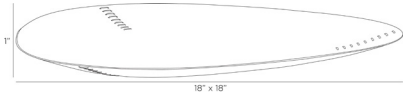

ARTERIOS

AMES TRAY

AY105
H: 1 IN, W: 18 IN, D: 18 IN
Vintage Brass
Contract Suitable As Is

A freeform triangle tray finished in vintage brass is accented with natural rattan "stitching" at each corner for textural appeal. Inspired by leather valet trays, it makes a sophisticated receptacle for every odd and end.

APPEARANCE

Material	Brass, Rattan
Finish	Natural
Top Coat/Sealant	true

DIMENSIONS

Foot Print	W: 12.5 IN, D: 12.5 IN
------------	------------------------

SHIPPING

Product Weight	3.3 LBS
Gross Weight 1	20.94 LBS
Shipping Box 1	H: 21 IN, L: 13 IN, W: 20.5 IN