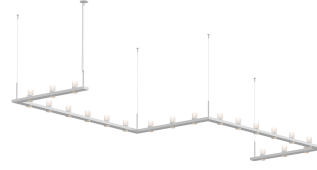

## Intervals Linear Beam Pendant Spec Sheet

SKU: 20QWZ46C    Learn more at:  
<https://sonnemanlight.com/intervals-linear-beam-pendant>

Description: Intervals is a uniquely integrated linear architectural lighting system of rhythmically aligned bidirectional illumination, with a range of available decorative and functional trims. Architecturally scaled, the suspended horizontal beams span long lengths within a space, supported from ceiling-mounted cables or stems, forming a dramatically powerful approach to illuminating architecturally expansive locations. SONNEMAN's new **INTERVALS Recessed Downlights** extend and support these Intervals Linear Beam Pendants. Together, they achieve a comprehensive and unified approach to dynamically lighting interior spaces.

### Dimensions

Height:	11.5"
Width:	204"
Length:	56"
Canopy/Backplate/Base:	4.5"
Hanging Details:	10' Adjustable Cable
Size:	4' x 16'