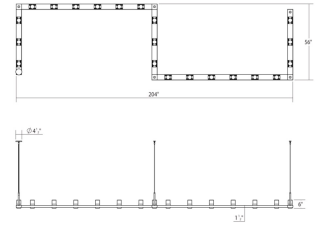

## Intervals Linear Beam Pendant Spec Sheet

SKU: 20QWZ46C    Learn more at:  
<https://sonnemanlight.com/intervals-linear-beam-pendant>

Description: Intervals is a uniquely integrated linear architectural lighting system of rhythmically aligned bidirectional illumination, with a range of available decorative and functional trims. Architecturally scaled, the suspended horizontal beams span long lengths within a space, supported from ceiling-mounted cables or stems, forming a dramatically powerful approach to illuminating architecturally expansive locations. SONNEMAN's new **INTERVALS Recessed Downlights** extend and support these Intervals Linear Beam Pendants. Together, they achieve a comprehensive and unified approach to dynamically lighting interior spaces.

### Dimensions

Height:	11.5"
Width:	204"
Length:	56"
Canopy/Backplate/Base:	4.5"
Hanging Details:	10' Adjustable Cable
Size:	4' x 16'