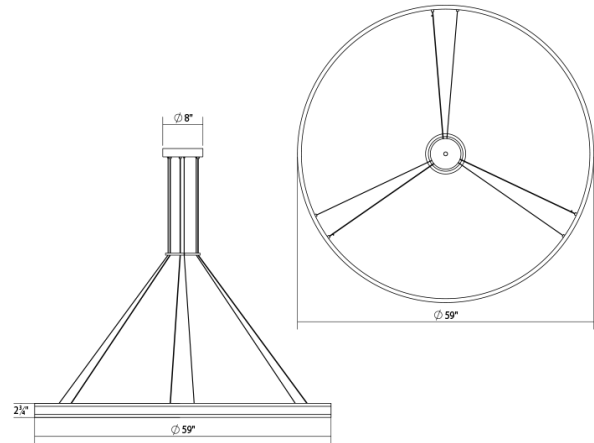

SONNEMAN
A WAY OF LIGHT

double corona™ 60" LED Ring Pendant

2309.25

DIMENSIONS

Height	2.75"
Diameter	59"
Canopy/Backplate/Base	8"
Hanging Details	6' Adjustable Cable"

ELECTRICAL SPECS

Bulb Type	Integral LED
Bulb Quantity	2
Bulb Included?	Yes
Wattage	129
Initial Lumens	7800
Input Voltage	120-277VAC
CCT	3000K
CRI	90
Power Supply Type	Driver
Power Supply Quantity	2
Power Supply Location	Canopy
Dimming Type	TRIAC/ELV/0-10V*

SHIPPING

SHADE 1

Quantity	2
Color	Frosted
Material	Frosted Acrylic
Height	0.5"

AVAILABLE FINISHES

Bright Satin Aluminum (.16)
Satin Black (.25)

GENERAL LISTINGS

cETL
cUL
Damp Location

PROJECT