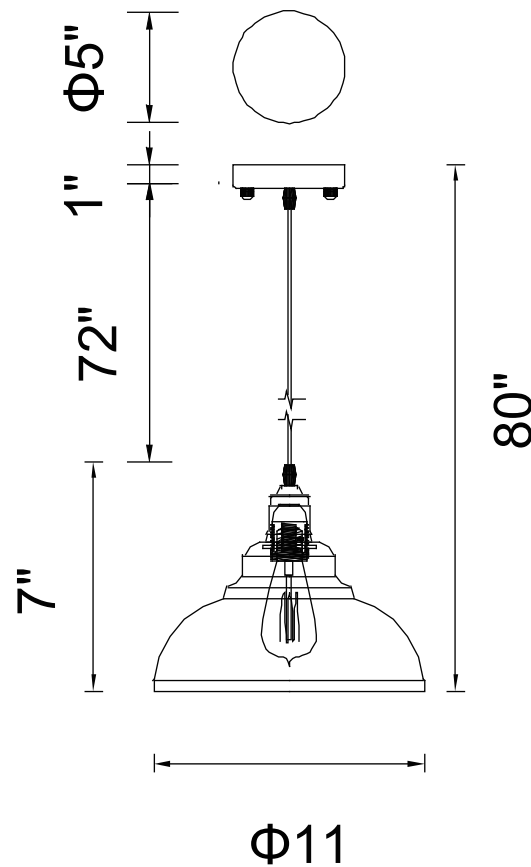

PROJECT: _____

FIXTURE TYPE: _____

LOCATION: _____

CONTACT/PHONE: _____

Item	9612P11-1-128
Collection	VOGEL
Finish	Antique Copper
Glass	-----
Crystal	-----
Input	120V AC,60HZ,AC

Shade	-----
Length/Dia.	18"
Width/Ext.	-----
Height	12"
Maximum	80"
Lumens	-----

Light Source	E26
Bulb Info.	1×60W
Included	-----
Dimmable	Yes
Color	-----
Weight	-----