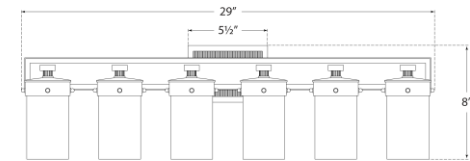

TEAR SHEET

Marais Six-Light Bath Sconce

Item # TOB 2317PN-WG

Designer: Thomas O'Brien

Height: 8"

Width: 29"

Extension: 6.75"

Backplate: 4.25" x 5.5" Rectangle

Finishes: BZ/HAB, HAB, PN

Glass Options: CG, WG

Shade Details: 3" x 5.25"

Socket: 6 - E12 Candelabra

Wattage: 6 - 40 B11

Weight: 14 Pounds

Front View

Side View