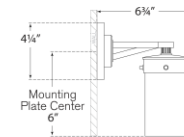

Finishes: BZ/HAB, HAB, PN

Glass Options: CG, WG

Shade Details: 3" x 5.25"

Socket: 6 - E12 Candelabra

Wattage: 6 - 40 B11

Weight: 14 Pounds

Front View

Side View