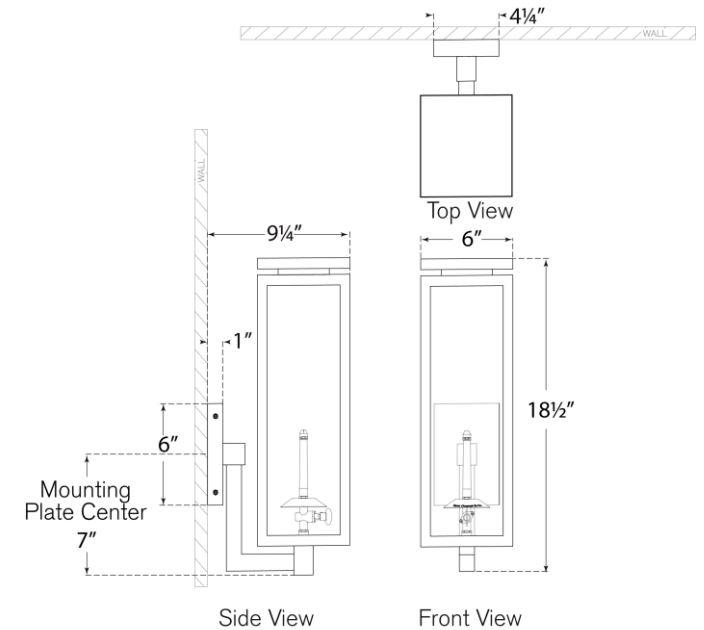

## Fresno Medium Bracketed Gas Wall Lantern

Item # CHO 2560SC-CG

Designer: Chapman & Myers

Height: 18.5"

Width: 6"

Extension: 9.25"

Backplate: 4.25" x 6" Rectangle

Finishes: BLK, SC

Gas light fixture supplied with 3/16" copper gas line and 3/16" x 1/4" gas line adaptor