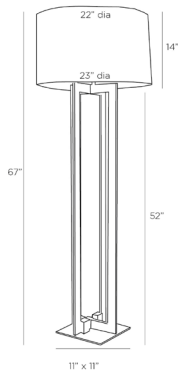

## HOYT FLOOR LAMP

76015-120  
H: 67 IN, Dia: 23.00 IN  
Gold Leaf, Iron  
Contract Suitable As Is

The elongated, open-frame construction of the Hoyt is defined by intersecting iron rectangles, creating a simple silhouette with modern sensibility. The airy, geometric design's footprint is minimal, making this an ideal piece to counter bulkier décor. A gold leaf on iron finish distinguishes its fine form and adds an aged quality we love. Topped with an off-white linen drum shade with off-white cotton lining and a gold leaf sphere finial.

### DIMENSIONS

Shade	11 IN Top: 22.00 IN, Dia: 23.00 IN, Side: 14 IN
Body	H: 52 IN, W: 11 IN, D: 11 IN
Base	H: 0.25 IN, W: 11 IN, D: 11 IN
Harp	11" Brass IN

### WIRING

Rating	Indoor Only
Tilt Test	10 Degrees - AU
Cord	10 FT, Back of Lamp Base, Clear/Silver, SPT-2
Socket	1, Brass, Type A - E26
Switch	3-Way Rotary, At Socket
Maximum Watt	150
Voltage	110-120 V