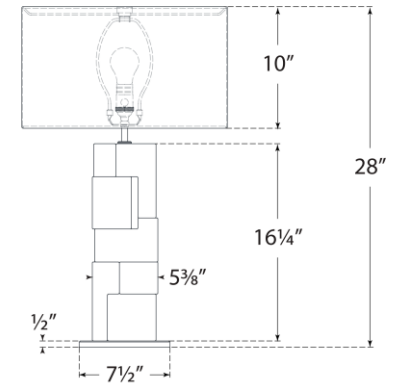

## Ashlar Large Table Lamp

Item # S 3926ALB/BZ-L

Designer: Ian K. Fowler

Height: 28"

Width: 17"

Base: 4.5" x 7.5" Rectangle

Finishes: ALB/BZ, ALB/HAB, ALB/PN

Shade Treatments: L

Shade Details: 17" x 17" x 10"

Socket: E26 Dimmer

Wattage: 15 LED A19

Weight: 22 Pounds

Note: Alabaster is a Natural Stone | Variations in Color and Texture are Expected

Side View

Front View

Top View