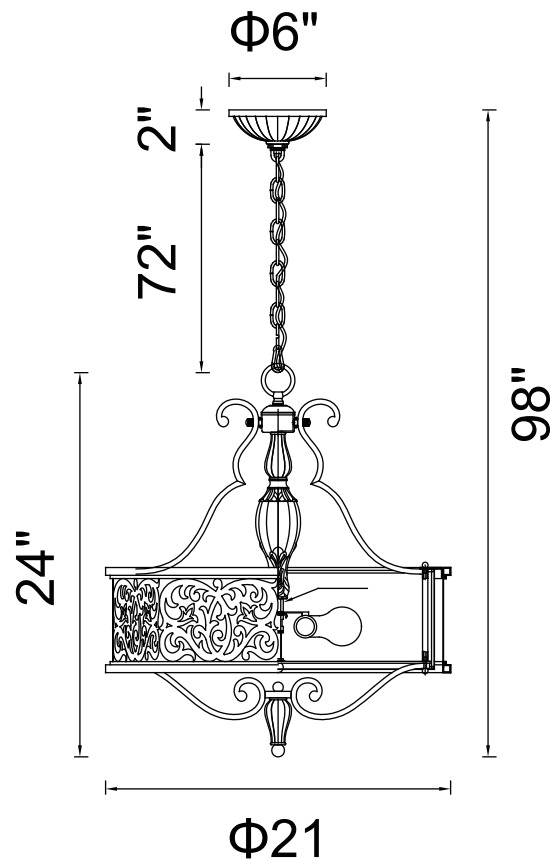

PROJECT: \_\_\_\_\_

FIXTURE TYPE: \_\_\_\_\_

LOCATION: \_\_\_\_\_

CONTACT/PHONE: \_\_\_\_\_

Item	9807P21-5-116-A
Collection	NICOLE
Finish	Brushed Chocolate
Glass	-----
Crystal	-----
Input	120V AC,60HZ,AC

Shade	-----
Length/Dia.	21"
Width/Ext.	-----
Height	24"
Maximum	98"
Lumens	-----

Light Source	E26
Bulb Info.	5×60W
Included	-----
Dimmable	Yes
Color	-----
Weight	