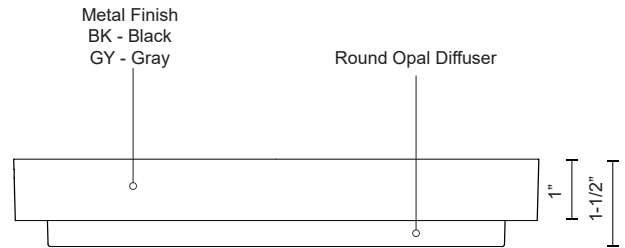

BAILEY EC44509

CEILING

PROJECT

SPECIFICATION DETAILS

Fixture Dimensions	D8-3/4" x H1-1/2"
Light Source	AC LED Module
Wattage	21W
Total Lumens	1600lm
Delivered Lumens	BK-1234lm; GY-1272lm;
Voltage	120V
Color Temperature	3000K
CRI (Ra)	90CRI
Optional Color Temps	2700K - 5000K Available, Minimum Order Quantities Apply
LED Rated Life	50,000 hours
Dimming	100% - 10%, ELV Dimmer (Not Included)
Diffuser Details	Frosted PC Diffuser
Location	Wet
Mounting Style	All Orientation; Ceiling and Wall;
Paint Finish	BK02; GY01;

* For custom options, consult factory for details.

* For warranty information, please visit www.kuzcolighting.com/warranty

DESCRIPTION

Circular cast aluminum body and frame. Lightly textured powder-coat finish. Round opal polymeric diffuser. Outward emitting light. Rated for exterior use. Custom options available.

KUZCO

CANADA: 19054 28TH AVENUE - SURREY, BC V3Z 6M3

USA: 3035 E. LONE MOUNTAIN ROAD - LAS VEGAS, NV 89081

WWW.KUZCOLIGHTING.COM

© 2019 KUZCO LIGHTING. ALL RIGHTS RESERVED.

COMMENT