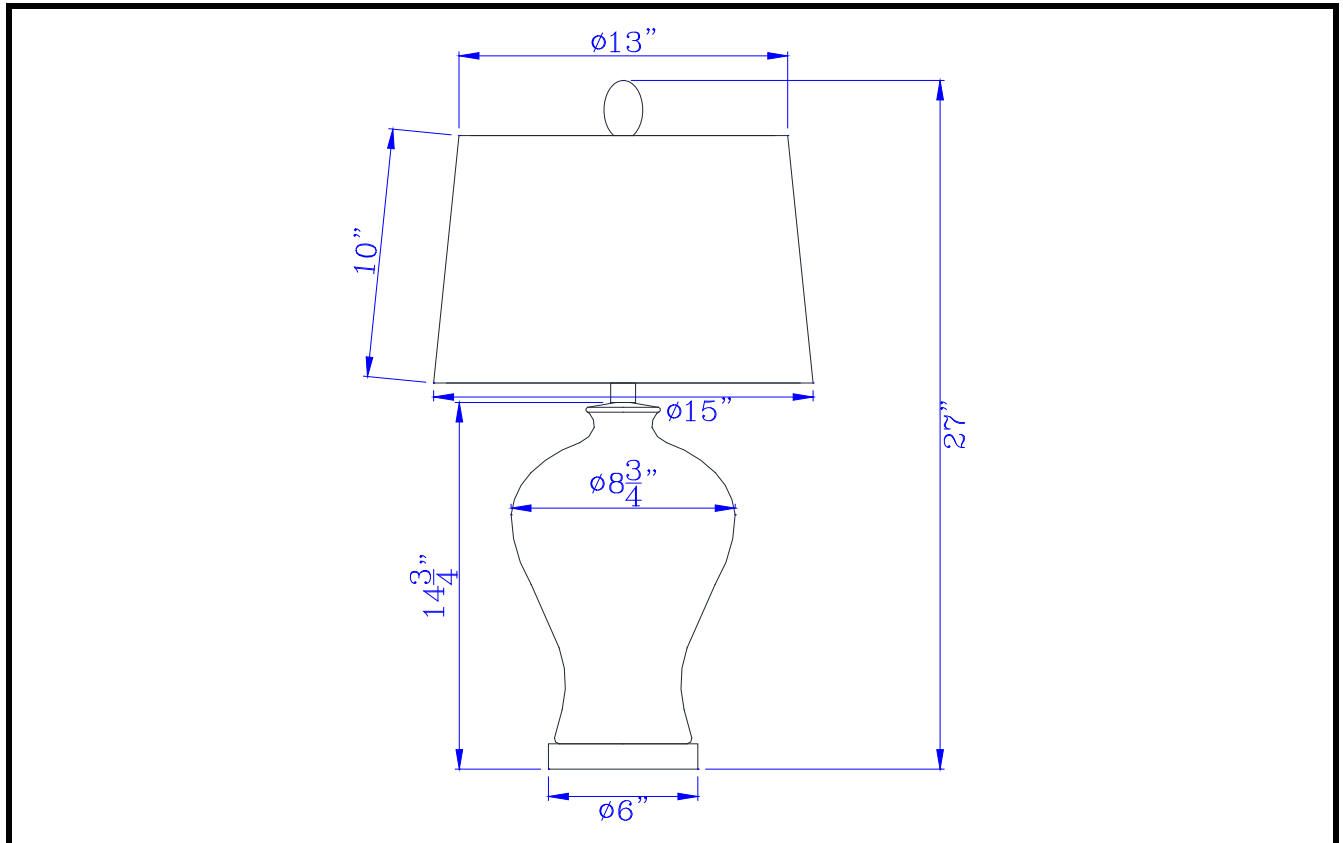

Model No: BO-2848TB-2
Description: Megara 100W on off ceramic table lamps (sold and priced as pairs)
Material: Ceramic
Finish : Marble
Height: 27"
Reach/Depth: 13"
Base Width: Dia.6"
Wattage : 100W
Socket : Medium Base (E26)
Switch: On/off
Bulb: Incandescent, CFL
Wire Length: 6'
Wire Color:
Shade No:
Material: Fabric
Shade size: 13"x15"x10"
Certificate : 