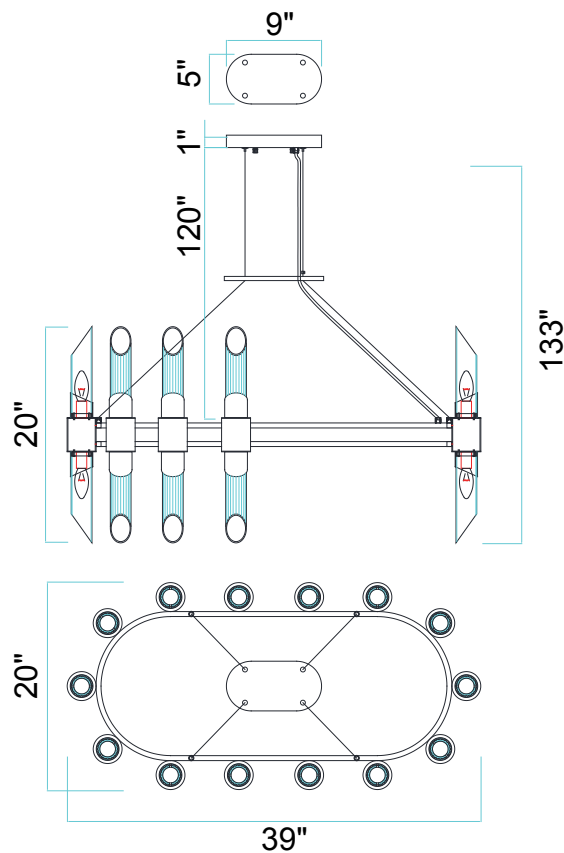

PROJECT: \_\_\_\_\_

FIXTURE TYPE: \_\_\_\_\_

LOCATION: \_\_\_\_\_

CONTACT/PHONE: \_\_\_\_\_

Item	1269P39-28-602
Collection	
Finish	Stain Gold
Glass	Clear
Crystal	-----
Input	120V AC,60HZ,AC

Shade	-----
Length/Dia.	39"
Width/Ext.	20"
Height	20"
Maximum	133"
Lumens	-----

Light Source	E12
Bulb Info.	28×60W
Included	-----
Dimmable	No
Color	-----
Weight	