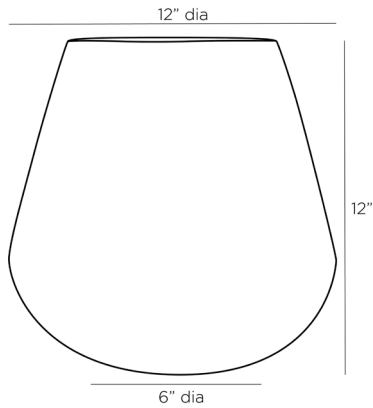

ARTERIO RS

SOLEDAD LARGE VASE

6959

H: 12 IN, Dia: 12.00 IN

Antique Brass

Contract Suitable As Is

The tall Soledad iron vase, in an antique brass finish, imparts a worldly sensibility—as if picked up in a far-flung market. The exotic vessel presents a reflective element into a space.

APPEARANCE

Material	Iron
Finish	Antique Brass
Finish Will Vary	true
Top Coat/Sealant	true

DIMENSIONS

Foot Print	Dia: 6.00 IN
Opening	Dia: 7.50

SHIPPING

Product Weight	5 LBS
Gross Weight 1	10 LBS
Shipping Box 1	H: 13 IN, L: 13 IN, W: 8 IN