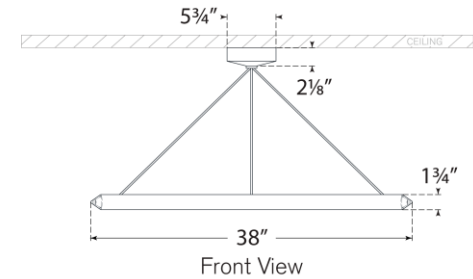

TEAR SHEET

Encircle 38" Ring Chandelier

Item # PB 5151NB

Designer: Peter Bristol

Height: 1.75"

Width: 38"

Canopy: 5.75" Round

Finishes: BZ, NB, PN

Socket: Dedicated LED

Wattage: 85w (7800lm)

Note: UL Only

Top View