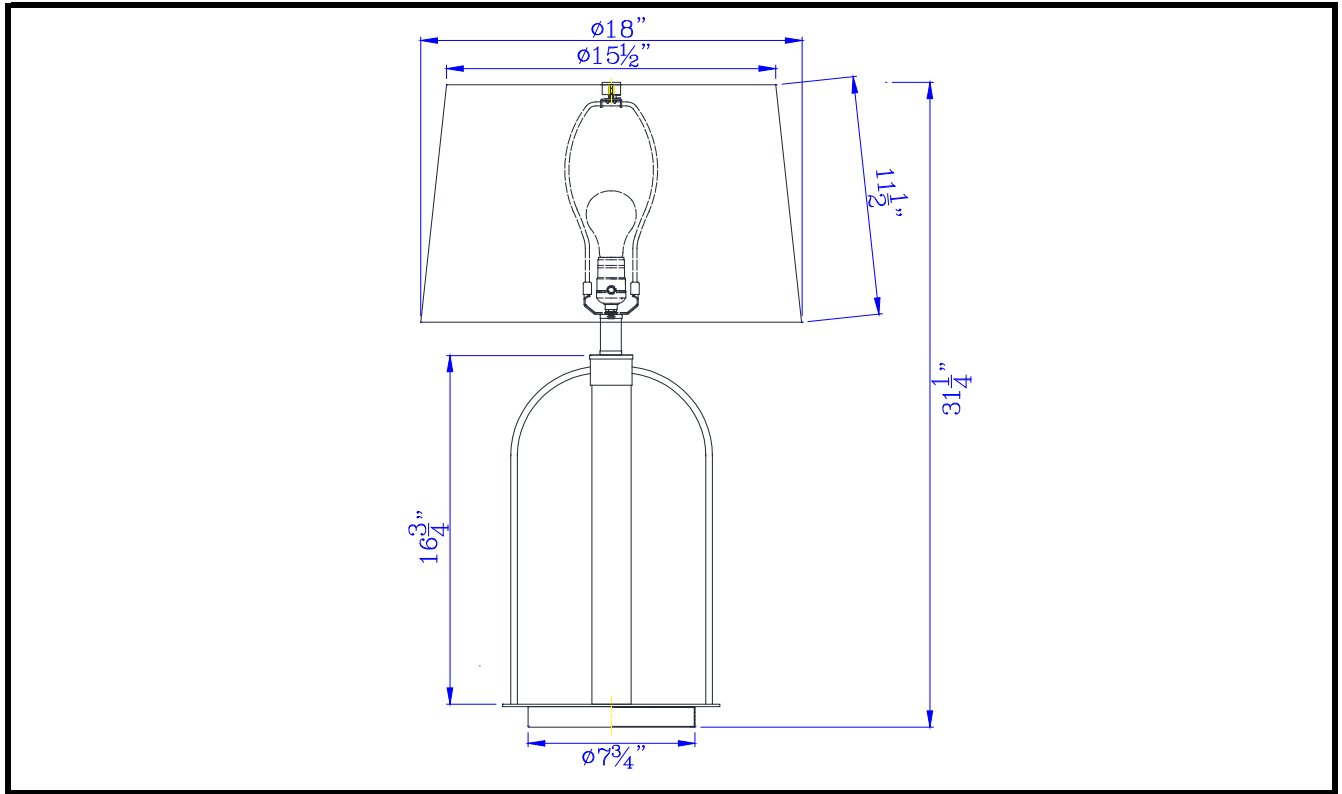

Project: _____

Catalog No.: _____

Lamp/Wattage: _____

- Model No:** BO-2860TB
Description: Sevrans 150W 3 way wood/metal table lamp
Material: Metal/Wood
Finish : Antique Brass/Wood
Height: 31 1/4"
Reach/Depth: 18"
Base Width: Dia.7 3/4"
Wattage : 150W
Socket : Medium Base (E26)
Switch: 3-WAY
Bulb: Incandescent, CFL
USB:
Outlet:
Wire Length: 6'
Wire Color:
Shade No:
Material: Fabric
Shade size: 15 1/2"x18"x11 1/2"
Certificate : 