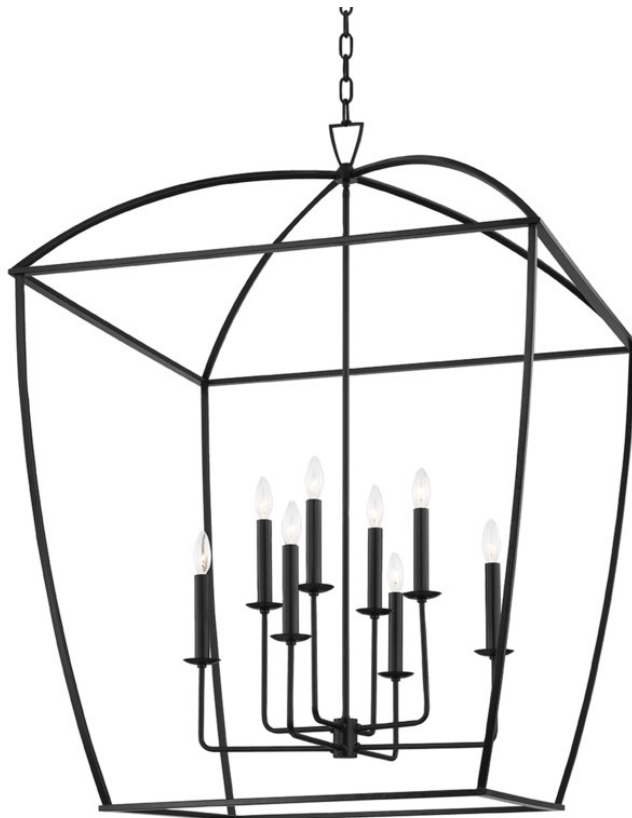

BRYANT

8334-AI

FINISHES

Aged Iron (AI)

Gold Leaf (GL)

White Plaster (WP)

DIMENSIONS

Height 44.25"

Width/Diameter 34.00"

Minimum Height 49.00"

Maximum Height 101.00"

Canopy/Backplate 7.00"

Hanging Type

Weight 32.60lb

GLASS/SHADES

Material

Attachment

Color

LAMPING/ELECTRICAL

Bulb 1

Bulb Included No

Socket Type E12 Candelabra Base

Wattage 60w

Voltage 120 VAC