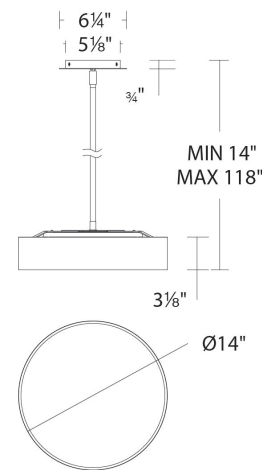

FINISHES

LINE DRAWING