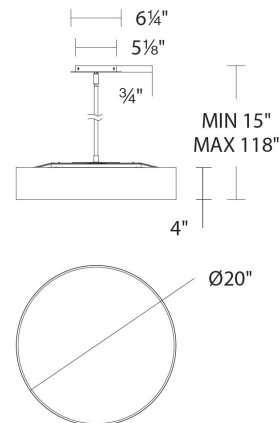

FINISHES

LINE DRAWING

PD-13720

Fixture Type: _____

Catalog Number: _____

Project: _____

Location: _____

Manhattan Pendant 2700K