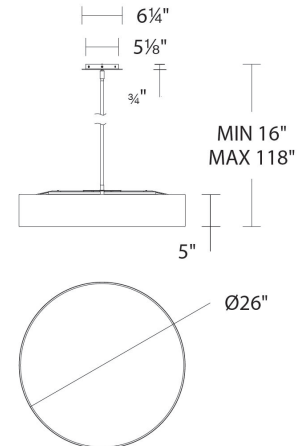

REPLACEMENT PARTS

- RPL-ROD-IN06-BN - 6" rod - BN finish
- RPL-ROD-IN12-BN - 12" rod - BN finish
- RPL-SHA-13126 - Shade for PD-13726
- RPL-ROD-IN06-BB - 6" rod - AB finish
- RPL-ROD-IN12-BB - 12" rod - AB finish
- RPL-ROD-IN06-BK-01 - 6" rod - BK finish
- RPL-ROD-IN12-BK-01 - 12" rod - BK finish
- RPL-SHA-13726-02 - Fabric shade for PD-13726-BK
- RPL-GLA-13126 - Glass shade for PD-13126
- RPL-DIF-13126 - Acrylic diffuser for PD-13126

FINISHES

LINE DRAWING

PD-13726