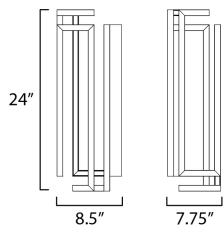

PRODUCT DESCRIPTION

A cubist work of art, the Penrose collection carefully calculates the structural form of a cube space when corners do not meet. This tracery of this shape is emphasized by its dedicated LED light source housed within aluminum channels and then cast in various directions. Available in Matte Black or Gold, this series is a feat of human engineering in design. Translating a mathematical challenge into a sculptural work of art with the function of delivering light to interior spaces.

MEASUREMENTS

DIMENSION : 8.5" W x 24" H x 7.75" Ext
 MAX OAH : 20" W x 5.5" H
 HANGING WEIGHT : 8.88 lb

LAMPING

INPUT VOLTAGE : V
 LUMENS : 1,500 Rated (950 Del.)
 BULB : 1 x 30W LED DC Integrated , 30W Total
 BULB INCLUDED : (Integrated)
 CRI : 90 CRI
 COLOR_TEMP : 3000K