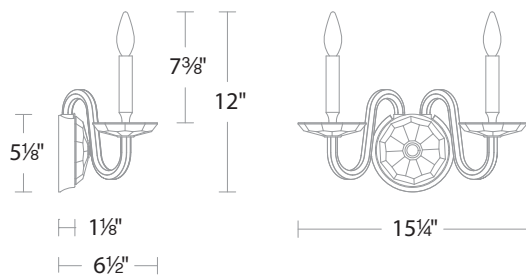

LINE DRAWING

DESCRIPTION

Adorn your space with prominence and romance worthy of Castle Habsburg. A dynasty luminaire of heirloom quality, the stately European crystal columns and sweeping arms are elegantly designed to reflect your appreciation of proportion and construction.

FEATURES

- Uses two 60 watt max, 25 watt equivalent recommended candelabra base bulbs (not included)
- Optic crystal curved arms

SPECIFICATIONS

Standards UL/cUL

Model	Size	LED Color Temp	Finish	Voltage	Wattage	Weight	LED Lumens	Delivered Lumens
S9215	15"	N/A	Chrome (702)	120V	N/A	10 lb	N/A	N/A

Example: S9215-7020