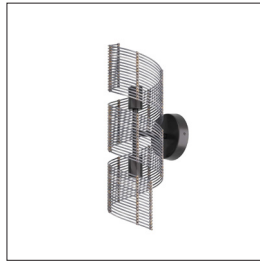

ARTERIOS

TAMARA SCNCE

DWS02
H: 18.5 IN, W: 5.5 IN, D: 7 IN
Dark Gray Stained
Contract Suitable As Is

The Tamara sconce adds a layer of texture and movement, while providing soft illumination. Crafted in a spiraling ribbon of dark gray-stained buri midrib, the wall light offers an organic modern twist. The sconce is fitted with candle holder that holds a clear tubular bulb on each end, directing light above and below. Finish will vary.

APPEARANCE

Material	Buri Midrib
Finish Will Vary	true
Top Coat/Sealant	false

DIMENSIONS

Center Of Mount From Btm	9.25 IN
Backplate	Dia: 5.00 IN, D: 1 IN
Mount	Dia: 4.50 IN

WIRING

Rating	Indoor Only
Suggested Bulb Type	T6
Cord	0.5 FT, Black/White, SVT
Socket	2, Type B - E12
Photographed Bulb	Small Clear Tubular Bulb
Maximum Watt	40
Voltage	110-120 V