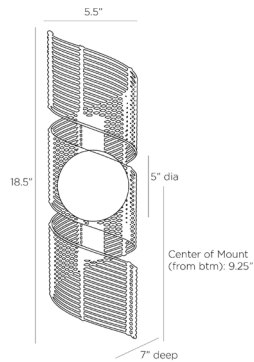

ARTERIOS

TAMARA SCNCE

DWS02
H: 18.5 IN, W: 5.5 IN, D: 7 IN
Dark Gray Stained
Contract Suitable As Is

The Tamara sconce adds a layer of texture and movement, while providing soft illumination. Crafted in a spiraling ribbon of dark gray-stained buri midrib, the wall light offers an organic modern twist. The sconce is fitted with candle holder that holds a clear tubular bulb on each end, directing light above and below. Finish will vary.

APPEARANCE

Material	Buri Midrib
Finish Will Vary	true
Top Coat/Sealant	false

DIMENSIONS

Center Of Mount From Btm	9.25 IN
Backplate	Dia: 5.00 IN, D: 1 IN
Mount	Dia: 4.50 IN

WIRING

Rating	Indoor Only
Suggested Bulb Type	T6
Cord	0.5 FT, Black/White, SVT
Socket	2, Type B - E12
Photographed Bulb	Small Clear Tubular Bulb
Maximum Watt	40
Voltage	110-120 V

CERTIFICATIONS

Certifications	Mexico Australia, European Union, United Arab Emirates, United States, Canada
----------------	--

COMPLIANCY

UL/ETL	Yes
CB	Yes
RoHS	true

SHIPPING

Product Weight	2 LBS
Gross Weight 1	2 LBS
Gross Weight 2	0 LBS
Shipping Box 1	H: 8.1 IN, L: 7 IN, W: 20 IN
Shipping Box 2	H: 0 IN, L: 0 IN, W: 0 IN