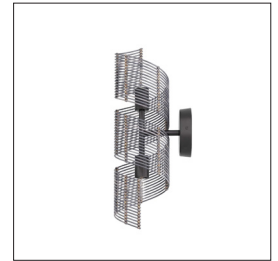

ARTERIOS

TAMARA SCNCE

DWS02
H: 18.5 IN, W: 5.5 IN, D: 7 IN
Dark Gray Stained
Contract Suitable As Is

The Tamara sconce adds a layer of texture and movement, while providing soft illumination. Crafted in a spiraling ribbon of dark gray-stained buri midrib, the wall light offers an organic modern twist. The sconce is fitted with candle holder that holds a clear tubular bulb on each end, directing light above and below. Finish will vary.

APPEARANCE

Material	Buri Midrib
Finish Will Vary	true
Top Coat/Sealant	false

DIMENSIONS

Center Of Mount From Btm	9.25 IN
Backplate	Dia: 5.00 IN, D: 1 IN
Mount	Dia: 4.50 IN

WIRING

Rating	Indoor Only
Suggested Bulb Type	T6
Cord	0.5 FT, Black/White, SVT
Socket	2, Type B - E12
Photographed Bulb	Small Clear Tubular Bulb
Maximum Watt	40
Voltage	110-120 V