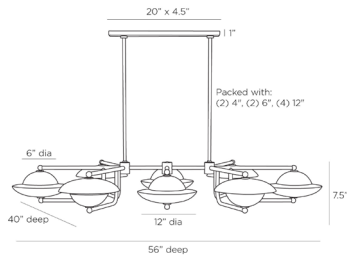

ARTERIOS

TOWNE CHANDELIER

DLC07

H: 12.5 IN, W: 56 IN, D: 40 IN

Clear Seedy

Contract Suitable As Is

With a dynamic, mobile-style design, the Towne chandelier is created of alternating, up-and-down-facing discs of clear seedy slump glass and opaque opal glass shades. The clever composition results in a reflector effect, allowing light to dance across a space. The largescale illuminator fits tight to the ceiling, with a linear construction in an antique brass finish. Finish will vary. Damp-rated, although limited covered outdoor conditions may affect finish.

APPEARANCE

Material	Glass, Steel
Material Type	Slump
Finish	Antique Brass, Opal
Finish Will Vary	true
Top Coat/Sealant	false

DIMENSIONS

Chandelier	H: 7.5 IN, W: 56 IN, D: 40 IN
Minimum Hanging Height	12.5 IN
Maximum Hanging Height	42.5 IN
Canopy	H: 1 IN, W: 20 IN, D: 4.5 IN

WIRING

Rating	Damp
Cord	7 FT, Black/White, SVT
Socket	8, Type B - E12
Photographed Bulb	2" Clear Globe Bulb
Maximum Watt	60
Voltage	110-120 V

CERTIFICATIONS

Certifications	Mexico Australia, European Union, United Arab Emirates, United States, Canada

COMPLIANCY

UL/ETL	Yes
CB	Yes
RoHS	true

SHIPPING

Product Weight	54 LBS
Gross Weight 1	66 LBS
Gross Weight 2	0 LBS
Shipping Box 1	H: 59.8 IN, L: 38 IN, W: 14.4 IN
Shipping Box 2	H: 0 IN, L: 0 IN, W: 0 IN

REPLACEMENT PARTS

Replacement Part 1	PIPE-513
Replacement Part 1 Dim	(1) 4", (1) 6", (1) 12"
Replacement Part 2	CANOPY-636
Replacement Part 2 Dim	1" x 20" x 4.5"

CONTRACT

Contract Suitable	true