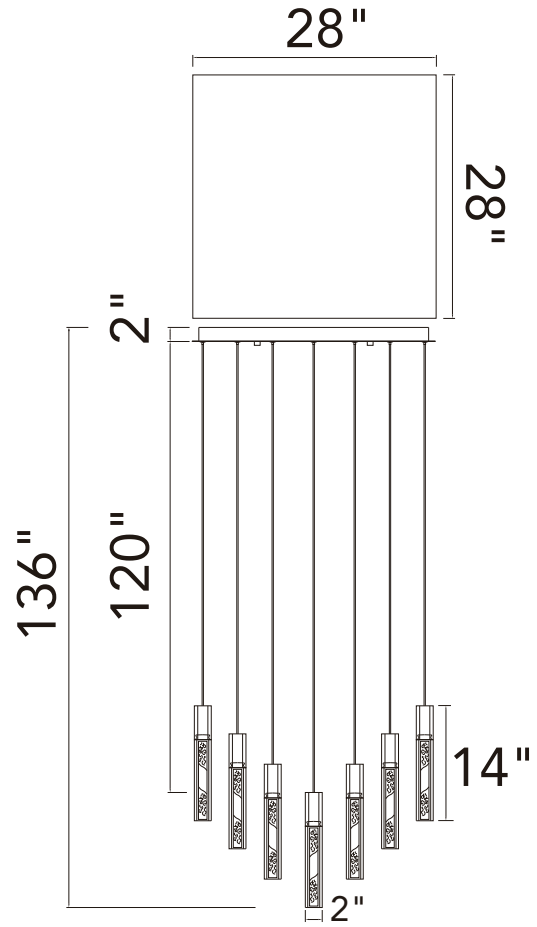

PROJECT: \_\_\_\_\_  
 FIXTURE TYPE: \_\_\_\_\_  
 LOCATION: \_\_\_\_\_  
 CONTACT/PHONE: \_\_\_\_\_

Item	1589P28-25-101
Collection	GRETA
Category	Chandelier
Finish	Black
Glass	Clear
Crystal	-----
Acrylic	-----

Shade Color	-----
Min Assembled Height	16"
Max Assembled Height	136"
Width	28"
Length	28"
Extension Wall Mounts	-----
Input	120V AC,60HZ,AC

Lumens	5720
Light Source	LED
Bulb Info.	110W
Included	-----
Dimmable	Yes
Colour Temp	3000K
Weight	55.385Lbs