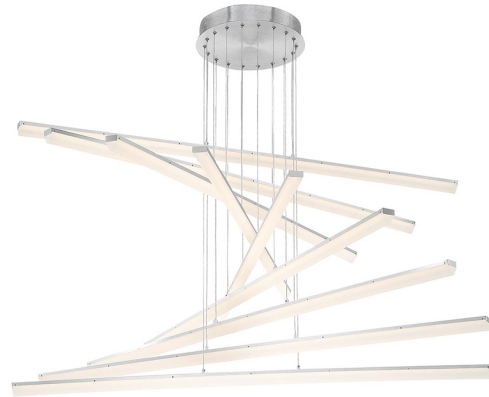

Fixture Type: _____

Catalog Number: _____

Project: _____

Location: _____

Stack 48" Pendant 3000K

Model & Size	Color Temp & CRI	Watt	Voltage	LED Lumens	Delivered Lumens	Finish
PD-29809 9 Light	3000K 90	126W	120-277 VAC	14814	11850	AL Brushed Aluminum BK Black

Example: **PD-29809-AL**

DESCRIPTION

A chandelier that is designed to your tastefully simply adjust the hanging height and slope of any stem exactly how you want to express your artistry. Thin powered suspension wires ensure a clean look no matter how you hang it.

FEATURES

- Height and slope of each pendant strip can be individually adjusted for personalized creative display
- Thin color matched powered aircraft cables and hardware
- Can be mounted on a sloped ceiling
- Driver concealed within the canopy
- 5 year warranty

SPECIFICATIONS

Color Temp:	3000K
Input:	120-277 VAC, 50/60Hz
CRI:	90
Dimming:	ELV: 100 - 10%, 0-10V: 100 - 5%
Rated Life:	50000 Hours
Mounting:	Heavy gauge retention clips support trim firmly. Safety cabling standard.
Standards:	ETL, cETL, Title 24 JA8-2016 Compliant Damp Location Listed
Construction:	Aluminum body with extruded acrylic diffuser

FINISHES

LINE DRAWING