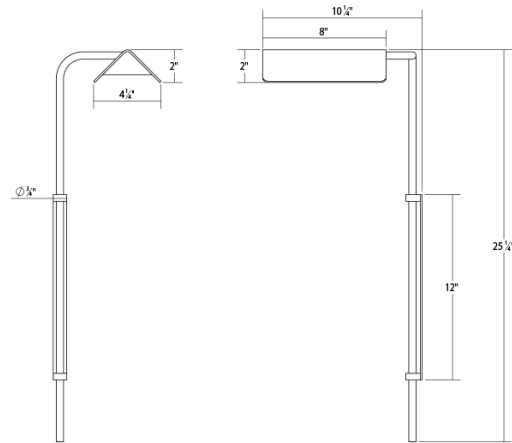

SONNEMAN
A WAY OF LIGHT

morii™ Right LED Wall Lamp

2833.06

DIMENSIONS

Height	25.25"
Width	9.75"
Switch Type	4-Step Touch Dimmer"

ELECTRICAL SPECS

Bulb Type	Integral LED
Bulb Quantity	1
Bulb Included?	Yes
Wattage	8
Initial Lumens	430
Input Voltage	120-240VAC
CCT	3000K
CRI	90
Power Supply Type	Driver
Power Supply Quantity	1
Power Supply Location	Plug
Dimming Type	Non-Dimmable

SHIPPING

SHADE 1

Quantity	1
Color	Satin Orange
Material	Aluminum
Height	2"
Diameter	8

AVAILABLE FINISHES

Satin White (.03)
Bright Satin Aluminum (.16)
Satin Black (.25)

GENERAL LISTINGS

cETL
cUL
Damp Location

PROJECT

QUANTITY

NOTES