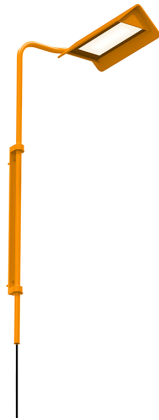

SONNEMAN
A WAY OF LIGHT

morii™ Right LED Wall Lamp

2833.06

DIMENSIONS

Height	25.25"
Width	9.75"
Switch Type	4-Step Touch Dimmer"

ELECTRICAL SPECS

Bulb Type	Integral LED
Bulb Quantity	1
Bulb Included?	Yes
Wattage	8
Initial Lumens	430
Input Voltage	120-240VAC
CCT	3000K
CRI	90
Power Supply Type	Driver
Power Supply Quantity	1
Power Supply Location	Plug
Dimming Type	Non-Dimmable

SHIPPING

SHADE 1

Quantity	1
Color	Satin Orange
Material	Aluminum
Height	2"
Diameter	8

AVAILABLE FINISHES

Satin White (.03)
Bright Satin Aluminum (.16)
Satin Black (.25)

GENERAL LISTINGS

cETL
cUL
Damp Location