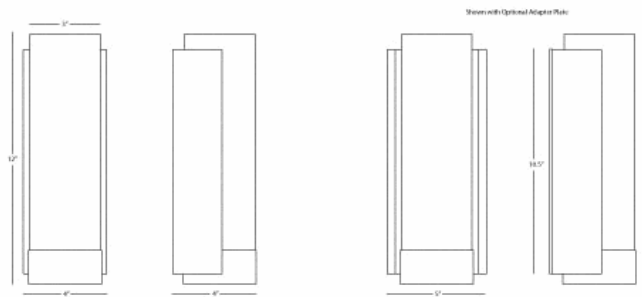

TYRONE

Z1310

Wall Sconce*

1-60W Max.

Bulb Type: A

Direct Wire Only

Deep Patina Bronze Finish over Metal /Zinc

White Frosted Glass Shade

FINISH OPTIONS:

B1310 - Antique Silver

C1310 - Polished Chrome

S1310 - Polished Nickel

***Metal Junction Box Cover Plate in Matching Finish**

Included

**** Available for Quick SHIP ****