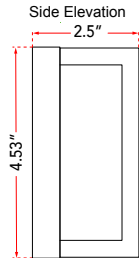

ABRA MODEL **20056WV-CH**

32" Twisted Crystal Glass Vanity-Wall Fixture with Output Dimmable LED

FAMILY NAME **Evoke**

UPC **00858083007276**

FIXTURE MATERIAL				FIXTURE DIMENSIONS IN INCHES										
Frame Material	Finishes Available	Diffuser Type	Diffuser Finish	Diameter	Height	o.a.h	Width	Length	Ext	Weight	ADA	Location	Rating	Compliance
Metal	CH-Chrome	Glass	Clear Rods		4.53	4.53		31.6	2.5	12	Compliant	Wall Mount only	Damp Location	cETLus
LAMPING										Compatible Dimmers	Junction Box Type	SUPPLIED		
Lamp Type	Lamp qty	Wattage	Max Wattage	Base	Kelvin	CRI	Initial Lumen's	Delivered Lumen's	Voltage		Standard 4 x 4 Octagon Box			
LED	1	32w	32w	Solid State Module	3000k	90+	2720	1904 estimated	120v					
SPECIAL NOTES														