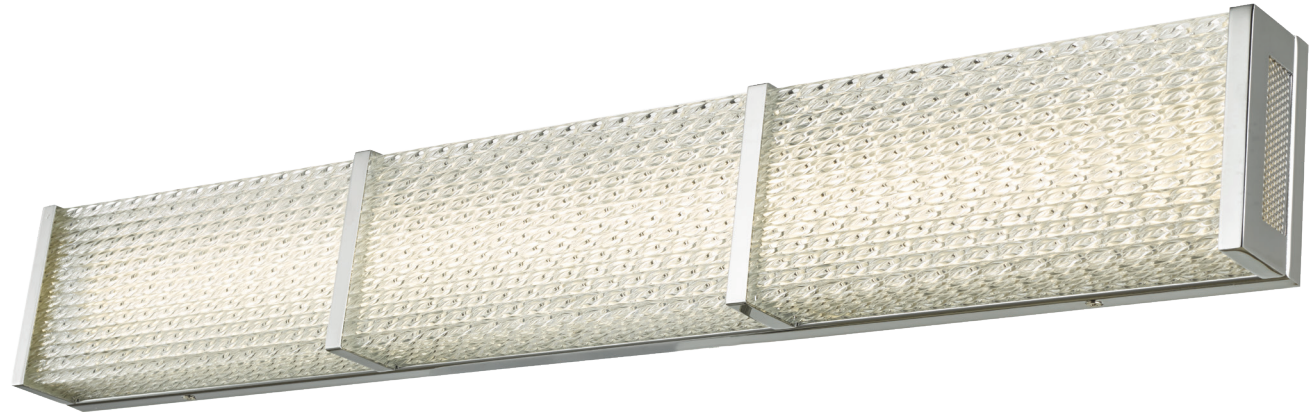

ABRA MODEL **20056WV-CH**

32" Twisted Crystal Glass Vanity-Wall Fixture with Output Dimmable LED

FAMILY NAME **Evoke**

UPC **00858083007276**

FIXTURE MATERIAL				FIXTURE DIMENSIONS IN INCHES										
Frame Material	Finishes Available	Diffuser Type	Diffuser Finish	Diameter	Height	o.a.h	Width	Length	Ext	Weight	ADA	Location	Rating	Compliance
Metal	CH-Chrome	Glass	Clear Rods		4.53	4.53		31.6	2.5	12	Compliant	Wall Mount only	Damp Location	cETLus
LAMPING										Compatible Dimmers	Junction Box Type	SUPPLIED		
Lamp Type	Lamp qty	Wattage	Max Wattage	Base	Kelvin	CRI	Initial Lumen's	Delivered Lumen's	Voltage		Standard 4 x 4 Octagon Box			
LED	1	32w	32w	Solid State Module	3000k	90+	2720	1904 estimated	120v					
SPECIAL NOTES														