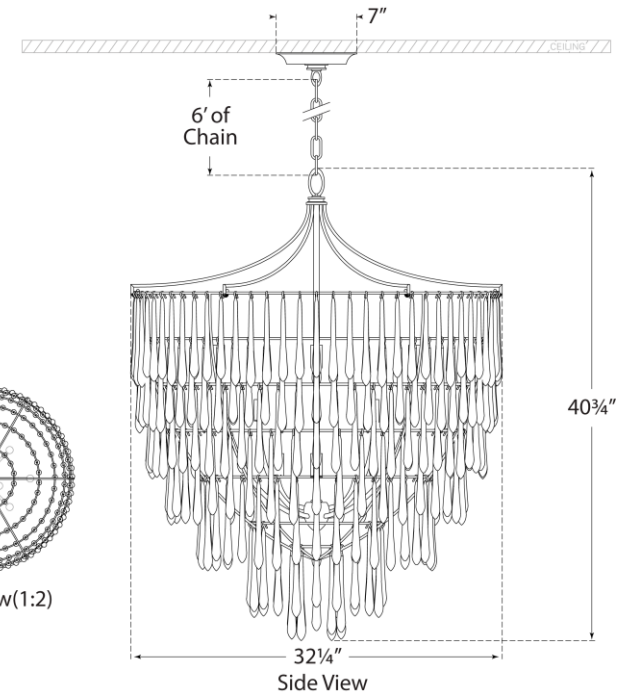

TEAR SHEET

Vacarro Large Chandelier

Item # JN 5132ABL

Designer: Julie Neill

Height: 40.75"

Width: 32.25"

Canopy: 7" Round

Finishes: ABL, AGL, PW

Socket: 12 - E12 Candelabra

Wattage: 12 - 6.5 LED B11

Weight: 46 Pounds

Note: Requires Assembly

Top View(1:2)