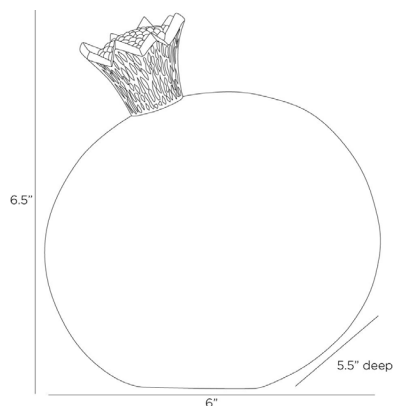

ARTERIO RS

EDEN SCULPTURE

ASI04
H: 6.5 IN, W: 6 IN, D: 5.5 IN
Carmine
Contract Suitable As Is

The crown jewel of the fruit world, a marble pomegranate of the deepest carmine is ripe for display on any surface. Inspired by the classical Greek fertility symbol and topped with a vintage brass stem, our unique sculpture can sit straight or be displayed at an angle. Finish will vary.

APPEARANCE

Material	Brass, Marble
Finish	Vintage Brass
Finish Will Vary	true
Top Coat/Sealant	true

DIMENSIONS

Foot Print	W: 2 IN, D: 3.5 IN
------------	--------------------

SHIPPING

Product Weight	11.2 LBS
Gross Weight 1	13 LBS
Shipping Box 1	H: 10.25 IN, L: 11 IN, W: 11 IN