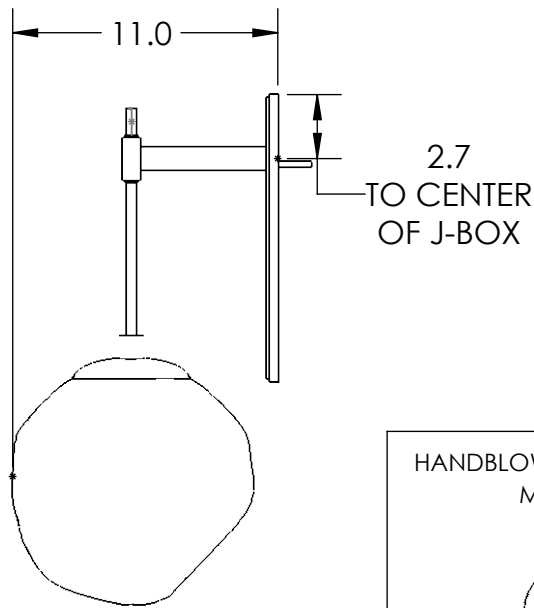

Collection: ASTER

Product #: IDB0062-22

All dimensions are shown in inches unless otherwise stated.
Visit hammertonstudio.com for product options and specifications.

Bulbs Not Included

8/17/2020 (A)

Mounting Packet: N	Electrical Type: INCANDESCENT
Approximate lbs.: 8	Bulb Qty: 1 Bulb Type: A
Finish: SEE WEB SITE FOR OPTIONS	Wattage: 40 Voltage: 120
Top Diffuser: N/A	Socket Type: MEDIUM, E26 BASE
Bottom Diffuser: OPEN	UL Location: DRY

Mounting Detail

MOUNTS DIRECTLY TO J-BOX

All Hammerton fixtures are handcrafted by artisans. Subtle imperfections reflect the mark of the artisan and should be expected in any handcrafted product. Dimensions may vary up to 7/8".