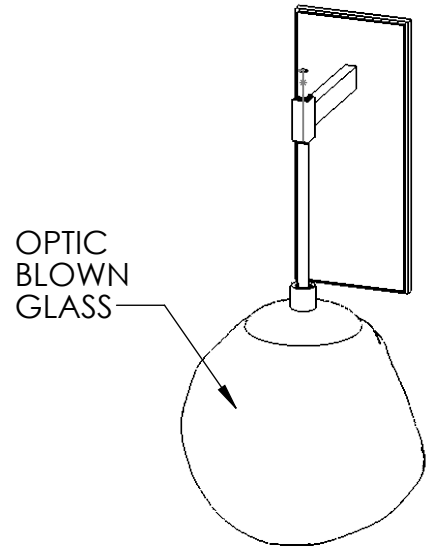

Collection: ASTER

Product #: IDB0062-22

All dimensions are shown in inches unless otherwise stated.
Visit hammertonstudio.com for product options and specifications.

Bulbs Not Included

8/17/2020 (A)

Mounting Packet: N	Electrical Type: INCANDESCENT
Approximate lbs.: 8	Bulb Qty: 1 Bulb Type: A
Finish: SEE WEB SITE FOR OPTIONS	Wattage: 40 Voltage: 120
Top Diffuser: N/A	Socket Type: MEDIUM, E26 BASE
Bottom Diffuser: OPEN	UL Location: DRY

Mounting Detail

MOUNTS DIRECTLY TO J-BOX

All Hammerton fixtures are handcrafted by artisans. Subtle imperfections reflect the mark of the artisan and should be expected in any handcrafted product. Dimensions may vary up to 7/8".