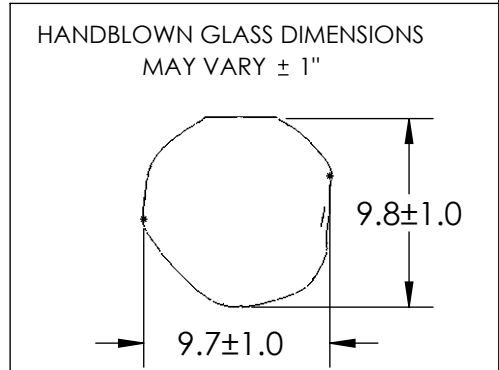

Collection: ASTER

Product #: IDB0062-22

All dimensions are shown in inches unless otherwise stated.
Visit hammertonstudio.com for product options and specifications.

Bulbs Not Included

8/17/2020 (A)

Mounting Packet: N	Electrical Type: INCANDESCENT
Approximate lbs.: 8	Bulb Qty: 1 Bulb Type: A
Finish: SEE WEB SITE FOR OPTIONS	Wattage: 40 Voltage: 120
Top Diffuser: N/A	Socket Type: MEDIUM, E26 BASE
Bottom Diffuser: OPEN	UL Location: DRY

Mounting Detail

MOUNTS DIRECTLY TO J-BOX

All Hammerton fixtures are handcrafted by artisans. Subtle imperfections reflect the mark of the artisan and should be expected in any handcrafted product. Dimensions may vary up to 7/8".