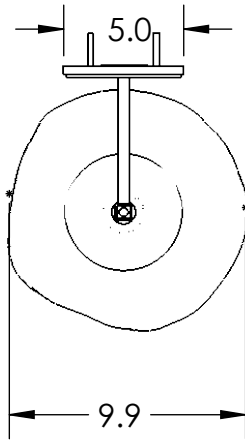

Collection: ASTER

Product #: IDB0062-22

All dimensions are shown in inches unless otherwise stated.
Visit hammertonstudio.com for product options and specifications.

Bulbs Not Included

8/17/2020 (A)

Mounting Packet: N	Electrical Type: INCANDESCENT
Approximate lbs.: 8	Bulb Qty: 1 Bulb Type: A
Finish: SEE WEB SITE FOR OPTIONS	Wattage: 40 Voltage: 120
Top Diffuser: N/A	Socket Type: MEDIUM, E26 BASE
Bottom Diffuser: OPEN	UL Location: DRY

Mounting Detail

MOUNTS DIRECTLY TO J-BOX

All Hammerton fixtures are handcrafted by artisans. Subtle imperfections reflect the mark of the artisan and should be expected in any handcrafted product. Dimensions may vary up to 7/8".