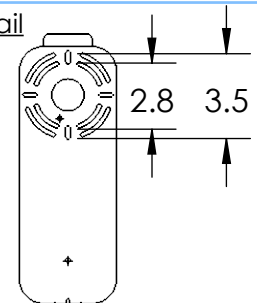

Collection: ASTER

Product #: IDB0062-22

All dimensions are shown in inches unless otherwise stated.
Visit hammertonstudio.com for product options and specifications.

Bulbs Not Included

8/17/2020 (A)

Mounting Packet: N	Electrical Type: INCANDESCENT
Approximate lbs.: 8	Bulb Qty: 1 Bulb Type: A
Finish: SEE WEB SITE FOR OPTIONS	Wattage: 40 Voltage: 120
Top Diffuser: N/A	Socket Type: MEDIUM, E26 BASE
Bottom Diffuser: OPEN	UL Location: DRY

Mounting Detail

MOUNTS DIRECTLY TO J-BOX

All Hammerton fixtures are handcrafted by artisans. Subtle imperfections reflect the mark of the artisan and should be expected in any handcrafted product. Dimensions may vary up to 7/8".