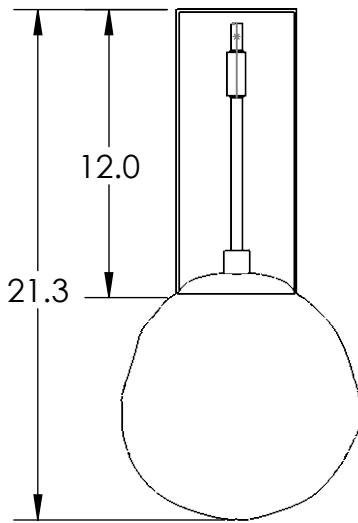

Collection: ASTER

Product #: IDB0062-22

All dimensions are shown in inches unless otherwise stated.
Visit hammertonstudio.com for product options and specifications.

Bulbs Not Included

8/17/2020 (A)

Mounting Packet: N	Electrical Type: INCANDESCENT
Approximate lbs.: 8	Bulb Qty: 1 Bulb Type: A
Finish: SEE WEB SITE FOR OPTIONS	Wattage: 40 Voltage: 120
Top Diffuser: N/A	Socket Type: MEDIUM, E26 BASE
Bottom Diffuser: OPEN	UL Location: DRY

Mounting Detail

MOUNTS DIRECTLY TO J-BOX

All Hammerton fixtures are handcrafted by artisans. Subtle imperfections reflect the mark of the artisan and should be expected in any handcrafted product. Dimensions may vary up to 7/8".