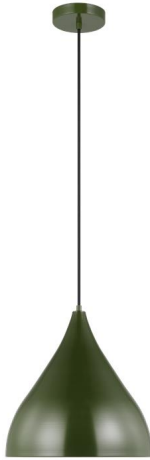

GENERATION LIGHTING

6645301-145: Medium Pendant

Collection: Oden

UPC #: 785652123818

Finish: Olive (145)

Dimensions:

Diameter: 14" **Overall Height:** 152"
Width: 14" **Wire:** 144" (color/Black)
Height: 14" **Mounting Proc.:** Screw(s)
Weight: 3.9 lbs. **Connection:** Mounted To Box

Bulbs:

1 - Medium A19 75w Max. 120v - Not included

Features:

- This product may be mounted on a sloped ceiling
- Easily converts to LED with optional replacement lamps
- Meets Title 24 energy efficiency standards
- Title 24 compliant if used with Joint Appendix (JA8) approved light bulbs listed in the California Energy Commission Appliance database.

Material List:

1 Body - Steel - Olive
 1 Fabric Cord - Fabric - Black

Safety Listing:

Safety Listed for Damp Locations

Instruction Sheets:

Trilingual (English, Spanish, and French) (ODEN_PEND)

Shade / Glass / Diffuser Details:

Part	Material	Finish	Quantity	Item Number	Length	Width	Height	Diameter	Fitter Diameter	Shade Top Length	Shade Top Width	Shade Top Diameter
Shade	Steel	Olive	1				14	14				

Backplate / Canopy Details:

Type	Height / Length	Width	Depth	Diameter	Outlet Box Up	Outlet Box Down
Canopy	1			4 7/8		