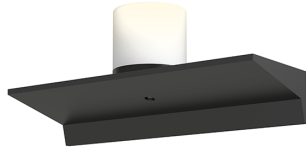

SONNEMAN[®]

A WAY OF LIGHT

votives[™] 1' LED Wall Bar

2852.25-LW

DIMENSIONS

Height	5"
Width	12"
Extension	4"
Minimum Extension	4"
Maximum Extension	4"

ELECTRICAL SPECS

Bulb Type	Integral LED
Bulb Quantity	2
Bulb Included?	Yes
Wattage	6
Initial Lumens	470
Input Voltage	120VAC
CCT	3000K
CRI	90
Power Supply Type	Driver
Power Supply Quantity	1
Power Supply Location	Remote
Dimming Type	TRIAC/ELV

SHIPPING

SHADE 1

Quantity	1
Color	Frosted
Material	Large Clear Etched Glass
Height	3"

SHADE 2

Quantity	1
Color	Clear
Material	Acrylic

AVAILABLE FINISHES

Satin White (.03)
Bright Satin Aluminum (.16)
Satin Black (.25)