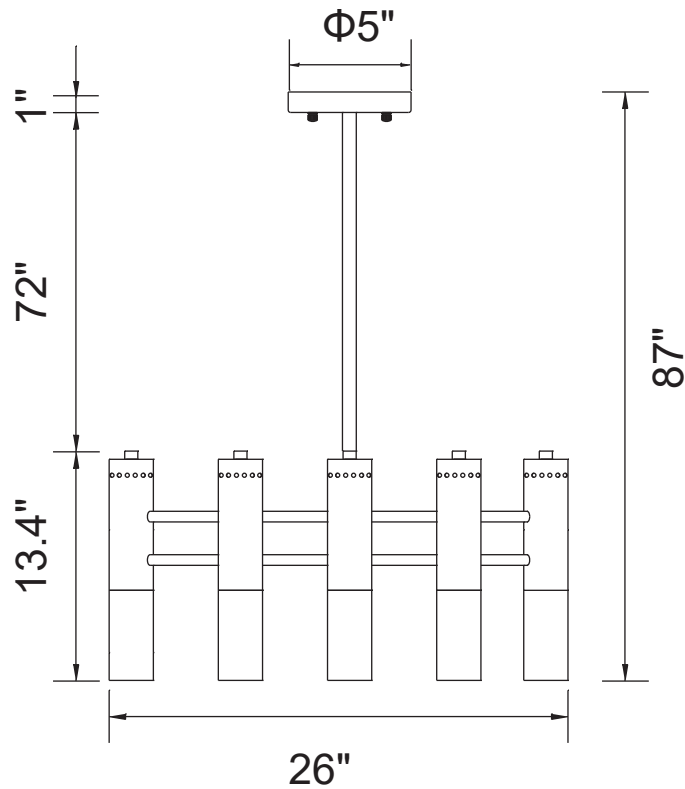

PROJECT: _____

FIXTURE TYPE: _____

LOCATION: _____

CONTACT/PHONE: _____

Item	1015P26-19-129
Collection	ANEM
Finish	Matte Black Satin Gold
Glass	-----
Crystal	-----
Input	120V AC,60HZ,AC

Shade	-----
Length/Dia.	26"
Width/Ext.	-----
Height	13.4"
Maximum	87"
Lumens	-----

Light Source	E12
Bulb Info.	19x60W
Included	-----
Dimmable	Yes
Color	-----
Weight	