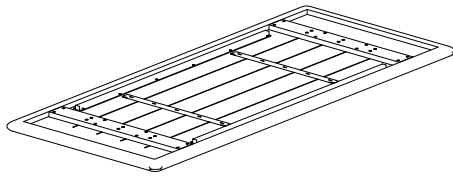

## **ASSEMBLY INSTRUCTIONS.**

MALIBU DINING TABLE WHITE OAK

**BC-1046-18**

THANK YOU FOR YOUR PURCHASE!

## PARTS LIST

**A**

Top table = 1pc

**B**

Legs = 2pcs

## HARDWARE LIST

**1. Bolt**

M8\*60=12pcs

**2. Spring washer**

Dia 8.5\*13=12pcs

**3. Flat washer**

Dia8.5\*16=12pcs

**4. Allen key**