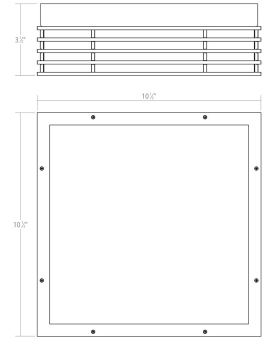

Project:

Marue LED Surface Mount Spec Sheet

SKU: 7426.72 Learn more at:
<https://sonnemanlight.com/marue-led-surface-mount>

Description: Simplicity flows from the rhythm of rings of diffused light along its height. These surface-mounted fixtures have a crisp refined presence with a modern edge.

Type #:

Dimensions

Height:	3.5"
Width:	10.75"
Length:	10.75"
Diameter:	7.75"
Shape:	Square
Size:	10"
Canopy/Backplate/Base Width:	10.25
Canopy/Backplate/Base Depth:	10.25

Electrical Specs

Bulb(s) Included?:	Yes
Bulb 1 Type:	Integral LED
Bulb Quantity:	1
Input Voltage:	100-277VAC
Wattage:	30
Initial Lumens:	3000
Delivered Lumens:	2100
Color Temperature:	3000K
CRI:	90
Power Supply Type:	Driver
Power Supply Quantity:	1
Power Supply Location:	Canopy
Dimming Type:	TRIAC/ELV/ 0-10V
Bulb Max Wattage:	30

Installation

Installation:	Licensed electrician required
---------------	-------------------------------

Shipping

Carton 1 L x W x H:	15" X 15" X 8"
Carton 1 Gross Weight:	10 LBS
Fixture Weight:	8

Shade

Shade 1 Material:	Optical Acrylic
-------------------	-----------------