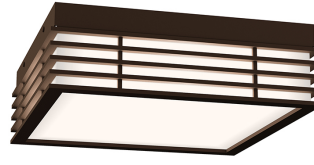

Project:

Marue LED Surface Mount Spec Sheet

SKU: 7426.72 Learn more at:
<https://sonnemanlight.com/marue-led-surface-mount>

Description: Simplicity flows from the rhythm of rings of diffused light along its height. These surface-mounted fixtures have a crisp refined presence with a modern edge.

Type #:

Dimensions

Height:	3.5"
Width:	10.75"
Length:	10.75"
Diameter:	7.75"
Shape:	Square
Size:	10"
Canopy/Backplate/Base Width:	10.25
Canopy/Backplate/Base Depth:	10.25

Electrical Specs

Bulb(s) Included?:	Yes
Bulb 1 Type:	Integral LED
Bulb Quantity:	1
Input Voltage:	100-277VAC
Wattage:	30
Initial Lumens:	3000
Delivered Lumens:	2100
Color Temperature:	3000K
CRI:	90
Power Supply Type:	Driver
Power Supply Quantity:	1
Power Supply Location:	Canopy
Dimming Type:	TRIAC/ELV/ 0-10V
Bulb Max Wattage:	30

Installation

Installation:	Licensed electrician required
---------------	-------------------------------

Shipping

Carton 1 L x W x H:	15" X 15" X 8"
Carton 1 Gross Weight:	10 LBS
Fixture Weight:	8

Shade

Shade 1 Material:	Optical Acrylic
-------------------	-----------------