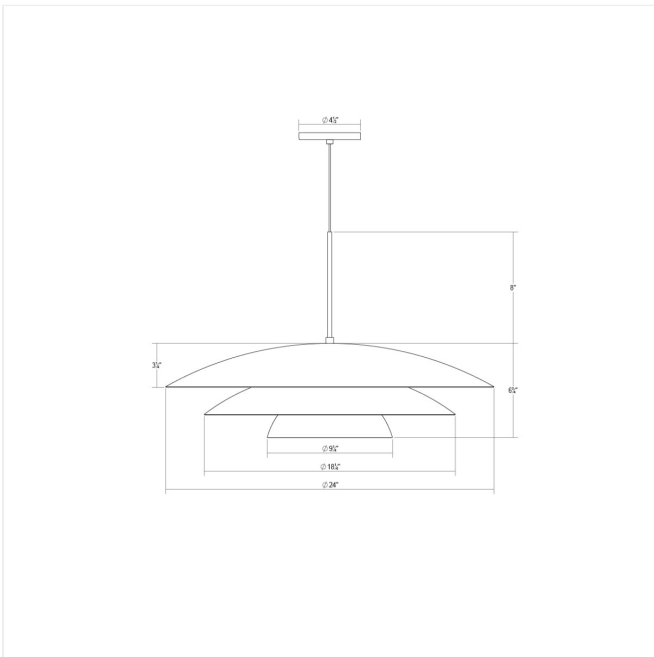

## Dimensions

Height:	14.75"
Diameter:	24"
Canopy/Backplate/Base:	4.5"
Hanging Details:	20' Adjustable Cord
Size:	Large
Canopy/Backplate/Base Height:	0.5"