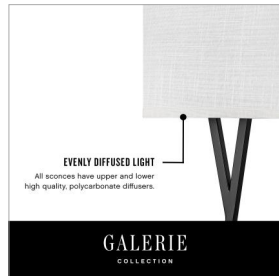

PRODUCT DETAILS:

- Mounting hardware is hidden on the back plate to ensure a clean silhouette
- Suitable for use in dry (indoor) locations as defined by NEC and CEC. Meets United States UL Underwriters Laboratories & CSA Canadian Standards Association Product Safety Standards.
- Merging modern and classic elements, the Galerie collection offers a selection of LED ceiling and sconce fixtures with unique details that effortlessly balance a variety of spaces with form and function. The complementary contours, materials and finishes allow each silhouette to be used in unison or easily combined with other Galerie pieces.
- ADA compliant
- LED components carry a 5-year limited warranty
- Diffusers are made of high transmittance, high diffusion, color stable LDA-filled polycarbonate to maximize delivered lumens
- Fixture mounting plate supports both junction box and direct wire install of either Romex or Conduit.
- Merging the best of traditional and modern elements with a sophisticated and streamlined look

HINKLEY

HINKLEY
33000 Pin Oak Parkway
Avon Lake, OH 44012

PHONE: (440) 653-5500
Toll Free: 1 (800) 446-5539

hinkley.com