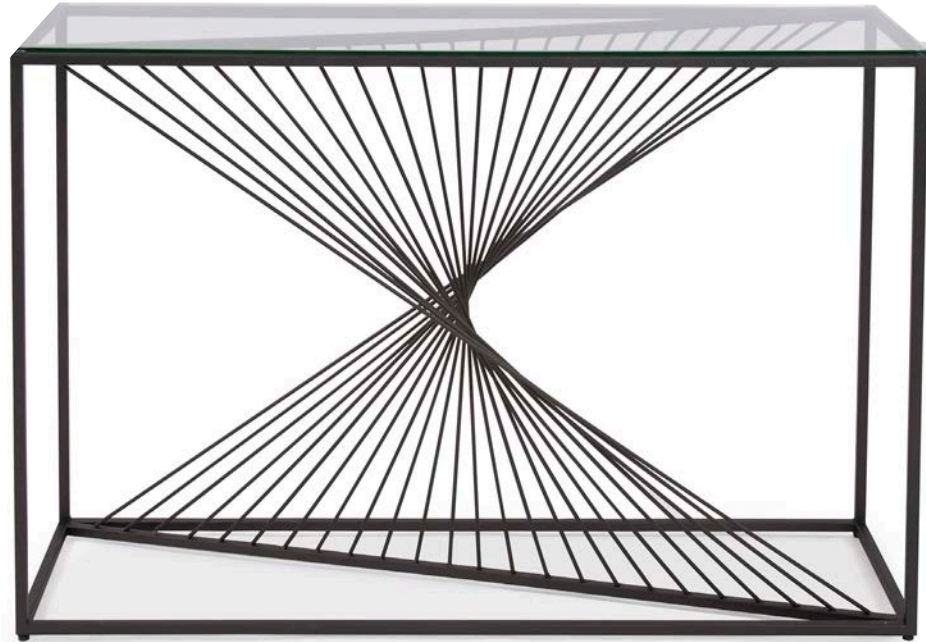

My childhood stroyograph supplied me with hours of entertainment. This toy has created several intricate patterns that have become the inspiration for the Optical Twist Console Table.

Optical Twist Console Table #19153 (Left)
48"w x 14"d x 32½"h
Graphite
Iron