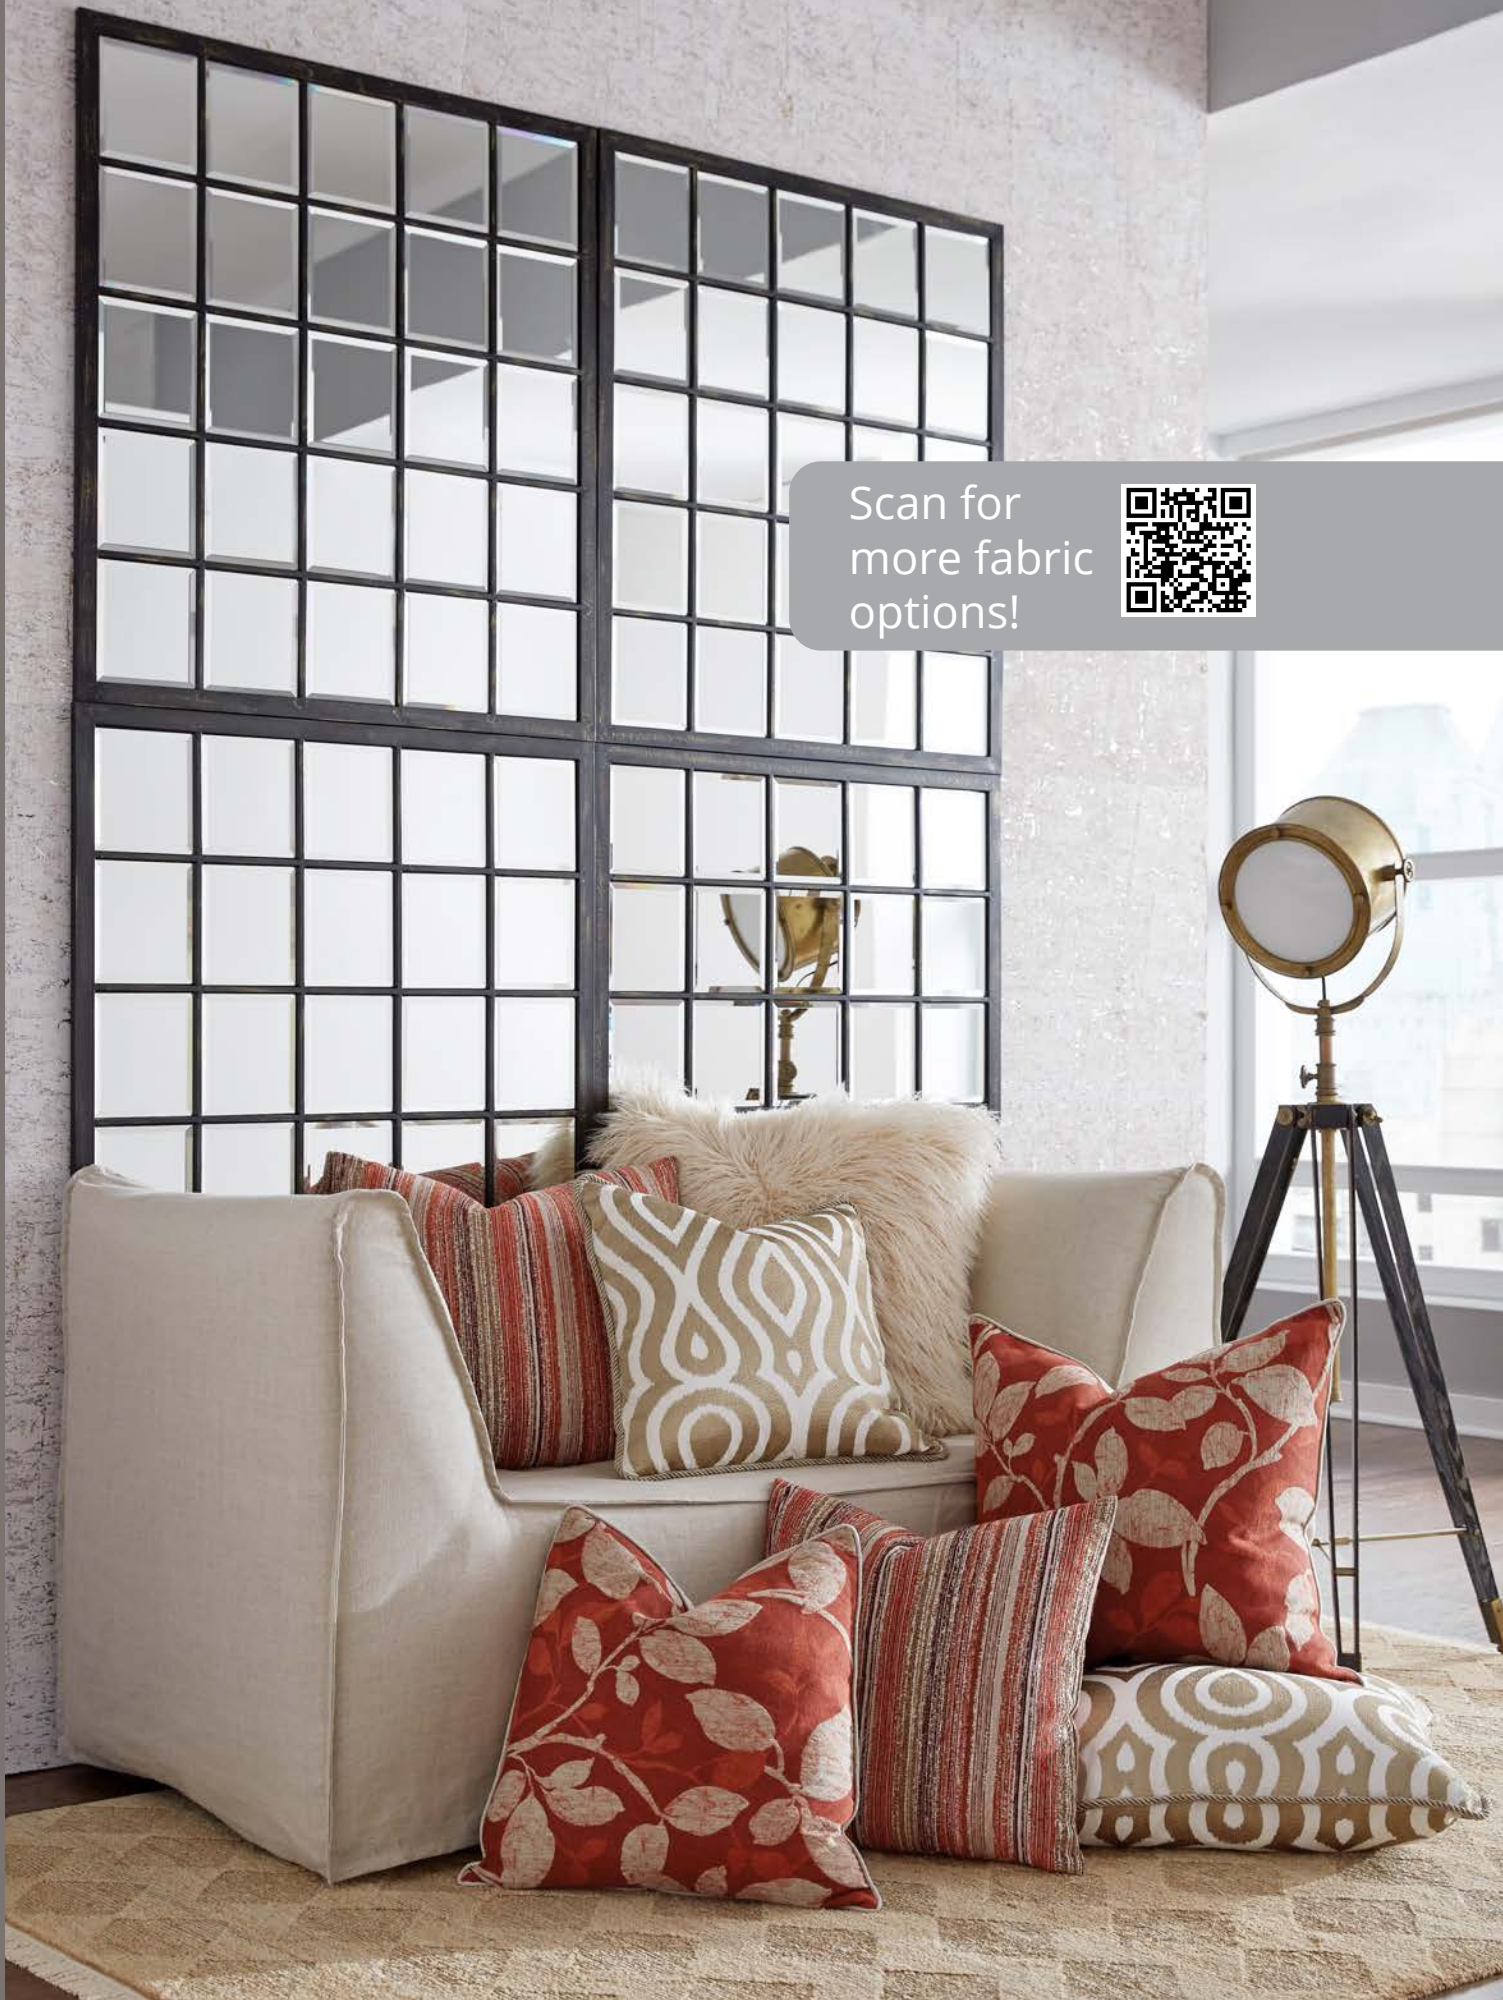

Scan for
more fabric
options!