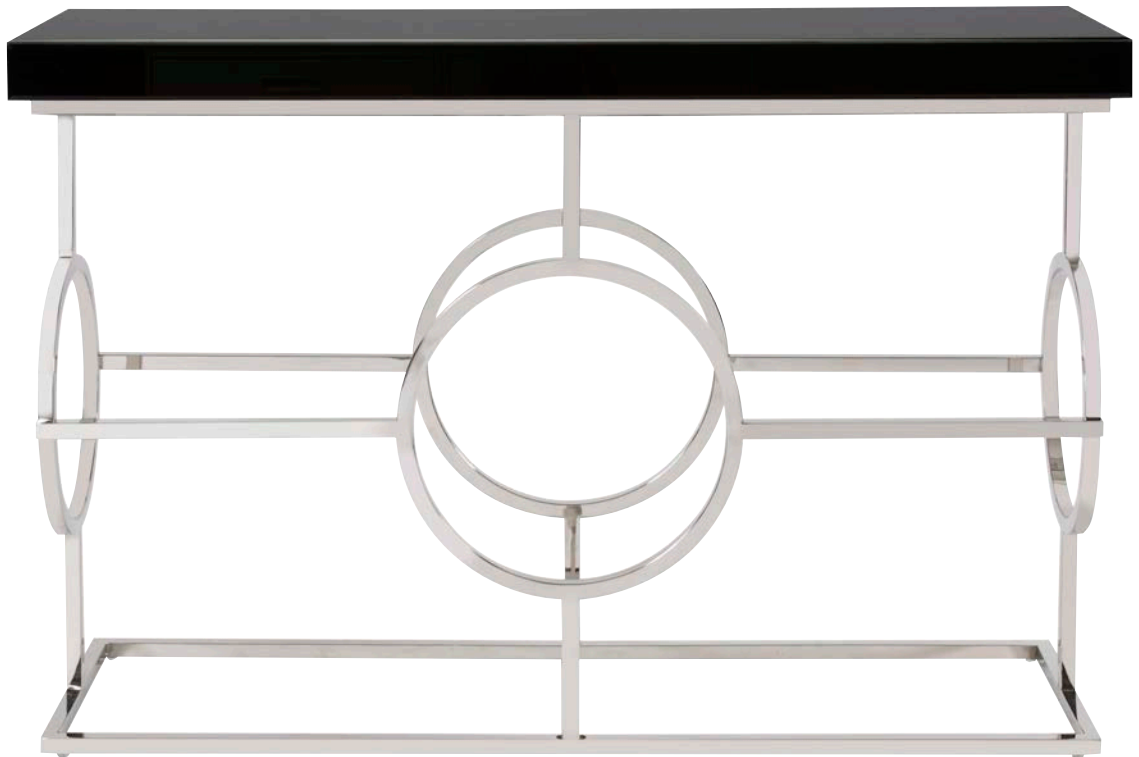

#11182
47"w x 16"d x 32"h
Black Mirrored Top
Stainless Steel