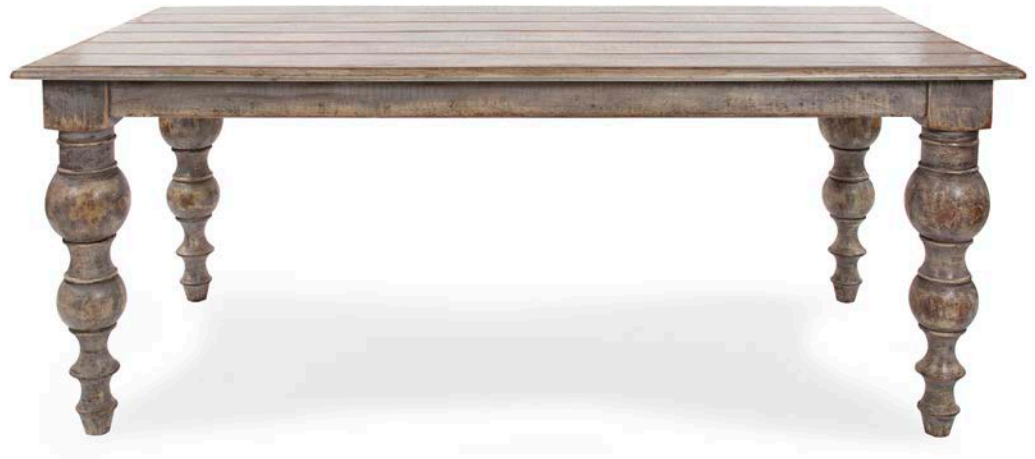

Wall Shelf #11062
16" w x 7" d x 6" h
Clear Mirror
Glass & Wood

All finishes are hand applied making each product unique. Actual finish may vary from photo.

ACCENT TABLES

Accent Tables are the epitome of form & function. Not only are they the perfect catch all for remotes & drinks, they add texture and style to any room.