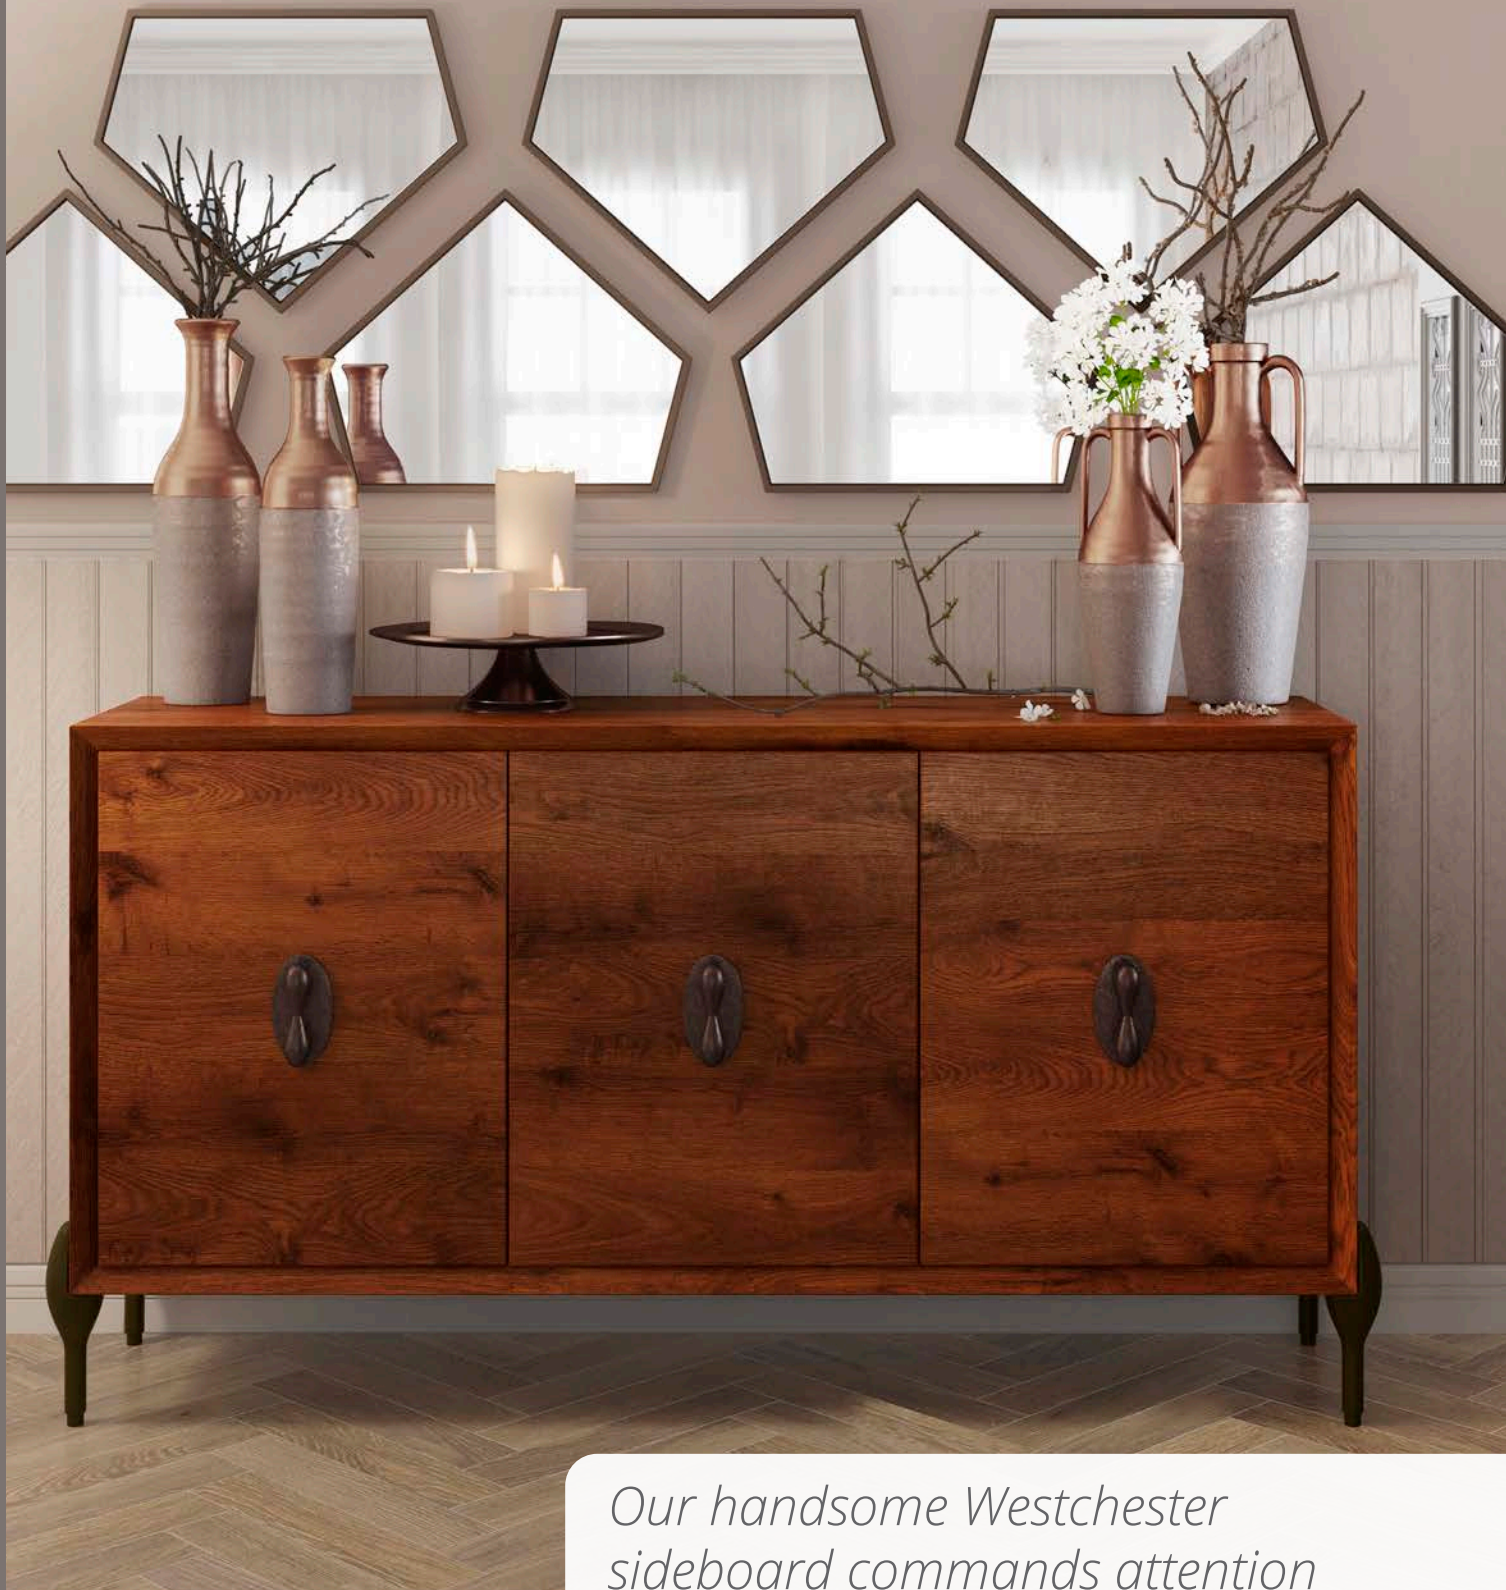

Our handsome Westchester sideboard commands attention with its rich mango wood construction on tailored iron legs.

Westchester Sideboard #27008
68" w x 13" d x 35" h
Mango Wood
Iron Accents

#68086
54"w x 18½"d x 32"h
Clear Mirror
Java Brown Base
Wood