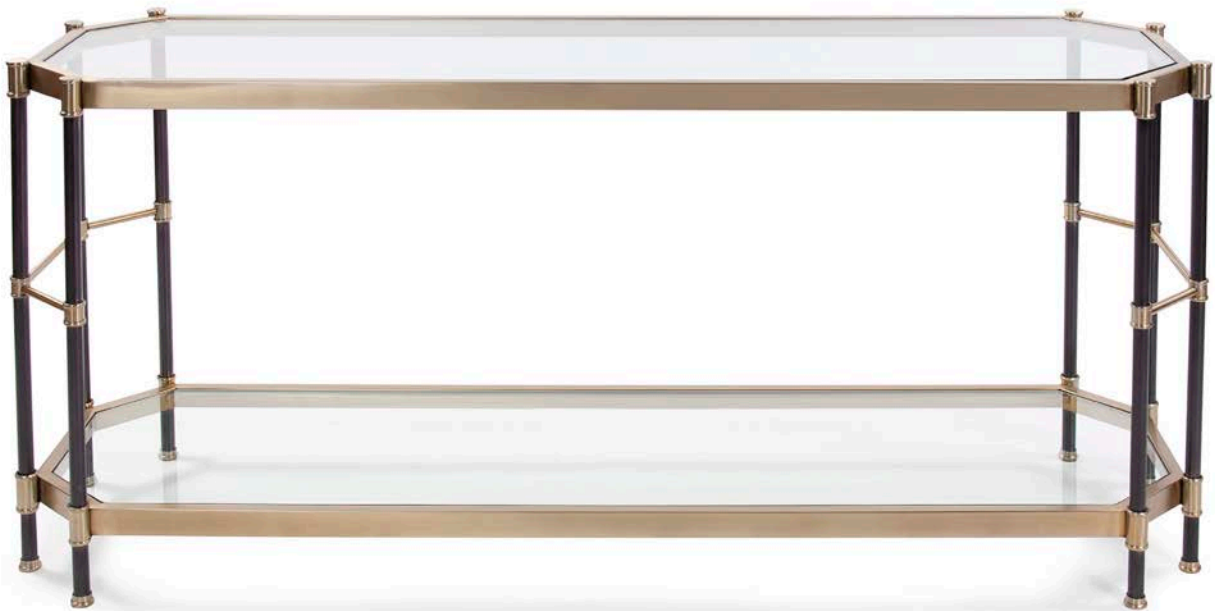

#27016 (Right)
36" Diameter x 18"h
Tempered Glass
Gunmetal Brass Steel Frame

Palladio Console #11259
42"w x 13"d x 30¾"h
Rubbed Bronze
Metal
Tempered Glass Shelves

Palladio Side Table #11262
 12" Diameter x 20"h
 Bronze
 Tea Tinted Mirrored Top
 Metal

Palladio Side Table #11260
 20" Diameter x 24"h
 Bronze
 Metal

Palladio Square Shelf #11261
 13¾"w x 13¾"d x 55½"h
 Rubbed Bronze
 Metal
 Tempered Glass Shelves

Graham Coffee Table #58035 (Right)
41" x 41" x 17¾"
Brushed Brass
Stainless Steel

GRAHAM COLLECTION

One of the hottest trends in home decor is the sleek profile of metal frames in different, yet complimentary, finishes to create a sophisticated look.

Graham Console Table #58036
64¼" w x 19" d x 29¾" h
Brushed Brass
Stainless Steel

All finishes are hand applied making each product unique. Actual finish may vary from photo.

Goldwyn Side Table #58028
 29" w x 25½" d x 20¼" h
 Tempered Clear Glass Surfaces
 Polished Gold Stainless Steel Base
 Clear Acrylic Legs