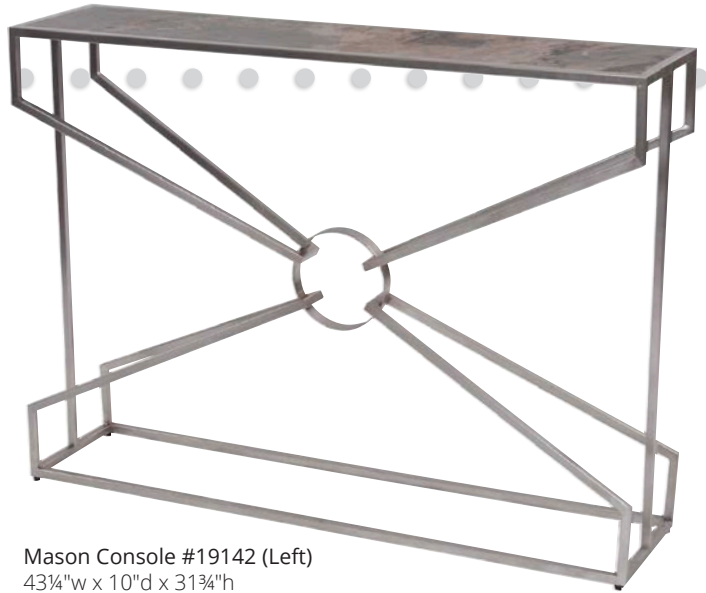

Mason Console #19142 (Left)
43¼"w x 10"d x 31¾"h
Slate Veneer Top
Silver Base
Stone & Iron