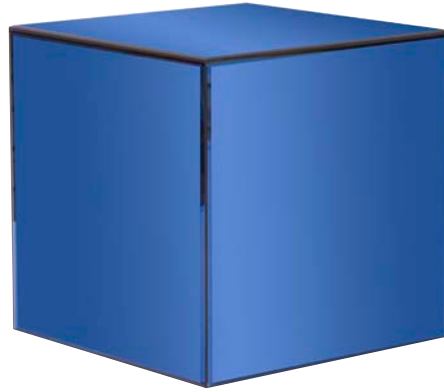

#48014
16"w x 16"d x 16"h
Blue Mirror
Wood & Glass