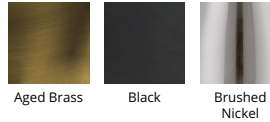

Fixture Type: _____

Catalog Number: _____

Project: _____

Location: _____

Eero Swing Arm 3000K

Model & Size	Color Temp & CRI	Watt	Voltage	LED Lumens	Delivered Lumens	Finish
BL-49018 18"	3000K 90	9W	100-240 VAC	200	111	AB Aged Brass BK Black BN Brushed Nickel

Example: **BL-49018-AB**

DESCRIPTION

A rotating light and laterally adjusting arm for targeted and powerful task lighting.

FEATURES

- Install on both bed sides
- Rotatable arm and fixture
- On-off switch on fixture
- Finger touch dimming
- Driver conceals within the canopy
- 5 Year warranty

SPECIFICATIONS

Color Temp:	3000K
Input:	100-240 VAC, 50/60Hz
CRI:	90
Rated Life:	50000 Hours
Standards:	ETL, cETL
	Damp Location Listed
Construction:	Aluminum hardware

FINISHES

Aged Brass Black Brushed Nickel