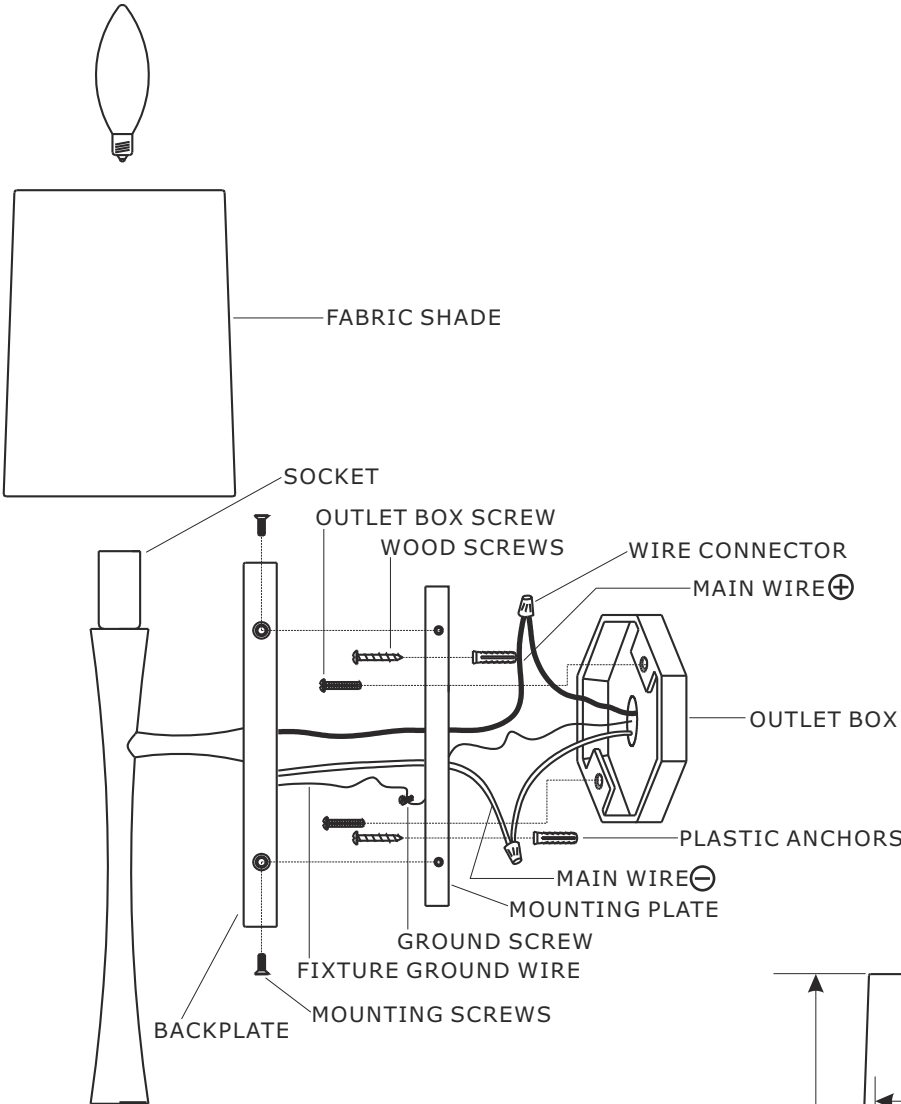

## MODEL#: TRE-221-AG ASSEMBLY AND DRESSING INSTRUCTIONS

**⚠ WARNING:** This product can expose you to Lead which is known to the state of California to cause cancer and/or birth defects or reproductive harm. For more information go to [www.P65Warnings.ca.gov](http://www.P65Warnings.ca.gov)

FRONT VIEW

SIDE VIEW