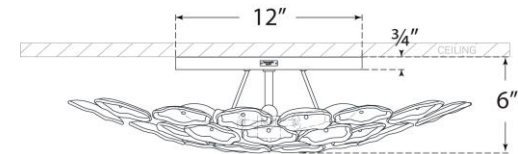

TEAR SHEET

Leighton Large Flush Mount

Item # KS 4066SB-CRE

Designer: kate spade new york

Height: 6"

Width: 25.75"

Canopy: 12" Round

Finishes: PN, SB

Glass Options: BLS, CRE

Socket: 6 - E12 Candelabra

Wattage: 6 - 6.5 LED B11

Weight: 20 Pounds

Side View

Bottom View