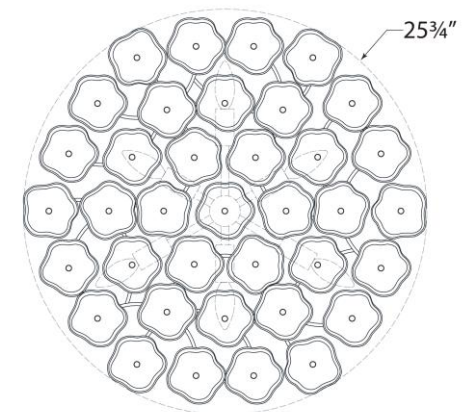

TEAR SHEET

Leighton Large Flush Mount

Item # KS 4066SB-CRE

Designer: kate spade new york

Height: 6"

Width: 25.75"

Canopy: 12" Round

Finishes: PN, SB

Glass Options: BLS, CRE

Socket: 6 - E12 Candelabra

Wattage: 6 - 6.5 LED B11

Weight: 20 Pounds

Side View

Bottom View