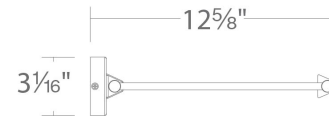

PL-LED23-30