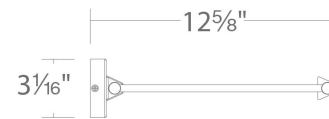

PL-LED34-30