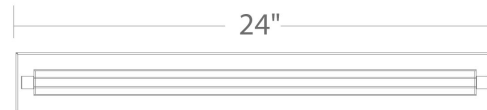

LINE DRAWING