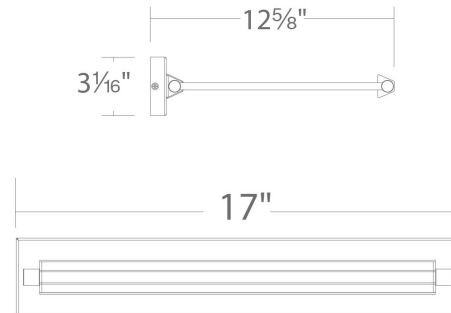

SPECIFICATIONS

Color Temp:	3000K
Input:	120-277 VAC
CRI:	90
Dimming:	ELV: 100 - 10%, 0-10V: 100 - 10%, TRIAC: 100 - 10%
	Damp Location Listed
Construction:	Aluminum body with acrylic diffuser

FINISHES

LINE DRAWING