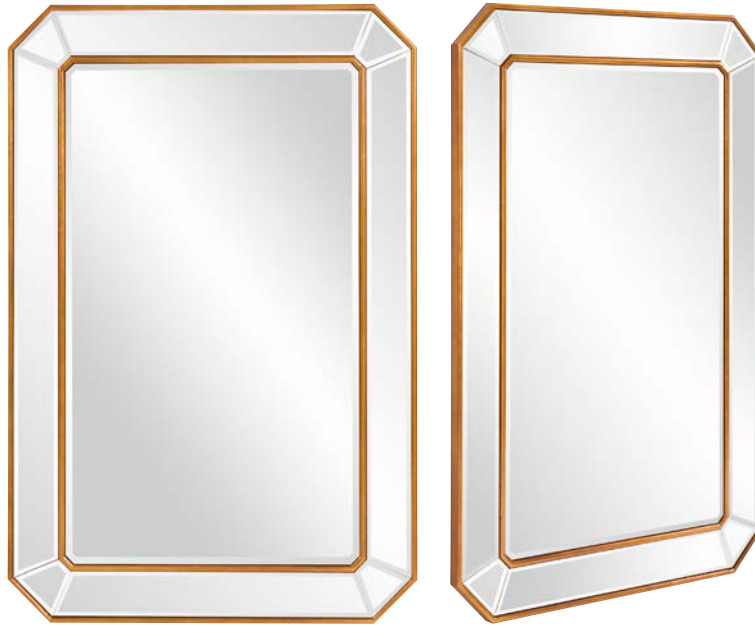

Leopold Mirror #29002
24" x 36" x 1"
Gold Leaf Trim
Wood & Glass