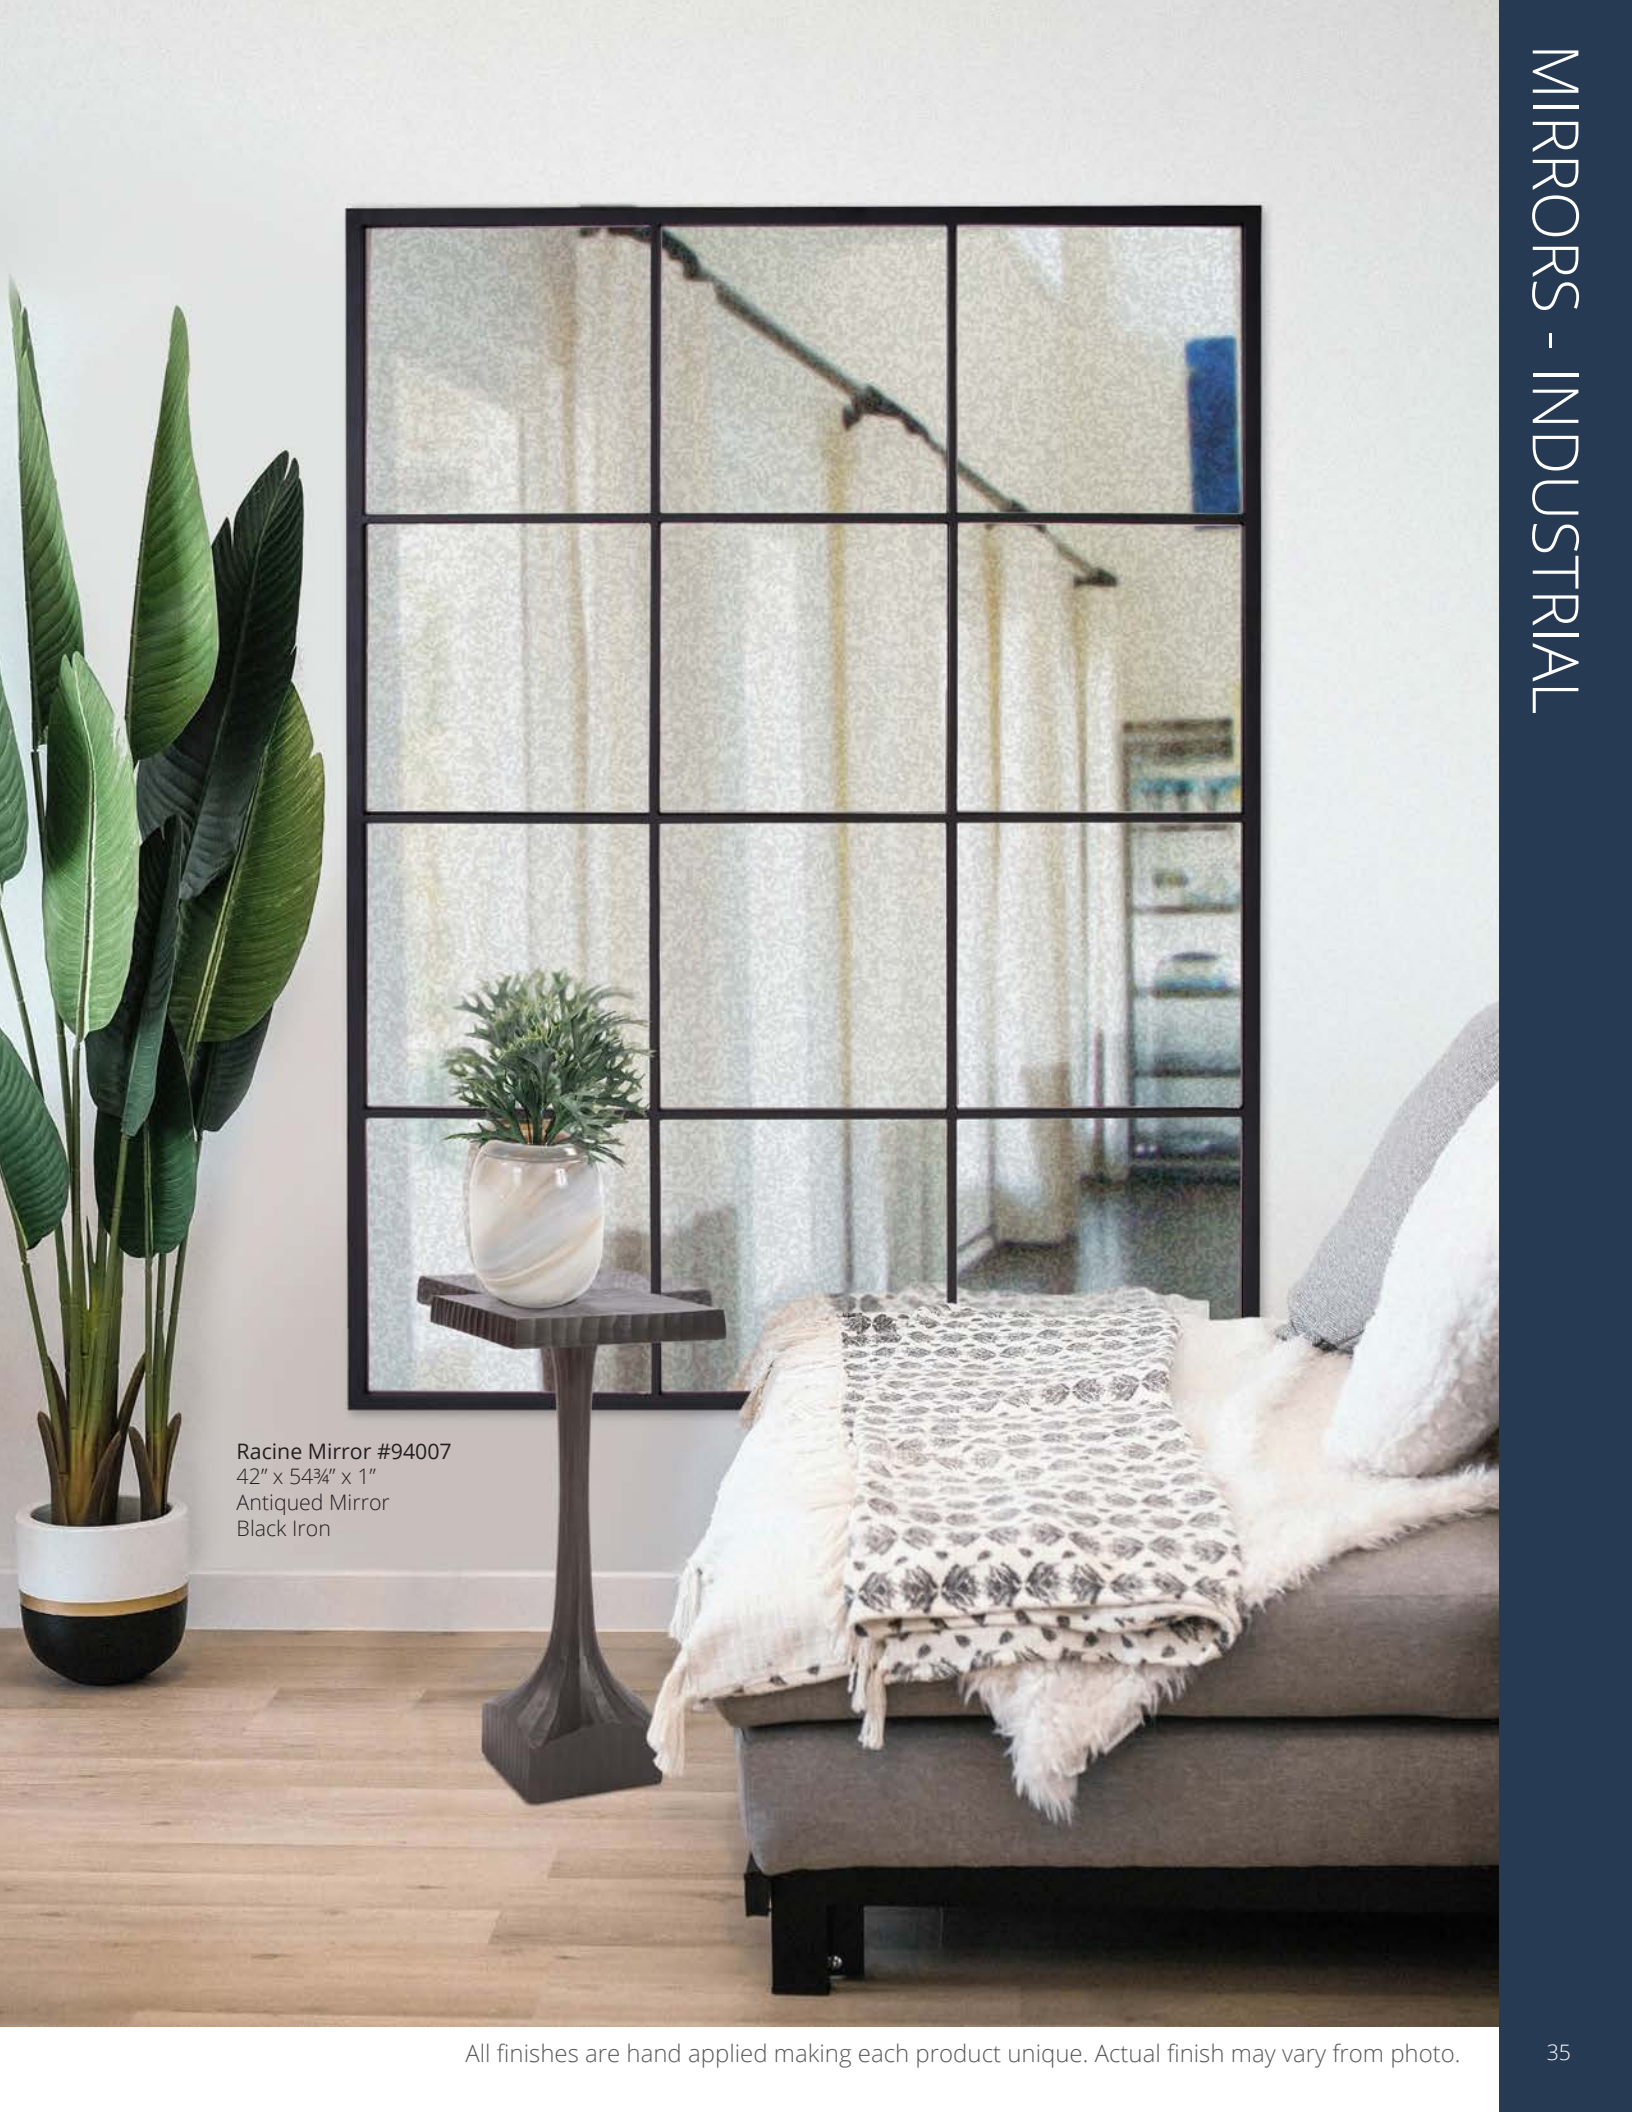

Diamond Mirror #13382
23½" x 35½" x 1"
Silver Powder Coat
Metal

Atrium Mirror #13364
24" x 48" x 1"
Antique Silver
Metal

Atrium Mirror #13365
24" x 48" x 1"
Oil Rubbed Bronze
Metal

Atrium Mirror #13370
24" x 48" x 1"
Antique White
Metal