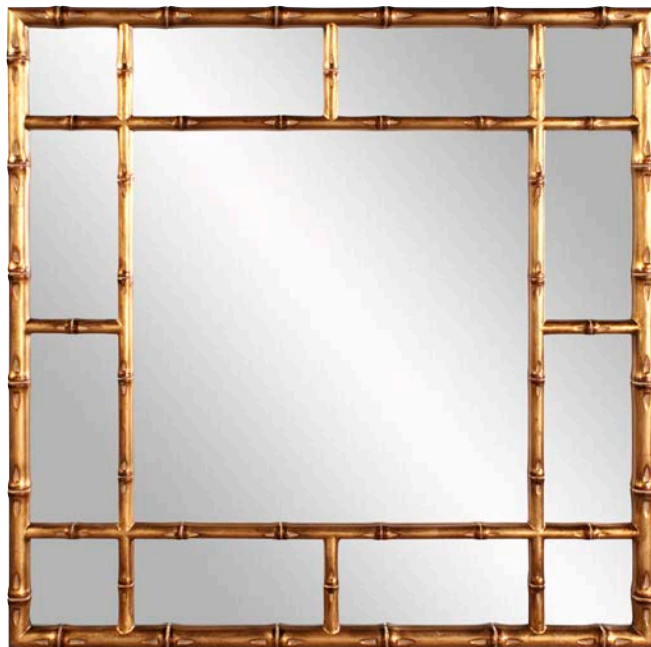

Bamboo Mirror #92120
40" x 40" x 2"
Country Gold Faux Bamboo
Polyurethane