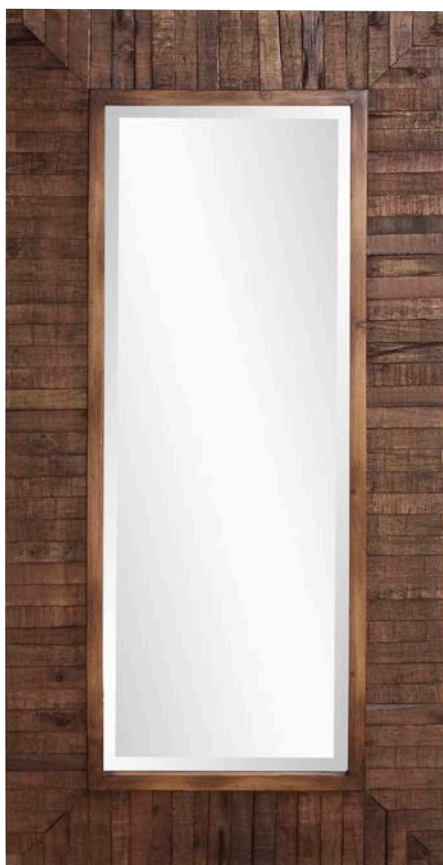

Natural wood has qualities like no other. It inspires individuality and strength, while infusing natural elements into your decor.

Forrest Mirror #14259
24" x 36" x 1½"
Distressed Wood
Wood

Timberlane Mirror #14234
24" x 48" x 2"
Walnut Brown Stain
Wood