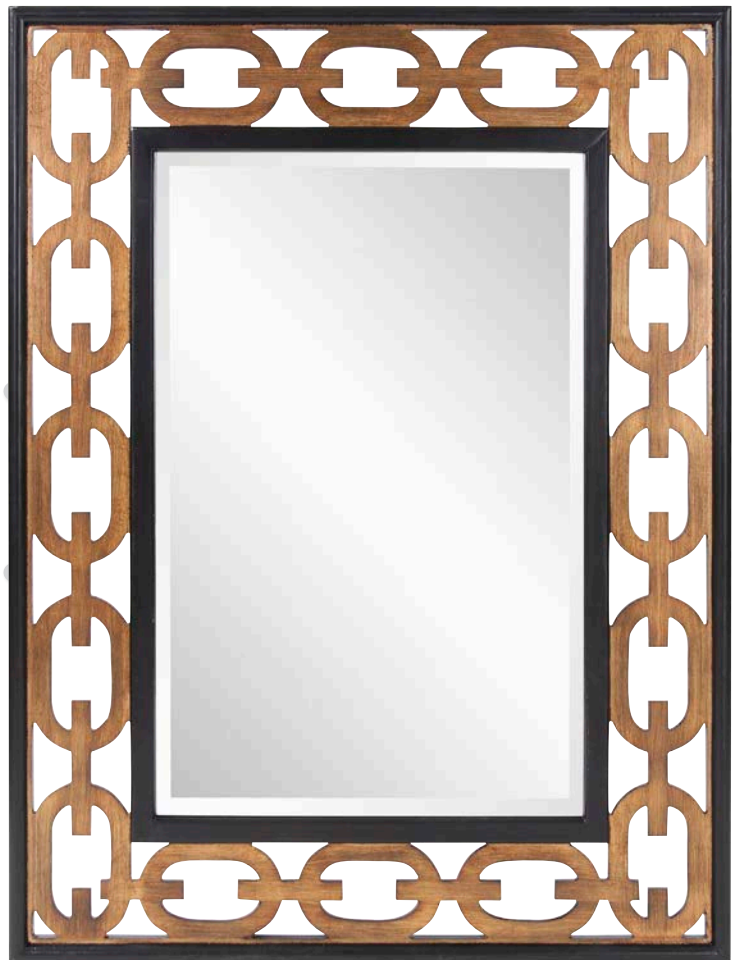

Marcello Mirror #92196
24" x 36" x 1½"
Antique Bronze
Stainless Steel
featured on pg 7

*Sleek & sophisticated,
the Linc Mirror features
intricate geometric
patterns which define
its unique style.*

Linc Mirror #14318
36" x 48" x 1¼"
Laser Antiqued Gold
Wood