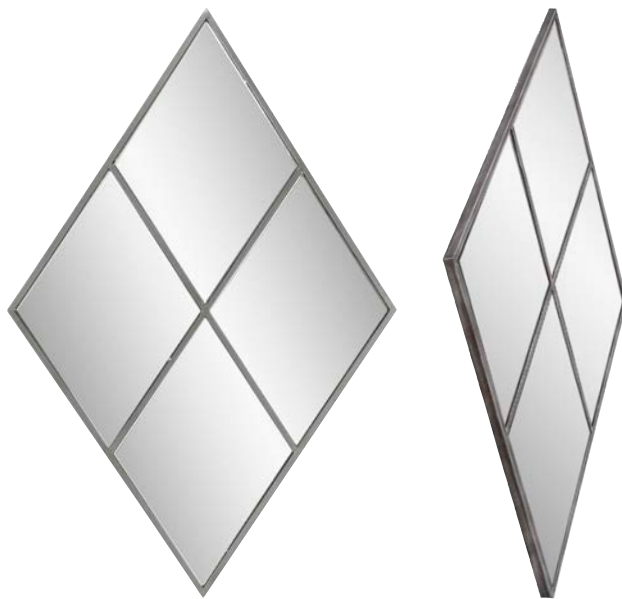

Diamond Mirror #13382
23½" x 35½" x 1"
Silver Powder Coat
Metal