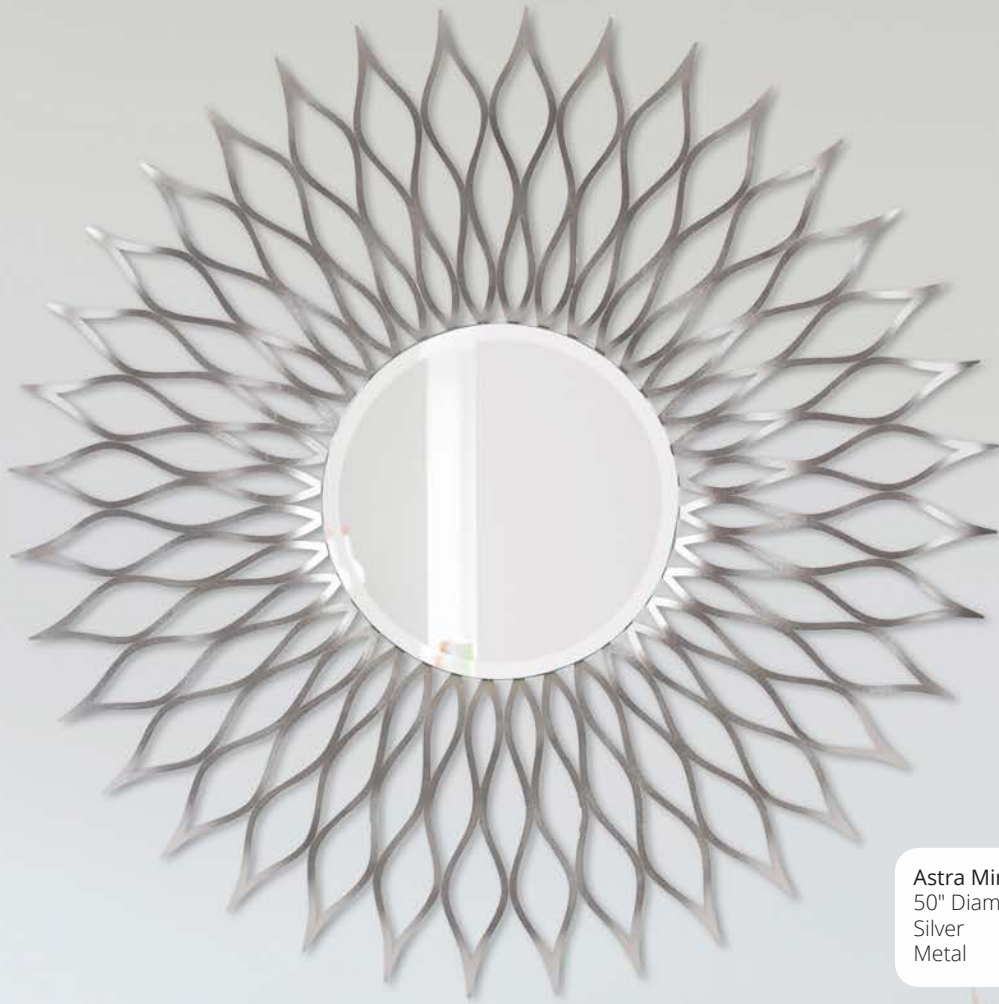

Mirax Mirror #48091
23½" x 35½" x 2"
Polished Nickel
Stainless Steel

Mirax Mirror #48092
23½" x 23½" x 2"
Polished Nickel
Stainless Steel

Trenton Mirror #92218
30" x 40" x 1"
Brushed Nickel
Stainless Steel

*Stainless steel frames
are formed into
intriguing designs of
parallel & intersecting
lines to create
dimension & style.*

Astra Mirror #11272
50" Diameter x 1½"
Silver
Metal

Simone Mirror #48034
21½" x 35½" x 1"
Polished Stainless Steel