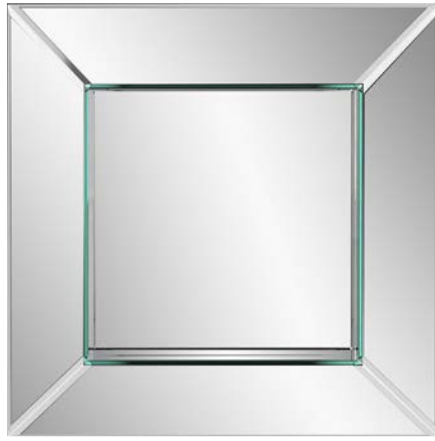

Amalfi Mirror #11034
20" x 20" x 3¾"
Mirrored Shadowbox
Glass & Wood