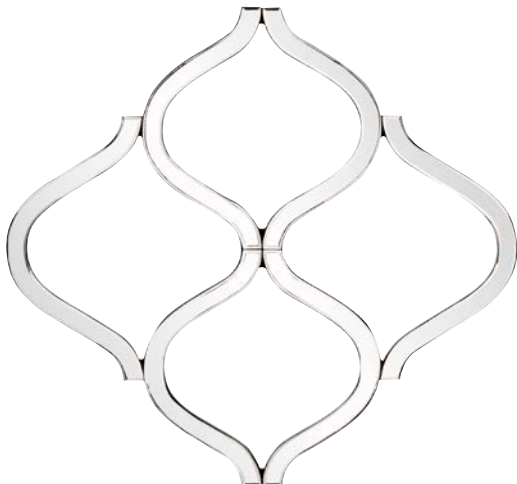

Lattice Mirror #99169 (Above)
27" x 29" x 1"
Clear Mirror
Glass & Wood