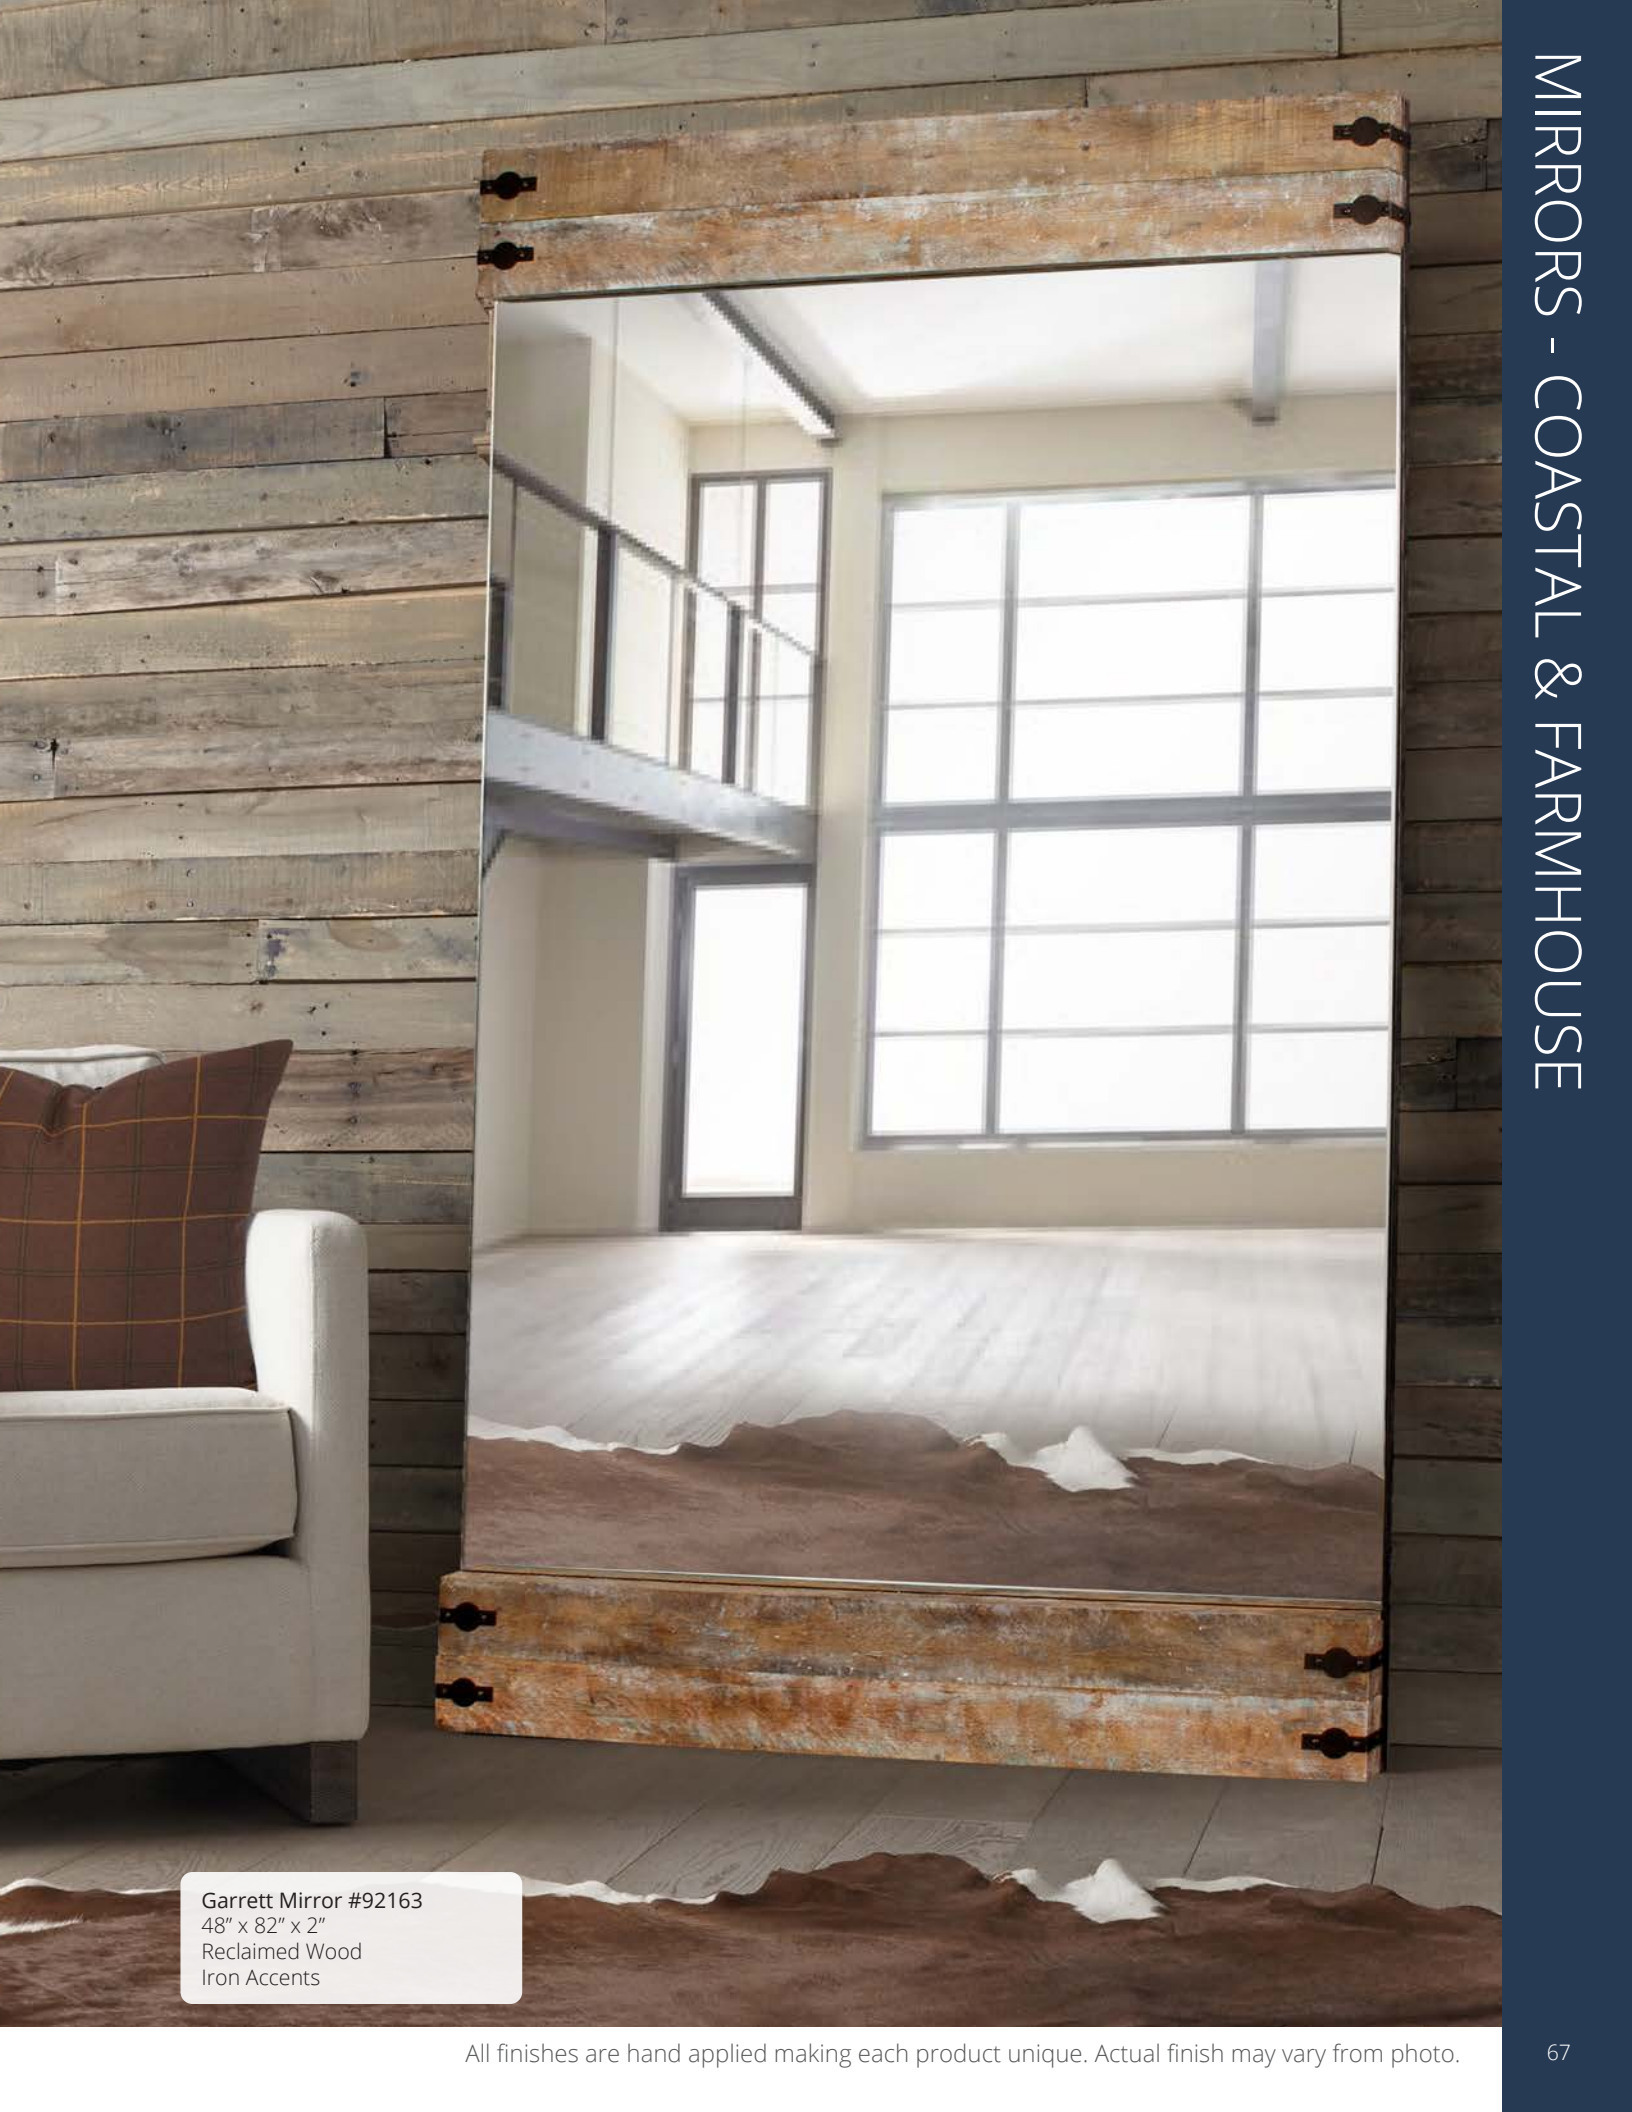

The Nova mirror took its inspiration from small windows found on a whale watching boat in Nova Scotia. No whales were ever spotted, BUT the windows became a great inspiration for future designs.

Nova Mirror #55006
31½" Diameter x 1¾"
Mottled Copper
Metal