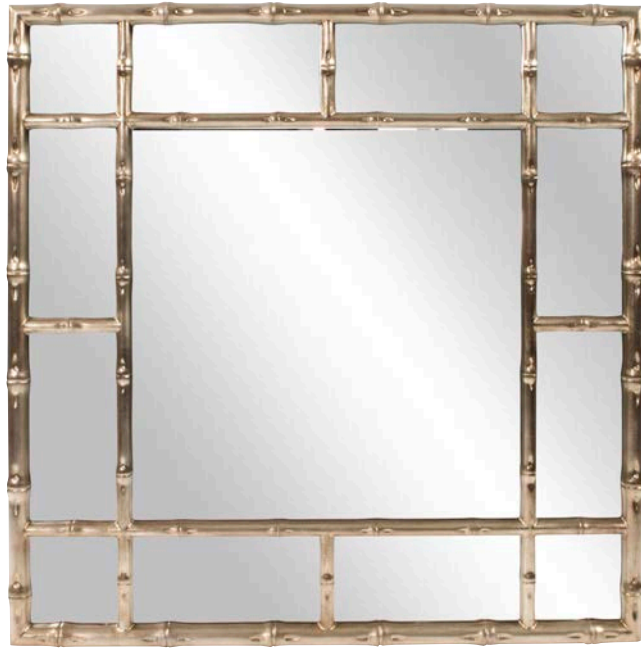

Bamboo Mirror #92189
40" x 40" x 2"
Country Silver Faux Bamboo
Polyurethane