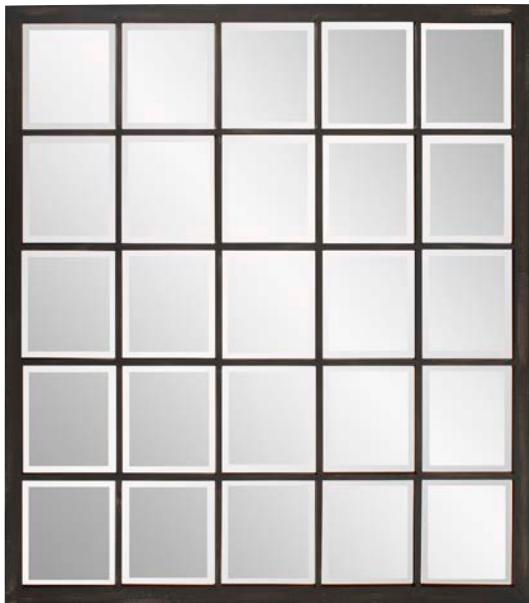

Racine Mirror #94007
42" x 54¾" x 1"
Antiqued Mirror
Black Iron

Superior Mirror #13367
36" Diameter x 1/2"
Antique Silver
Metal

Superior Mirror #13368
 36" Diameter x 1/2"
 Oil Rubbed Bronze
 Metal

Superior Mirror #13369
 36" Diameter x 1/2"
 White Wash over Taupe
 Metal