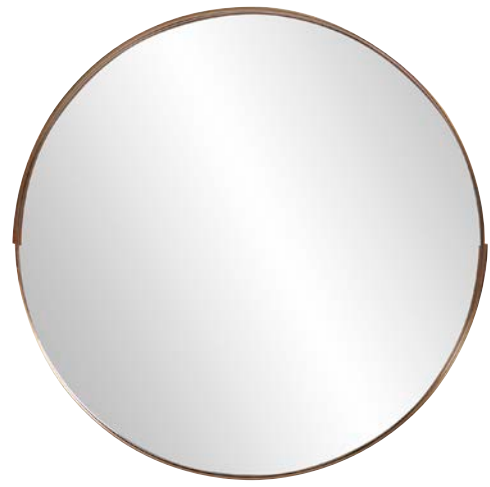

Intrepid Mirror #92201
20" Diameter x 3"
Brushed Brass
Stainless Steel