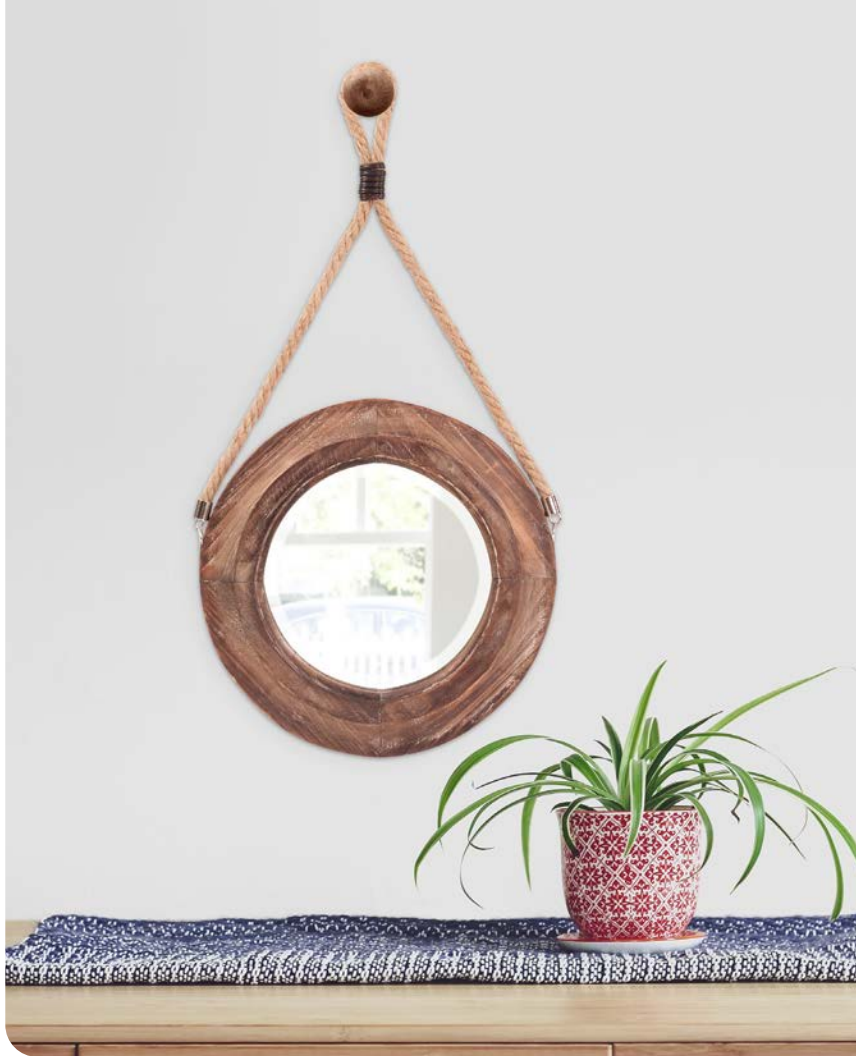

Oliver #39070
14" Diameter x 1 1/4" + 13" rope drop
Natural Stain
Rope Strap
Wood