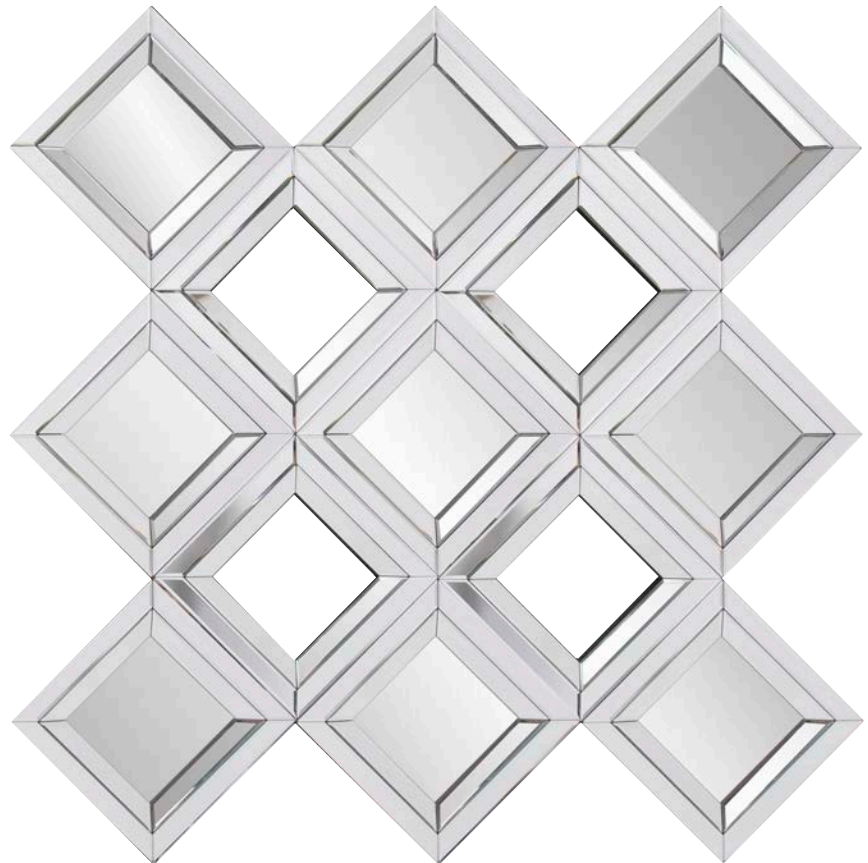

MIRRORS - CONTEMPORARY

Dina Mirror #99050
12" Diameter x 1½"
Clear Mirror
Glass & Wood

Lane Mirror #29047 (Left)
24" x 72" x 2¾"
Mirrored
Glass & Wood

Diamond Mirror #29039
48" x 48" x 2"
Diamond Mirrored Tiles
Glass & Wood