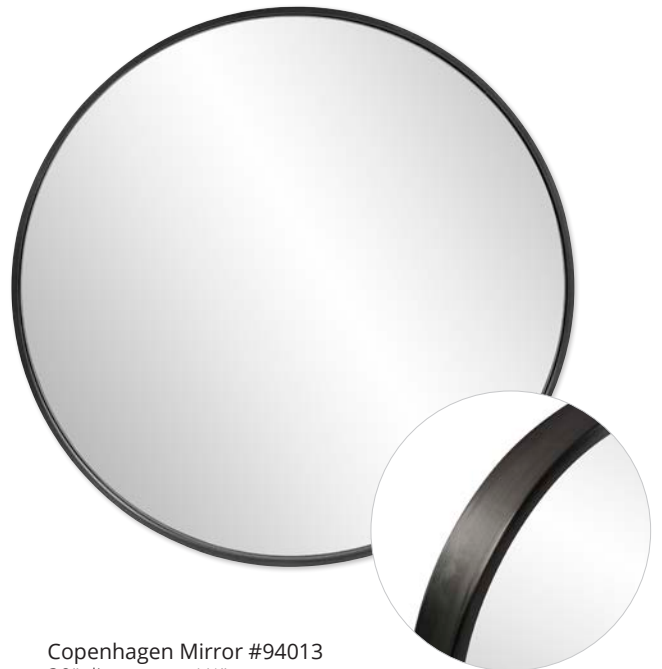

Karina Mirror #19114
 40" x 40" x 3¼"
 Graphite
 Metal

Profile

Copenhagen Mirror #94014
30" diameter x 1¼"
Brushed Brass
Stainless Steel

Copenhagen Mirror #94012
30" diameter x 1¼"
Brushed Silver
Stainless Steel