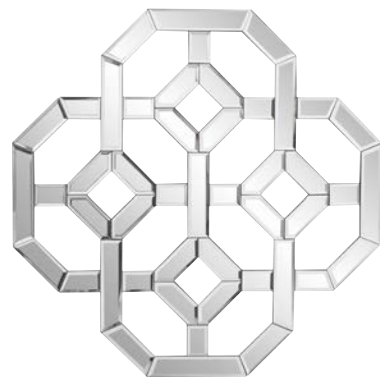

Armonia Mirror #29056
18" x 18" x 1"
Clear Mirror
Glass & Wood