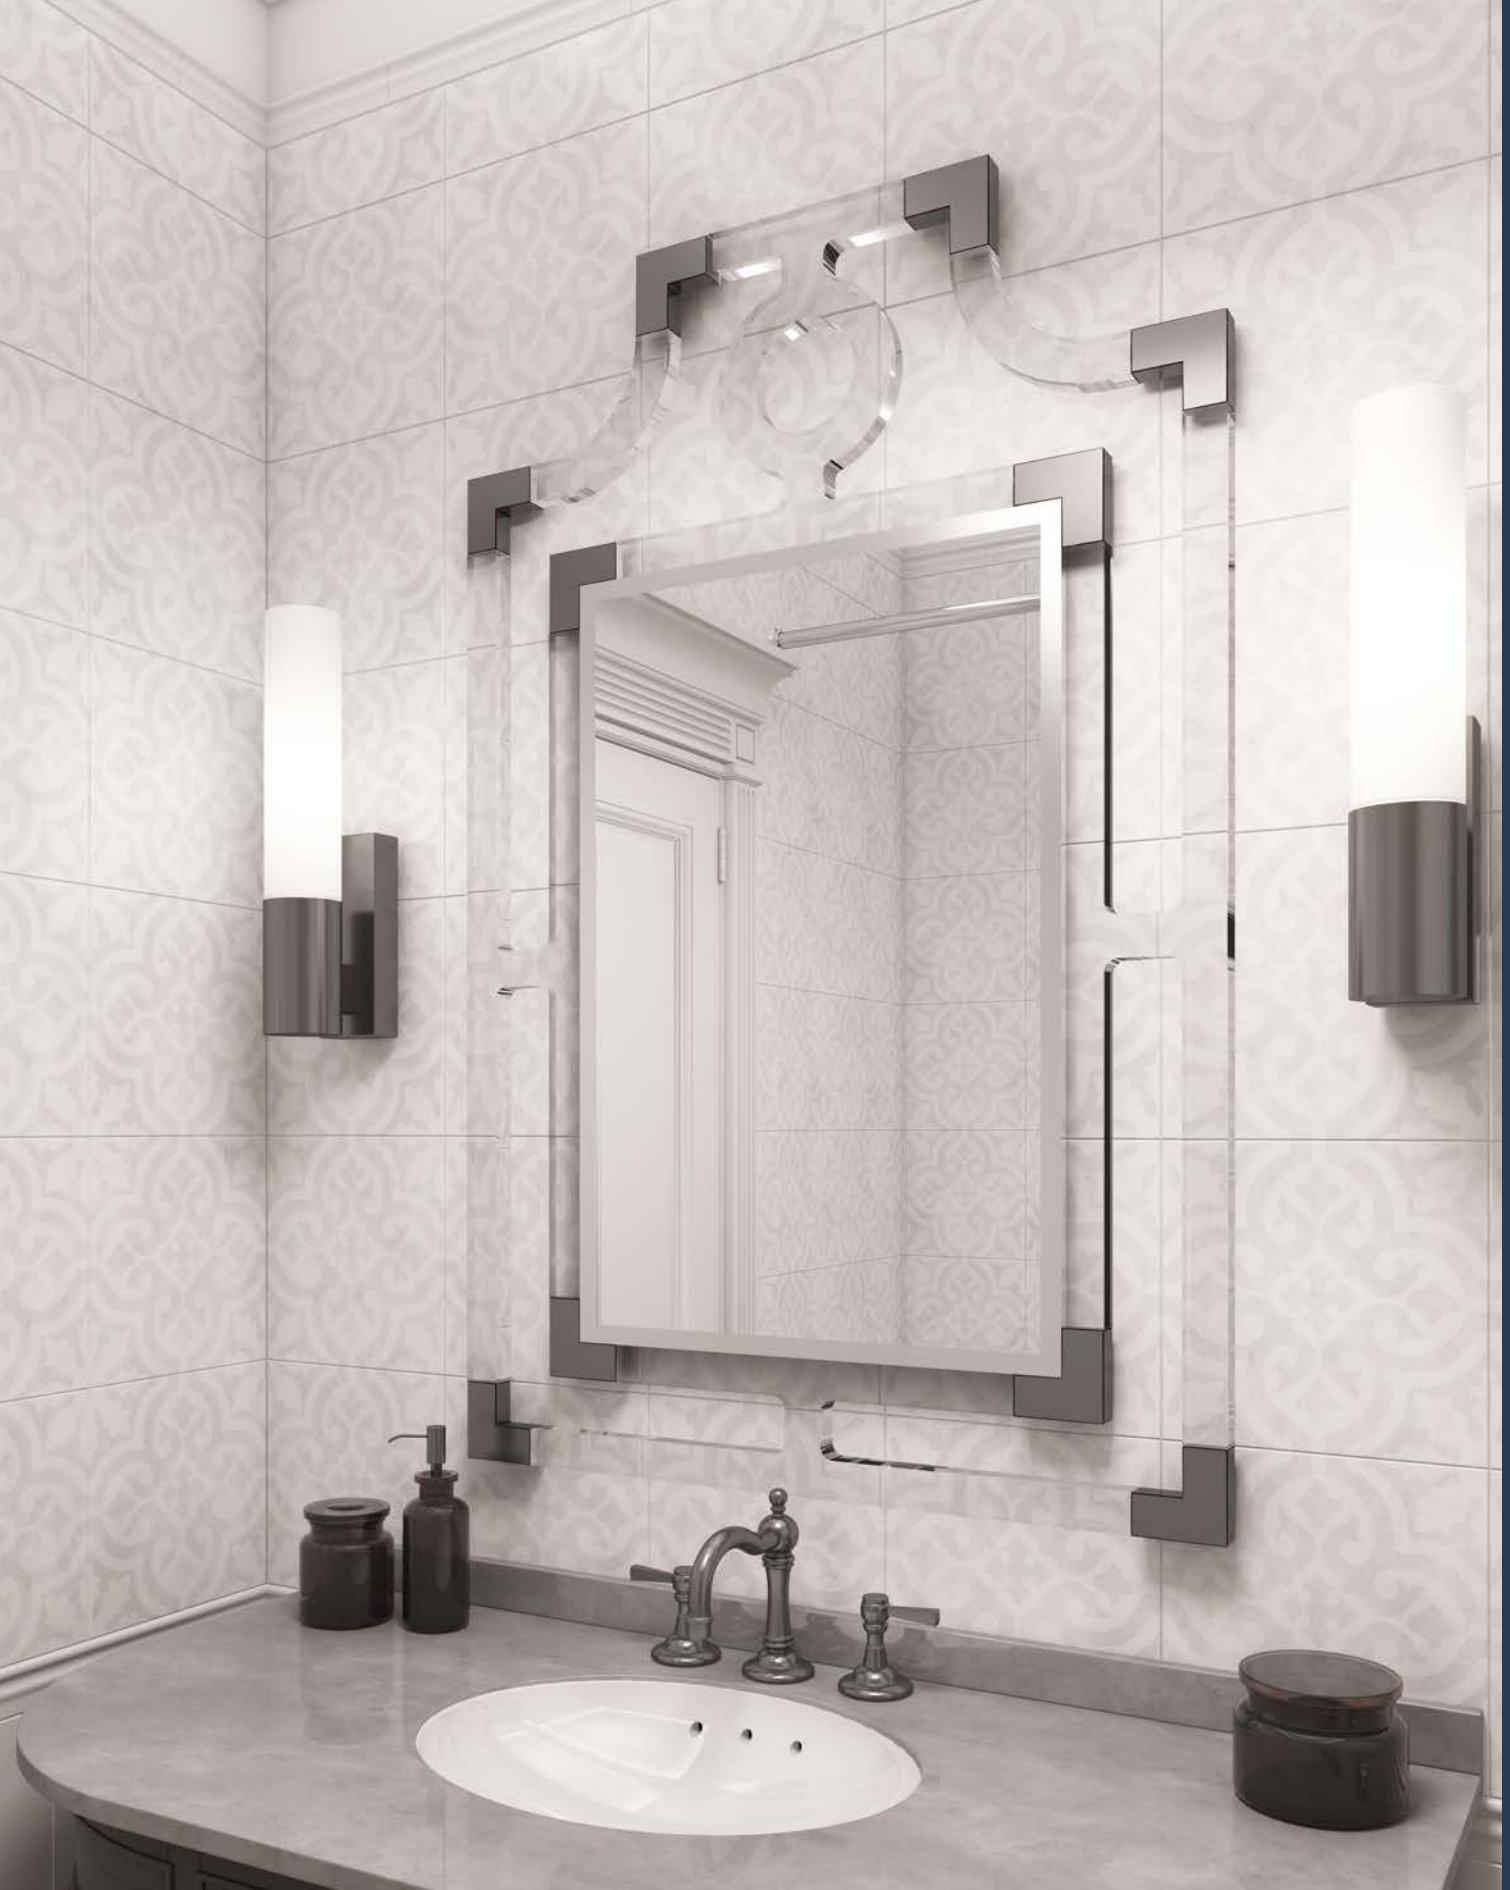

Phoebe Mirror #87016
29 $\frac{3}{4}$ " x 46" x 1"
Clear Acrylic
Black Nickel Stainless Steel Corners

All finishes are hand applied making each product unique. Actual finish may vary from photo.