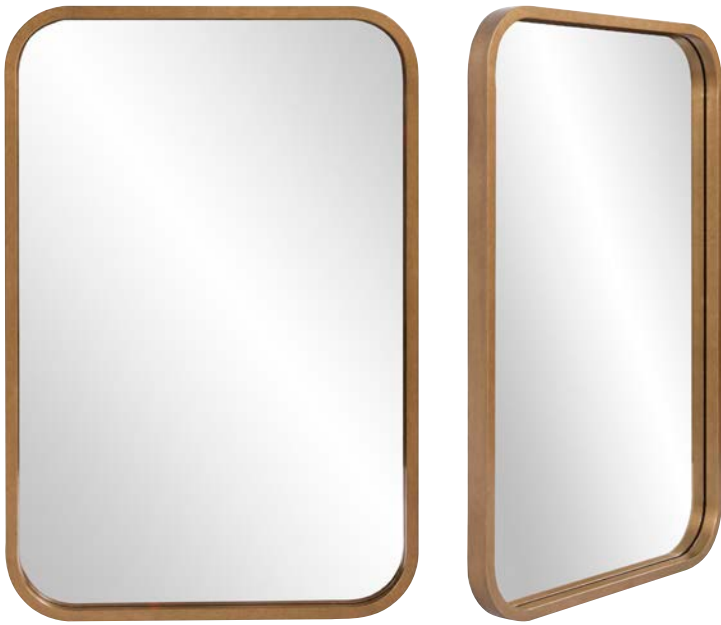

Brighten a room
with these stylistic
windowpane inspired
mirrors.

 Dynasty Mirror #51261
14½" x 38" x 1¾"
Brushed Nickel
Polyurethane

Dayton Mirror #60108
21" x 52¾" x 1¾"
Aged Bronze
Polyurethane

Brittany Mirror #13225
21" x 47" x 1"
Brushed Antique Bronze
Metal

Marcello Mirror #92196
24" x 36" x 1½"
Antique Bronze
Stainless Steel
featured on pg 7

*Sleek & sophisticated,
the Linc Mirror features
intricate geometric
patterns which define
its unique style.*

Linc Mirror #14318
36" x 48" x 1¼"
Laser Antiqued Gold
Wood