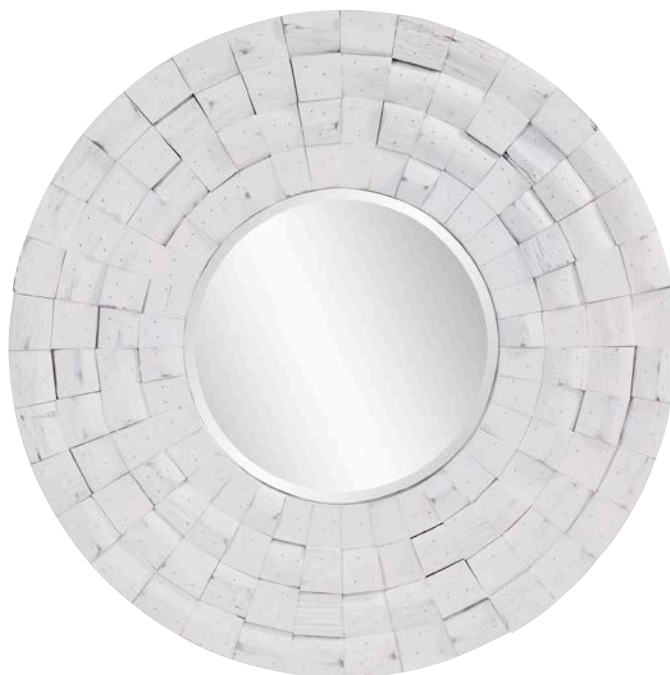

Woodrow Mirror #14346
36" diameter x 1 3/4"
White Washed Tiles
Wood