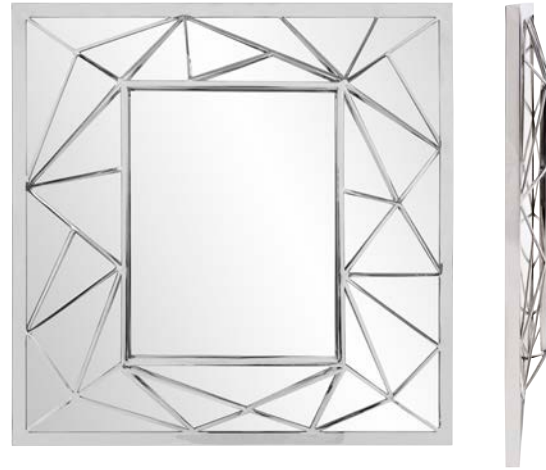

Mirax Mirror #48092
23½" x 23½" x 2"
Polished Nickel
Stainless Steel