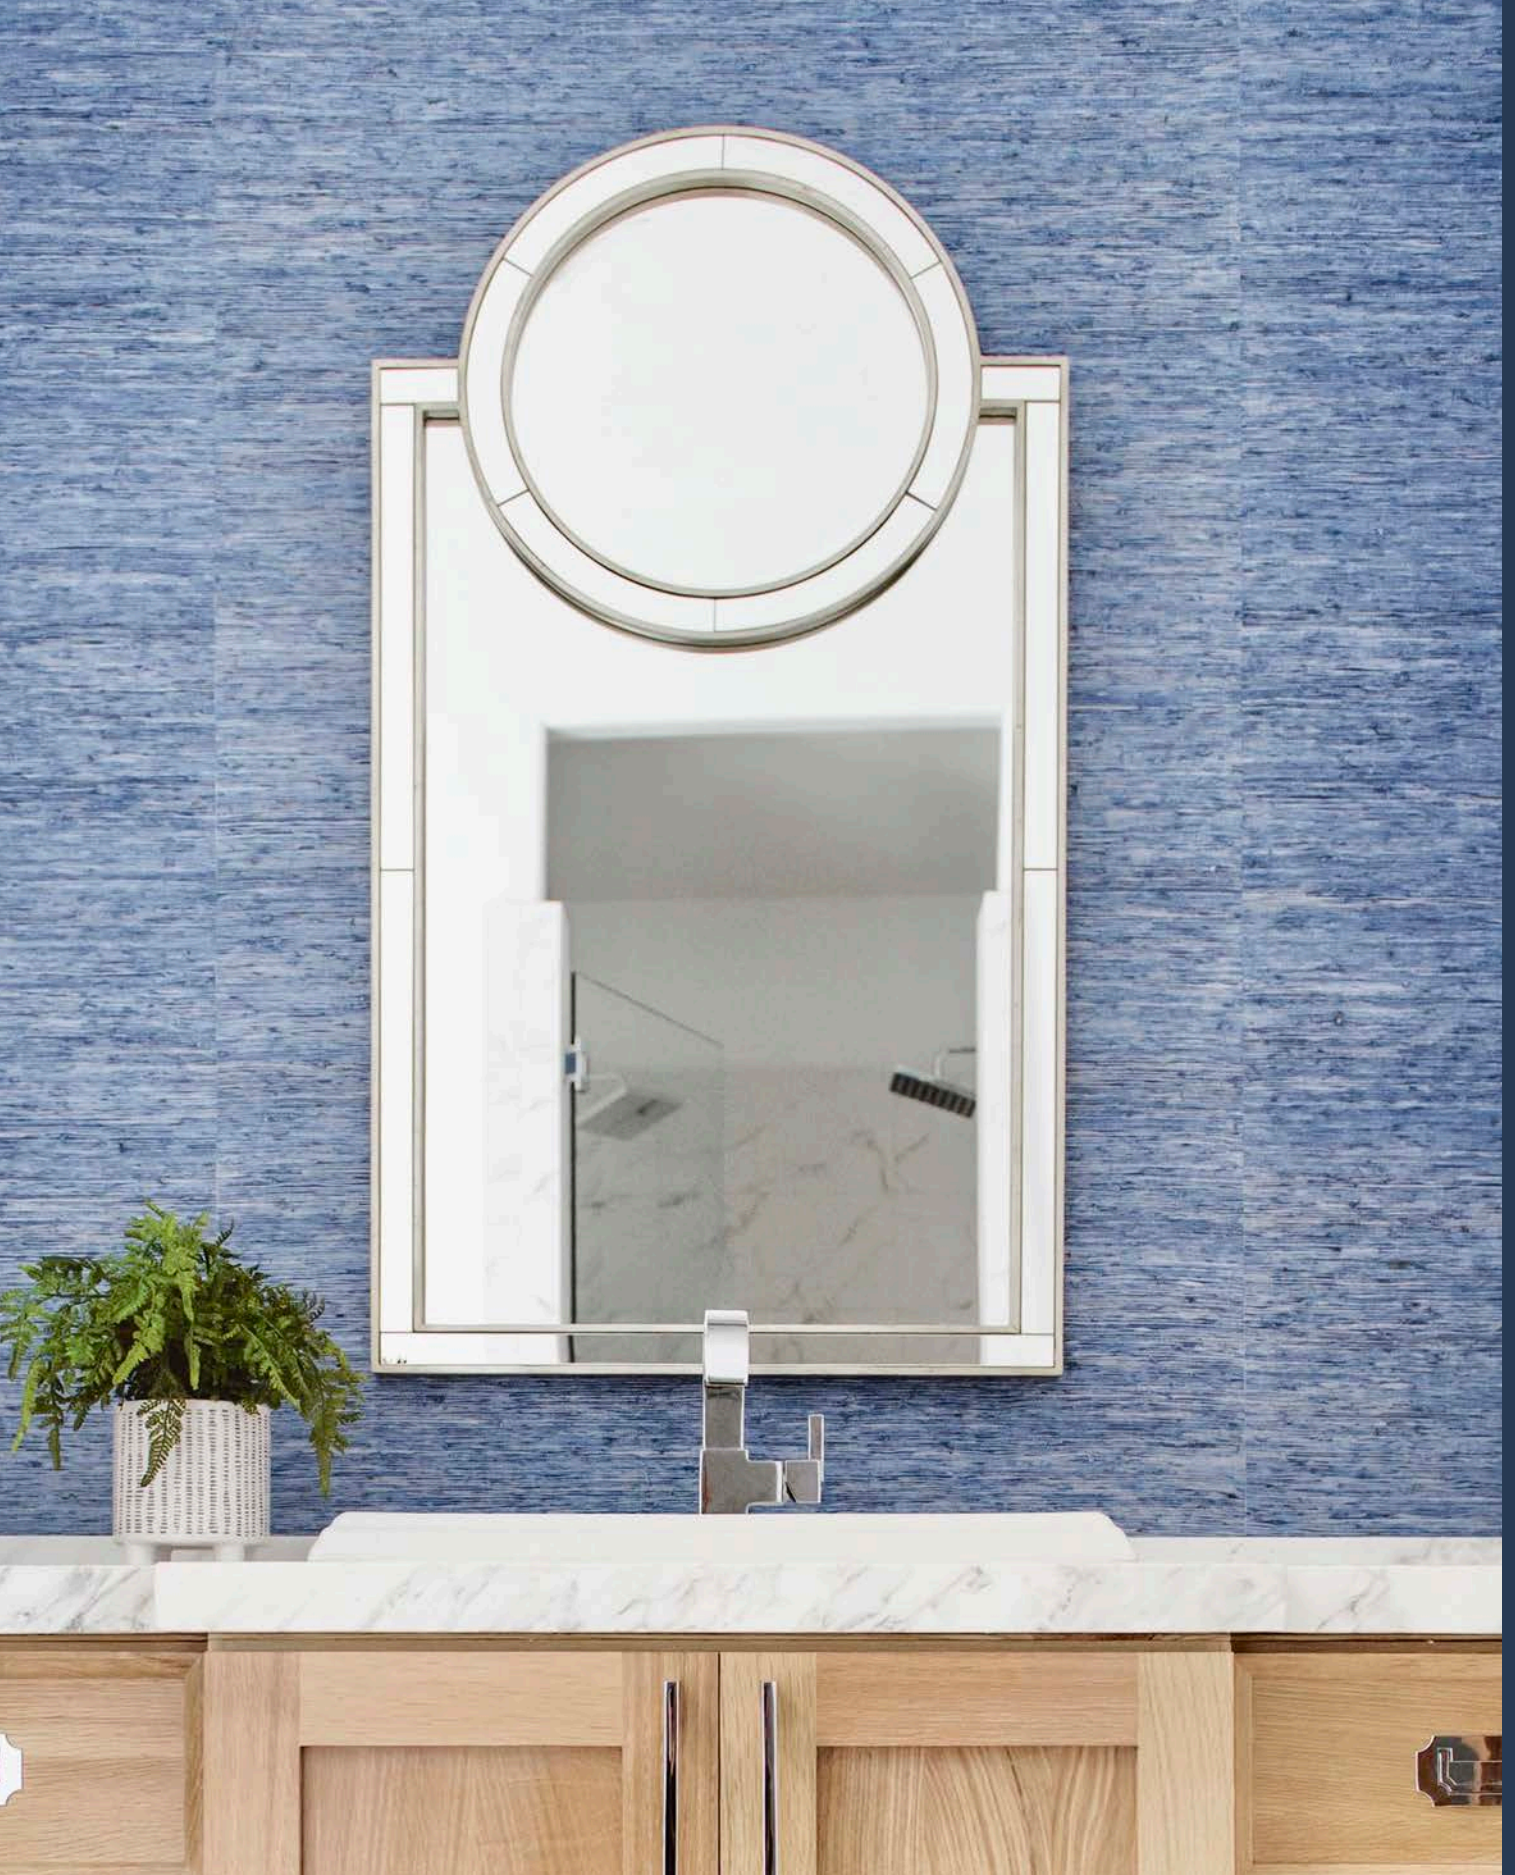

Cosmopolitan Mirror #92042
24" x 44" x 1"
Champagne Silver Leaf
Glass & Wood

Room Designed by Savvy Interiors - San Diego, CA

All finishes are hand applied making each product unique. Actual finish may vary from photo.