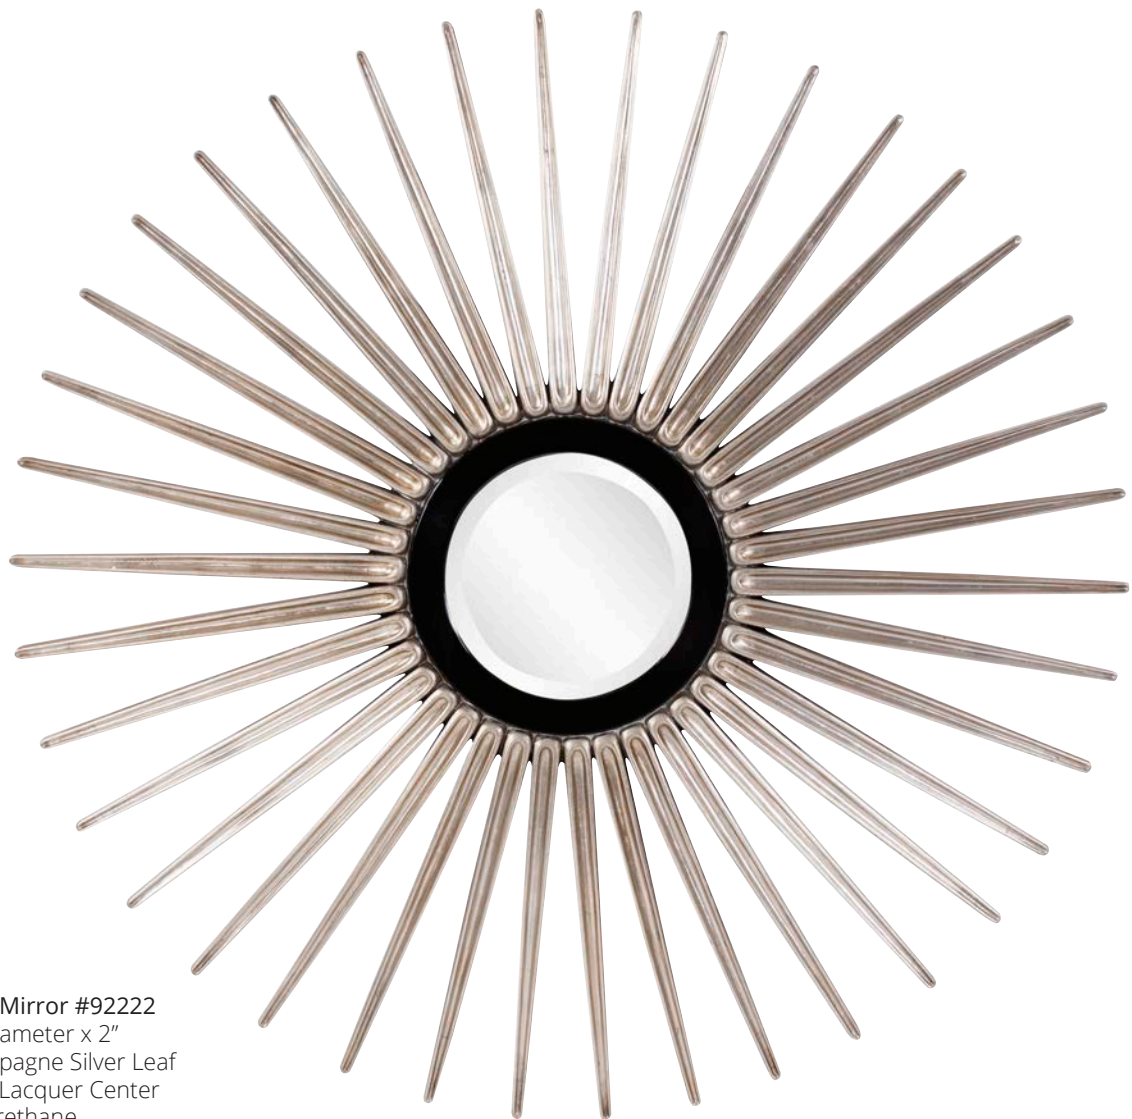

Solar Mirror #92222
55" Diameter x 2"
Champagne Silver Leaf
Black Lacquer Center
Polyurethane