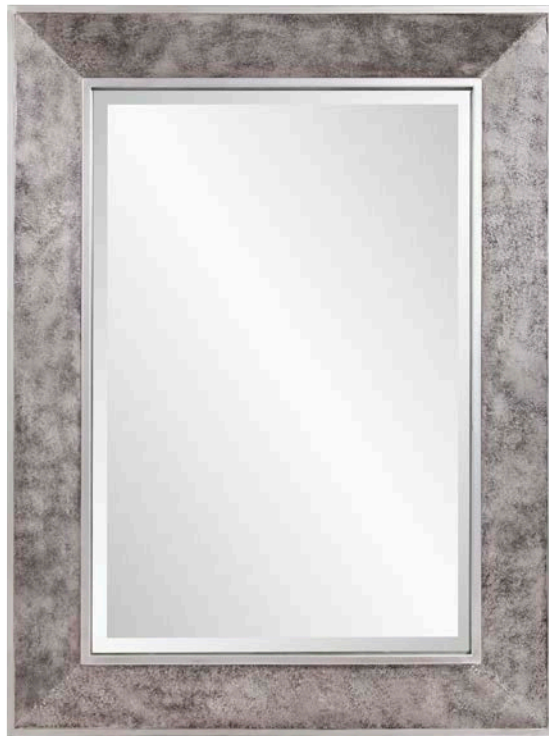

Corbin Mirror #19143
30" x 40" x 2"
Mottled Silver
Silver Trim
Iron