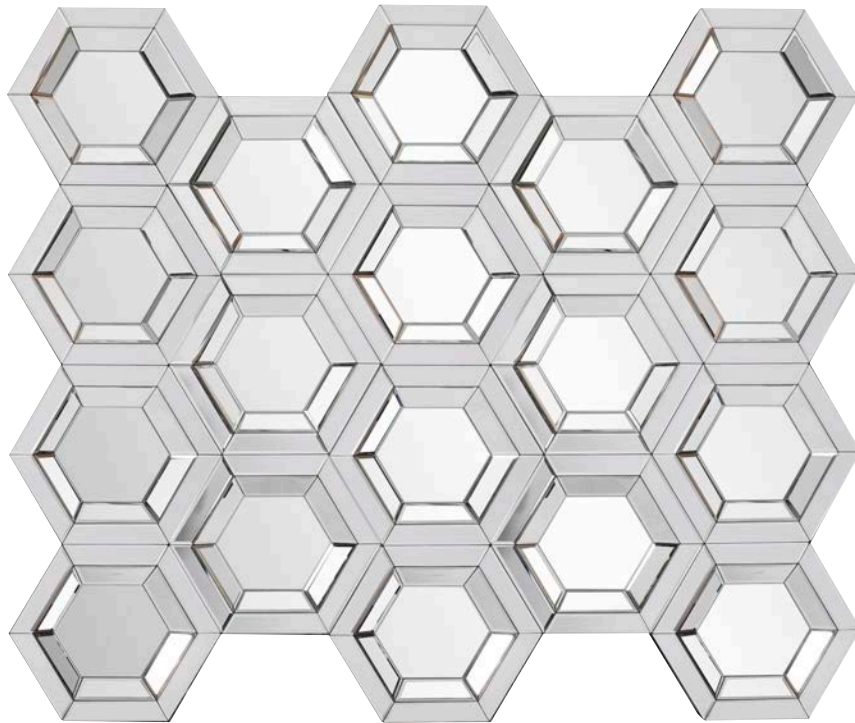

Zircon Mirror #29041
48" x 40½" x 2½"
Hexagon Mirrored Tiles
Glass & Wood