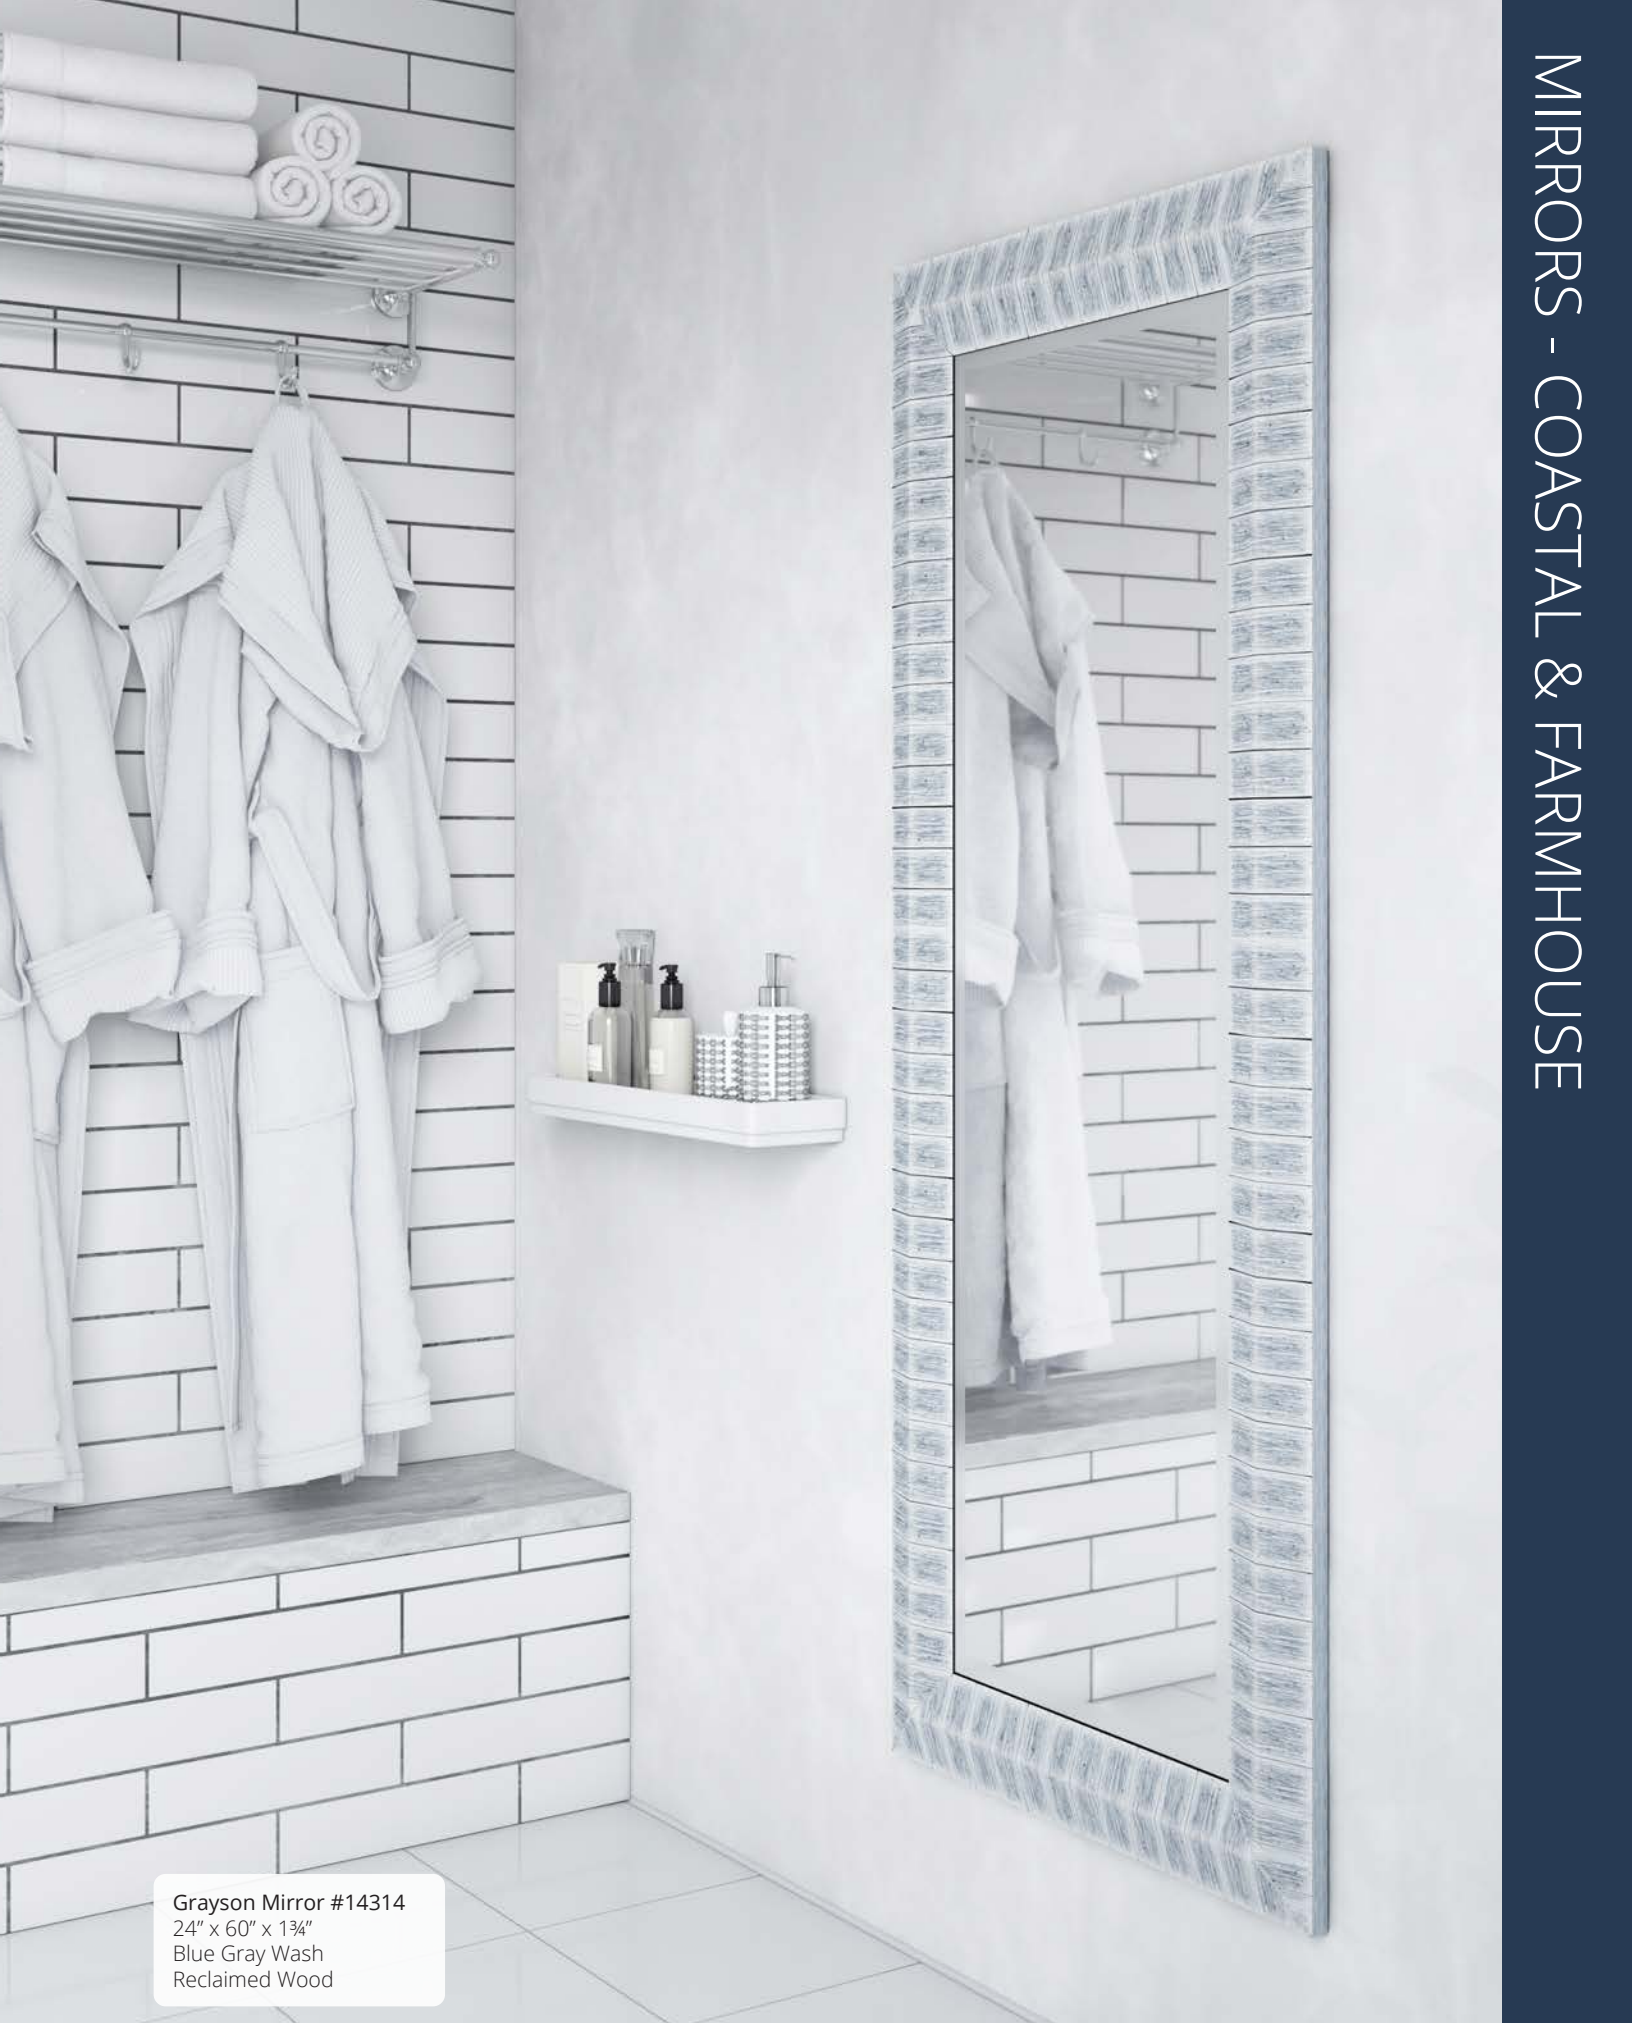

Grayson Mirror #14314
24" x 60" x 1 3/4"
Blue Gray Wash
Reclaimed Wood

All finishes are hand applied making each product unique. Actual finish may vary from photo.