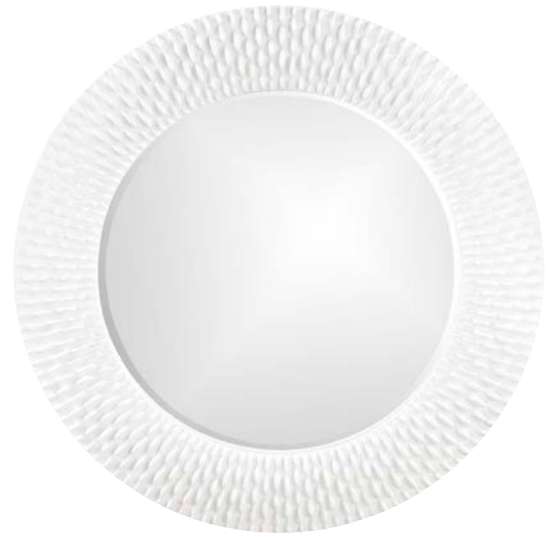

Bergman Mirror #21143W
32" Diameter x 1"
Glossy White Lacquer
Polyurethane