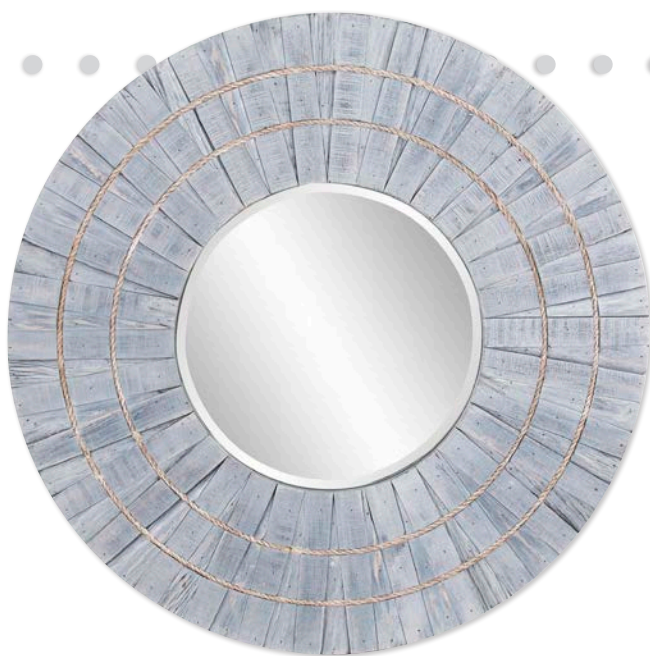

This collection takes on a coastal theme but with a contemporary twist. The unique wood frames are accentuated by a hand applied blue gray wash finish providing the perfect focal point for any room.

Fischer Mirror #14322
36" Diameter x 1 3/4"
Rustic Blue Gray Wash
Wood