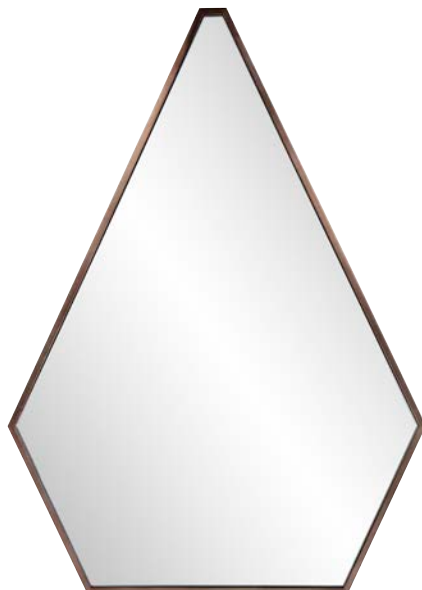

Alto Mirror #48096
24" x 33" x 1"
Brushed Brass
Stainless Steel

Dressing mirrors are a great luxury in everyone's daily routine. The Albany Mirror combines the sleek style of stainless steel with a small profile to offer an updated modern feel.