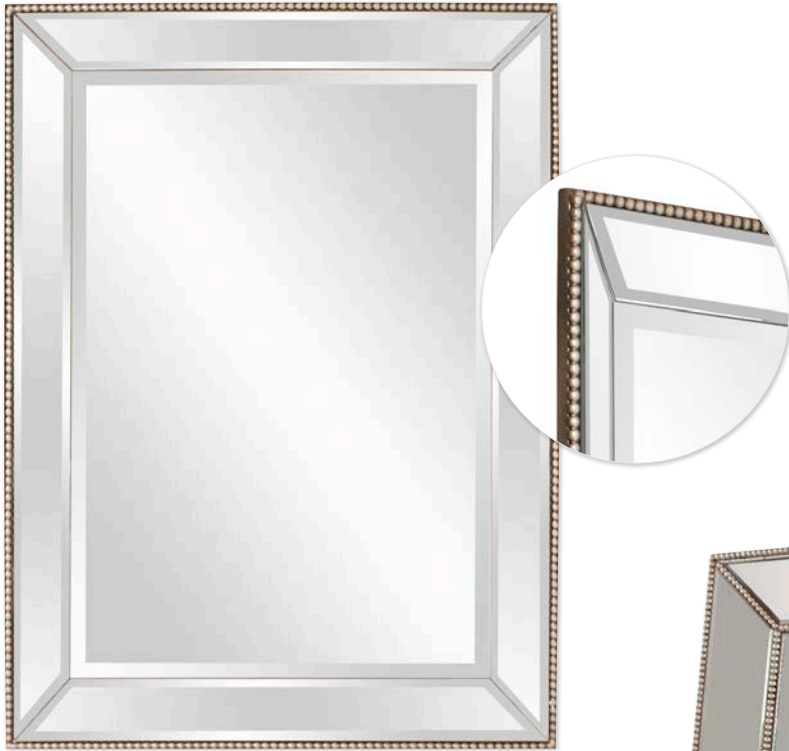

Roberto Mirror #65036
36" x 48" x 3"
Champagne Silver Beaded Trim
Glass & Wood