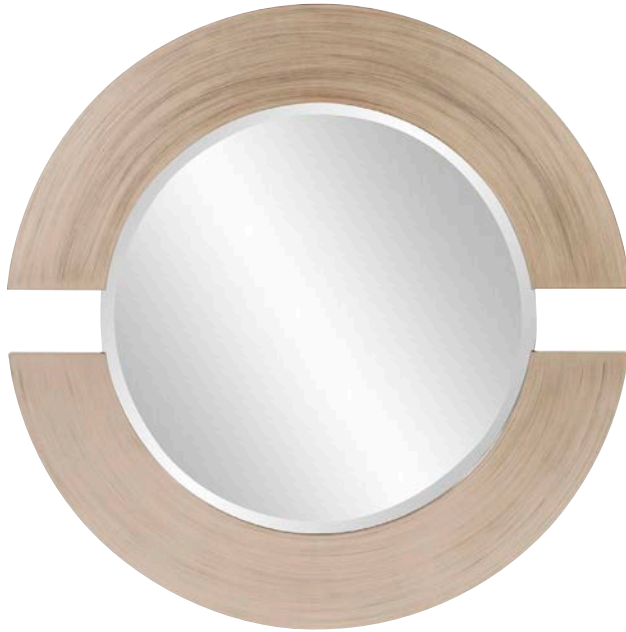

Orbit Mirror #2180
38" Diameter x 1"
Silver Leaf
Wood