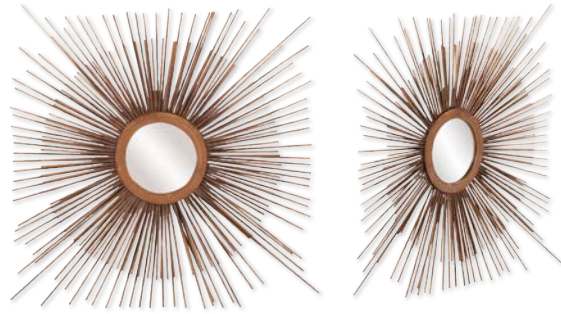

Marius Mirror #55004
39½" Diameter x 1"
Torn Edge Effect
Acid Treated Copper
Metal

Artisans can work in a wide range of materials. Metals, being one of these such materials, has become a sought after component to everything from accent furniture to wall décor. The rough abstract nature of the Marius collection allows the mirror to become more than just a mirror, but a work of art.

Camou Small Mirror #55014
15¾" Diameter x ½"
Acid Treated Copper
Metal

Coined Mirror #55000
34¼" Diameter x 1¾"
Acid Treated Copper Coins
Metal

Walking through the streets of Barcelona, I came upon a walled garden near the sea. The wall was constructed with hundreds of small round metal discs embedded into the top of the structure. This is the inspiration for the Coined Mirror.

Dekland Mirror #37194
28" x 47" x 1"
Acid Treated Copper Wrap
Wood & Metal

Magnus Mirror #37146
36½" x 85" x 2"
Acid Treated Copper Wrap
Wood & Metal

All finishes are hand applied making each product unique. Actual finish may vary from photo.

Metal work is a remarkable art form. A solid piece can be manipulated, shaped & finished in a variety of ways to create an endless array of unique works of art.

Gavin Mirror #19148
 23" x 33" x 1"
 Re-bar Textured Antique Bronze
 Iron