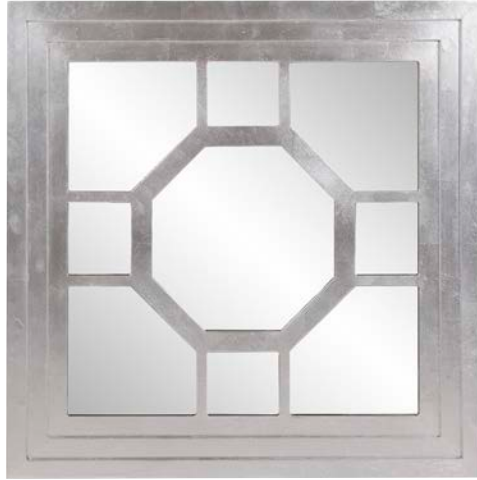

Palmer Mirror #14350
24" x 24" x 1½"
Bright Silver Leaf
Wood