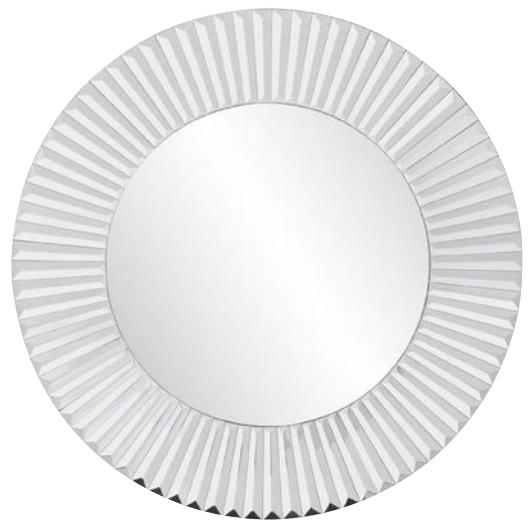

Torino Mirror #11005
30" Diameter x 1"
Faceted Mirrored Tiles
Glass & Wood