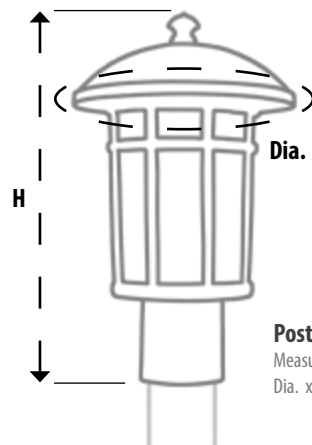

Post Mount Lights

Measurements:
Dia. x H