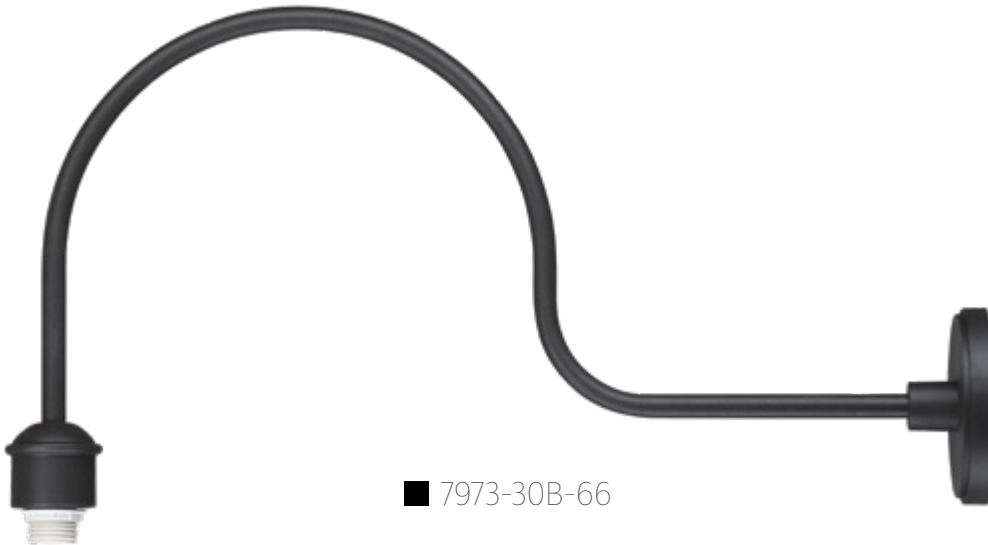

■ 7971-12A-66

■ 7971-17A-66

■ 7971-24A-66

■ 7971-29A-66

Item No.	Fixture Type	Dimensions	Finish	Lamp Type
7971-12A-66	Arm	6"W x 8.75"H x 12" Ext.	Sand Coal	1-100W Medium Base
7971-17A-66	Arm	6"W x 8.75"H x 16.75" Ext.	Sand Coal	1-100W Medium Base
7971-24A-66	Arm	6"W x 8.75"H x 23.75" Ext.	Sand Coal	1-100W Medium Base
7971-29A-66	Arm	6"W x 8.75"H x 28.75" Ext.	Sand Coal	1-100W Medium Base

■ 7972-15C-66

■ 7972-22C-66

■ 7972-29C-66

Item No.	Fixture Type	Dimensions	Finish	Lamp Type
7972-15C-66	Arm	6"W x 8.25"H x 14.75" Ext.	Sand Coal	1-100W Medium Base
7972-22C-66	Arm	6"W x 8.25"H x 21.75" Ext.	Sand Coal	1-100W Medium Base
7972-29C-66	Arm	6"W x 8.25"H x 28.75" Ext.	Sand Coal	1-100W Medium Base

■ 7973-18B-66

■ 7973-24B-66

■ 7973-30B-66

Item No.	Fixture Type	Dimensions	Finish	Lamp Type
7973-18B-66	Arm	6"W x 12"H x 18" Ext.	Sand Coal	1-100W Medium Base
7973-24B-66	Arm	6"W x 13.75"H x 24" Ext.	Sand Coal	1-100W Medium Base
7973-30B-66	Arm	6"W x 15.75"H x 30" Ext.	Sand Coal	1-100W Medium Base