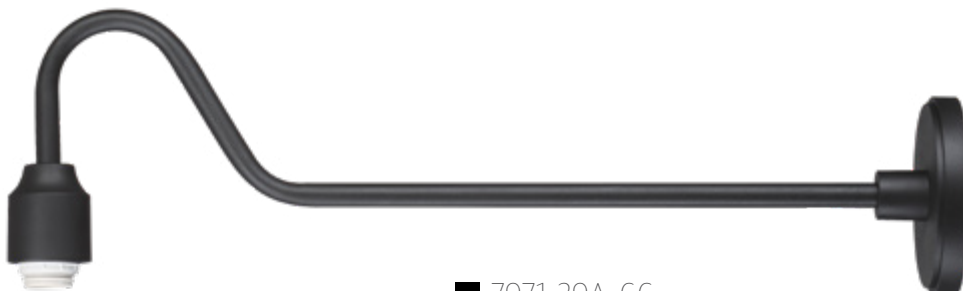

■ 7971-29A-66

Item No.	Fixture Type	Dimensions	Finish	Lamp Type
7971-12A-66	Arm	6"W x 8.75"H x 12" Ext.	Sand Coal	1-100W Medium Base
7971-17A-66	Arm	6"W x 8.75"H x 16.75" Ext.	Sand Coal	1-100W Medium Base
7971-24A-66	Arm	6"W x 8.75"H x 23.75" Ext.	Sand Coal	1-100W Medium Base
7971-29A-66	Arm	6"W x 8.75"H x 28.75" Ext.	Sand Coal	1-100W Medium Base