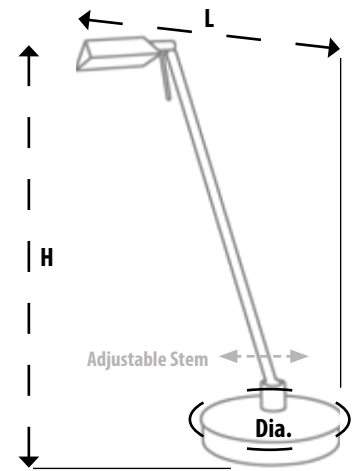

Adjustable Portable Lights

Measurements:
Dia. x H or L x W x H
Adjustable to # "L" # "H Max.