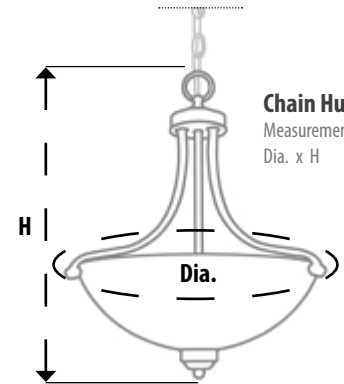

Rod-Drop Lights

Measurements:
Dia. x H
Adjustable to # "H Max.

Adjustable Down-Rod and Canopy

Chain Hung Lights

Measurements:
L x W x H

Chain Hung Lights

Measurements:
Dia. x H

Rod-Drop Lights