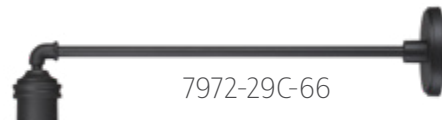

RLM SHADES

■ 7984-18-143C

■ 7984-14-143C

■ 7984-18-66

■ 7984-14-66

■ 7986-18-30

■ 7986-14-30

Item No.	Fixture Type	Dimensions	Finish
7984-14-66	Shade	14"W x 6.25"H	Sand Coal
7984-18-66	Shade	18"W x 6.25"H	Sand Coal
7984-14-143C	Shade	14"W x 6.25"H	Oil Rubbed Bronze with Gold Highlights/Clear Seeded Glass
7984-18-143C	Shade	18"W x 6.25"H	Oil Rubbed Bronze with Gold Highlights/Clear Seeded Glass
7986-14-30	Shade	14"W x 5.25"H	Oil Rubbed Bronze with Gold Highlights
7986-18-30	Shade	18"W x 5.25"H	Oil Rubbed Bronze with Gold Highlights