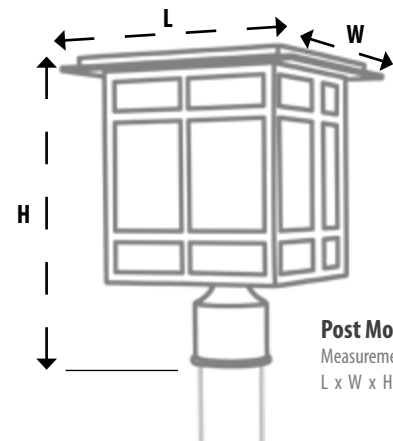

Post Mount Lights

Measurements:
L x W x H