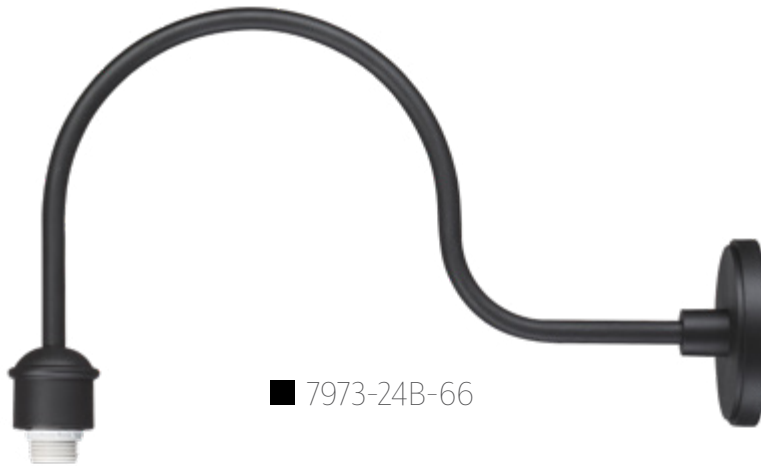

■ 7973-24B-66