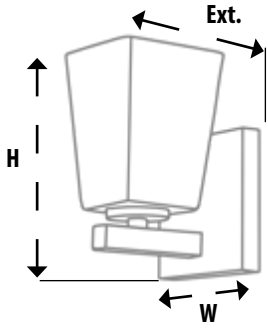

MEASUREMENT SPECIFICATIONS

Wall Mounted Lights

Measurements:
W x H x Ext.