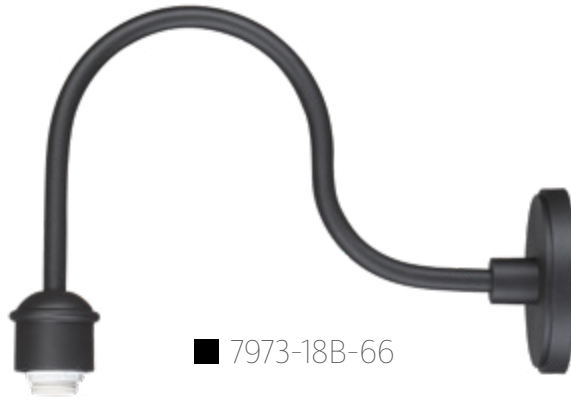

■ 7971-12A-66

■ 7971-17A-66

■ 7971-24A-66

■ 7971-29A-66

Item No.	Fixture Type	Dimensions	Finish	Lamp Type
7971-12A-66	Arm	6"W x 8.75"H x 12" Ext.	Sand Coal	1-100W Medium Base
7971-17A-66	Arm	6"W x 8.75"H x 16.75" Ext.	Sand Coal	1-100W Medium Base
7971-24A-66	Arm	6"W x 8.75"H x 23.75" Ext.	Sand Coal	1-100W Medium Base
7971-29A-66	Arm	6"W x 8.75"H x 28.75" Ext.	Sand Coal	1-100W Medium Base

■ 7972-15C-66

■ 7972-22C-66

■ 7972-29C-66

Item No.	Fixture Type	Dimensions	Finish	Lamp Type
7972-15C-66	Arm	6"W x 8.25"H x 14.75" Ext.	Sand Coal	1-100W Medium Base
7972-22C-66	Arm	6"W x 8.25"H x 21.75" Ext.	Sand Coal	1-100W Medium Base
7972-29C-66	Arm	6"W x 8.25"H x 28.75" Ext.	Sand Coal	1-100W Medium Base

■ 7973-18B-66

■ 7973-24B-66

■ 7973-30B-66

Item No.	Fixture Type	Dimensions	Finish	Lamp Type
7973-18B-66	Arm	6"W x 12"H x 18" Ext.	Sand Coal	1-100W Medium Base
7973-24B-66	Arm	6"W x 13.75"H x 24" Ext.	Sand Coal	1-100W Medium Base
7973-30B-66	Arm	6"W x 15.75"H x 30" Ext.	Sand Coal	1-100W Medium Base