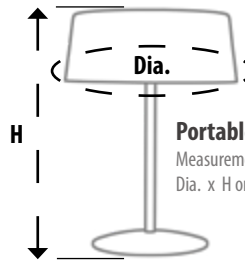

Adjustable Wall Mounted Lights

Measurements:
W x H x Ext.
Adjustable to # "W" # "H Max.

Portable Lights

Measurements:
Dia. x H or L x W x H