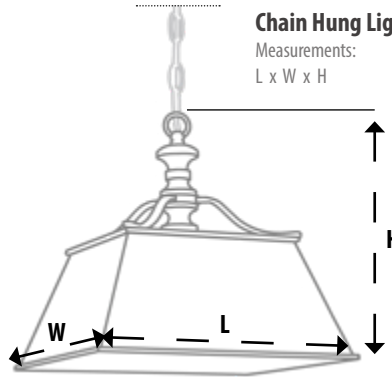

Rod-Drop Lights

Measurements:
Dia. x H
Adjustable to # "H Max.

Adjustable Down-Rod and Canopy

Chain Hung Lights

Measurements:
L x W x H

Chain Hung Lights

Measurements:
Dia. x H

Rod-Drop Lights