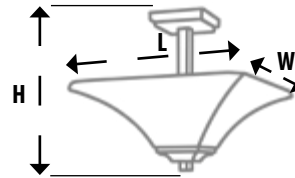

Ceiling Mount Lights

Measurements:
L x W x H