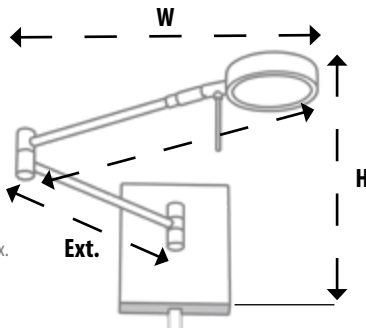

Adjustable Wall Mounted Lights

Measurements:
W x H x Ext.
Adjustable to # "W" # "H Max.

Portable Lights

Measurements:
Dia. x H or L x W x H