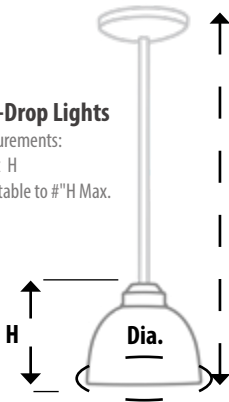

Rod-Drop Lights

Measurements:
Dia. x H
Adjustable to # "H Max.

Adjustable Down-Rod and Canopy

Chain Hung Lights

Measurements:
L x W x H

Chain Hung Lights

Measurements:
Dia. x H

Rod-Drop Lights