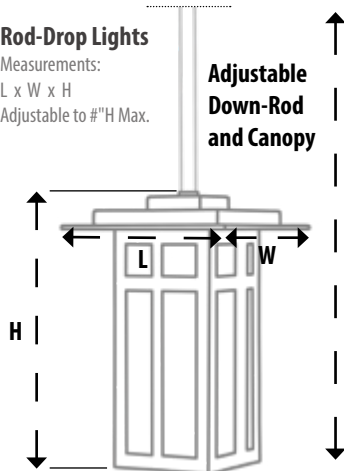

Rod-Drop Lights

Measurements:
L x W x H
Adjustable to # "H Max.

Adjustable Down-Rod and Canopy