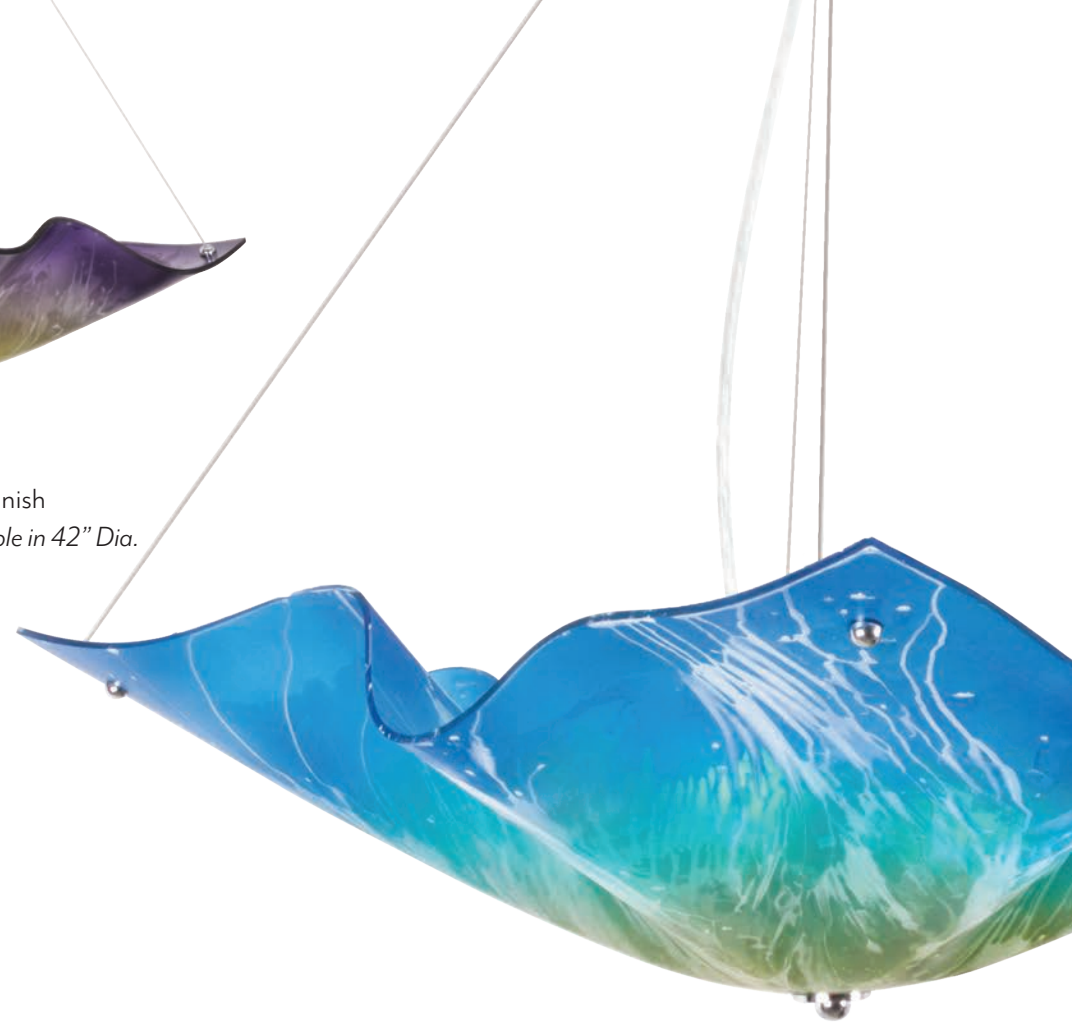

Simply | 815450

72" Adjustable H x 42" Dia. | Chrome Finish
Blending Sapphire Acrylic | 30" x 30" Shade | *Also available in 27" Dia.*