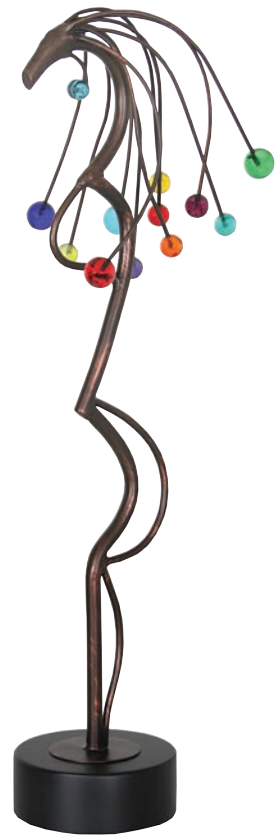

Trilby | 630735

26" H x 8" W | Weathered Copper and Matte Black Finish
Multi-Color Acrylic