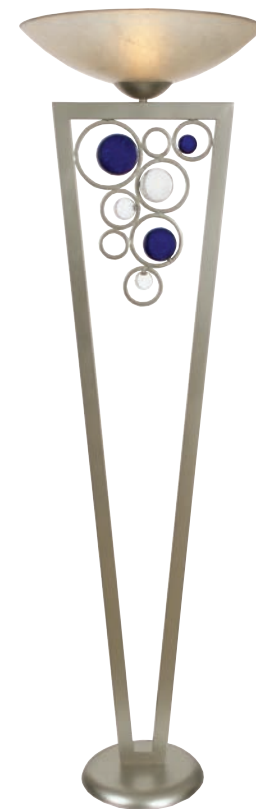

Rolling Cobalt | 621281
72" H | Silver Jacobean Finish | Clear and Midnight Blue Acrylic
Silver Wash Acrylic Shade | 21" Dia. Shade