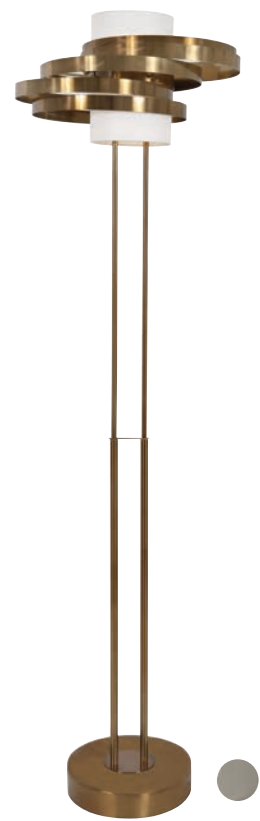

650372

Market Square | 634281
72" H x 16" W
Weathered Steel Finish
🚚 🔧

710750

Mirage | 720681
69" H | Brushed Nickel Finish
Clear Acrylic
🚚 🔧

Selective | 721681
74" H | Chrome and Gloss White Finish
White Acrylic Shade | 18" Dia.
🚚 🔧