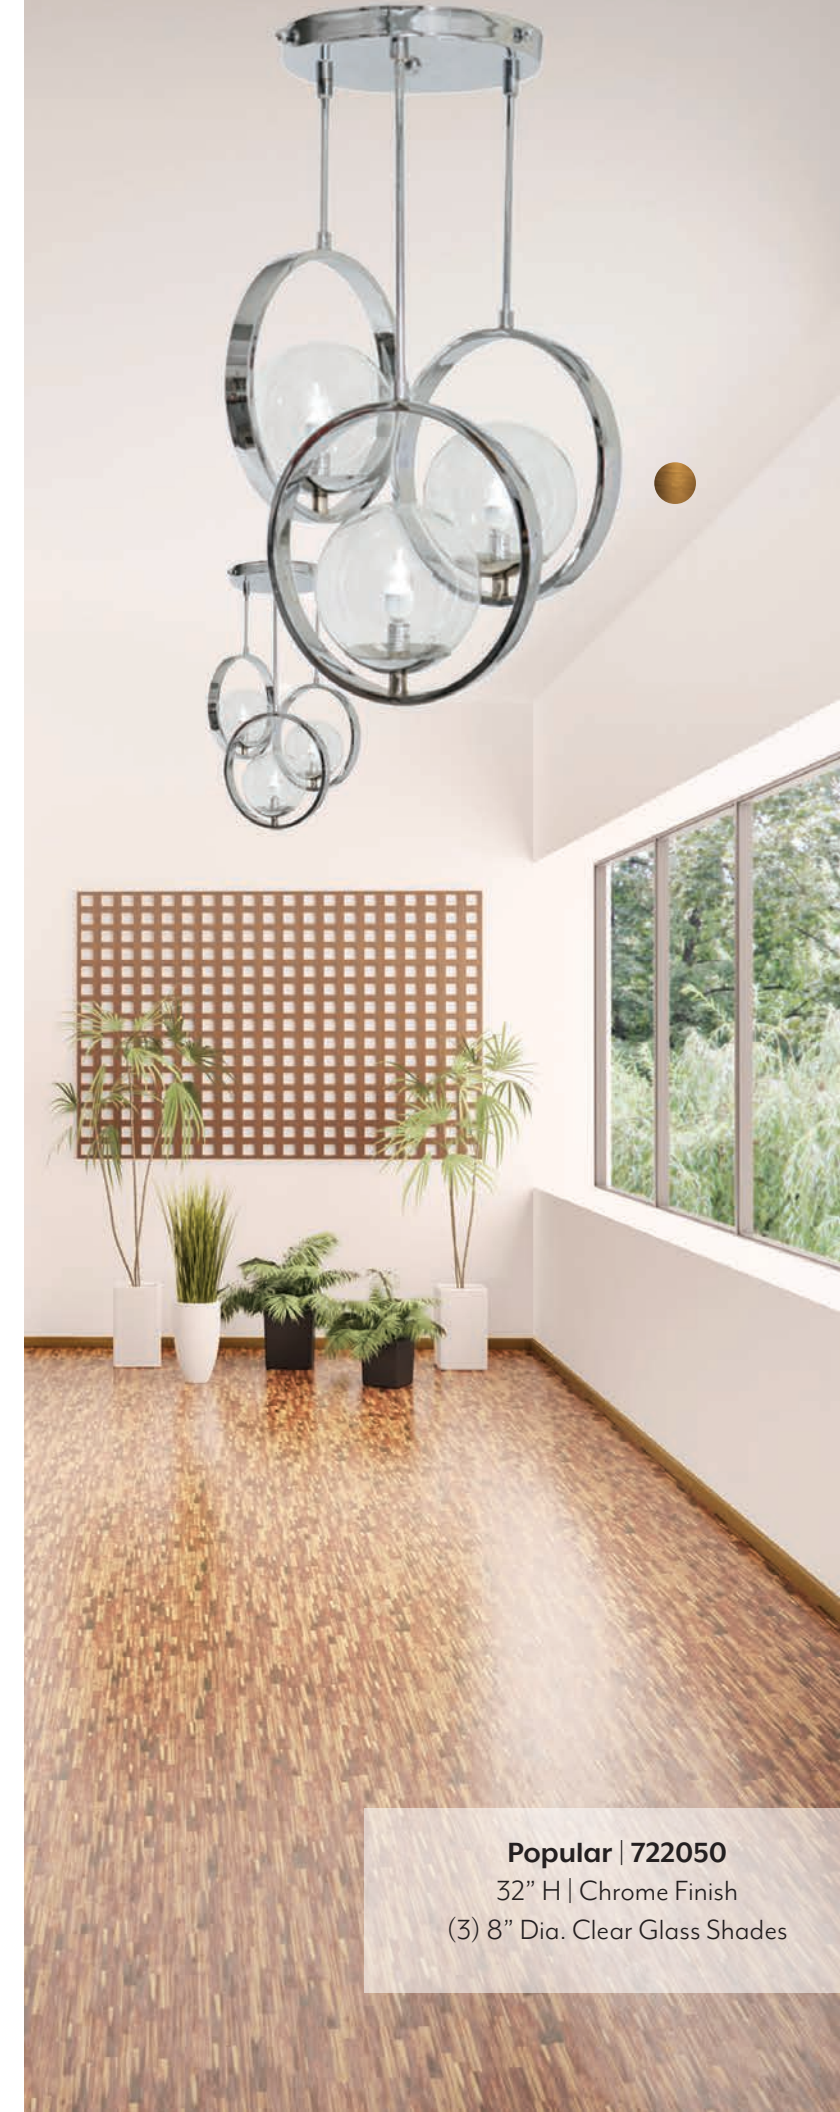

Popular | 722050
32" H | Chrome Finish
(3) 8" Dia. Clear Glass Shades