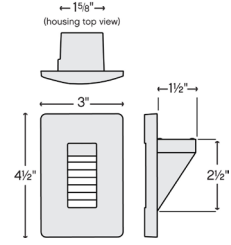

58508 SW3K
LUNA™ STEP LIGHT
120V LED HORIZONTAL
3000K

FINISH OPTIONS

NEW SATIN BLACK FINISH

BRONZE (BZ)

SATIN WHITE (SW)

MATTE BRONZE (MZ)

TITANIUM (TT)

SATIN BLACK (SK)