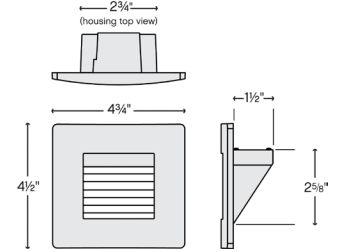

58506 SK
LUNA™ STEP LIGHT
120V LED HORIZONTAL
DOUBLE GANG
2700K