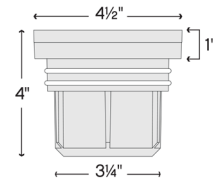

55702 BZ3K
FLAT TOP WELL LIGHT
3000K

55702 BZ27K
FLAT TOP WELL LIGHT
2700K

55702 MZ3K
HARDY ISLAND™
FLAT TOP WELL LIGHT
3000K

55702 MZ27K
HARDY ISLAND™ FLAT
TOP WELL LIGHT
2700K

FEATURES + BENEFITS

- + SOLID CAST BRASS AVAILABLE IN MATTE BRONZE OR DURABLE ALUMINUM CONSTRUCTION IN BRONZE
- + ACCEPTS LUMACORE™ LED
- + 55702 IS DRIVE OVER RATED
- + THREE LENS OPTIONS (20°, 40°, 60°) INCLUDED OFFER VERSATILITY IN BEAM SPREAD VIA AN EASY TO REMOVE AND INSERT OPTIC ASSEMBLY
- + HARDY ISLAND LIFETIME WARRANTY
- + LUMACORE™ LIFETIME WARRANTY