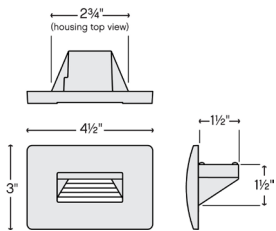

FEATURES + BENEFITS

- + 4W POWER CONSUMPTION
- + DIE CAST ZINC ALUMINUM ALLOY
- + FITS SINGLE OR DOUBLE GANG JUNCTION BOX
- + INDOOR/OUTDOOR ETL RATED
- + ACCEPTS ALL DECORATOR STYLE SWITCH PLATE COVERS
- + 120V AVAILABLE IN 2700K OR 3000K
- + DIMMABLE