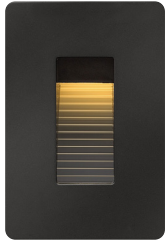

FEATURES + BENEFITS

- + 4W POWER CONSUMPTION
- + DIE CAST ZINC ALUMINUM ALLOY
- + FITS SINGLE OR DOUBLE GANG JUNCTION BOX
- + INDOOR/OUTDOOR ETL RATED
- + ACCEPTS ALL DECORATOR STYLE SWITCH PLATE COVERS
- + 120V AVAILABLE IN 2700K OR 3000K
- + DIMMABLE

15508 SK
LUNA™ STEP LIGHT
12V LED HORIZONTAL
2700K

58508 SK
LUNA™ STEP LIGHT
120V LED HORIZONTAL
2700K

58508 BZ3K
LUNA™ STEP LIGHT
120V LED HORIZONTAL
3000K

58508 SK3K
LUNA™ STEP LIGHT
120V LED HORIZONTAL
3000K

58508 SW3K
LUNA™ STEP LIGHT
120V LED HORIZONTAL
3000K

FINISH OPTIONS

NEW SATIN BLACK FINISH

BRONZE (BZ)

SATIN WHITE (SW)

MATTE BRONZE (MZ)

TITANIUM (TT)

SATIN BLACK (SK)

58504 SK
LUNA™ STEP LIGHT
120V LED VERTICAL
2700K

58504 BZ3K
LUNA™ STEP LIGHT
120V LED VERTICAL
3000K

58504 SK3K
LUNA™ STEP LIGHT
120V LED VERTICAL
3000K

58504 SW3K LUNA™
STEP LIGHT 120V
LED VERTICAL
3000K