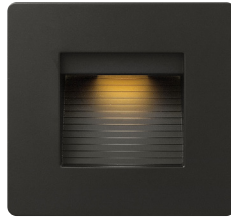

FEATURES + BENEFITS

- + 4W POWER CONSUMPTION
- + DIE CAST ZINC ALUMINUM ALLOY
- + FITS SINGLE OR DOUBLE GANG JUNCTION BOX
- + INDOOR/OUTDOOR ETL RATED
- + ACCEPTS ALL DECORATOR STYLE SWITCH PLATE COVERS
- + 120V AVAILABLE IN 2700K OR 3000K
- + DIMMABLE

15508 SK
LUNA™ STEP LIGHT
12V LED HORIZONTAL
2700K

58508 SK
LUNA™ STEP LIGHT
120V LED HORIZONTAL
2700K

58508 BZ3K
LUNA™ STEP LIGHT
120V LED HORIZONTAL
3000K

58508 SK3K
LUNA™ STEP LIGHT
120V LED HORIZONTAL
3000K

58508 SW3K
LUNA™ STEP LIGHT
120V LED HORIZONTAL
3000K

FINISH OPTIONS

NEW SATIN BLACK FINISH

BRONZE (BZ)

SATIN WHITE (SW)

MATTE BRONZE (MZ)

TITANIUM (TT)

SATIN BLACK (SK)

58504 SK
LUNA™ STEP LIGHT
120V LED VERTICAL
2700K

58504 BZ3K
LUNA™ STEP LIGHT
120V LED VERTICAL
3000K

58504 SK3K
LUNA™ STEP LIGHT
120V LED VERTICAL
3000K

58504 SW3K LUNA™
STEP LIGHT 120V
LED VERTICAL
3000K