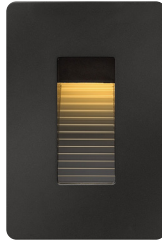

15508 SK
LUNA™ STEP LIGHT
12V LED HORIZONTAL
2700K

58508 SK
LUNA™ STEP LIGHT
120V LED HORIZONTAL
2700K

58508 BZ3K
LUNA™ STEP LIGHT
120V LED HORIZONTAL
3000K

58508 SK3K
LUNA™ STEP LIGHT
120V LED HORIZONTAL
3000K

58508 SW3K
LUNA™ STEP LIGHT
120V LED HORIZONTAL
3000K

FINISH OPTIONS

NEW SATIN BLACK FINISH

BRONZE (BZ)

SATIN WHITE (SW)

MATTE BRONZE (MZ)

TITANIUM (TT)

SATIN BLACK (SK)

58504 SK
LUNA™ STEP LIGHT
120V LED VERTICAL
2700K

58504 BZ3K
LUNA™ STEP LIGHT
120V LED VERTICAL
3000K

58504 SK3K
LUNA™ STEP LIGHT
120V LED VERTICAL
3000K

58504 SW3K LUNA™
STEP LIGHT 120V
LED VERTICAL
3000K