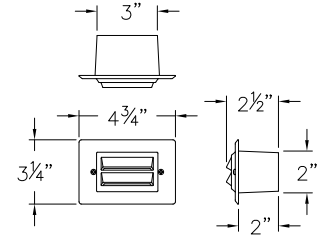

BRICK LIGHT 1594 BZ
HARBOR 2574 AR-LV

BRICK + DECK LIGHTS

1546 MZ-LL
HARDY ISLAND™
HORIZONTAL LED DECK LIGHT
4¾" W x 3¼" H x 2½" D

1546 BZ-LL
HORIZONTAL LED DECK LIGHT
4¾" W x 3¼" H x 2½" D

1594 MZ-LL
HARDY ISLAND™
LOUVERED BRICK LIGHT
8¾" W x 3¼" H x 3¾" D