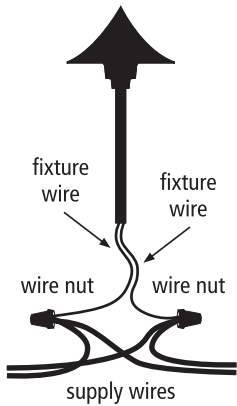

FIXTURE CONNECTION

Hinkley low voltage fixtures come standard with a connection kit, (2) wire nuts and silicone caulk. Fixtures should be attached by splicing them into main supply cable. Wire nuts should be filled with silicone. Twist the wires, then screw on the wire nut. Wrap with electrical tape. Bury any extra wire at the base of fixture to allow for relocation or adjustment.

After wiring your lighting plan, turn the transformer on and check the lamp voltage at each fixture.

MOUNTING

Hinkley low-voltage fixtures come standard with the 0014 BZ ground spike (see accessories, page 122) and can be easily relocated every several years to adjust for the natural growth of trees and plantings.

STEP 4: COMPLETE INSTALLATION

Controls enhance landscape lighting, just as they do interior lighting. Photocells, timers, special lenses and the new landscape controller can help control your lighting plan.