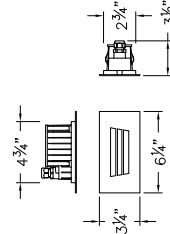

15344 SS
SMALL FLAT BRICK LIGHT
6¼" W x 3¼" H x 3½" D