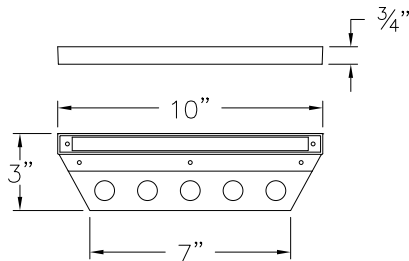

15448 TT
LARGE
DECK SCENCE
10" W x 3/4" H x 3" D
2 1/8" BRACKET DEPTH

15448 BZ
LARGE
DECK SCENCE
10" W x 3/4" H x 3" D
2 1/8" BRACKET DEPTH

15448 ST
LARGE
DECK SCENCE
10" W x 3/4" H x 3" D
2 1/8" BRACKET DEPTH