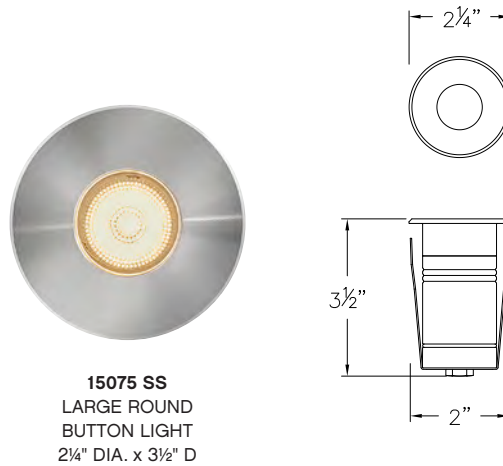

15074 SS
SMALL ROUND
BUTTON LIGHT
1 3/4" DIA. x 3 1/4" D

15075 SS
LARGE ROUND
BUTTON LIGHT
2 1/4" DIA. x 3 1/2" D

15084 SS
SMALL SQUARE
BUTTON LIGHT
1 3/4" SQ. x 3 1/4" D

15085 SS
LARGE SQUARE
BUTTON LIGHT
2 1/4" SQ. x 3 1/2" D