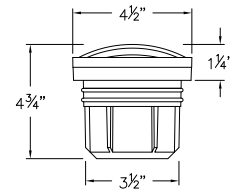

15702 MZ-LMA27K
15702 MZ-LMA30K
FLAT TOP WELL LIGHT
4 1/2" DIA. x 4" H x 1" H TOP
3 1/2" DIA. BASE

15705 BZ-LMA27K
15705 BZ-LMA30K
GRILL TOP WELL LIGHT
4 3/4" DIA. x 4 3/4" H x 1 1/4" H TOP
3 1/2" DIA. BASE