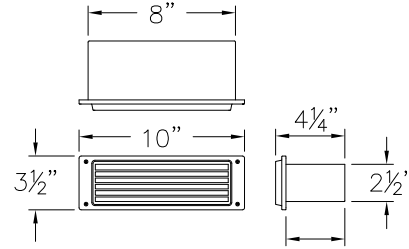

58015 BZ-LL
120V LED STEP LIGHT
7½" W x 4¾" H x 3¼" D

58025 BZ
120V 25W G9 STEP LIGHT
7½" W x 4¾" H x 3¼" D