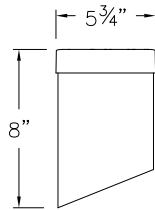

One side is cut away for angling beam direction

LED PAR36 available, see page 131.

1598 BK
REVERSIBLE PAR36 WELL LIGHT
5 3/4" DIA. x 8" H

**TILT ADJUSTABLE
+/- 20°**

1598 MZ-FT
HARDY ISLAND™
FLAT TOP PAR36 WELL LIGHT
5 3/4" DIA. x 8" H