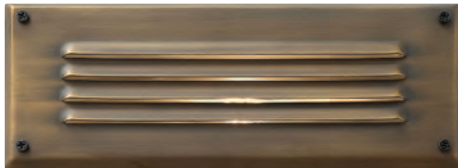

BRICK LIGHT 1594 BZ
HARBOR 2574 AR-LV

BRICK + DECK LIGHTS

1546 MZ-LL
HARDY ISLAND™
HORIZONTAL LED DECK LIGHT
4¾" W x 3¼" H x 2½" D

1546 BZ-LL
HORIZONTAL LED DECK LIGHT
4¾" W x 3¼" H x 2½" D

1594 MZ-LL
HARDY ISLAND™
LOUVERED BRICK LIGHT
8¾" W x 3¼" H x 3¾" D