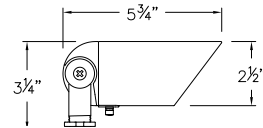

LED ITEM	LED LAMP (INCLUDED) / VOLT AMPS	COLOR TEMP.	DIMMABLE	ITEM	LED LAMP (NOT INCLUDED)	FINISH	CONSTRUCTION	LENS
1536 BZ-LL	4w MR16 LED / 5.7VA	2700K	Yes	1536 BZ	MR16 6w LED (max)	Bronze	Aluminum	Clear
1536 MZ-LL	4w MR16 LED / 5.7VA	2700K	Yes	1536 MZ	MR16 6w LED (max)	Matte Bronze	Solid Brass	Clear
1536 SK-LL	4w MR16 LED / 5.7VA	2700K	Yes	1536 SK	MR16 6w LED (max)	Satin Black	Aluminum	Clear
1536 TXB-LL	4w MR16 LED / 5.7VA	2700K	Yes	1536 TXB	MR16 6w LED (max)	Textured Brown	Aluminum	Clear

Photometrics for spot lights are based off lamp photometrics, see page 133. See page 133-134 for LED conversion lamps. A wiring kit and ground spike (0014 BZ, page 130) are supplied. For accessories, see pages 129-130. For transformers, see pages 127-128. For integrated LumaCORE product, see page 59.