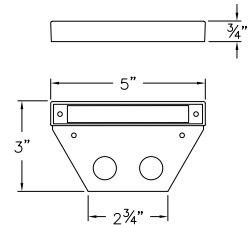

DECK/STEP/PATIO

LED ITEM	LED ENGINE (INCLUDED)	MAX WATTAGE / VOLT AMPS	LUMENS	COLOR TEMP.	DIMMABLE	FINISH	CONSTRUCTION	LENS
15444 BZ, 15444 BZ-10*	NX2	1.10w LED / 1.5VA	60	2700K	Yes	Bronze	Composite	Composite PC
15444 ST, 15444 ST-10*	NX2	1.10w LED / 1.5VA	60	2700K	Yes	Sandstone	Composite	Composite PC
15444 TT, 15444 TT-10*	NX2	1.10w LED / 1.5VA	60	2700K	Yes	Titanium	Composite	Composite PC
15446 BZ, 15446 BZ-10*	NX4	1.90w LED / 2.8VA	140	2700K	Yes	Bronze	Composite	Composite PC
15446 ST, 15446 ST-10*	NX4	1.90w LED / 2.8VA	140	2700K	Yes	Sandstone	Composite	Composite PC
15446 TT, 15446 TT-10*	NX4	1.90w LED / 2.8VA	140	2700K	Yes	Titanium	Composite	Composite PC

*Available as packages of 10. 40,000 hour lifespan. For full warranty information, visit Hinkley.com. For accessories, see pages 129-130. For transformers, see pages 127-128.

PHOTOMETRICS (BASED ON VARIOUS MOUNTING HEIGHTS)

DISTANCE FROM LIGHT		LED ITEM	1'	2'	3'	4'
FOOT CANDLES	12" Mounting	15444 BZ	8.14	1.89	0.77	0.41
	24" Mounting	15444 ST	5.81	4.10	1.74	0.87
	36" Mounting	15444 TT	2.22	1.30	0.75	0.46
	12" Mounting	15446 BZ	20.42	10.33	5.35	2.91
	24" Mounting	15446 ST	4.80	4.45	3.61	2.02
	36" Mounting	15446 TT	2.15	2.24	2.03	1.31

HARDSCAPE SPACING RECOMMENDATIONS

MOUNTING HEIGHT	LED ITEM	CENTER TO CENTER
12"	15444 BZ	24"
24"	15444 ST	24"
36"	15444 TT	30"
12"	15446 BZ	24"
24"	15446 ST	30"
36"	15446 TT	36"