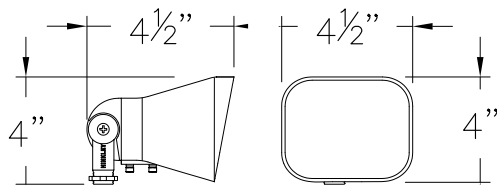

LED ITEM	LED LAMP (INCLUDED)	MAX WATTAGE / VOLT AMPS	COLOR TEMP.	DIMMABLE	FINISH	CONSTRUCTION	LENS
15300 BZ-LL	4WLEDMR16	1-4w MR16 LED / 5.7VA	2700	Yes	Bronze	Aluminum	Frosted
15300 MZ-LL	4WLEDMR16	1-4w MR16 LED / 5.7VA	2700	Yes	Matte Bronze	Brass	Frosted
15300 SK-LL	4WLEDMR16	1-4w MR16 LED / 5.7VA	2700	Yes	Satin Black	Aluminum	Frosted

See Hinkley.com for photometric data. See pages 133-134 for LED conversion lamps. A wiring kit and ground spike (0014 BZ, page 130) are supplied. For accessories, see pages 129-130. For transformers, see pages 127-128.