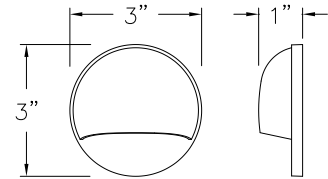

NUVI DECK SCONCES

Nuvi offers exceptional 12V LED horizontal illumination due to its innovative composite optic technology. Constructed of durable, solid vinyl, Nuvi is fit for harsh environments, offering resiliency and a long-life. A diverse range of mounting opportunities and easy installation ensure maximum flexibility. ETL rated for indoor/outdoor use.

LED ITEM	LED ENGINE (INCLUDED)	MAX WATTAGE / VOLT AMPS	LUMENS	COLOR TEMP.	DIMMABLE	FINISH	CONSTRUCTION
15222 BK	NX1	1.40w LED / 1.68VA	100	2700K	Yes	Black	Composite
15222 BZ	NX1	1.40w LED / 1.68VA	100	2700K	Yes	Bronze	Composite
15222 MW	NX1	1.40w LED / 1.68VA	100	2700K	Yes	Matte White	Composite
15232 BK	NX1	1.40w LED / 1.68VA	100	2700K	Yes	Black	Composite
15232 BZ	NX1	1.40w LED / 1.68VA	100	2700K	Yes	Bronze	Composite
15232 MW	NX1	1.40w LED / 1.68VA	100	2700K	Yes	Matte White	Composite

40,000 hour lifespan. A wiring kit is supplied. For accessories, see pages 129-130. For transformers, see pages 127-128.