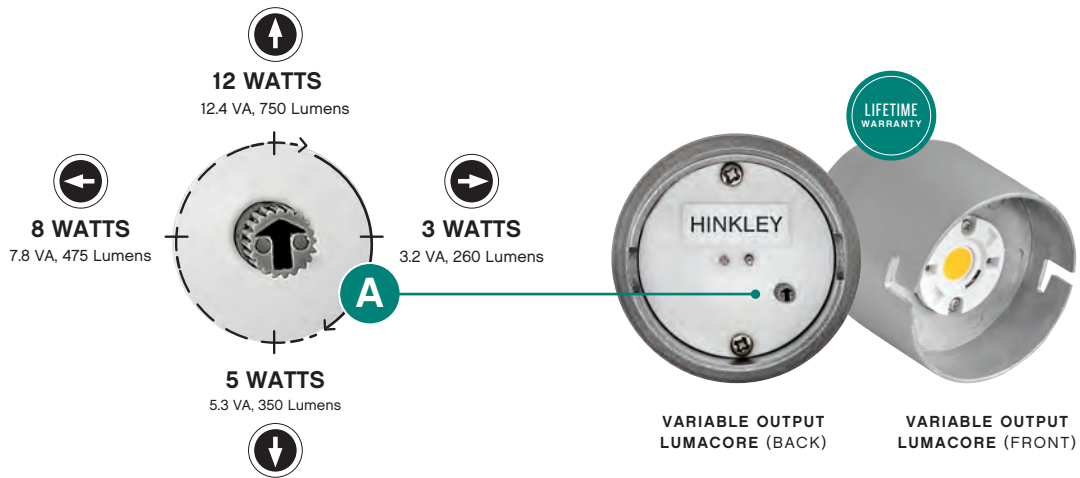

INSIDE THE VARIABLE OUTPUT LumaCORE™ SYSTEM

With **4 output levels** and **3 lenses included**, you can easily mix and match settings to **create 12 combinations of light to fit any application**. The setting combination can be adjusted at any time, allowing you to switch up your landscape lighting as the foliage and your taste changes.
Available in two color temperatures: **2700K (warm white)** or **3000K (white)**.

The rotational output switch **(A)** shown in the **12 Watt setting** can be adjusted with a small flat-bladed screwdriver. Rotate the switch to the positions shown below to set the desired wattage output.

Kelvin Temperature Options: **2700K (Warm White)** or **3000K (White)**

ALL THREE LENS OPTIONS INCLUDED:

20° SPOT

Ideal beam spread for highlighting tall trees, architectural features and flag poles

40° FLOOD

Most common beam spread for up lighting and wall washing

60° WIDE FLOOD

Ideal beam spread for lighting canopies of trees, large structures and wall washing

SEE **PAGE 142** TO EXPLORE THE 120V VARIABLE OUTPUT LumaCORE™