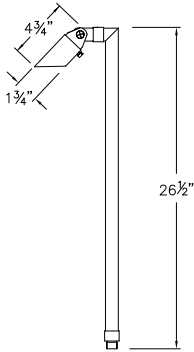

HARDY ISLAND ACCENT LIGHTS

HARDY ISLAND

16501 MZ
16501 MZ-27K60
 HARDY ISLAND™
 SPOT LIGHT
 1 3/4" DIA. SHROUD
 4 3/4" W x 2 1/2" H

16507 MZ
16507 MZ-27K60
 HARDY ISLAND™
 SPOT LIGHT & STEM
 1 3/4" DIA. SHROUD
 4 3/4" W x 26 1/2" H