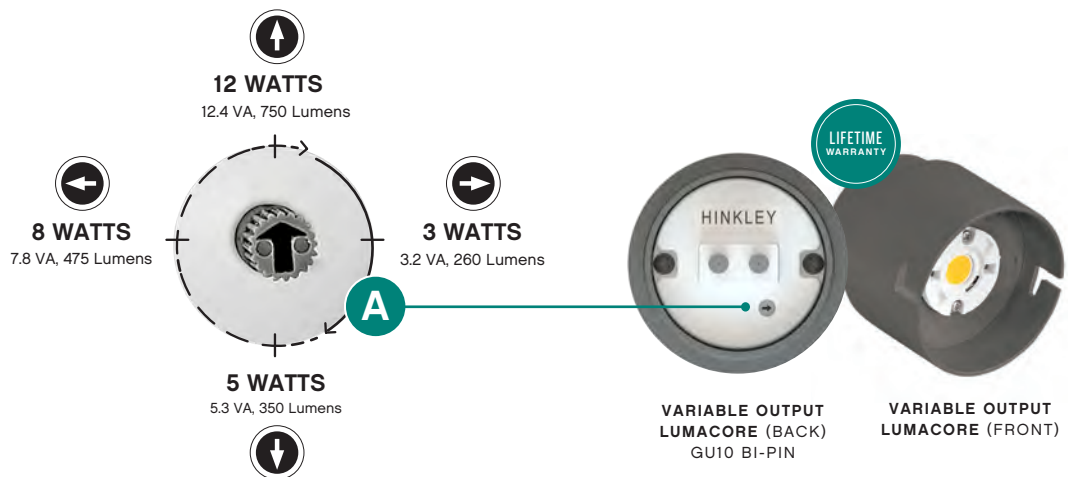

INSIDE THE VARIABLE OUTPUT 120V LumaCORE™ SPOT LIGHT

With **4 output levels** and **3 lenses included**, you can easily mix and match settings to **create 12 combinations of light to fit any application**. The setting combination can be adjusted at any time, allowing you to switch up your landscape lighting as the foliage and your taste changes.

Available in two color temperatures: **2700K (warm white)** or **3000K (white)**.

The rotational output switch (**A**) shown in the **12 Watt setting** can be adjusted with a small flat-bladed screwdriver. Rotate the switch to the positions shown below to set the desired wattage output.

Kelvin Temperature Options: **2700K (Warm White)** or **3000K (White)**

ALL THREE LENS OPTIONS INCLUDED:

20° SPOT

Ideal beam spread for highlighting tall trees, architectural features and flag poles

40° FLOOD

Most common beam spread for up lighting and wall washing

60° WIDE FLOOD

Ideal beam spread for lighting canopies of trees, large structures and wall washing

SEE **PAGE 56** TO EXPLORE THE 12V VARIABLE OUTPUT LumaCORE™