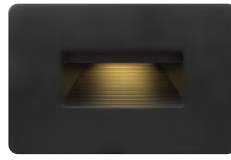

58508 SK3K
120V LUNA
STEP LIGHT 3000K
4½" W x 3" H