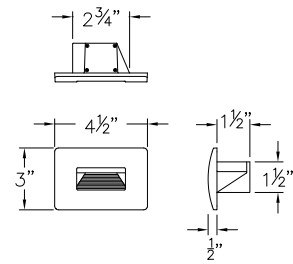

LED ITEM	LED ENGINE (INCLUDED)	MAX WATTAGE	LUMENS	COLOR TEMP.	DIMMABLE	FINISH	CONSTRUCTION
58508 BZ	LS-20	4w	240	2700K	Yes	Bronze	Zinc Aluminum Alloy
58508 MZ	LS-20	4w	240	2700K	Yes	Matte Bronze	Forged Brass Face Plate
58508 SK	LS-20	4w	240	2700K	Yes	Satin Black	Zinc Aluminum Alloy
58508 SW	LS-20	4w	240	2700K	Yes	Satin White	Zinc Aluminum Alloy
58508 TT	LS-20	4w	240	2700K	Yes	Titanium	Zinc Aluminum Alloy

40,000 hour lifespan. A wiring kit is supplied. For line voltage accessories, see page 158.

PHOTOMETRICS (BASED ON VARIOUS MOUNTING HEIGHTS)

DISTANCE FROM LIGHT		LED ITEM	1'	2'	3'	4'	5'	6'	7'	8'	
FOOT CANDLES	8" Mounting	58508 BZ	3.58	0.71	0.2						
	16" Mounting			0.86	0.38	0.15					
	30" Mounting				0.27	0.24	0.13				
	8" Mounting	58508 MZ	3.79	0.79	0.23						
	16" Mounting			0.90	0.41	0.17					
	30" Mounting				0.33	0.29	0.14				
	6" Mounting	58508 SK	1.08	0.03	0.01						
	18" Mounting			0.62	0.55	0.08	0.01				
	30" Mounting			0.07	0.26	0.21	0.11	0.03	0.01		
	8" Mounting	58508 SW	7.0	2.19	0.97	0.57	0.37	0.26	0.19	0.14	
	16" Mounting			0.66	0.158	0.85	0.5	0.32	0.23	0.16	0.12
	30" Mounting				0.32	0.52	0.43	0.3	0.23	0.16	0.12
8" Mounting	58508 TT	4.5	1.8	0.45	0.25	0.15	0.11				
16" Mounting				1.03	0.54	0.27	0.15	0.1			
30" Mounting					0.32	0.29	0.19	0.12