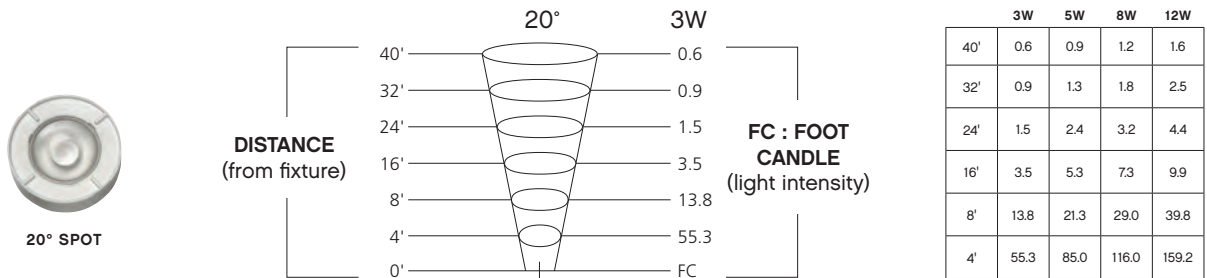

VARIABLE OUTPUT LumaCORE™ ENGINE PHOTOMETRICS

The LumaCORE Variable Output Engine broadens landscape lighting options in a single unit. Select the combination of settings to highlight your home's architectural features, accentuate the natural beauty of your property, extend your outdoor living space, and add safety and security around your home.

PHOTOMETRIC GUIDE

Degrees shown indicate the angle of beam spread at 3W.
All three lenses are included with each Variable Output LumaCORE System.