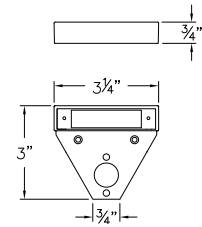

15446 ST
15446 ST-10
MEDIUM
DECK SCONCE
5" W x ¾" H x 3" D
2⅛" BRACKET DEPTH