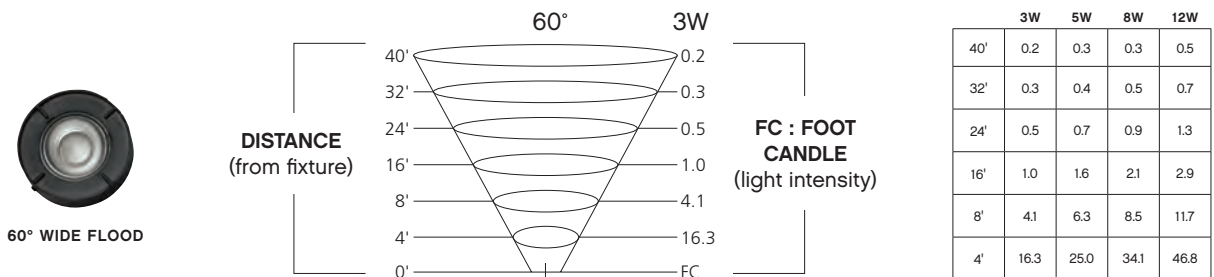

VARIABLE OUTPUT LumaCORE™ ENGINE PHOTOMETRICS

The LumaCORE Variable Output Engine broadens landscape lighting options in a single unit. Select the combination of settings to highlight your home's architectural features, accentuate the natural beauty of your property, extend your outdoor living space, and add safety and security around your home.

PHOTOMETRIC GUIDE

Degrees shown indicate the angle of beam spread at 3W.
All three lenses are included with each Variable Output LumaCORE System.