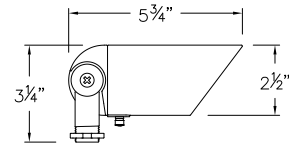

1536 MZ-LMA27K
1536 MZ-LMA30K
 HARDY ISLAND™
 SPOT LIGHT
 2½" DIA. SHROUD
 5¾" W x 3¼" H

1536 BZ-LMA27K
1536 BZ-LMA30K
 SPOT LIGHT
 2½" DIA. SHROUD
 5¾" W x 3¼" H

1536 SK-LMA27K
1536 SK-LMA30K
 SPOT LIGHT
 2½" DIA. SHROUD
 5¾" W x 3¼" H