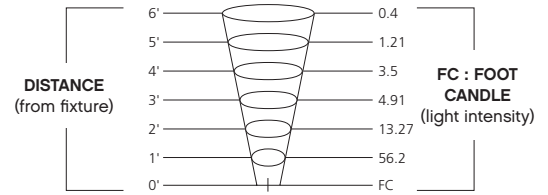

PHOTOMETRIC GUIDE

15075 SS