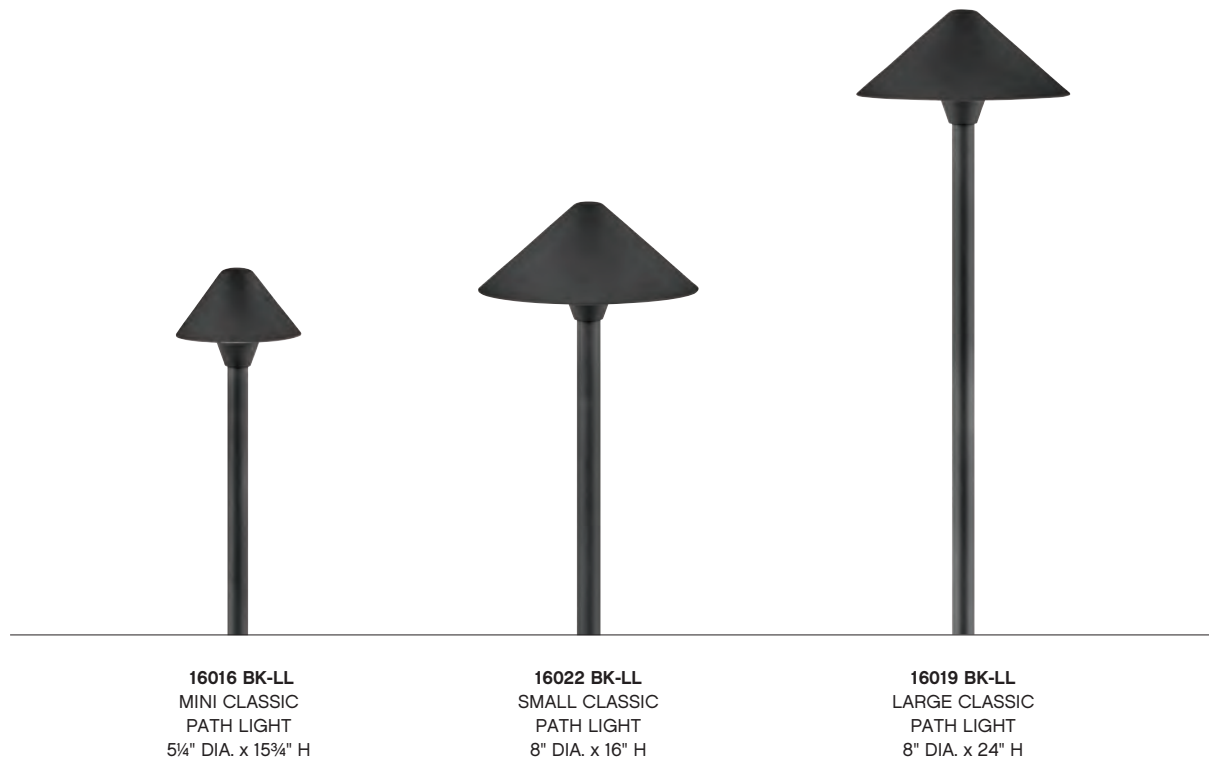

SPRINGFIELD PATH LIGHTS

Inspired by Hinkley's superior Hardy Island collection, the complementary new Springfield path light is a robust, practical option in durable aluminum with a powder coated finish. Sleek and minimal, Springfield is available in a variety of best-selling sizes and classic finishes to easily accommodate any project.

LED ITEM	LED LAMP (INCLUDED)	LED WATTAGE / VOLT AMPS	COLOR TEMP.	DIMMABLE	FINISH	CONSTRUCTION	GLASS
16016 BK-LL	00T3-27LED-1.5	1-1.5w T3 LED / 1.8VA	2700K	Yes	Black	Aluminum	Clear
16019 BK-LL	00T3-27LED-1.5	1-1.5w T3 LED / 1.8VA	2700K	Yes	Black	Aluminum	Clear
16022 BK-LL	00T3-27LED-1.5	1-1.5w T3 LED / 1.8VA	2700K	Yes	Black	Aluminum	Clear

See pages 133-134 for LED bulbs. A wiring kit and ground spike (0014 BZ, page 130) are supplied. For accessories, see pages 129-130. For transformers, see pages 127-128. For complete product details and LED specifications, refer to Hinkley.com.

PHOTOMETRICS

DISTANCE FROM LIGHT	LED ITEM	1'	2'	3'	4'	5'	6'	7'
FOOT CANDLES	16016 BK-LL	1.68	0.67	0.29	0.06			
	16019 BK-LL	2.85	0.77	0.41	0.23	0.13	0.07	0.01
	16022 BK-LL	2.16	0.85	0.33	0.15	0.02