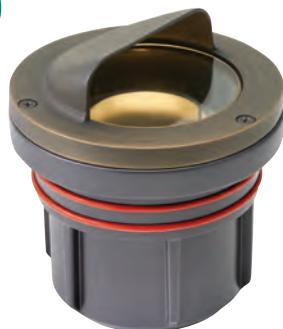

VARIABLE OUTPUT LumaCORE™ WELL LIGHTS