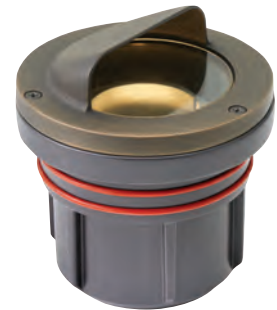

15708 MZ
HARDY ISLAND™
SHIELDED WELL LIGHT
4 1/2" DIA. x 5" H x 2" H TOP
3 1/2" DIA. BASE

ITEM	LED LAMP (NOT INCLUDED)	FINISH	CONSTRUCTION	LENS
15702 BZ*, MZ*	MR16 12w LED (max)	Bronze, Matte Bronze	Aluminum, Brass and Aluminum	Clear
15705 BZ, MZ	MR16 12w LED (max)	Bronze, Matte Bronze	Aluminum, Brass and Aluminum	Clear
15708 BZ, MZ	MR16 12w LED (max)	Bronze, Matte Bronze	Aluminum, Brass and Aluminum	Clear

*15702 is drive over rated up to 4,500 lbs. A wiring kit is supplied. Photometrics for well lights are based off lamp photometrics, see page 133. For accessories, see pages 129-130. For transformers, see pages 127-128. For Variable Output LumaCORE product, see page 61.