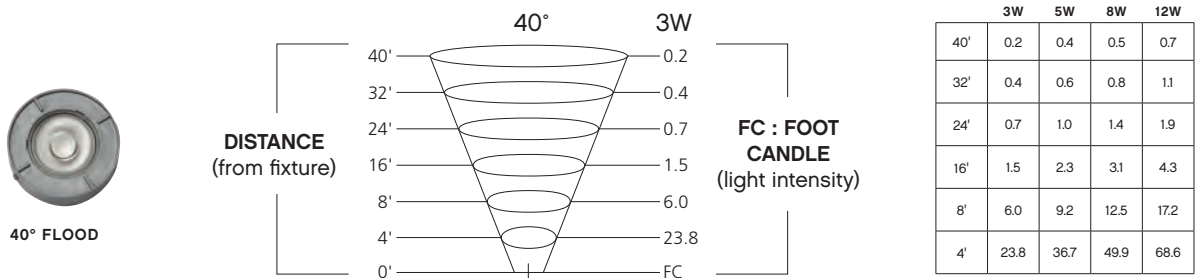

VARIABLE OUTPUT LumaCORE™ ENGINE PHOTOMETRICS

The LumaCORE Variable Output Engine broadens landscape lighting options in a single unit. Select the combination of settings to highlight your home's architectural features, accentuate the natural beauty of your property, extend your outdoor living space, and add safety and security around your home.

PHOTOMETRIC GUIDE

Degrees shown indicate the angle of beam spread at 3W.
All three lenses are included with each Variable Output LumaCORE System.