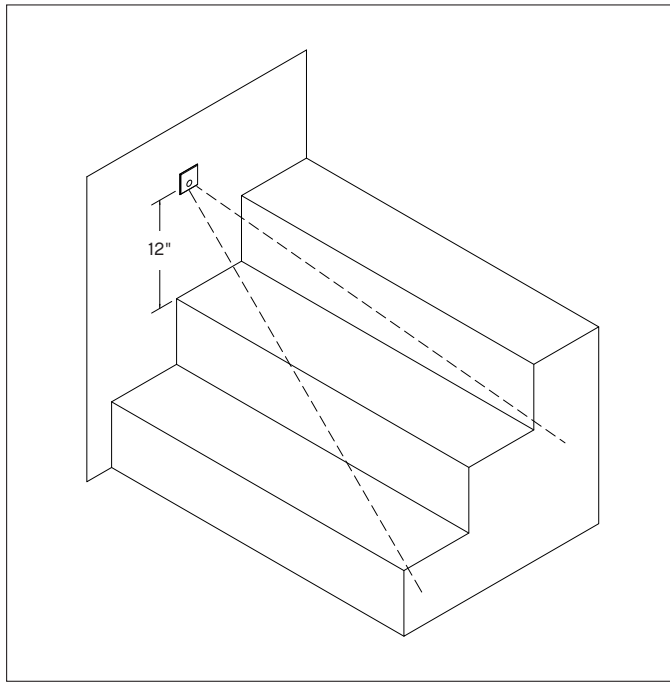

DESIGN NOTE

Exceptionally dimmable and directional light safely illuminates steps and walkways.

PHOTOMETRIC GUIDE