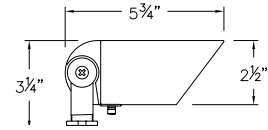

VARIABLE OUTPUT LumaCORE™ 120V SPOT + WELL LIGHTS

5536 BZ-LMA27K
5536 BZ-LMA30K
SPOT LIGHT
2 1/2" DIA. SHROUD
5 3/4" W x 3 1/4" H

5536 SK-LMA27K
5536 SK-LMA30K
SPOT LIGHT
2 1/2" DIA. SHROUD
5 3/4" W x 3 1/4" H