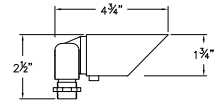

HARDY ISLAND ACCENT LIGHTS

HARDY ISLAND

16501 MZ
16501 MZ-27K60
 HARDY ISLAND™
 SPOT LIGHT
 1 3/4" DIA. SHROUD
 4 3/4" W x 2 1/2" H

16507 MZ
16507 MZ-27K60
 HARDY ISLAND™
 SPOT LIGHT & STEM
 1 3/4" DIA. SHROUD
 4 3/4" W x 26 1/2" H