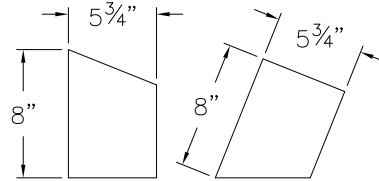

One side is cut away for angling beam direction

LED PAR36 available, see page 131.

1598 BK
REVERSIBLE PAR36 WELL LIGHT
5 3/4" DIA. x 8" H

**TILT ADJUSTABLE
+/- 20°**

1598 MZ-FT
HARDY ISLAND™
FLAT TOP PAR36 WELL LIGHT
5 3/4" DIA. x 8" H