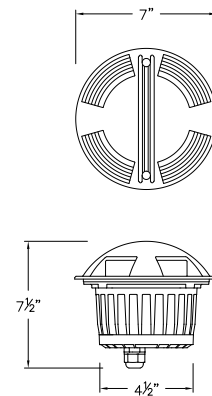

15710 SS
UNI-DIRECTIONAL
WELL LIGHT
2¾" DIA. x 5¾" D

15712 SS
UNI-DIRECTIONAL
WELL LIGHT
7" DIA. x 7½" D

15740 SS
QUAD-DIRECTIONAL
WELL LIGHT
2¾" DIA. x 5¾" D

15742 SS
QUAD-DIRECTIONAL
WELL LIGHT
7" DIA. x 7½" D