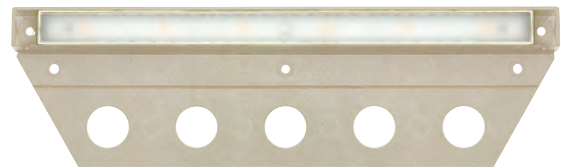

15448 ST
LARGE
DECK SCENCE
10" W x 3/4" H x 3" D
2 1/8" BRACKET DEPTH

DECK/STEP/PATIO

LED ITEM	LED ENGINE (INCLUDED)	MAX WATTAGE / VOLT AMPS	LUMENS	COLOR TEMP.	DIMMABLE	FINISH	CONSTRUCTION	LENS
15448 BZ	NX5	3.5w LED / 6VA	260	2700K	Yes	Bronze	Composite	Composite PC
15448 ST	NX5	3.5w LED / 6VA	260	2700K	Yes	Sandstone	Composite	Composite PC
15448 TT	NX5	3.5w LED / 6VA	260	2700K	Yes	Titanium	Composite	Composite PC

40,000 hour lifespan. For full warranty information, visit Hinkley.com. For accessories, see pages 129-130. For transformers, see pages 127-128.

PHOTOMETRICS (BASED ON VARIOUS MOUNTING HEIGHTS)

DISTANCE FROM LIGHT		LED ITEM	1'	2'	3'	4'
FOOT CANDLES	12" Mounting	15448 BZ	28.3	6.94	3.01	1.65
	24" Mounting	15448 ST	14.1	6.08	3.05	1.71
	36" Mounting	15448 TT	7.56	4.46	2.73	1.79

NUVI™ HARDSCAPE SPACING RECOMMENDATIONS

MOUNTING HEIGHT	LED ITEM	CENTER TO CENTER
12"	15448 BZ	30"
24"	15448 ST	36"
36"	15448 TT	42"