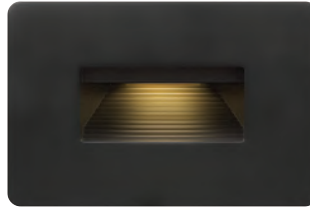

120V LIGHTING

LUNA STEP LIGHT
58504 TT

120V LUNA STEP LIGHTS

58508 BZ
120V STEP LIGHT
4½" W x 3" H

58508 SK
120V STEP LIGHT
4½" W x 3" H

58508 MZ
120V STEP LIGHT
4½" W x 3" H

58508 SW
120V STEP LIGHT
4½" W x 3" H