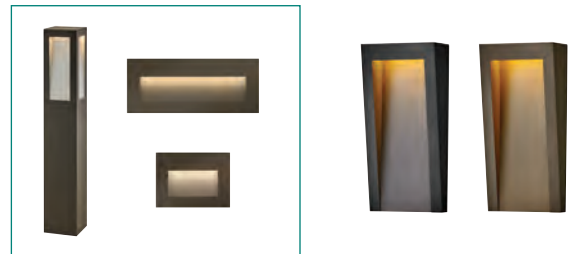

TAPER™

TAPER DECK + STEP LIGHTS, PAGE 97;
TAPER BOLLARDS, PAGE 151
TO SEE ALL TAPER OUTDOOR
FIXTURES, SEE HINKLEY.COM