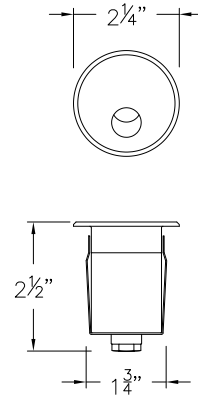

15252 SS
ROUND STEP/WALL LIGHT
2 1/4" DIA. x 2 1/2" D

LED ITEM	LED ENGINE (INCLUDED)	MAX WATTAGE / VOLT AMPS	LUMENS	COLOR TEMP.	DIMMABLE	FINISH	CONSTRUCTION	LENS
15242 SS	D15242/52	4w LED / 4.8VA	30	3000K	Yes	Stainless Steel	Stainless Steel	Clear
15252 SS	D15242/52	4w LED / 4.8VA	30	3000K	Yes	Stainless Steel	Stainless Steel	Clear

Suitable for use in wet (outdoor direct rain or sprinkler) locations as defined by NEC and CEC. Constructed with 316 stainless steel. Rated for both indoor and outdoor use. IP67 outdoor rated. LED integrated components carry a 10-year limited warranty. 4" burial sleeve included.