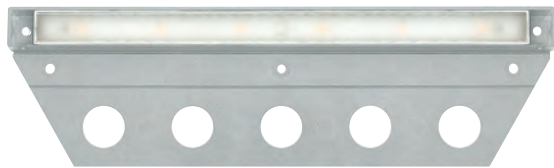

NUVI HARDSCAPE

Nuvi offers exceptional 12V LED horizontal illumination due to its innovative composite optic technology. Constructed of durable, solid vinyl, Nuvi is fit for harsh environments, offering resiliency and a long-life. A diverse range of mounting opportunities and easy installation ensure maximum flexibility. ETL rated for indoor/outdoor use.

15448 TT
LARGE
DECK SCENCE
10" W x 3/4" H x 3" D
2 1/8" BRACKET DEPTH