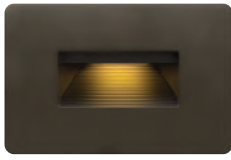

120V LUNA STEP LIGHTS - 3000K

58508 BZ3K
120V LUNA
STEP LIGHT 3000K
4½" W x 3" H