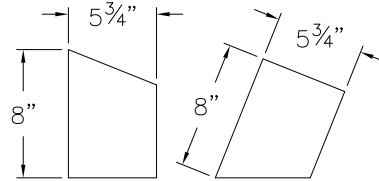

LED PAR36 available, see page 131.