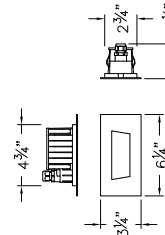

LED ITEM	LED ENGINE (INCLUDED)	MAX WATTAGE / VOLT AMPS	LUMENS	COLOR TEMP.	DIMMABLE	FINISH	CONSTRUCTION	LENS
15334 SS	D15334/44	5w LED / 6.8VA	80	3000	Yes	Stainless Steel	Stainless Steel	Frosted
15344 SS	D15334/44	5w LED / 6.8VA	65	3000	Yes	Stainless Steel	Stainless Steel	Frosted

40,000-hour lifespan. Suitable for use in wet (outdoor direct rain or sprinkler) locations as defined by NEC and CEC. Constructed with 316 stainless steel. Rated for both indoor and outdoor use. IP65 outdoor rated. LED integrated components carry a 10-year limited warranty. The included mounting box is required for installation.

PHOTOMETRICS														
DISTANCE FROM LIGHT		ITEM	1'	2'	3'	4'	5'	6'	7'	8'	9'	10'	11'	12'
FOOT CANDLES	12" Front	15334 SS	4.84	1.89	0.76	0.35	0.21	0.12	0.1	0.06	0.04	0.03	0.02	0.01
	12" Side		0.41	0.09	0.01									
	18" Front		2.72	1.56	0.66	0.35	0.22	0.15	0.11	0.07	0.05	0.03	0.01	
	18" Side		0.42	0.13	0.01									
	12" Front	15344 SS	5.71	2.46	1.08	0.52	0.3	0.19	0.14	0.1	0.08	0.05	0.03	
	12" Side		0.32	0.12	0.02	0.01								
	18" Front		3.08	1.82	0.93	0.46	0.29	0.19	0.13	0.09	0.08	0.06	0.05	0.04
	18" Side		0.32	0.06	0.02	0.01