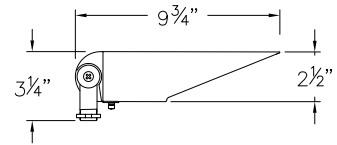

1536 MZ-LMA27K
1536 MZ-LMA30K
 HARDY ISLAND™
 SPOT LIGHT
 2½" DIA. SHROUD
 5¾" W x 3¼" H

1536 BZ-LMA27K
1536 BZ-LMA30K
 SPOT LIGHT
 2½" DIA. SHROUD
 5¾" W x 3¼" H

1536 SK-LMA27K
1536 SK-LMA30K
 SPOT LIGHT
 2½" DIA. SHROUD
 5¾" W x 3¼" H