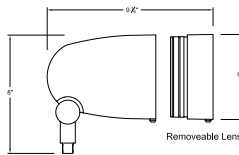

120V

55000 BZ
LG. SPOT LIGHT
(Shown with lens and shroud)
6¾" DIA. SHROUD x 8" H
17¾" W WITH SHROUD