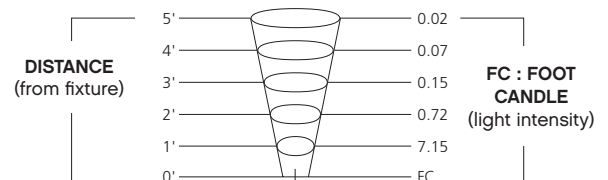

DESIGN NOTE

Exceptionally dimmable and directional light safely illuminates steps and walkways.

PHOTOMETRIC GUIDE

15252 SS