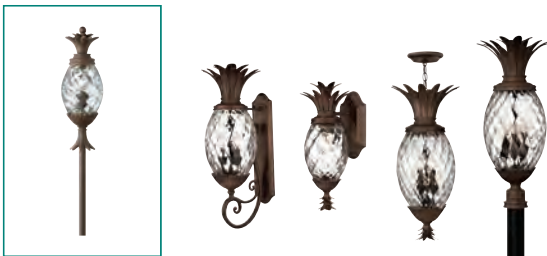

PLANTATION™

PLANTATION PATH LIGHT, PAGE 35
TO SEE ALL PLANTATION OUTDOOR
FIXTURES, SEE HINKLEY.COM