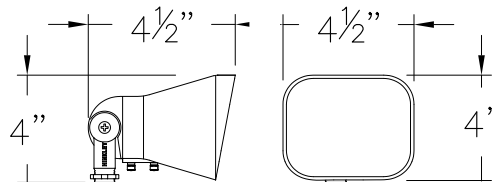

LED ITEM	LED ENGINE (INCLUDED)	MAX WATTAGE	VOLT AMPS	LUMENS	COLOR TEMP.	FINISH	CONSTRUCTION	LENS
15300 BZ-LMA27K	27G4SE-12W	3, 5, 8, 12w	3.2, 5.3, 7.8, 12.4VA	260, 350, 475, 750	2700K	Bronze	Aluminum	Frosted
15300 BZ-LMA30K	30G4SE-12W	3, 5, 8, 12w	3.2, 5.3, 7.8, 12.4VA	260, 350, 475, 750	3000K	Bronze	Aluminum	Frosted
15300 MZ-LMA27K	27G4SE-12W	3, 5, 8, 12w	3.2, 5.3, 7.8, 12.4VA	260, 350, 475, 750	2700K	Matte Bronze	Cast Brass	Frosted
15300 MZ-LMA30K	30G4SE-12W	3, 5, 8, 12w	3.2, 5.3, 7.8, 12.4VA	260, 350, 475, 750	3000K	Matte Bronze	Cast Brass	Frosted
15300 SK-LMA27K	27G4SE-12W	3, 5, 8, 12w	3.2, 5.3, 7.8, 12.4VA	260, 350, 475, 750	2700K	Satin Black	Aluminum	Frosted
15300 SK-LMA30K	30G4SE-12W	3, 5, 8, 12w	3.2, 5.3, 7.8, 12.4VA	260, 350, 475, 750	3000K	Satin Black	Aluminum	Frosted

40,000 hour lifespan. A wiring kit is supplied. Photometrics for spot lights are based off engine photometrics. A wiring kit and ground spike (0014 BZ, page 130) are supplied. For accessories, see pages 129-130. For transformers, see pages 127-128. For non-integrated base item, see page 80. For warranty details, see Hinkley.com.