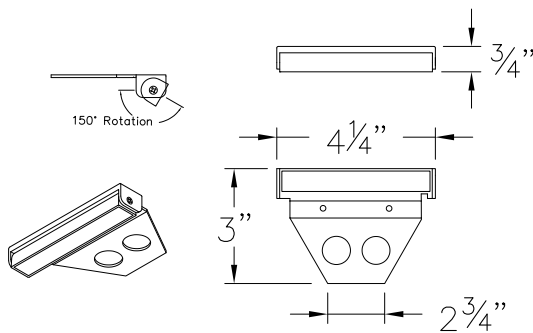

15556 MZ
HARDY ISLAND
BRAVO LED HARDSCAPE
4 1/4" W x 3/4" H x 3" D

DESIGN NOTE

Linear head rotates 150° for precise adjustments. Design incorporates a service wire loop.

Shown in tilted installation configuration.