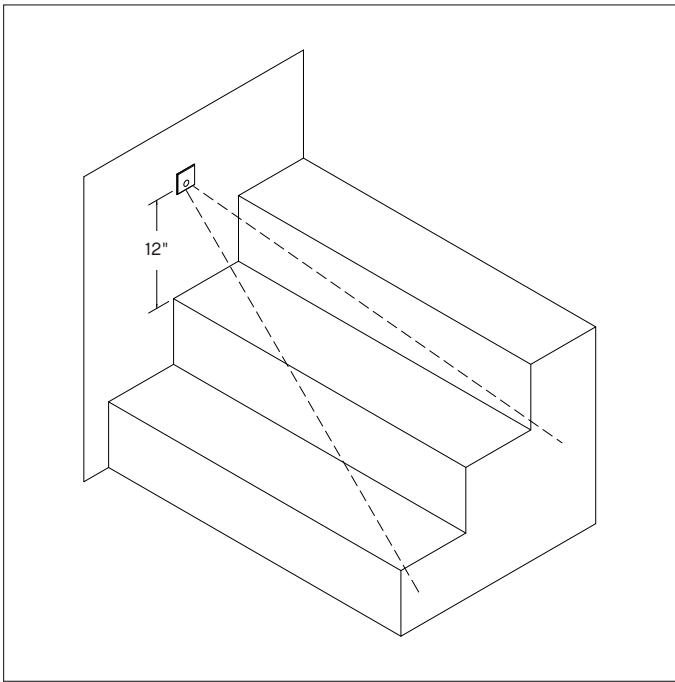

DESIGN NOTE

Exceptionally dimmable and directional light safely illuminates steps and walkways.