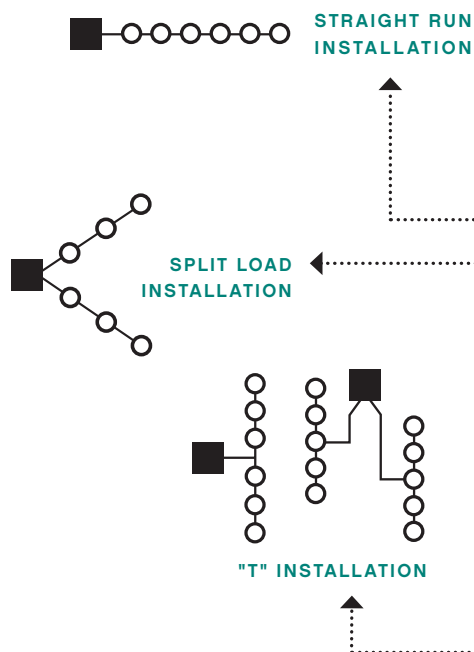

STEP 3: WIRING YOUR SYSTEM

CABLE FIXTURE AND LAYOUT

If your lighting plan requires more than one transformer, you will need to divide the fixtures into groups or zones. To do so, consider the many areas of your property and how they are used. You may want all of the front yard lighting on one transformer, patio and deck lighting on another transformer, etc. The location of your electrical outlets will also help you to determine how to group the fixtures.

The pictured diagrams will help you wire your system. The black box represents the transformer.

STRAIGHT RUN INSTALLATION

Fixtures run in sequence directly from the transformer.

SPLIT LOAD INSTALLATION

With a Split Load installation, fixtures run in two or more directions from the transformer. Locate the transformer in the center of the run and connect wires to the transformer as you would when using straight run installation.

"T" INSTALLATION

A "T" installation allows more equal distribution of power to the center of the run, or to the run some distance away. For lengthy runs, use 8 or 10 AWG cable to split. Use 12 AWG cable to cross the "T" between fixtures.

6 fixtures x 2.1 W each =
12.6 W total
(ACTUAL ENERGY CONSUMED)

6 fixtures x 3.2 VA each =
19.2 VA total
(MINIMUM TRANSFORMER REQUIRED)

MINIMAL VOLTAGE DROP WITH LED

LED fixtures use less amperage than incandescent, therefore more fixtures can be used in a single cable run as compared to incandescent. Each fixture has a built-in durable driver circuit that accepts a wider input voltage range (10VAC-15VAC) thus eliminating the common voltage-drop problems experienced with incandescent systems. Most fixtures can be wired in straight run installations eliminating the need to create zones or split loads. The driver in each fixture will regulate the input voltage and properly power the LED.

VA (VOLT-AMPS) & W (WATTAGE)

All LED fixtures are measured in wattage (the actual electric consumed by the LED) and volt-amps VA (the power supply required to operate the LED). LED drivers convert the 12V alternating current (AC) to direct current (DC) to power the LED chip(s). This additional power to change the current is measured as volt-amps (VA) for each fixture. The VA indicates the power supply or transformer requirement you will need to operate the LEDs. To properly size your transformer, add up the VA for all fixtures on the system. To calculate your energy cost, add up the measured wattage rating of each LED.

FOR FURTHER INSTRUCTIONS ON FIXTURE CONNECTION, MOUNTING AND ACCESSORIES, FOLLOW HINKLEY'S INCANDESCENT INSTALLATION INSTRUCTIONS FOUND ON PAGES 15-16.