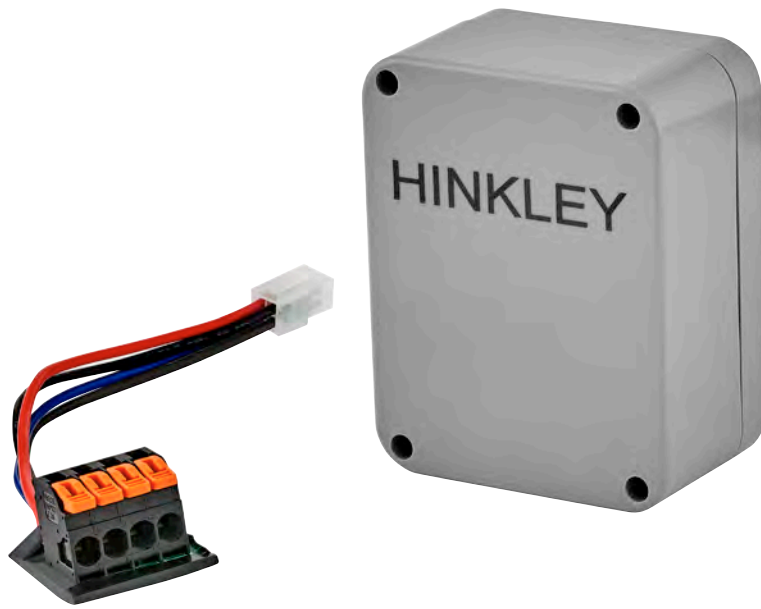

0150 WLC
SMART LANDSCAPE WIRELESS
CONTROL + DIMMER