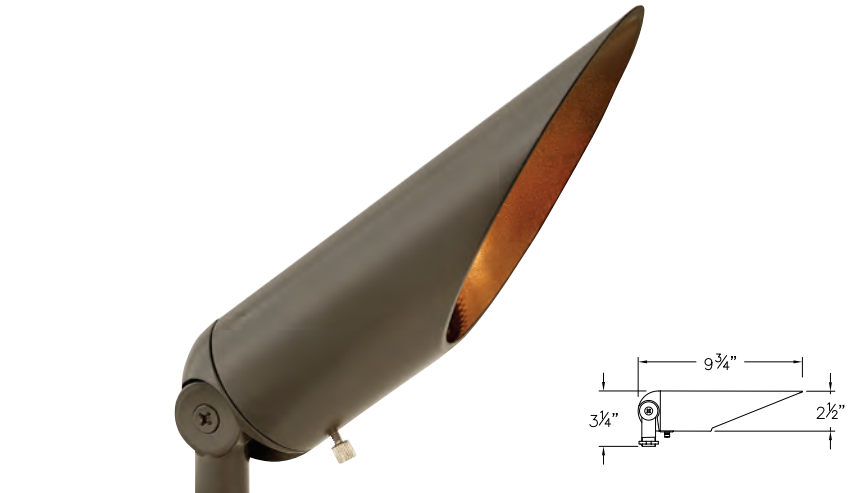

MR16 SPOT LIGHTS

Choose your appropriate MR16 bulb. See page 133.

Anti-glare hex louvers available. See page 130.

ACCENT LIGHTING

1535 BZ
MR16 SPOT LIGHT
2 1/2" DIA. SHROUD
9 3/4" W x 3 1/4" H

DESIGN NOTE | 1536 BZDN is down light only