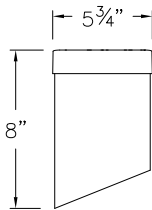

ACCENT LIGHTING

1598 BK
REVERSIBLE PAR36 WELL LIGHT
5 3/4" DIA. x 8" H

**TILT ADJUSTABLE
+/- 20°**

1598 MZ-FT
HARDY ISLAND™
FLAT TOP PAR36 WELL LIGHT
5 3/4" DIA. x 8" H