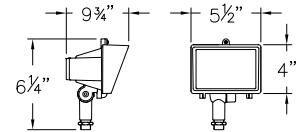

1539 BS
MR16 BRASS SUBMERSIBLE
POND LIGHT
3 3/4" DIA. SHROUD
5" W x 4 1/2" H
(SUPPLIED WITH 25' LEAD CABLE)

1521 BZ
FLOOD LIGHT
WITH FROSTED LENS
5 1/2" W x 4" H SHROUD
5" W x 6 1/4" H

ITEM	LAMP (NOT INCLUDED)	FINISH	CONSTRUCTION	LENS
1521 BZ	MR16 6w LED (max)	Bronze	Aluminum	Frosted
1530 BZ	MR8 4w LED (max)	Bronze	Aluminum	Clear
1539 BS	MR16 6w LED (max)	Brass	Solid Brass	Clear
1583 NC	MR16 6w LED (max)	Natural Copper	Copper and Brass	Clear

See Hinkley.com for photometric data. See pages 133-134 for LED conversion lamps. A wiring kit and ground spike (0014 BZ, page 130) are supplied. For accessories, see pages 129-130. For transformers, see pages 127-128.