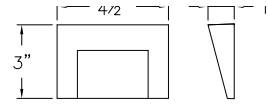

1557 BZ
12V DECK SCONCE
8" W x 3" H x 1" EXT.