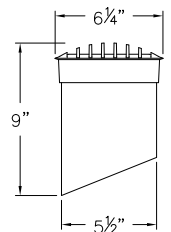

One side is cut away for angling beam direction

LED PAR36 available, see page 131.

1598 BK
REVERSIBLE PAR36 WELL LIGHT
5 3/4" DIA. x 8" H

**TILT ADJUSTABLE
+/- 20°**

1598 MZ-FT
HARDY ISLAND™
FLAT TOP PAR36 WELL LIGHT
5 3/4" DIA. x 8" H