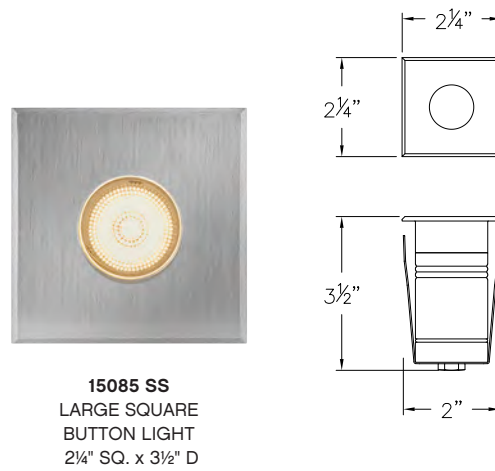

15085 SS
LARGE SQUARE
BUTTON LIGHT
2 1/4" SQ. x 3 1/2" D

LED ITEM	LED ENGINE (INCLUDED)	MAX WATTAGE / VOLT AMPS	LUMENS	COLOR TEMP.	DIMMABLE	FINISH	CONSTRUCTION	LENS
15074 SS	D15074/84	2.5w LED / 3VA	50	3000K	Yes	Stainless Steel	Stainless Steel	Clear Optic
15075 SS	D15075/85	4w LED / 4.8VA	150	3000K	Yes	Stainless Steel	Stainless Steel	Clear Optic
15084 SS	D15074/84	2.5w LED / 3VA	50	3000K	Yes	Stainless Steel	Stainless Steel	Clear Optic
15085 SS	D15075/85	4w LED / 4.8VA	150	3000K	Yes	Stainless Steel	Stainless Steel	Clear Optic

40,000 hour lifespan. Suitable for use in wet (outdoor direct rain or sprinkler) locations as defined by NEC and CEC. Constructed with 316 stainless steel. Rated for both indoor and outdoor use. IP67 outdoor rated. LED integrated components carry a 10-year limited warranty. Burial sleeve included.