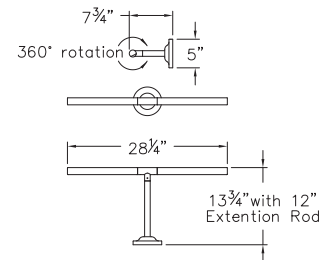

15062 MW
SHORT SIGN LIGHT
16½" W x 7¾" H
12" EXT. (SHOWN)

120V

15063 MW
LONG SIGN LIGHT
28¼" W x 5¼" H
6" EXT. (SHOWN)

120V

15062 MR
SHORT SIGN LIGHT
16½" W x 7¾" H
6" EXT. (SHOWN)

120V

15063 MR
LONG SIGN LIGHT
28¼" W x 5¼" H
12" EXT. (SHOWN)