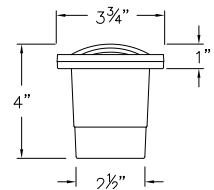

16701 MZ
HARDY ISLAND™ FLAT TOP WELL LIGHT
3 3/4" DIA. x 3 3/4" H x 1/2" H TOP
2 1/2" DIA. BASE

16704 MZ
HARDY ISLAND™ GRILL TOP WELL LIGHT
3 3/4" DIA. x 4" H x 1" H TOP
2 1/2" DIA. BASE

DESIGN NOTE

16710 MZ features three openings