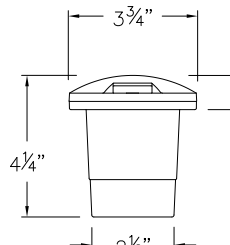

16701 MZ
HARDY ISLAND™ FLAT TOP WELL LIGHT
3 3/4" DIA. x 3 3/4" H x 1/2" H TOP
2 1/2" DIA. BASE

16704 MZ
HARDY ISLAND™ GRILL TOP WELL LIGHT
3 3/4" DIA. x 4" H x 1" H TOP
2 1/2" DIA. BASE

DESIGN NOTE

16710 MZ features three openings