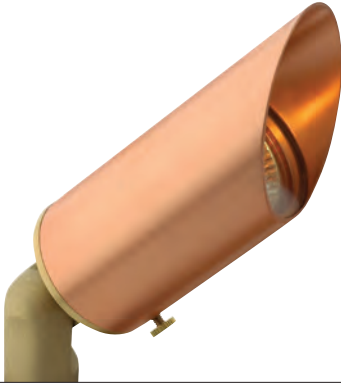

ACCENT + FLOOD LIGHTS

Choose your appropriate MR16 bulb. See page 133.

1583 NC
MR16 COPPER SPOT LIGHT
2 1/4" DIA. SHROUD
7" W x 3" H