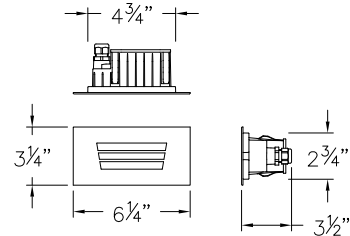

15344 SS
SMALL FLAT BRICK LIGHT
6¼" W x 3¼" H x 3½" D