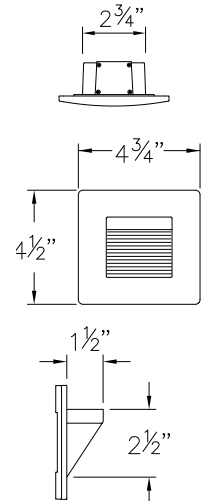

LUNA STEP LIGHT 120V LED HORIZONTAL DOUBLE GANG

LED ITEM	LED ENGINE (INCLUDED)	MAX WATTAGE	LUMENS	COLOR TEMP.	HALOGEN EQUIV.	DIMMABLE	FINISH	CONSTRUCTION
58506 BZ3K	LS-20-30	4w	240	3000K	20w	Yes	Bronze	Zinc Aluminum Alloy
58506 SK3K	LS-20-30	4w	240	3000K	20w	Yes	Satin Black	Zinc Aluminum Alloy
58506 SW3K	LS-20-30	4w	240	3000K	20w	Yes	Satin White	Zinc Aluminum Alloy

40,000 hour lifespan. A wiring kit is supplied. For line voltage accessories, see page 158.

LUNA STEP LIGHT 120V LED HORIZONTAL

LED ITEM	LED ENGINE (INCLUDED)	MAX WATTAGE	LUMENS	COLOR TEMP.	HALOGEN EQUIV.	DIMMABLE	FINISH	CONSTRUCTION
58508 BZ3K	LS-20-30	4w	240	3000K	20w	Yes	Bronze	Zinc Aluminum Alloy
58508 SK3K	LS-20-30	4w	240	3000K	20w	Yes	Satin Black	Zinc Aluminum Alloy
58508 SW3K	LS-20-30	4w	240	3000K	20w	Yes	Satin White	Zinc Aluminum Alloy

40,000 hour lifespan. A wiring kit is supplied. For line voltage accessories, see page 158.