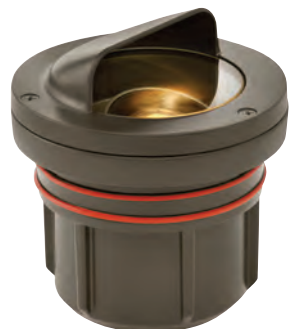

VARIABLE OUTPUT LumaCORE™ WELL LIGHTS