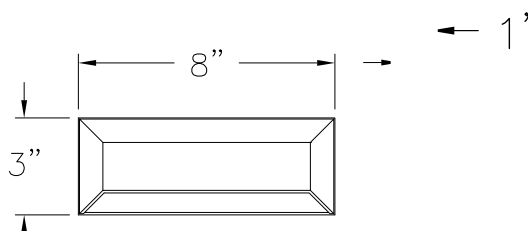

LED ITEM	LED ENGINE (INCLUDED)	MAX WATTAGE / VOLT AMPS	LUMENS	COLOR TEMP.	DIMMABLE	FINISH	CONSTRUCTION
15228 BK	E15228LED	2.60w LED / 2.52VA	350	2700K	Yes	Black	Composite
15228 BZ	E15228LED	2.60w LED / 2.52VA	350	2700K	Yes	Bronze	Composite
15228 MW	E15228LED	2.60w LED / 2.52VA	350	2700K	Yes	Matte White	Composite

40,000 hour lifespan. A wiring kit is supplied. For accessories, see pages 129-130. For transformers, see pages 127-128.