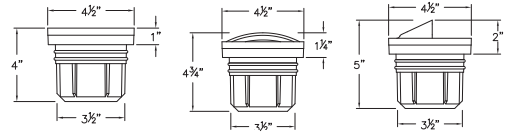

TILT ADJUSTABLE
+/- 20°