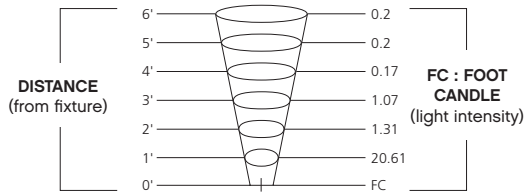

PHOTOMETRIC GUIDE

15074 SS