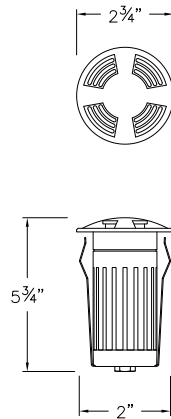

15742 SS
QUAD-DIRECTIONAL
WELL LIGHT
7" DIA. x 7½" D