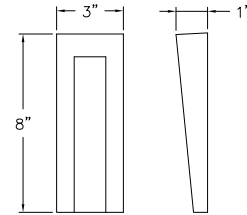

1556 SW
12V DECK SCONCE
3" W x 4½" H x 1⅜" EXT.