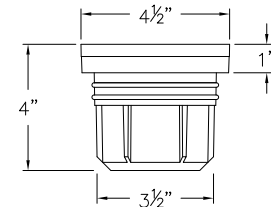

55702 BZ-LMA27K
55702 BZ-LMA30K
FLAT TOP WELL LIGHT
4 1/2" DIA. x 4" H x 1" H TOP
3 1/2" DIA. BASE

55702 MZ-LMA27K
55702 MZ-LMA30K
FLAT TOP WELL LIGHT
4 1/2" DIA. x 4" H x 1" H TOP
3 1/2" DIA. BASE

LED ITEM	LED ENGINE (INCLUDED)	MAX WATTAGE	VOLT AMPS	LUMENS	COLOR TEMP.	FINISH	CONSTRUCTION	LENS
5536 BZ-LMA27K*	27G4SE-120V	3, 5, 8, 12w	3.2, 5.3, 7.8, 12.4VA	260, 350, 475, 750	2700K	Bronze	Aluminum	Clear
5536 BZ-LMA30K*	30G4SE-120V	3, 5, 8, 12w	3.2, 5.3, 7.8, 12.4VA	260, 350, 475, 750	3000K	Bronze	Aluminum	Clear
5536 SK-LMA27K*	27G4SE-120V	3, 5, 8, 12w	3.2, 5.3, 7.8, 12.4VA	260, 350, 475, 750	2700K	Satin Black	Aluminum	Clear
5536 SK-LMA30K*	30G4SE-120V	3, 5, 8, 12w	3.2, 5.3, 7.8, 12.4VA	260, 350, 475, 750	3000K	Satin Black	Aluminum	Clear
55702 BZ-LMA27K**	27G4SE-120V	3, 5, 8, 12w	3.2, 5.3, 7.8, 12.4VA	260, 350, 475, 750	2700K	Bronze	Aluminum	Clear
55702 BZ-LMA30K**	30G4SE-120V	3, 5, 8, 12w	3.2, 5.3, 7.8, 12.4VA	260, 350, 475, 750	3000K	Bronze	Aluminum	Clear
55702 MZ-LMA27K**	27G4SE-120V	3, 5, 8, 12w	3.2, 5.3, 7.8, 12.4VA	260, 350, 475, 750	2700K	Satin Black	Aluminum	Clear
55702 MZ-LMA30K**	30G4SE-120V	3, 5, 8, 12w	3.2, 5.3, 7.8, 12.4VA	260, 350, 475, 750	3000K	Satin Black	Aluminum	Clear

*A wiring kit and ground spike (0014 BZ, page 158) are supplied.**A wiring kit is supplied. 40,000 hour lifespan. For accessories, see page 158. For LumaCORE™ photometrics, see page 64. For warranty details, see Hinkley.com.