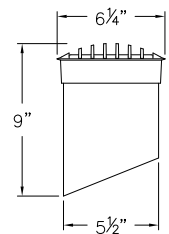

ACCENT LIGHTING

1598 BK
REVERSIBLE PAR36 WELL LIGHT
5 3/4" DIA. x 8" H

**TILT ADJUSTABLE
+/- 20°**

1598 MZ-FT
HARDY ISLAND™
FLAT TOP PAR36 WELL LIGHT
5 3/4" DIA. x 8" H