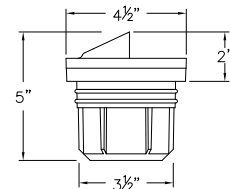

15705 BZ-LMA27K
15705 BZ-LMA30K
 GRILL TOP WELL LIGHT
 4 3/4" DIA. x 4 3/4" H x 1 1/4" H TOP
 3 1/2" DIA. BASE

15705 MZ-LMA27K
15705 MZ-LMA30K
 GRILL TOP WELL LIGHT
 4 3/4" DIA. x 4 3/4" H x 1 1/4" H TOP
 3 1/2" DIA. BASE