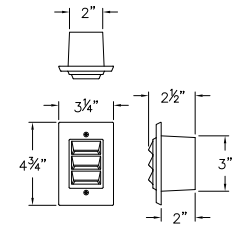

1542 BZ-LED
VERTICAL DECK LIGHT
3¼" W x 4¾" H x 2¾" D