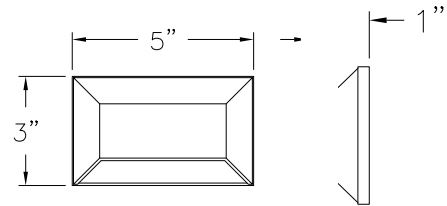

LED ITEM	LED ENGINE (INCLUDED)	MAX WATTAGE / VOLT AMPS	LUMENS	COLOR TEMP.	DIMMABLE	FINISH	CONSTRUCTION
15223 BK	NX1	1.40w LED / 1.68VA	100	2700K	Yes	Black	Composite
15223 BZ	NX1	1.40w LED / 1.68VA	100	2700K	Yes	Bronze	Composite
15223 MW	NX1	1.40w LED / 1.68VA	100	2700K	Yes	Matte White	Composite
15225 BK	E15225LED	1.90w LED / 1.9VA	220	2700K	Yes	Black	Composite
15225 BZ	E15225LED	1.90w LED / 1.9VA	220	2700K	Yes	Bronze	Composite
15225 MW	E15225LED	1.90w LED / 1.9VA	220	2700K	Yes	Matte White	Composite

40,000 hour lifespan. A wiring kit is supplied. For accessories, see pages 129-130. For transformers, see pages 127-128.