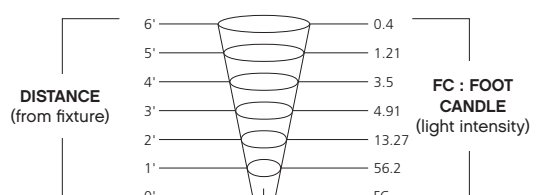

PHOTOMETRIC GUIDE

15074 SS

15074 SS
SHOWN WITH INCLUDED BURIAL SLEEVE

15075 SS

15075 SS
SHOWN WITH INCLUDED BURIAL SLEEVE

15084 SS

15084 SS
SHOWN WITH INCLUDED BURIAL SLEEVE

15085 SS