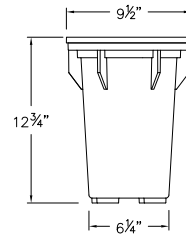

PAR LAMP WELL LIGHT

Accepts any E26
base Par lamp.

51000 BZ
120V 100W SM.
IN-GROUND WELL LIGHT
9½" DIA. x 12¾" H
6¼" DIA. BASE

ITEM	51000 BZ
FINISH	Bronze (BZ)
CONSTRUCTION	Thermoplastic composite resin with molded ribbing to prevent ground shifting.
LENS	Clear, Flat
VOLTAGE	120v
LED LAMP (NOT INCLUDED)	Up to 8w LED; 100w Equiv.
WIRING/WIRING COMPARTMENT	6" usable 105°C 18-AWG wire leads and ground leads. Isolated sealable wiring compartment. Cover has (2) threaded ¾"-14NPS entries for conduit re-attachment. Encapsulant potting compound included.
GASKET	EPDM 1-piece Molded Silicone U-Channel
REFLECTOR	120° Hydroformed Alzak-Finished Aluminum
SOCKET	E26
LIVE LOAD CAPACITY	2200 lbs.
ACCESSORIES	Small Concrete Kit: 51010 CK Small Rock Guard: 51901 BZ