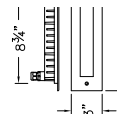

DECK/STEP/PATIO

LED ITEM	LED ENGINE (INCLUDED)	MAX WATTAGE / VOLT AMPS	LUMENS	COLOR TEMP.	DIMMABLE	FINISH	CONSTRUCTION	LENS
15335 SS	D15335/45	7w LED / 9.5VA	80	3000	Yes	Stainless Steel	Stainless Steel	Frosted
15345 SS	D15335/45	7w LED / 9.5VA	175	3000	Yes	Stainless Steel	Stainless Steel	Frosted

40,000-hour lifespan. Suitable for use in wet (outdoor direct rain or sprinkler) locations as defined by NEC and CEC. Constructed with 316 stainless steel. Rated for both indoor and outdoor use. IP65 outdoor rated. LED integrated components carry a 10-year limited warranty. The included mounting box is required for installation.

PHOTOMETRICS														
DISTANCE FROM LIGHT		ITEM	1'	2'	3'	4'	5'	6'	7'	8'	9'	10'	11'	12'
FOOT CANDLES	12" Front	15335 SS	4.16	2.68	1.07	0.69	0.45	0.28	0.25	0.2	0.16	0.08	0.06	0.03
	12" Side		0.28	0.11	0.02	0.01								
	18" Front		1.6	1.54	0.95	0.6	0.38	0.29	0.23	0.18	0.15	0.11	0.09	
	18" Side		0.14	0.06	0.01									
	12" Front	15345 SS	9.65	4.14	2.27	1.06	0.64	0.44	0.35	0.27	0.23	0.13		
	12" Side		0.71	0.24	0.05	0.1								
	18" Front		4.81	3.08	1.93	1.1	0.82	0.49	0.33	0.27	0.22	0.16	0.13	
	18" Side		0.07	0.04	0.01