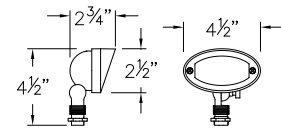

LED ITEM	LED LAMP (INCLUDED)	MAX WATTAGE / VOLT AMPS	COLOR TEMP.	DIMMABLE	ITEM	LAMP (NOT INCLUDED)	FINISH	CONST.	LENS
16501 MZ-27K60	MR827K	1-2.5w MR8 LED / 3VA	2700K	No	16501 MZ	MR8 LED 4w LED (max)	Matte Bronze	Brass	Clear
16507 MZ-27K60	MR827K	1-2.5w MR8 LED / 3VA	2700K	No	16507 MZ	MR8 LED 4w LED (max)	Matte Bronze	Brass	Clear
16571 MZ-LL	EA-LMW-2.5W	1-2.5w Mini Wedge LED / 3.8VA	2700K	Yes			Matte Bronze	Brass	Frosted

Photometrics for spot lights are based off lamp photometrics, see page 134. A wiring kit and ground spike (0014 BZ, page 130) are supplied. For accessories, see pages 129-130. For transformers, see pages 127-128.