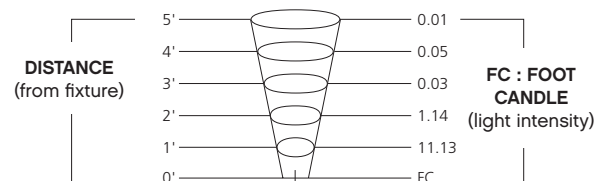

DESIGN NOTE

Exceptionally dimmable and directional light safely illuminates steps and walkways.

PHOTOMETRIC GUIDE