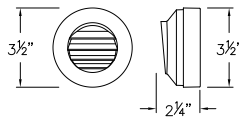

DECK LIGHTS

16805 MZ-LED
HARDY ISLAND™ TRIANGULAR
DECK SCONCE
3½" DIA. x 2" H x 1¾" EXT.

1542 BZ-LED
VERTICAL DECK LIGHT
3¼" W x 4¾" H x 2¾" D

16801 MZ-LL
HARDY ISLAND™ ROUND
EYEBROW DECK SCONCE
3½" DIA. x 2" EXT.