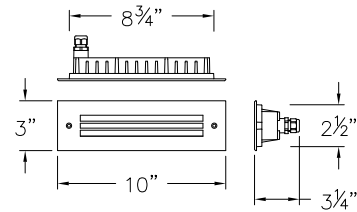

15345 SS
LARGE FLAT BRICK LIGHT
10" W x 3" H x 3/4" D