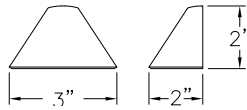

DECK LIGHTS