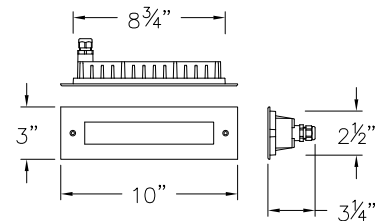

15335 SS
LARGE LOUVERED BRICK LIGHT
10" W x 3" H x 3/4" D

SHOWN WITH INCLUDED MOUNTING BOX

15345 SS
LARGE FLAT BRICK LIGHT
10" W x 3" H x 3/4" D

SHOWN WITH INCLUDED MOUNTING BOX

LED ITEM	LED ENGINE (INCLUDED)	MAX WATTAGE / VOLT AMPS	LUMENS	COLOR TEMP.	DIMMABLE	FINISH	CONSTRUCTION	LENS
15335 SS	D15335/45	7w LED / 9.5VA	80	3000	Yes	Stainless Steel	Stainless Steel	Frosted
15345 SS	D15335/45	7w LED / 9.5VA	175	3000	Yes	Stainless Steel	Stainless Steel	Frosted