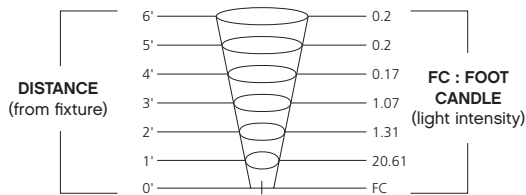

PHOTOMETRIC GUIDE

15074 SS

15074 SS
SHOWN WITH INCLUDED BURIAL SLEEVE

15075 SS

15075 SS
SHOWN WITH INCLUDED BURIAL SLEEVE

15084 SS

15084 SS
SHOWN WITH INCLUDED BURIAL SLEEVE

15085 SS