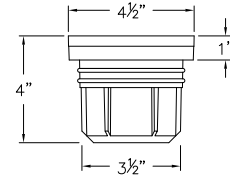

VARIABLE OUTPUT LumaCORE™ WELL LIGHTS