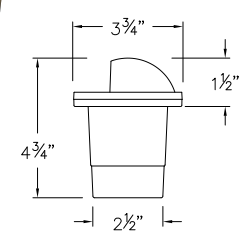

16710 MZ
HARDY ISLAND™ DIRECTIONAL WELL LIGHT
3 3/4" DIA. x 4 3/4" H x 1" H TOP
2 1/2" DIA. BASE

ITEM	MAX LED WATTAGE	FINISH	CONSTRUCTION	LENS
16701 MZ	MR16 4w LED (max)	Matte Bronze	Brass	Clear
16704 MZ	MR16 4w LED (max)	Matte Bronze	Brass	Clear
16707 MZ	MR16 4w LED (max)	Matte Bronze	Brass	Frosted
16710 MZ	MR16 4w LED (max)	Matte Bronze	Brass	Clear

A wiring kit is supplied. See page 133-134 for LED conversion lamps. For accessories, see pages 129-130. For transformers, see pages 127-128.