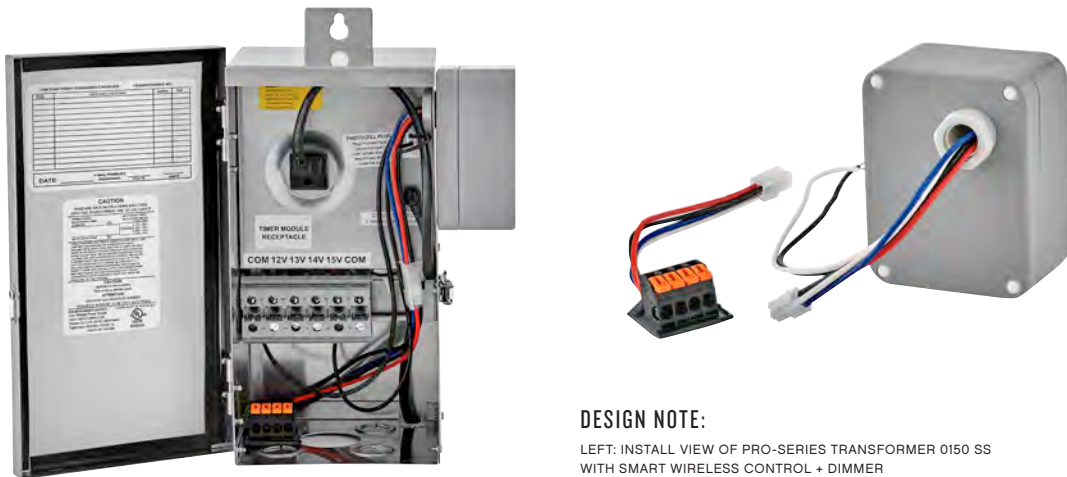

HINKLEY

PAIR WITH HINKLEY APP

Download on **APP STORE** or **GOOGLE PLAY**

SCAN FOR ADDITIONAL DETAILS
ON THE LANDSCAPE CONTROL

0150 WLC
 SMART LANDSCAPE WIRELESS
 CONTROL + DIMMER

DESIGN NOTE:

LEFT: INSTALL VIEW OF PRO-SERIES TRANSFORMER 0150 SS WITH SMART WIRELESS CONTROL + DIMMER
 ABOVE: SMART WIRELESS CONTROL + DIMMER, 0150 WLC