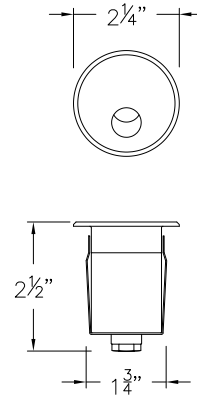

15252 SS
ROUND STEP/WALL LIGHT
2 1/4" DIA. x 2 1/2" D

LED ITEM	LED ENGINE (INCLUDED)	MAX WATTAGE / VOLT AMPS	LUMENS	COLOR TEMP.	DIMMABLE	FINISH	CONSTRUCTION	LENS
15242 SS	D15242/52	4w LED / 4.8VA	30	3000K	Yes	Stainless Steel	Stainless Steel	Clear
15252 SS	D15242/52	4w LED / 4.8VA	30	3000K	Yes	Stainless Steel	Stainless Steel	Clear

Suitable for use in wet (outdoor direct rain or sprinkler) locations as defined by NEC and CEC. Constructed with 316 stainless steel. Rated for both indoor and outdoor use. IP67 outdoor rated. LED integrated components carry a 10-year limited warranty. 4" burial sleeve included.