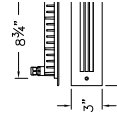

15345 SS
LARGE FLAT BRICK LIGHT
10" W x 3" H x 3/4" D