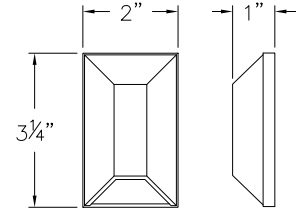

15225 BZ
MEDIUM RECTANGULAR
DECK SCONCE
5" W x 3" H x 1" EXT.