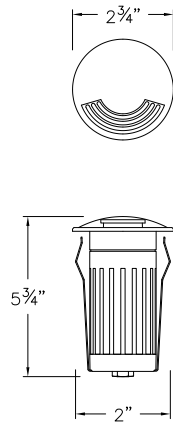

15712 SS
UNI-DIRECTIONAL
WELL LIGHT
7" DIA. x 7½" D