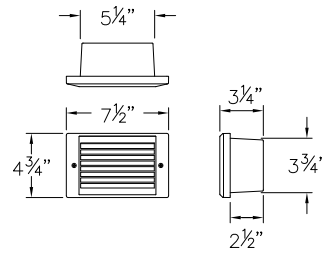

ITEM	59024 BZ-LL	59040 BZ	58015 BZ-LL	58025 BZ
NAME	120v LED Brick Light	Brick Light (40w) G9	120v LED Step Light	Step Light (25w) G9
FINISH	Powder-Coated Bronze (BZ)	Powder-Coated Bronze (BZ)	Powder-Coated Bronze (BZ)	Powder-Coated Bronze (BZ)
CONSTRUCTION	Aluminum with a silicone gasket providing a superior weather-tight seal	Aluminum with a silicone gasket providing a superior weather-tight seal	Aluminum with a silicone gasket providing a superior weather-tight seal	Aluminum with a silicone gasket providing a superior weather-tight seal
LENS	Clear, Flat	Frosted, Flat	Frosted, Flat	Frosted, Flat
VOLTAGE	120v	120v	120v	120v
LAMP/LED ENGINE	4.5w NX3 included	Up to 5w G9 LED (not included) 25w Equiv.	4.5w NX3 included	Up to 5w G9 LED (not included) 40w Equiv.
WIRING/WIRING COMPARTMENT	6" usable 200°C 18-AWG wire leads and ground leads	6" usable 200°C 18-AWG wire leads and ground leads	6" usable 200°C 18-AWG wire leads and ground leads	6" usable 200°C 18-AWG wire leads and ground leads
SOCKET		White Porcelain Bi-Pin Base		White Porcelain Bi-Pin Base

For line voltage accessories, see page 158.

PHOTOMETRICS (BASED ON VARIOUS MOUNTING HEIGHTS)

DISTANCE FROM LIGHT		ITEM/LED ITEM	1'	2'	3'	4'	5'	6'	7'	8'	9'
FOOT CANDLES	6" Mounting	59024 BZ-LL	3.32	0.68	0.15	0.03	0.01				
	18" Mounting		0.02	0.52	0.32	0.19	0.09	0.04	0.02	0.01	
	30" Mounting		0.03	0.04	0.19	0.17	0.12	0.06	0.04	0.02	0.01
	6" Mounting	59040 BZ	10.20	3.55	1.58	0.68	0.08				
	12" Mounting		4.25	3.61	3.48	1.79	0.53	0.32	0.25	0.18	0.11
	18" Mounting		1.15	1.06	0.89	0.68	0.64	0.58	0.41	0.25	0.15
	6" Mounting	58015 BZ-LL	10.33	1.73	0.4	0.14	0.05				
	18" Mounting		1.53	2.06	1.02	0.53	0.32	0.17	0.12	0.5	0.03
	30" Mounting		0.13	0.76	0.84	0.61	0.35	0.24	0.15	0.09	0.06
	6" Mounting	58025 BZ	16.37	3.84	0.99	0.33	0.11	0.03	0.20	0.10	
18" Mounting	3.25		2.37	1.82	1.16	0.52	0.30	0.21	0.10