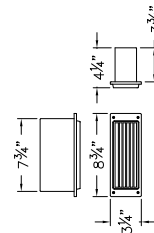

DECK/STEP/PATIO

LED ITEM	LED LAMP (INCLUDED)	MAX WATTAGE / VOLT AMPS	COLOR TEMP.	HALOGEN EQUIV.	FINISH	CONSTRUCTION	LENS
1546 BZ-LL	EA-LMW-1.5W	1-1.5w Mini Wedge LED / 2.5VA	2700K	25w	Bronze	Aluminum Face Plate	Frosted
1546 MZ-LL	EA-LMW-1.5W	1-1.5w Mini Wedge LED / 2.5VA	2700K	25w	Matte Bronze	Solid Brass Face Plate	Frosted
1594 BZ-LL	EA-LMW-1.5W	1-1.5w Mini Wedge LED / 2.5VA	2700K	25w	Bronze	Aluminum Face Plate	Clear
1594 MZ-LL	EA-LMW-1.5W	1-1.5w Mini Wedge LED / 2.5VA	2700K	25w	Matte Bronze	Solid Brass Face Plate	Clear

See pages 133-134 for LED lamps. A wiring kit is supplied. For accessories, see pages 129-130. For transformers, see pages 127-128.

PHOTOMETRICS (BASED ON VARIOUS MOUNTING HEIGHTS)

DISTANCE FROM LIGHT		LED ITEM	1'	2'	3'	4'	5'	6'	7'	8'	9'	10'
FOOT CANDLES	6" Mounting	1546 BZ-LL	2.9	0.2	0.09	0.01						
	18" Mounting		0.77	0.67	0.15	0.05	0.01					
	30" Mounting		0.14	0.44	0.37	0.14	0.04	0.01				
	6" Mounting	1546 MZ-LL	0.46	0.02	0.01							
	18" Mounting		0.76	0.28	0.02	0.01						
	30" Mounting		0.29	0.28	0.09	0.01						
	6" Mounting	1594 BZ-LL	1.02	0.02	0.01	0.04	0.01					
	18" Mounting		0.56	0.29	0.43	0.12	0.01					
	30" Mounting		0.23	0.3	0.16	0.02	0.07					
	6" Mounting	1594 MZ-LL	2.33	0.78	0.45	0.15	0.02	0.01				
	18" Mounting		0.15	0.45	0.14	0.28	0.29	0.09	0.04	0.01		
	30" Mounting		0.03	0.08	0.28	0.09	0.06	0.14	0.15	0.05	0.03	0.01