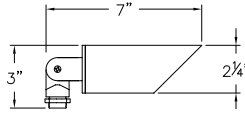

ACCENT + FLOOD LIGHTS

Choose your appropriate MR16 bulb. See page 133.

1583 NC
MR16 COPPER SPOT LIGHT
2 1/4" DIA. SHROUD
7" W x 3" H

1530 BZ
MR11 SPOT LIGHT
1 3/4" DIA. SHROUD
3 3/4" W x 2 1/2" H