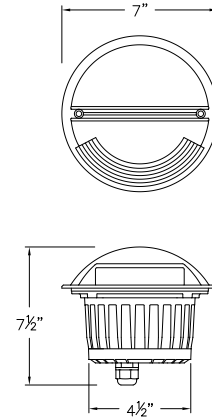

15740 SS
QUAD-DIRECTIONAL
WELL LIGHT
2¾" DIA. x 5¾" D