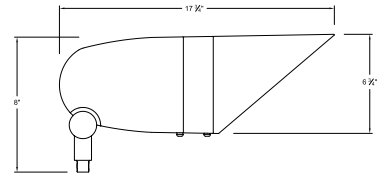

120V SPOT LIGHTS

55000 BZ
LG. SPOT LIGHT
(Shown with lens)
6¾" DIA. SHROUD x 8" H
9¼" W WITHOUT SHROUD