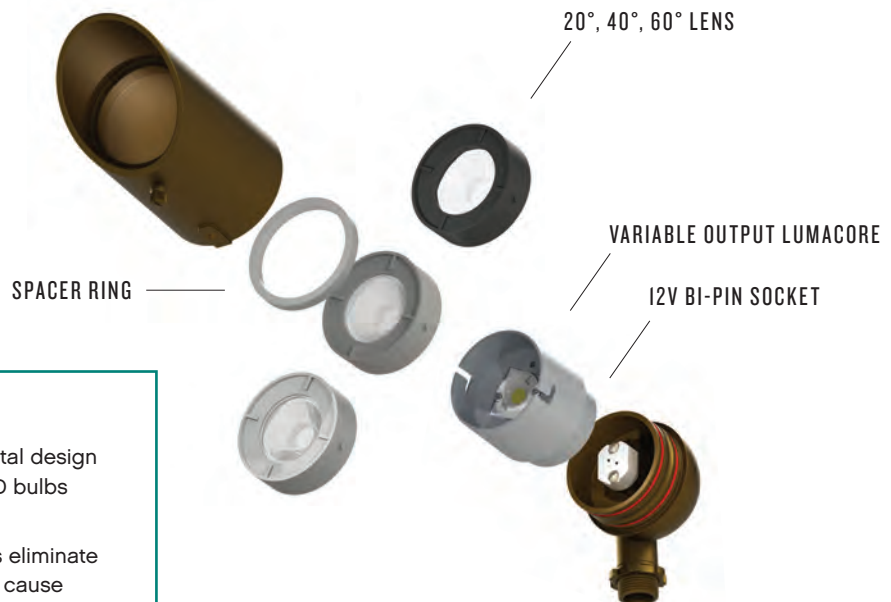

EASY INTERCHANGEABILITY WITH 3 FIXTURE STYLES

UNLOCKING THE POWER OF THE VARIABLE OUTPUT Luma**CORE**™ SYSTEM

This variable output system is specifically designed to give the user full control. Select the combination of settings to highlight your home's architectural features, accentuate the natural beauty of your property, extend your outdoor living space, and add safety and security around your home.

MAINTENANCE FREE

No bulbs: LED core and metal-on-metal design dissipates heat and out-performs LED bulbs that can burn out or break.

No moving parts: Pre-set light beams eliminate twisting and turning adjustments that cause premature wear and tear.