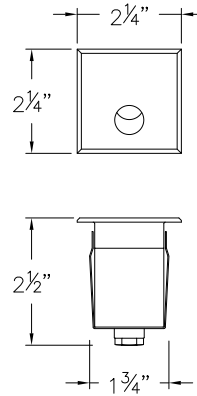

TILT BRICK LIGHTS

Tilt's modern integrated LED well light is available in round or square options with cast 316 stainless steel housing and clear glass to cast a warm glow. With superior strength and performance, the ultra-modern design is rated for indoor and outdoor use to help you meet any application.

15242 SS
SQUARE STEP/WALL LIGHT
2 1/4" SQ. x 2 1/2" D