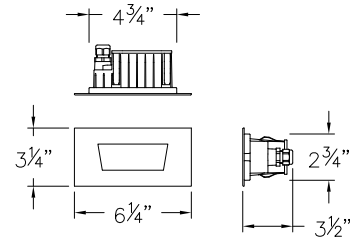

LED ITEM	LED ENGINE (INCLUDED)	MAX WATTAGE / VOLT AMPS	LUMENS	COLOR TEMP.	DIMMABLE	FINISH	CONSTRUCTION	LENS
15334 SS	D15334/44	5w LED / 6.8VA	80	3000	Yes	Stainless Steel	Stainless Steel	Frosted
15344 SS	D15334/44	5w LED / 6.8VA	65	3000	Yes	Stainless Steel	Stainless Steel	Frosted

40,000-hour lifespan. Suitable for use in wet (outdoor direct rain or sprinkler) locations as defined by NEC and CEC. Constructed with 316 stainless steel. Rated for both indoor and outdoor use. IP65 outdoor rated. LED integrated components carry a 10-year limited warranty. The included mounting box is required for installation.

PHOTOMETRICS														
DISTANCE FROM LIGHT		ITEM	1'	2'	3'	4'	5'	6'	7'	8'	9'	10'	11'	12'
FOOT CANDLES	12" Front	15334 SS	4.84	1.89	0.76	0.35	0.21	0.12	0.1	0.06	0.04	0.03	0.02	0.01
	12" Side		0.41	0.09	0.01									
	18" Front		2.72	1.56	0.66	0.35	0.22	0.15	0.11	0.07	0.05	0.03	0.01	
	18" Side		0.42	0.13	0.01									
	12" Front	15344 SS	5.71	2.46	1.08	0.52	0.3	0.19	0.14	0.1	0.08	0.05	0.03	
	12" Side		0.32	0.12	0.02	0.01								
	18" Front		3.08	1.82	0.93	0.46	0.29	0.19	0.13	0.09	0.08	0.06	0.05	0.04
	18" Side		0.32	0.06	0.02	0.01