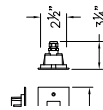

DECK/STEP/PATIO

LED ITEM	LED ENGINE (INCLUDED)	MAX WATTAGE / VOLT AMPS	LUMENS	COLOR TEMP.	DIMMABLE	FINISH	CONSTRUCTION	LENS
15335 SS	D15335/45	7w LED / 9.5VA	80	3000	Yes	Stainless Steel	Stainless Steel	Frosted
15345 SS	D15335/45	7w LED / 9.5VA	175	3000	Yes	Stainless Steel	Stainless Steel	Frosted

40,000-hour lifespan. Suitable for use in wet (outdoor direct rain or sprinkler) locations as defined by NEC and CEC. Constructed with 316 stainless steel. Rated for both indoor and outdoor use. IP65 outdoor rated. LED integrated components carry a 10-year limited warranty. The included mounting box is required for installation.

PHOTOMETRICS														
DISTANCE FROM LIGHT		ITEM	1'	2'	3'	4'	5'	6'	7'	8'	9'	10'	11'	12'
FOOT CANDLES	12" Front	15335 SS	4.16	2.68	1.07	0.69	0.45	0.28	0.25	0.2	0.16	0.08	0.06	0.03
	12" Side		0.28	0.11	0.02	0.01								
	18" Front		1.6	1.54	0.95	0.6	0.38	0.29	0.23	0.18	0.15	0.11	0.09	
	18" Side		0.14	0.06	0.01									
	12" Front	15345 SS	9.65	4.14	2.27	1.06	0.64	0.44	0.35	0.27	0.23	0.13		
	12" Side		0.71	0.24	0.05	0.1								
	18" Front		4.81	3.08	1.93	1.1	0.82	0.49	0.33	0.27	0.22	0.16	0.13	
	18" Side		0.07	0.04	0.01