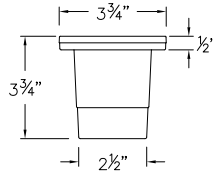

16701 MZ
HARDY ISLAND™ FLAT TOP WELL LIGHT
3 3/4" DIA. x 3 3/4" H x 1/2" H TOP
2 1/2" DIA. BASE

16704 MZ
HARDY ISLAND™ GRILL TOP WELL LIGHT
3 3/4" DIA. x 4" H x 1" H TOP
2 1/2" DIA. BASE

DESIGN NOTE

16710 MZ features three openings