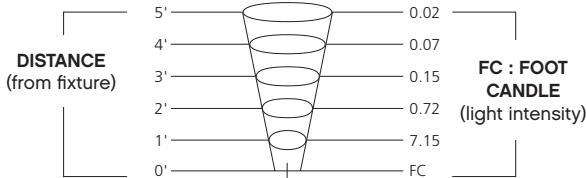

PHOTOMETRIC GUIDE

15252 SS