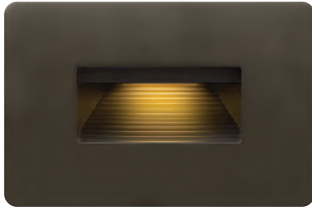

120V LIGHTING

LUNA STEP LIGHT
58504 TT

120V LUNA STEP LIGHTS

58508 BZ
120V STEP LIGHT
4½" W x 3" H

58508 SK
120V STEP LIGHT
4½" W x 3" H

58508 MZ
120V STEP LIGHT
4½" W x 3" H

58508 SW
120V STEP LIGHT
4½" W x 3" H