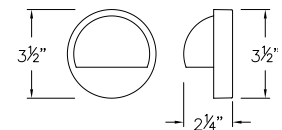

DECK LIGHTS

16805 MZ-LED
HARDY ISLAND™ TRIANGULAR
DECK SCONCE
3½" DIA. x 2" H x 1¾" EXT.

1542 BZ-LED
VERTICAL DECK LIGHT
3¼" W x 4¾" H x 2¾" D

16801 MZ-LL
HARDY ISLAND™ ROUND
EYEBROW DECK SCONCE
3½" DIA. x 2" EXT.