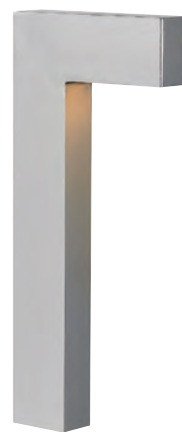

ATLANTIS PATH LIGHTS

DESIGN NOTE

Atlantis 1518 MZ-LL and 15014 MZ-LL feature solid brass construction and come with a lifetime warranty.

15014 TT-LL
6½" W x 15¾" H x 1¼" D

LED ITEM	LED LAMP (INCLUDED)	MAX WATTAGE / VOLT AMPS	COLOR TEMP.	DIMMABLE	FINISH	CONSTRUCTION	LENS
15014 BZ-LL	EA-LMW-1.5W	1-1.5w Mini Wedge LED / 2.5VA	2700K	Yes	Bronze	Aluminum	Etched
15014 HE-LL	EA-LMW-1.5W	1-1.5w Mini Wedge LED / 2.5VA	2700K	Yes	Hematite	Aluminum	Etched
15014 MZ-LL	EA-LMW-1.5W	1-1.5w Mini Wedge LED / 2.5VA	2700K	Yes	Matte Bronze	Solid Brass	Clear
15014 SK-LL	EA-LMW-1.5W	1-1.5w Mini Wedge LED / 2.5VA	2700K	Yes	Satin Black	Aluminum	Etched
15014 TT-LL	EA-LMW-1.5W	1-1.5w Mini Wedge LED / 2.5VA	2700K	Yes	Titanium	Aluminum	Etched

See pages 133-134 for LED bulbs. A wiring kit and ground spike (0014 BZ, page 130) are supplied. For accessories, see pages 129-130. For transformers, see pages 127-128. For complete product details and LED specifications, refer to Hinkley.com. Coordinates with the Atlantis family from our residential product line.

PHOTOMETRICS

DISTANCE FROM LIGHT	LED ITEM	1'	2'	3'	4'	5'
FOOT CANDLES	15014 BZ-LL, HE-LL, MZ-LL, SK-LL, TT-LL	12.13	1.98	0.36	0.06	0.01