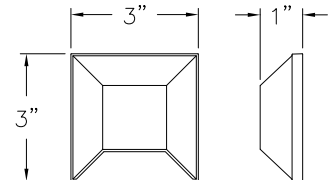

LED ITEM	LED ENGINE (INCLUDED)	MAX WATTAGE / VOLT AMPS	LUMENS	COLOR TEMP.	DIMMABLE	FINISH	CONSTRUCTION
15222 BK	NX1	1.40w LED / 1.68VA	100	2700K	Yes	Black	Composite
15222 BZ	NX1	1.40w LED / 1.68VA	100	2700K	Yes	Bronze	Composite
15222 MW	NX1	1.40w LED / 1.68VA	100	2700K	Yes	Matte White	Composite
15232 BK	NX1	1.40w LED / 1.68VA	100	2700K	Yes	Black	Composite
15232 BZ	NX1	1.40w LED / 1.68VA	100	2700K	Yes	Bronze	Composite
15232 MW	NX1	1.40w LED / 1.68VA	100	2700K	Yes	Matte White	Composite

40,000 hour lifespan. A wiring kit is supplied. For accessories, see pages 129-130. For transformers, see pages 127-128.