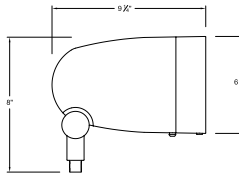

120V SPOT LIGHTS

55000 BZ
LG. SPOT LIGHT
(Shown with lens)
6¾" DIA. SHROUD x 8" H
9¼" W WITHOUT SHROUD