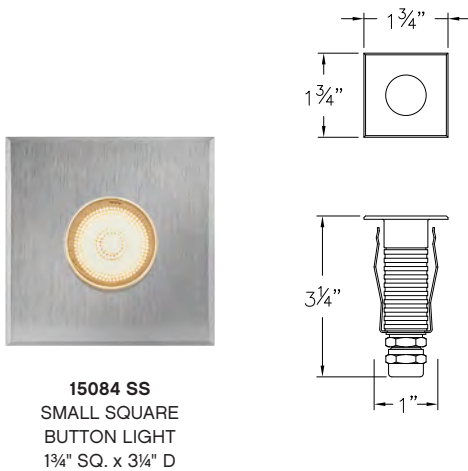

15074 SS
SMALL ROUND
BUTTON LIGHT
1 3/4" DIA. x 3 1/4" D

15075 SS
LARGE ROUND
BUTTON LIGHT
2 1/4" DIA. x 3 1/2" D

15084 SS
SMALL SQUARE
BUTTON LIGHT
1 3/4" SQ. x 3 1/4" D

15085 SS
LARGE SQUARE
BUTTON LIGHT
2 1/4" SQ. x 3 1/2" D