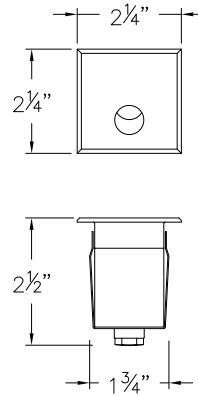

TILT BRICK LIGHTS

Tilt's modern integrated LED well light is available in round or square options with cast 316 stainless steel housing and clear glass to cast a warm glow. With superior strength and performance, the ultra-modern design is rated for indoor and outdoor use to help you meet any application.

15242 SS
SQUARE STEP/WALL LIGHT
2 1/4" SQ. x 2 1/2" D