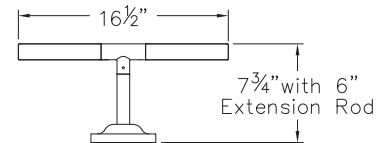

TERRACE SIGN LIGHTS

Terrace Sign Lights feature a linear head that rotates 360° for precise adjustments for any lighting application inside or out, ensuring any artwork or signage will appear just as vibrant at night as it does during the day. Engineered with cutting-edge SunLike Series natural spectrum LEDs which produce light closely matching that of natural sunlight, the streamlined design and durable aluminum construction complements any architectural style.

120V

120V

120V

120V

DESIGN NOTE

The unique design of the sleek Terrace sign light can accomplish a wide variety of lighting applications.

SCAN FOR TERRACE
PHOTOMETRIC GUIDE

LED ITEM	LED ENGINE (INCLUDED)	MAX WATTAGE	LUMENS	COLOR TEMP.	DIMMABLE	FINISH	CONSTRUCTION	BACK PLATE	GLASS	EXT. RODS INCLUDED
15062 MR	EAL6.5LEDBZ	26w LED	1200	3000K	Yes	Museum Bronze	Aluminum	5¼" Dia. x 1½" H	Clear	1-6", 1-12"
15062 MW	EAL6.5LEDMW	26w LED	1200	3000K	Yes	Matte White	Aluminum	5¼" Dia. x 1½" H	Clear	1-6", 1-12"
15063 MR	EAL12.5LEDBZ	52w LED	2400	3000K	Yes	Museum Bronze	Aluminum	5¼" Dia. x 1½" H	Clear	1-6", 1-12"
15063 MW	EAL12.5LEDMW	52w LED	2400	3000K	Yes	Matte White	Aluminum	5¼" Dia. x 1½" H	Clear	1-6", 1-12"

60,000 hour lifespan. A wiring kit is supplied. For complete product details and LED specifications, visit Hinkley.com.