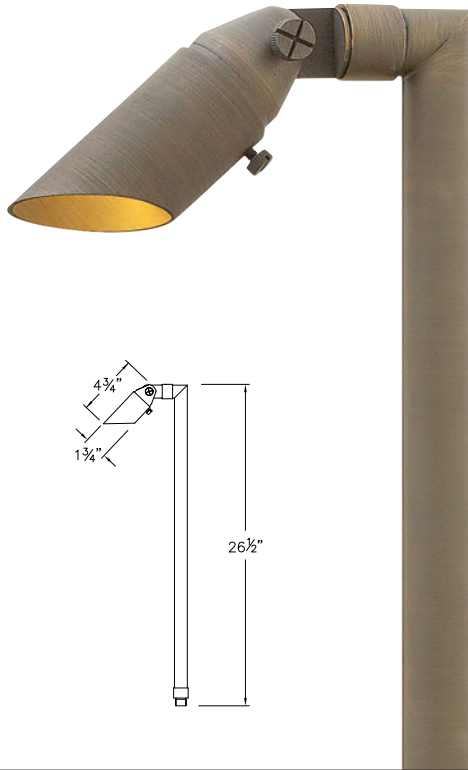

HARDY ISLAND ACCENT LIGHTS

HARDY ISLAND

16501 MZ
16501 MZ-27K60
 HARDY ISLAND™
 SPOT LIGHT
 1 3/4" DIA. SHROUD
 4 3/4" W x 2 1/2" H

16507 MZ
16507 MZ-27K60
 HARDY ISLAND™
 SPOT LIGHT & STEM
 1 3/4" DIA. SHROUD
 4 3/4" W x 26 1/2" H