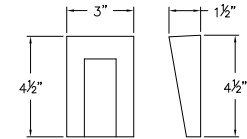

LED ITEM	LED ENGINE (INTEGRATED)	MAX WATTAGE / VOLT AMPS	LUMENS	COLOR TEMP.	DIMMABLE	FINISH	CONSTRUCTION	LENS
1551 SW	TP10	1.20w LED / 1.5VA	90	2700K	Yes	Satin White	Aluminum	Etched
1551 BZ	TP10	1.20w LED / 1.5VA	90	2700K	Yes	Bronze	Aluminum	Etched
1556 SW	TP10	1.20w LED / 1.5VA	90	2700K	Yes	Satin White	Aluminum	Etched
1556 BZ	TP10	1.20w LED / 1.5VA	90	2700K	Yes	Bronze	Aluminum	Etched

40,000 hour lifespan. A wiring kit is supplied. For accessories, see pages 129-130. For transformers, see pages 127-128. For coordinating Taper lanterns, see Hinkley.com.

PHOTOMETRICS (BASED ON VARIOUS MOUNTING HEIGHTS)

DISTANCE FROM LIGHT		LED ITEM	1'	2'	3'	4'	5'	6'	7'	8'	9'	10'
FOOT CANDLES	18" Mounting	1551 BZ	10.13	3.334	1.228	0.49	0.23	0.112	0.07	0.035	0.024	0.002
	36" Mounting		3.35	2.104	1.205	0.665	0.383	0.245	0.165	0.117	0.075	0.045
	12" Mounting	1551 SW	10.13	3.334	1.228	0.49	0.23	0.112	0.07	0.035	0.024	0.002
	18" Mounting		3.35	2.104	1.205	0.665	0.383	0.245	0.165	0.117	0.075	0.045
	18" Mounting	1556 BZ	7.86	0.941	0.18	0.055	0.003					
	36" Mounting		5.12	1.291	0.332	0.117	0.05	0.008				
	12" Mounting	1556 SW	15.83	2.39	0.73	0.28	0.114	0.053	0.019			
	18" Mounting		7.67	2.79	0.838	0.415	0.199	0.106	0.054	0.001