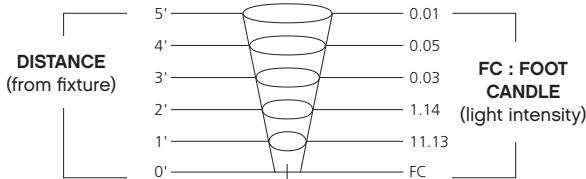

DESIGN NOTE

Exceptionally dimmable and directional light safely illuminates steps and walkways.

PHOTOMETRIC GUIDE