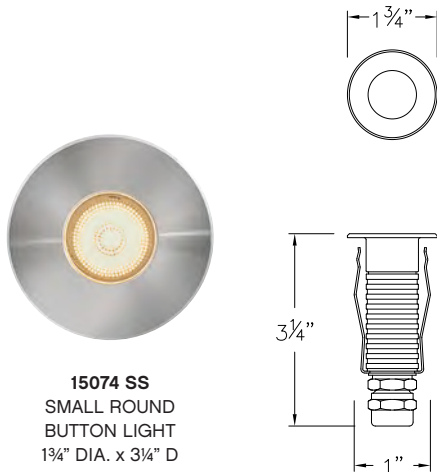

15074 SS
SMALL ROUND
BUTTON LIGHT
1 3/4" DIA. x 3 1/4" D

15075 SS
LARGE ROUND
BUTTON LIGHT
2 1/4" DIA. x 3 1/2" D

15084 SS
SMALL SQUARE
BUTTON LIGHT
1 3/4" SQ. x 3 1/4" D

15085 SS
LARGE SQUARE
BUTTON LIGHT
2 1/4" SQ. x 3 1/2" D