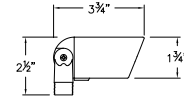

ACCENT + FLOOD LIGHTS

Choose your appropriate MR16 bulb. See page 133.

1583 NC
MR16 COPPER SPOT LIGHT
2 1/4" DIA. SHROUD
7" W x 3" H

1530 BZ
MR11 SPOT LIGHT
1 3/4" DIA. SHROUD
3 3/4" W x 2 1/2" H