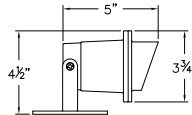

1539 BS
MR16 BRASS SUBMERSIBLE
POND LIGHT
3 3/4" DIA. SHROUD
5" W x 4 1/2" H
(SUPPLIED WITH 25' LEAD CABLE)

1521 BZ
FLOOD LIGHT
WITH FROSTED LENS
5 1/2" W x 4" H SHROUD
5" W x 6 1/4" H

ITEM	LAMP (NOT INCLUDED)	FINISH	CONSTRUCTION	LENS
1521 BZ	MR16 6w LED (max)	Bronze	Aluminum	Frosted
1530 BZ	MR8 4w LED (max)	Bronze	Aluminum	Clear
1539 BS	MR16 6w LED (max)	Brass	Solid Brass	Clear
1583 NC	MR16 6w LED (max)	Natural Copper	Copper and Brass	Clear

See Hinkley.com for photometric data. See pages 133-134 for LED conversion lamps. A wiring kit and ground spike (0014 BZ, page 130) are supplied. For accessories, see pages 129-130. For transformers, see pages 127-128.