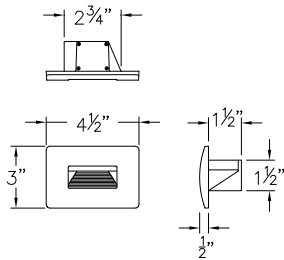

15508 BZ
12V STEP LIGHT
4½" W x 3" H x 1½" D