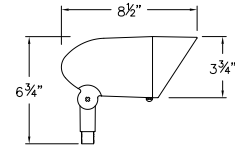

120V

120V SPOT LIGHTS

54000 BK

SM. SPOT LIGHT

3 3/4" DIA. SHROUD x 6 3/4" H
8 1/2" W SHROUD

54000 BZ

SM. SPOT LIGHT

3 3/4" DIA. SHROUD x 6 3/4" H
8 1/2" W SHROUD