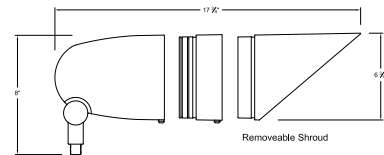

120V

55000 BZ
LG. SPOT LIGHT
(Shown with lens and shroud)
6¾" DIA. SHROUD x 8" H
17¾" W WITH SHROUD