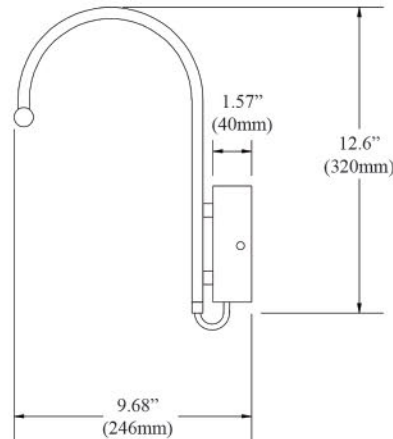

PLUG-IN

DIMMABLE

ADJUSTABLE

Item No.	Dimensions	No. of Bulbs	Bulb Type	Total Wattage	CRI	Color Temperature	Lumens
PICLED-242-AGB	12.75"H x 25.5"W x 8.5"D - 2 lbs.	2	LED	10W	90+	3000K	700
PICLED-242-MB	12.75"H x 25.5"W x 8.5"D - 2 lbs.	2	LED	10W	90+	3000K	700
PICLED-242-PC	12.75"H x 25.5"W x 8.5"D - 2 lbs.	2	LED	10W	90+	3000K	700
PICLED-242-SC	12.75"H x 25.5"W x 8.5"D - 2 lbs.	2	LED	10W	90+	3000K	700

*Dimmable with select dimmers