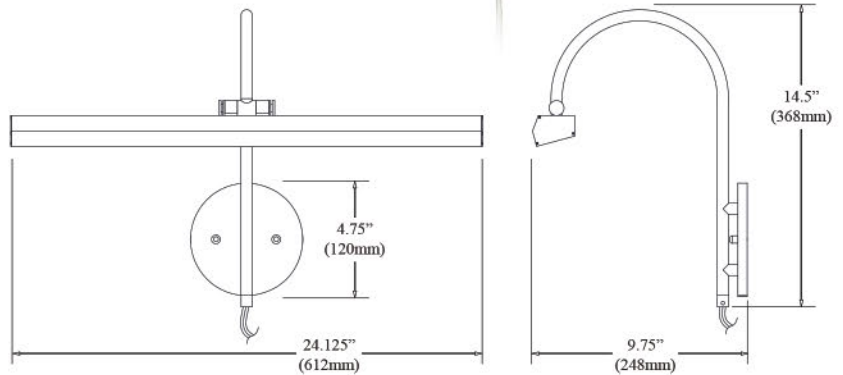

PICTURE LIGHTS

PIC120-23LED-8C

PIC120-23LED-PC

PIC120-23LED-AGB

PLUG-IN

DIMMABLE

ADJUSTABLE

Item No.	Dimensions	No. of Bulbs	Bulb Type	Total Wattage	CRI	Color Temperature	Lumens
PIC120-23LED-AGB	14.5"H x 24.125"W x 9.75"D - 3 lbs	3	LED	30W	90+	2700K - 3500K	2100
PIC120-23LED-PC	14.5"H x 24.125"W x 9.75"D - 3 lbs	3	LED	30W	90+	2700K - 3500K	2100
PIC120-23LED-8C	14.5"H x 24.125"W x 9.75"D - 3 lbs	3	LED	30W	90+	2700K - 3500K	2100