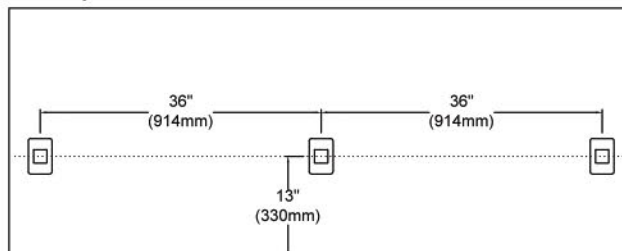

Hallways

*Please be advised that this series can also be ordered with special lenses to change colour output. Available in Amber, Blue and Red.