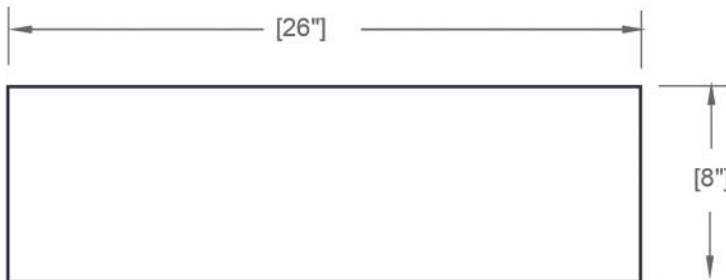

# CANOPIES

**AGB** - Aged Brass  
**BK** - Black  
**PC** - Polished Chrome  
**SC** - Satin Chrome  
**WH** - White

**CAN4R**  
**Dimensions:** Ø4.8" (120mm)  
 Aged Brass  
 Matte Black  
 Matte White  
 Polished Chrome  
 Satin Chrome