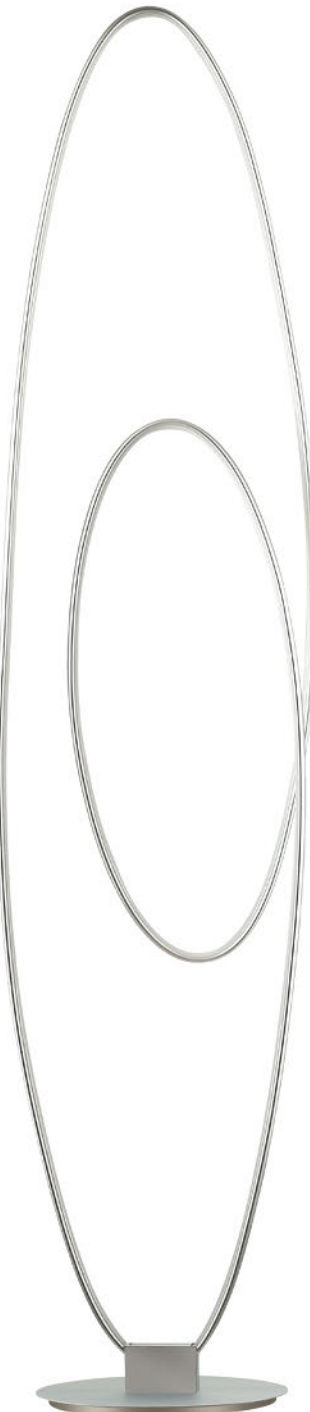

PHX-6060LEDF-SV