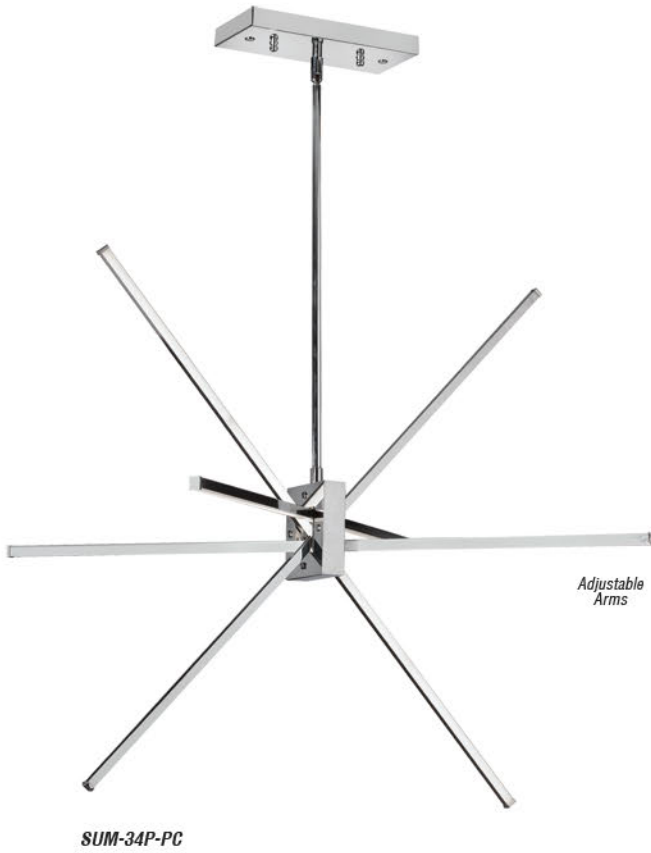

6 foot  
CABLE

ARY-4830LEDHP  
only

FRACTIONAL RODS

ARY-2032LEDC  
&  
ARY-3260LEDC  
only

Item No.	Dimensions	No. of Bulbs	Bulb Type	Total Wattage	CRI	Color Temperature	Lumens
ARY-2032LEDC-AGB	13.25"H x 21.5"W x 21.5"D - 4 lbs.	12	LED	32W	80+	3000K	2028
ARY-3260LEDC-AGB	20.5"H x 31.5"W x 31.5"D - 5.4 lbs	12	LED	60W	80+	3000K	3737
ARY-4830LEDHP-AGB	.75"H x 48"W x .5"D - 3 lbs.	1	LED	30W	80+	3000K	2030

# SUMMIT

LED Summit pendants with adjustable arms add a brilliant glow to this modern must have.  
Complimented by flush mount in 3 sizes to choose from.

COLLECTIONS & CHANDELIERS

Pendants only

Pendants only