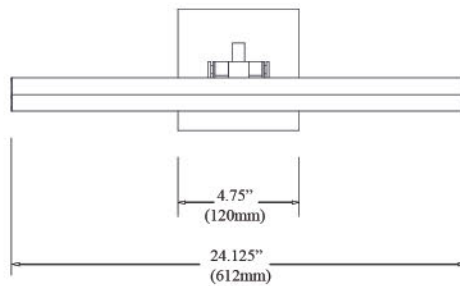

PLUG-IN

DIMMABLE

ADJUSTABLE

Item No.	Dimensions	No. of Bulbs	Bulb Type	Max. Wattage	CRI	Color Temperature	Lumens
PIC222-24LED-AGB	2.75"H x 24"W x 9"D - 4 lbs.	1	LED	30W	90+	2700K-3500K	2100
PIC222-24LED-MB	2.75"H x 24"W x 9"D - 4 lbs.	1	LED	30W	90+	2700K-3500K	2100
PIC222-24LED-PC	2.75"H x 24"W x 9"D - 4 lbs.	1	LED	30W	90+	2700K-3500K	2100
PIC222-24LED-SC	2.75"H x 24"W x 9"D - 4 lbs.	1	LED	30W	90+	2700K-3500K	2100

*Dimmable with select dimmers

*Includes optional coloured "JELL"