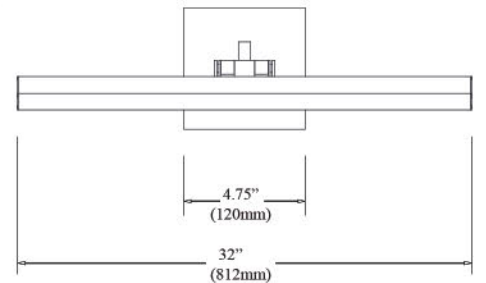

PLUG-IN

DIMMABLE

ADJUSTABLE

Item No.	Dimensions	No. of Bulbs	Bulb Type	Max. Wattage	CRI	Color Temperature	Lumens
PIC222-32LED-AGB	2.75"H x 32"W x 9"D - 7 lbs.	1	LED	40W	90+	2700K~3500K	2800
PIC222-32LED-MB	2.75"H x 32"W x 9"D - 7 lbs.	1	LED	40W	90+	2700K~3500K	2800
PIC222-32LED-PC	2.75"H x 32"W x 9"D - 7 lbs.	1	LED	40W	90+	2700K~3500K	2800
PIC222-32LED-SC	2.75"H x 32"W x 9"D - 7 lbs.	1	LED	40W	90+	2700K~3500K	2800

*Dimmable with select dimmers

*Includes optional coloured "JELL"