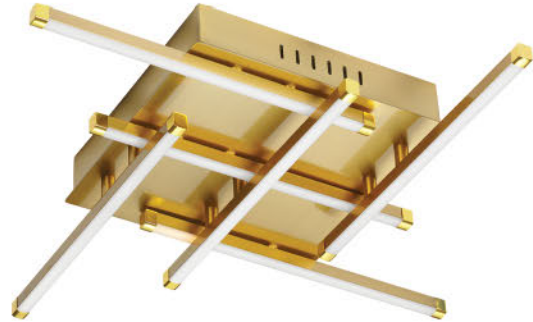

# SUMMIT

LED Summit pendants with adjustable arms add a brilliant glow to this modern must have.  
Complimented by flush mount in 3 sizes to choose from.

COLLECTIONS & CHANDELIERS

Pendants only

Pendants only

# SUMMIT

Aged Brass finish.

SUM-35HP-AGB

SUM-34P-AGB

SUM-24FH-AGB

SUM-1414FH-AGB

SUM-2020FH-AGB

Pendants only