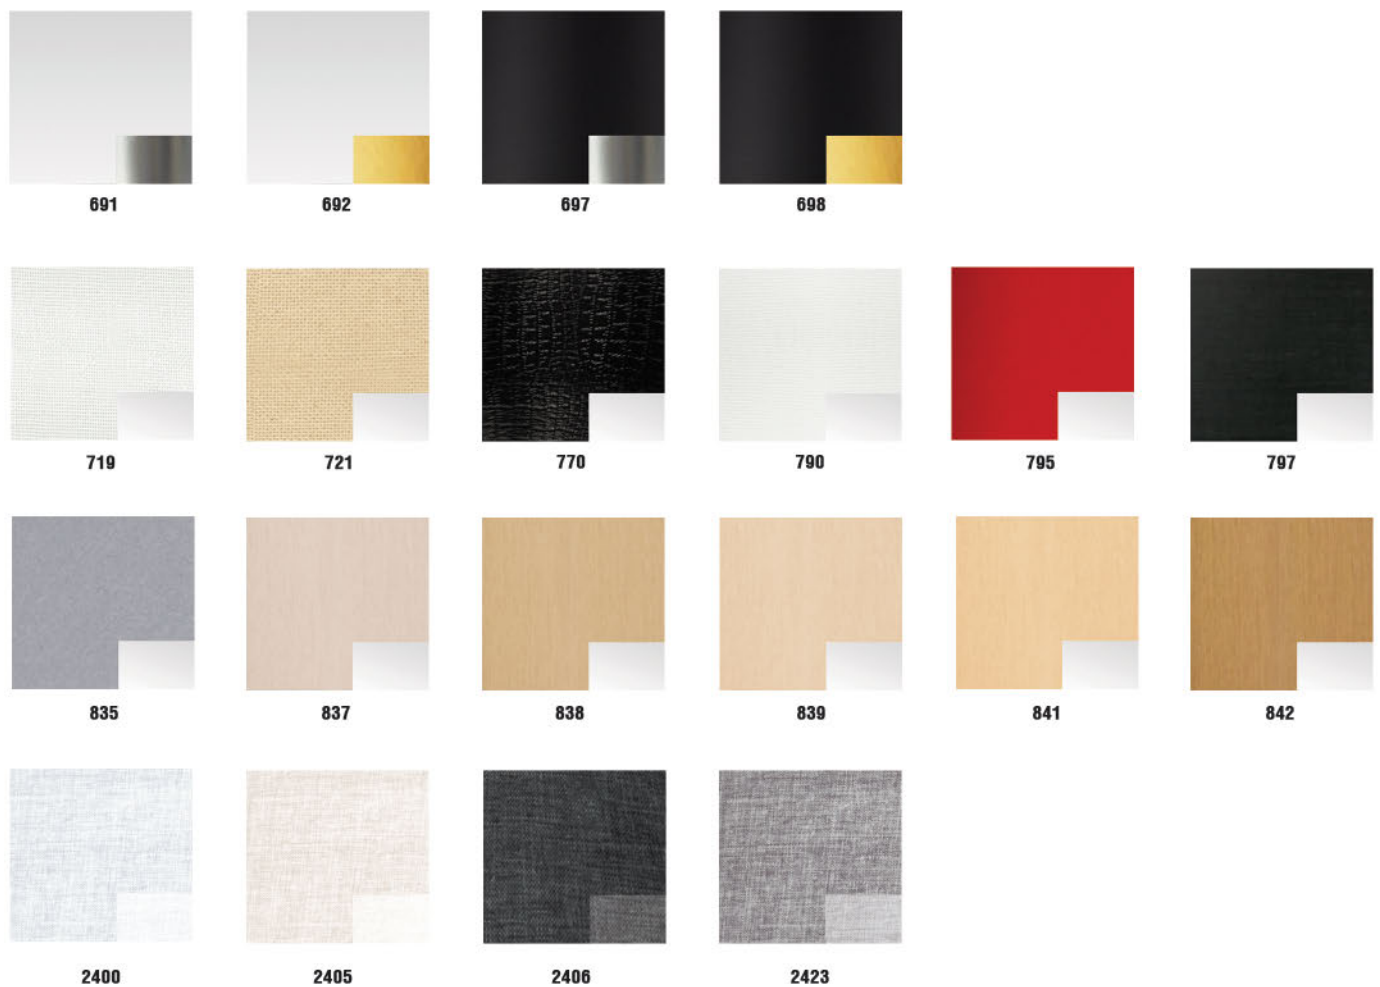

Aalto 92

Abii 46

Adrienna 65

Alexa 44

Amanda 57

FABRIC