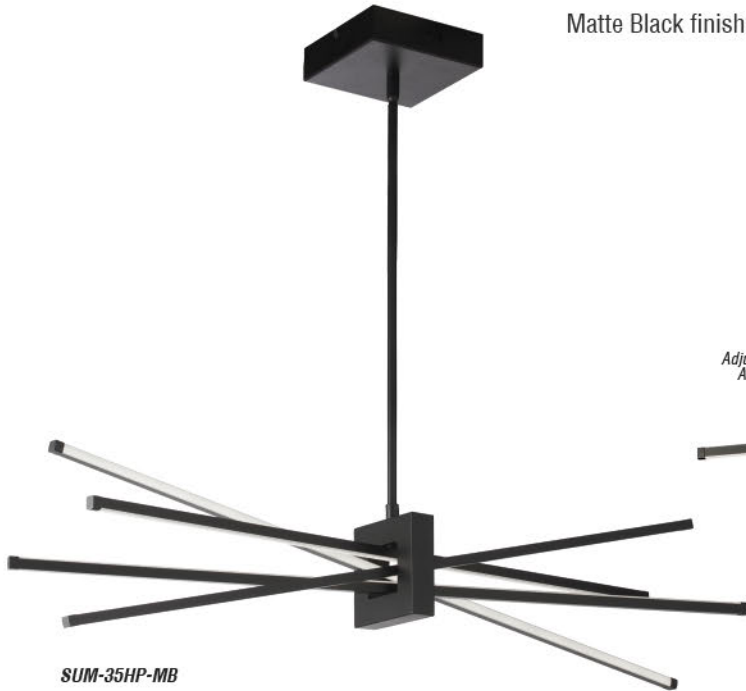

SUMMIT

Matte Black finish.

SUM-35HP-MB