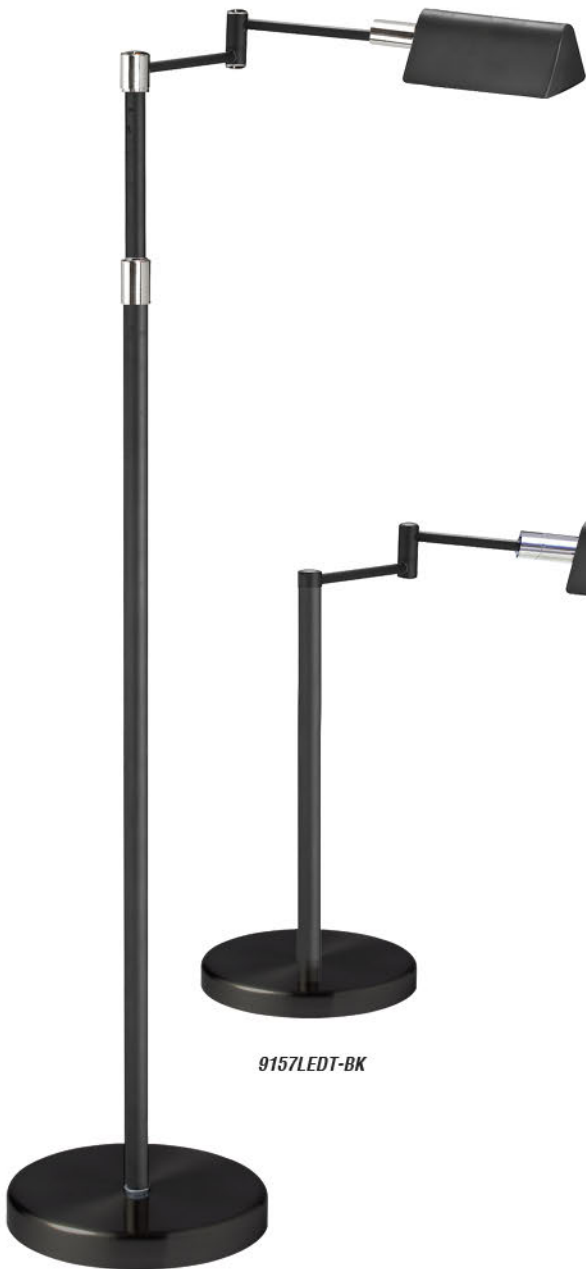

9257LEDF-BK

9157LEDT-BK