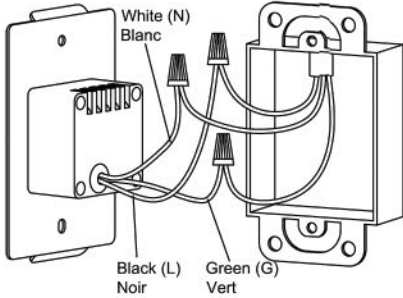

**Features:**

- Die cast aluminum body with powder coated paint finish.
- Die cast aluminum cut off feature to enable wall wash function.
- Available in Black, White, Bronze or Brushed Aluminum finish.
- Uses 3.3W LED - 2700°K – 85 + CRI.
- 120V direct wiring – multiple fixtures can be wired together in parallel.
- The LED module is removable and can be replaced if required using exactly same binning.
- Includes integral 120V LED driver.
- Smooth and continuous dimming (to 10%) can be achieved using Lutron DVELV-300P and MAELV-600 and Legrand ADTH700.
- 40,000 hour rated life.
- 5 year limited warranty.