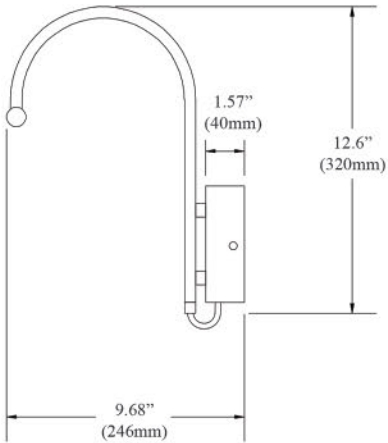

LED

PLUG-IN

DIMMABLE

ADJUSTABLE

Item No.	Dimensions	No. of Bulbs	Bulb Type	Total Wattage	CRI	Color Temperature	Lumens
PICLED-152-AGB	12.75"H x 17.5"W x 8.5"D - 2 lbs.	2	LED	6W	90+	3000K	420
PICLED-152-MB	12.75"H x 17.5"W x 8.5"D - 2 lbs.	2	LED	6W	90+	3000K	420
PICLED-152-PC	12.75"H x 17.5"W x 8.5"D - 2 lbs.	2	LED	6W	90+	3000K	420
PICLED-152-SC	12.75"H x 17.5"W x 8.5"D - 2 lbs.	2	LED	6W	90+	3000K	420

*Dimmable with select dimmers