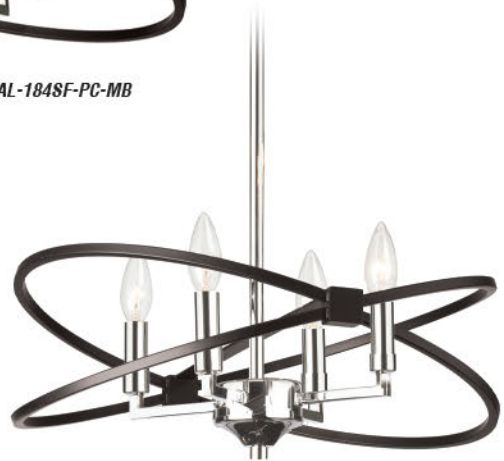

PAL-184C-PC-MB