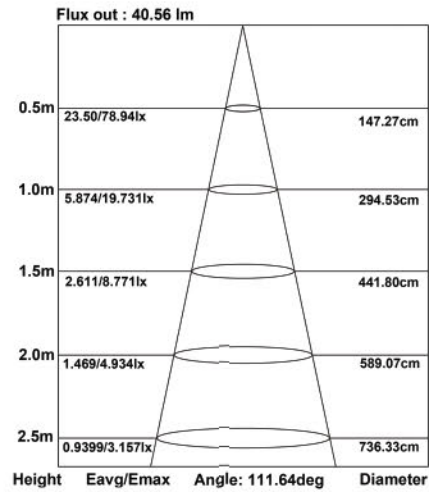

LAILA

Description:

- The "LAILA" series "Full Moon" LED step/wall light is suitable for indoor or outdoor wall mount use. Ideal for retrofit applications. It is much easier to drill 31/8" (79.4mm) hole than cut 2" x 4" rectangle.
- This product is designed to be installed after wall sheeting material has been applied.
- Product supplied with its own plastic UL approved housing.
- Has no visible screws providing clean seamless finish.

Features:

- Die cast aluminum body with powder coated paint finish.
- Polycarbonate white lens.
- Available in Black, White, Bronze or Brushed Aluminum finish.
- Uses 3.3W LED - 2700°K – 85+ CRI - included.
- 120V direct wiring – multiple fixtures can be wired together in parallel.
- The LED module is removable and can be replaced if required using exactly same binning.
- Includes integral 120V LED driver.
- Smooth and continuous dimming (to 10%) can be achieved using Lutron DVELV-300P and MAELV-600 and Legrand ADTH700.
- 40,000 hours rated life.
- 5 year limited warranty.

Spacing Recommendations

Step Mount For Stairs

Mount in center of stair as close to the upper tread as possible

Hallways

Data:

- Input voltage 120V
- Input power 3.3W
- Input current 0.03A
- Frequency 60Hz
- Min starting temp. ....-20°C(-4°F)
- CRI ..... 85+
- CCT ..... 2700°K*
- Lumens..... 237Lm

*Please be advised that this series can also be ordered with special lenses to change colour output. Available in Amber, Blue and Red.