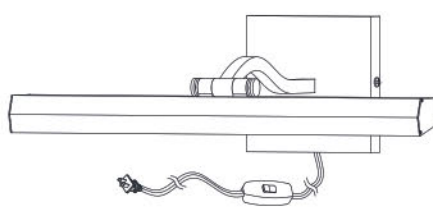

PLUG-IN

DIMMABLE

ADJUSTABLE

Item No.	Dimensions	No. of Bulbs	Bulb Type	Max. Wattage	CRI	Color Temperature	Lumens
PIC222-16LED-AGB	2.75"H x 16.25"W x 9"D - 2 lbs.	1	LED	20W	90+	2700K-3500K	1400
PIC222-16LED-MB	2.75"H x 16.25"W x 9"D - 2 lbs.	1	LED	20W	90+	2700K-3500K	1400
PIC222-16LED-PC	2.75"H x 16.25"W x 9"D - 2 lbs.	1	LED	20W	90+	2700K-3500K	1400
PIC222-16LED-SC	2.75"H x 16.25"W x 9"D - 2 lbs.	1	LED	20W	90+	2700K-3500K	1400

*Dimmable with select dimmers

*Includes optional coloured "JELL"