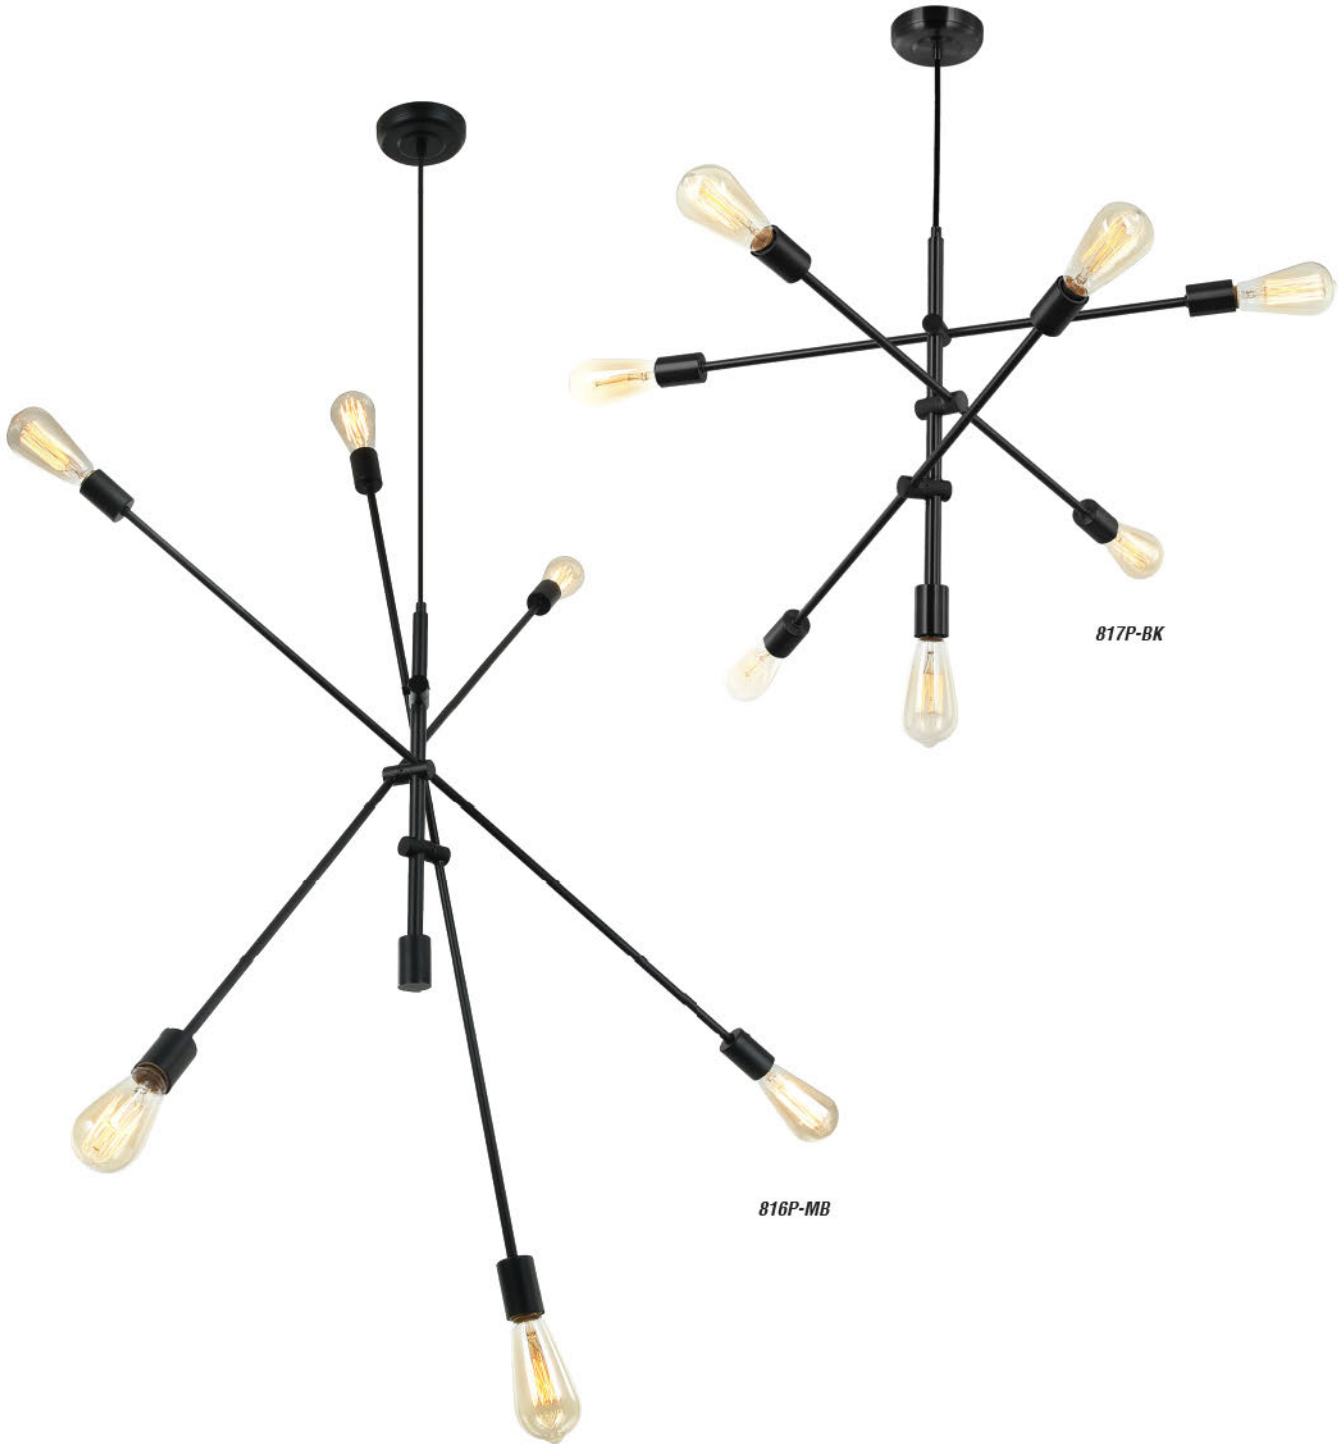

ALEXA

Classic Matte Black finish

817P-BK

816P-MB

Item No.	Dimensions	No. of Bulbs	Bulb Type	Max. Wattage
816P-MB	21.6"H x 50"W x 50"D - 5.5 lbs.	6	E26	60W
817P-BK	21.6"H x 27.9"W x 27.9"D - 4 lbs.	7	E26	60W