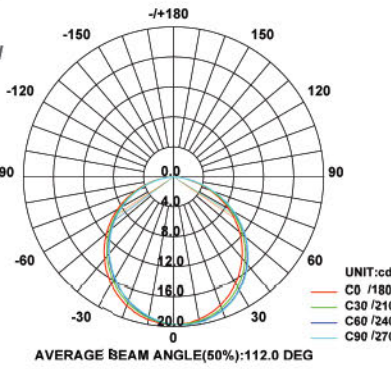

LAILA

Description:

- The "LAILA" series "Full Moon" LED step/wall light is suitable for indoor or outdoor wall mount use. Ideal for retrofit applications. It is much easier to drill 31/8" (79.4mm) hole than cut 2" x 4" rectangle.
- This product is designed to be installed after wall sheeting material has been applied.
- Product supplied with its own plastic UL approved housing.
- Has no visible screws providing clean seamless finish.

Features:

- Die cast aluminum body with powder coated paint finish.
- Polycarbonate white lens.
- Available in Black, White, Bronze or Brushed Aluminum finish.
- Uses 3.3W LED - 2700°K – 85+ CRI - included.
- 120V direct wiring – multiple fixtures can be wired together in parallel.
- The LED module is removable and can be replaced if required using exactly same binning.
- Includes integral 120V LED driver.
- Smooth and continuous dimming (to 10%) can be achieved using Lutron DVELV-300P and MAELV-600 and Legrand ADTH700.
- 40,000 hours rated life.
- 5 year limited warranty.

Spacing Recommendations

Step Mount For Stairs

Mount in center of stair as close to the upper tread as possible

Hallways

Data:

- Input voltage 120V
- Input power 3.3W
- Input current 0.03A
- Frequency 60Hz
- Min starting temp. ....-20°C(-4°F)
- CRI ..... 85+
- CCT ..... 2700°K*
- Lumens..... 237Lm

*Please be advised that this series can also be ordered with special lenses to change colour output. Available in Amber, Blue and Red.