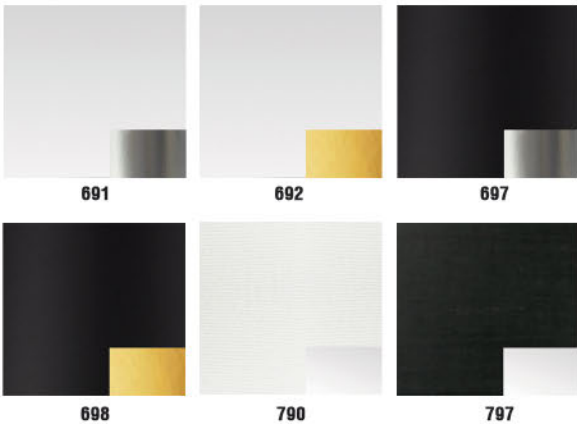

# ARANZA

Aranza family brings a new look to traditional Empire shape fixtures. Two sizes and plenty of finishes to choose from.

ARA-1P-PC-797

ARA-1P-PC-790

ARA-4P-PC-697

ARA-4P-WH-692

FABRIC:

Custom Options Available