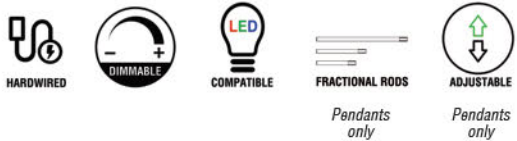

SIENNA

Original Palladium Gold finish falls somewhere in the middle of brushed silver and brushed gold and it can blend in with almost any kind of décor from modern, urban to farmhouse.

Item No.	Dimensions	No. of Bulbs	Bulb Type	Max. Wattage
SIE-104FH-PG	8.5"H x 10"W x 10"D - 8 lbs.	4	G9	40W
SIE-145FH-PG	8.5"H x 14"W x 14"D - 12 lbs.	5	G9	40W
SIE-208C-PC	9.5"H x 20"W x 20"D - 16 lbs.	8	G9	40W
SIE-208C-PG	9.5"H x 20"W x 20"D - 16 lbs.	8	G9	40W
SIE-367HC-PG	9.5"H x 36"W x 12"D - 18 lbs.	7	G9	60W