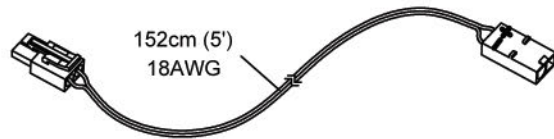

## Hallways

**XENO-89-BK**

**DLST-99-SC**

**DLST-99-WH**

**DMPI60** - 12V 60W electronic plug-in transformer  
with in-line switch  
- 12" cord terminated with female connector  
- Class 2

**DLST42** - 18 AWG wire harness allowing 4 light connections  
- Maximum length 137cm (54"), distance between connectors 40cm (16")  
- Please note polarity on each connector  
- Designed for use in Class II installation only