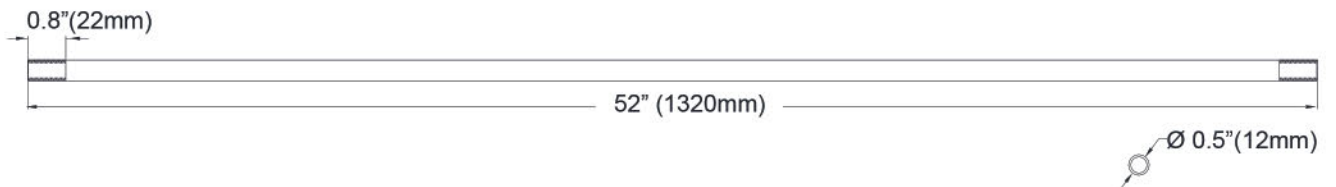

7052-STEM

- **AGB** - Aged Brass
- **BK** - Black
- **OBB** - Oil Brushed Bronze
- **PC** - Polished Chrome
- **SC** - Satin Chrome
- **WH** - White