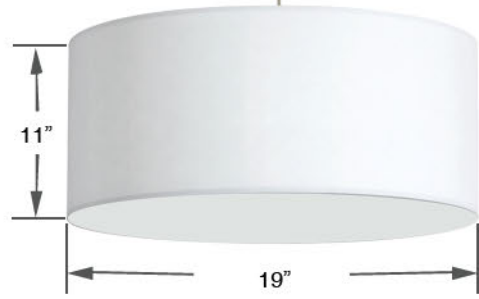

DRUMS

PENDANTS

DRM-S-790

FABRIC:

HARDWIRED

COMPATIBLE

6 feet
CABLE

ADJUSTABLE

*Bottom diffuser not included

Item No.	Dimensions	No. of Bulbs	Bulb Type	Max. Wattage
DRM-L-721	16.5"H x 28"W x 28"D - 15 lbs.	1	E26	150W
DRM-L-790	16.5"H x 28"W x 28"D - 15 lbs.	1	E26	150W
DRM-L-797	16.5"H x 28"W x 28"D - 15 lbs.	1	E26	150W
DRM-M-721	14.5"H x 24"W x 24"D - 11 lbs.	1	E26	150W
DRM-M-797	14.5"H x 24"W x 24"D - 11 lbs.	1	E26	150W
DRM-S-721	11"H x 19"W x 19"D - 7 lbs.	1	E26	150W
DRM-S-790	11"H x 19"W x 19"D - 7 lbs.	1	E26	150W
DRM-S-797	11"H x 19"W x 19"D - 7 lbs.	1	E26	150W