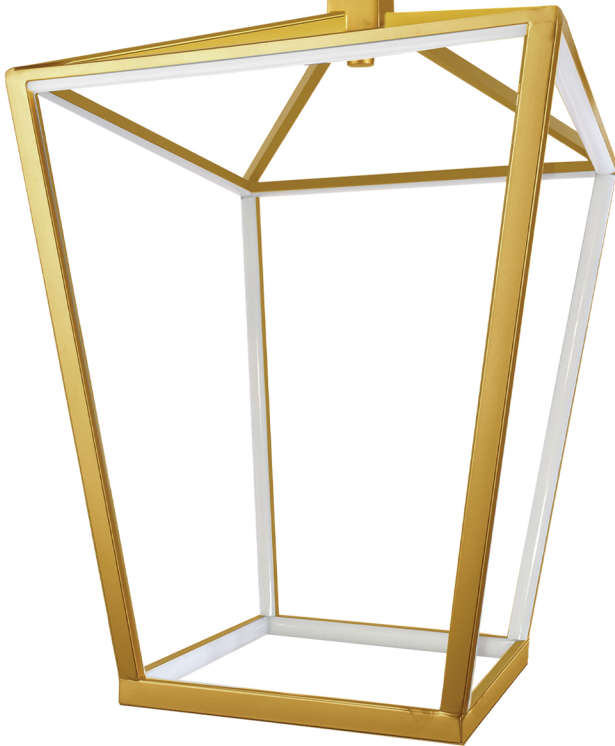

# CAGE

Our popular designs updated with LED technology.  
Available in 2 sizes and 3 finishes.

CAG-2664C-AGB

CAG-2664C-MB

CAG-2046C-PC

\*Dimmable with select dimmers

Item No.	Dimensions	No. of Bulbs	Bulb Type	Total Wattage	CRI	Color Temperature	Lumens
CAG-2046C-AGB	20"H x 13"W x 13"D - 6 lbs.	12	LED	46W	80+	3000K	3220
CAG-2046C-MB	20"H x 13"W x 13"D - 6 lbs.	12	LED	46W	80+	3000K	3220
CAG-2046C-PC	20"H x 13"W x 13"D - 6 lbs.	12	LED	46W	80+	3000K	3220
CAG-2664C-AGB	26"H x 17"W x 17"D - 8 lbs.	12	LED	64W	80+	3000K	4480
CAG-2664C-MB	26"H x 17"W x 17"D - 8 lbs.	12	LED	64W	80+	3000K	4480
CAG-2664C-PC	26"H x 17"W x 17"D - 8 lbs.	12	LED	64W	80+	3000K	4480