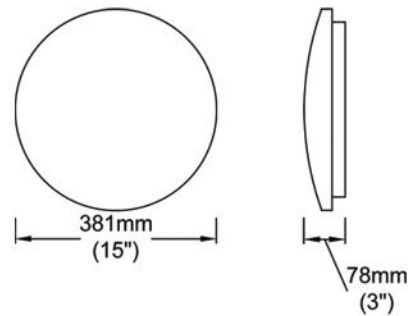

Item No.	Dimensions	No. of Bulbs	Bulb Type	Max. Wattage	CRI	Color Temperature	Lumens
CFLED-A1114	3.75"H x 11"W x 11"D - .90 lbs.	1	LED	14W	80+	3000K	1100
CFLED-A1622	4.5"H x 16"W x 16"D - 1.2 lbs.	1	LED	22W	80+	3000K	1760
CFLED-L1114-PC	3"H x 11"W x 3"D - 2 lbs.	1	LED	14W	80+	3000K	980
CFLED-L1114-SC	3"H x 11"W x 3"D - 2 lbs.	1	LED	14W	80+	3000K	980
CFLED-L1522-PC	3"H x 15"W x 15"D - 1 lbs.	1	LED	22W	80+	3000K	1640

*Dimmable with select dimmers