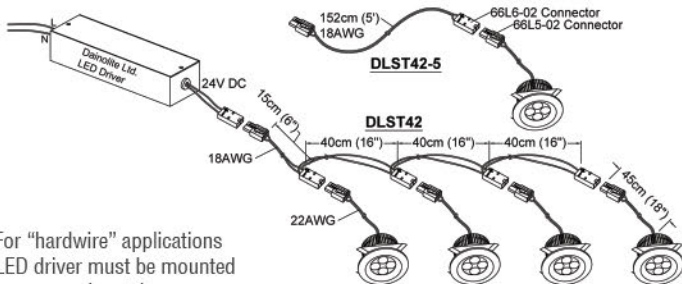

Typical Installation

- For "hardwire" applications LED driver must be mounted in approved metal case.
- Some applications can use plug-in driver. See accessories listing.

ACCESSORIES (purchased separately)

- DLST42 - 4 connector harness 18AWG – 54" (137cm)
- DLST42-5 - Wire harness extension 18AWG – 5' (152cm)
- CMG18-16T - Low-voltage wire 18AWM-105C/600V approved for use behind walls in Class II installations. Sold by the foot.
- LENS-40 - 40° lens

LED Power Supply (Class II approved) 24V constant voltage.

Non dimmable Drivers in metal case

- DMDR60-16 - 24V DC, 16W 5 x 1.7 x 1.25" (128 x 43 x 32mm)
- DMDR445-30 - 24V DC, 30W 8.7 x 2.9 x 1.8" (221 x 74 x 46mm)
- DMDR445-75 - 24V DC, 75W 8.7 x 2.9 x 1.8" (221 x 74 x 46mm)

Plug-in non dimmable LED Driver

- PIDR-60 - 24V DC, 60W 4.84 x 2.17 x 1.38" (123 x 55 x 35mm)
- PIDR-96 - 24V DC, 96W 6.06 x 2.44 x 1.50" (154 x 62 x 38mm)

Dimmable Drivers in metal case – to be only used with Lutron MAELV-600, and Legrand ADTH700 dimmers

- DMDR43-20 - 24V DC, 20W 8.5 x 2.4 x 1.8" (215 x 62 x 46mm)
- DMDR43-30 - 24V DC, 30W 8.5 x 2.4 x 1.8" (215 x 62 x 46mm)
- DMDR43-45 - 24V DC, 45W 8.7 x 2.9 x 1.8" (221 x 73 x 45mm)
- DMDR43-96 - 24V DC, 96W 15 x 3 x 2.25" (380 x 77 x 57mm)

Dimmers work best with min. load of 50%. When under this plateau, lights will flash at lowest threshold. Simply notch up dimmer until flashing stops.