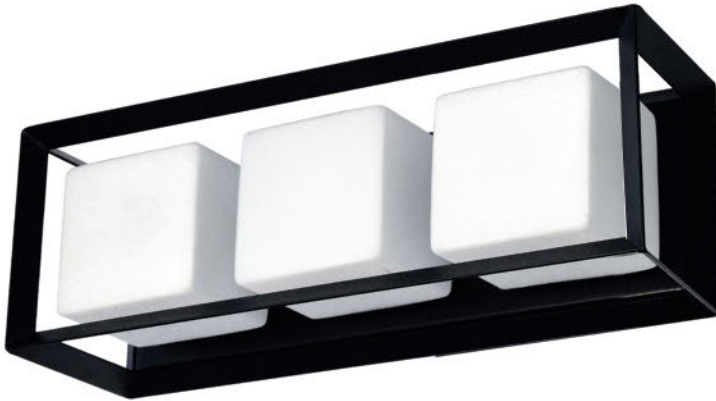

BEATRICE

One, three, four or five vanity light in popular Matte Black finish.

VANITY LIGHTS

BTC-163W-MB