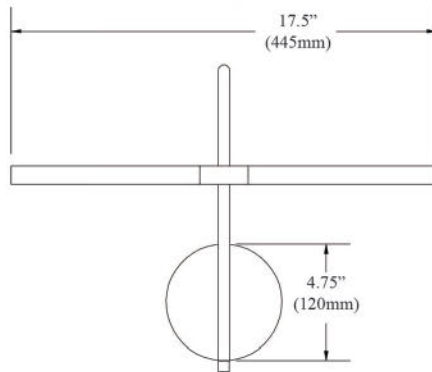

LED

PLUG-IN

DIMMABLE

ADJUSTABLE

Item No.	Dimensions	No. of Bulbs	Bulb Type	Total Wattage	CRI	Color Temperature	Lumens
PICLED-152-AGB	12.75"H x 17.5"W x 8.5"D - 2 lbs.	2	LED	6W	90+	3000K	420
PICLED-152-MB	12.75"H x 17.5"W x 8.5"D - 2 lbs.	2	LED	6W	90+	3000K	420
PICLED-152-PC	12.75"H x 17.5"W x 8.5"D - 2 lbs.	2	LED	6W	90+	3000K	420
PICLED-152-SC	12.75"H x 17.5"W x 8.5"D - 2 lbs.	2	LED	6W	90+	3000K	420

*Dimmable with select dimmers