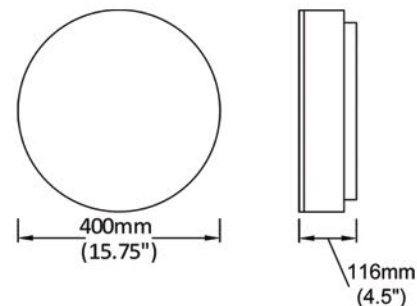

CFLED-6016-PC

*Dimmable with select dimmers

Item No.	Dimensions	No. of Bulbs	Bulb Type	Max. Wattage	CRI	Color Temperature	Lumens
CFLED-6008-PC	3"H x 8"W x 8"D - 2 lbs.	1	LED	8W	80+	3000K	600
CFLED-6008-SC	3"H x 8"W x 8"D - 2 lbs.	1	LED	8W	80+	3000K	600
CFLED-6016-PC	4.5"H x 16"W x 16"D - 2.5 lbs.	1	LED	19W	80+	3000K	1600
CFLED-6016-SC	4.5"H x 16"W x 16"D - 2.5 lbs.	1	LED	19W	80+	3000K	1600
CFLED-C1218-BZ	3.75"H x 12"W x 12"D - 2 lbs.	1	LED	18W	80+	3000K	1290
CFLED-C1218-SC	3.75"H x 12"W x 12"D - 2 lbs.	1	LED	18W	80+	3000K	1290
CFLED-C1626-BZ	4.25"H x 16"W x 16"D - 2 lbs.	1	LED	26W	80+	3000K	1850
CFLED-C1626-SC	4.25"H x 16"W x 16"D - 2 lbs.	1	LED	26W	80+	3000K	1850