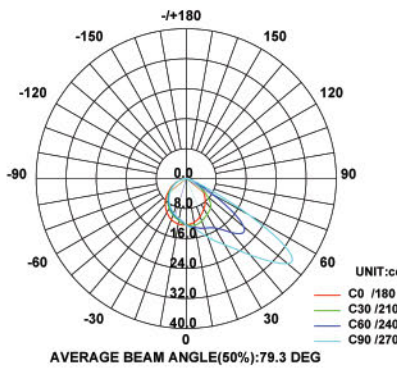

Features:

- Die cast aluminum body with powder coated paint finish.
- Polycarbonate white lens.
- Available in Black, White, Bronze or Brushed Aluminum finish.
- Uses 3.3W LED - 2700°K – 85 + CRI - included.
- 120V direct wiring – multiple fixtures can be wired together in parallel.
- The LED module is removable and can be replaced if required using exactly same binning.
- Includes integral 120V LED driver.
- Smooth and continuous dimming (to 10%) can be achieved using Lutron DVELV-300P and MAELV-600 and Legrand ADTH700.
- 40,000 hours rated life.
- 5 year limited warranty.