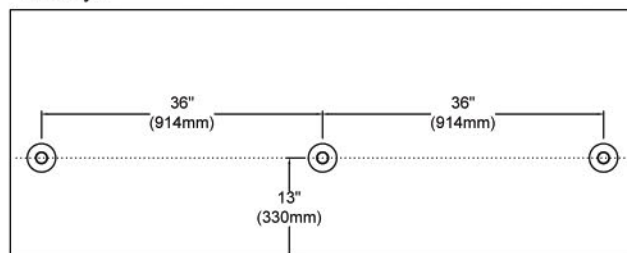

Hallways

*Please be advised that this series can also be ordered with special lenses to change colour output. Available in Amber, Blue and Red.