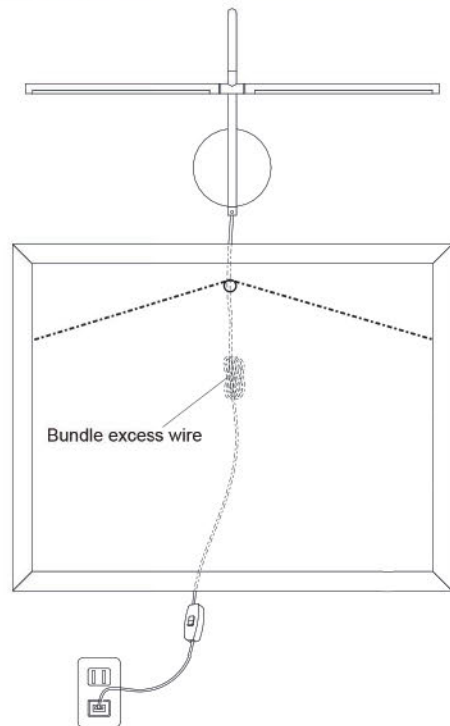

LED

PLUG-IN

DIMMABLE

ADJUSTABLE

Item No.	Dimensions	No. of Bulbs	Bulb Type	Total Wattage	CRI	Color Temperature	Lumens
PICLED-152-AGB	12.75"H x 17.5"W x 8.5"D - 2 lbs.	2	LED	6W	90+	3000K	420
PICLED-152-MB	12.75"H x 17.5"W x 8.5"D - 2 lbs.	2	LED	6W	90+	3000K	420
PICLED-152-PC	12.75"H x 17.5"W x 8.5"D - 2 lbs.	2	LED	6W	90+	3000K	420
PICLED-152-SC	12.75"H x 17.5"W x 8.5"D - 2 lbs.	2	LED	6W	90+	3000K	420

*Dimmable with select dimmers