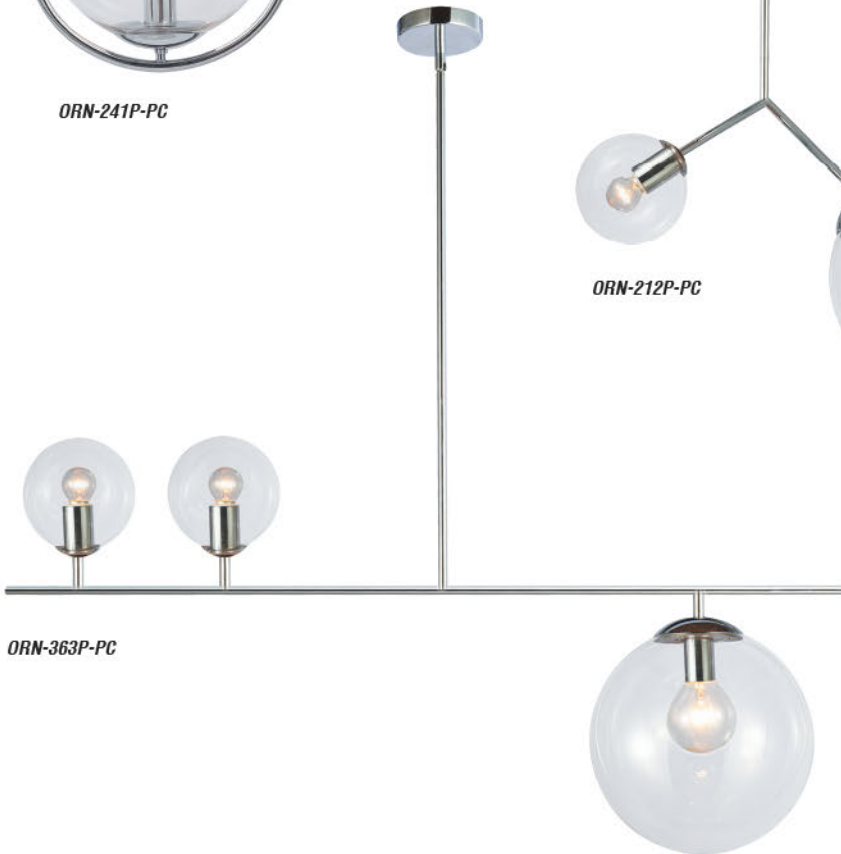

ORN-212P-PC

ORN-363P-PC