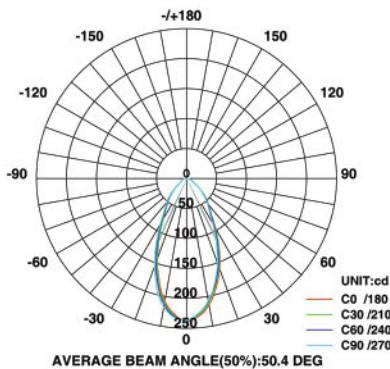

Flux out : 106.2 lm

Height	Eavg/Emax	Angle: 50.31deg	Diameter
0.5m	568.6/950.2 lx		46.96cm
1.0m	142.2/237.5 lx		93.92cm
1.5m	63.18/105.6 lx		140.88cm
2.0m	35.54/59.39 lx		187.84cm
2.5m	22.74/38.01 lx		234.80cm