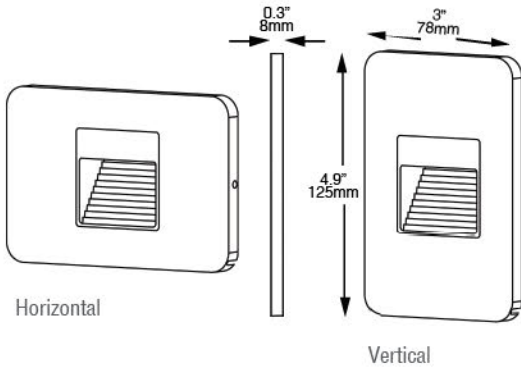

**Features:**

- Die cast aluminum body with powder coated paint finish.
- Die cast aluminum cut off feature to enable wall wash function.
- Available in Black, White, Bronze or Brushed Aluminum finish.
- Uses 3.3W LED - 2700°K – 85 + CRI.
- 120V direct wiring – multiple fixtures can be wired together in parallel.
- The LED module is removable and can be replaced if required using exactly same binning.
- Includes integral 120V LED driver.
- Smooth and continuous dimming (to 10%) can be achieved using Lutron DVELV-300P and MAELV-600 and Legrand ADTH700.
- 40,000 hour rated life.
- 5 year limited warranty.