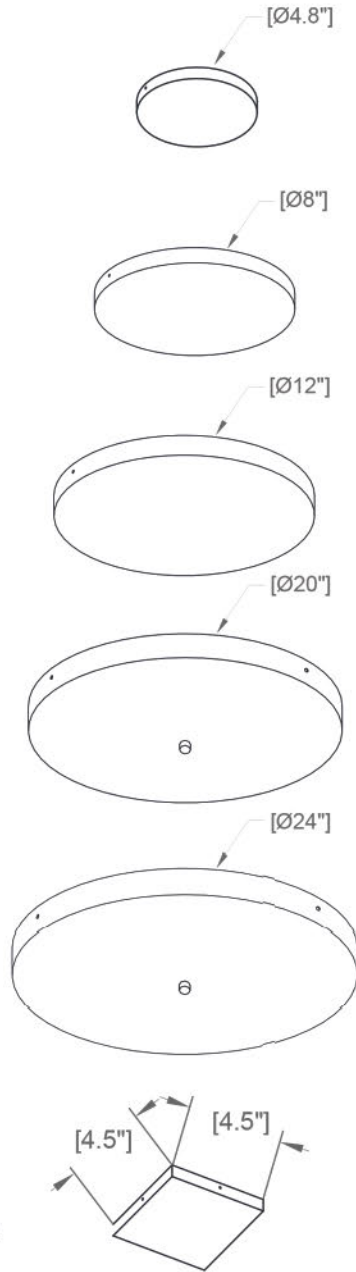

CANOPIES

AGB - Aged Brass
BK - Black
PC - Polished Chrome
SC - Satin Chrome
WH - White

CAN4R
Dimensions: Ø4.8" (120mm)
Aged Brass
Matte Black
Matte White
Polished Chrome
Satin Chrome

CAN8R
Dimensions: Ø8" (200mm)
Polished Chrome
Satin Chrome
Matte Black
Matte White

CAN12R
Dimensions: Ø12" (300mm)
Matte Black
Matte White

CAN20R
Dimensions: Ø20" (500mm)
Matte Black
Matte White
Polished Chrome
Satin Chrome

CAN24R
Dimensions: Ø24" (600mm)
Matte Black
Matt White
Polished Chrome
Satin Chrome

CPY4SQ
Dimensions: 4.5"x4.5" (mmxmm)
Oil Brushed Bronze
Polished Chrome
Satin Chrome
Matte Black
Matte White

CPY268REC
Dimensions: 26"x5" (660mmx205mm)
Matte Black
Matte White
Satin Chrome