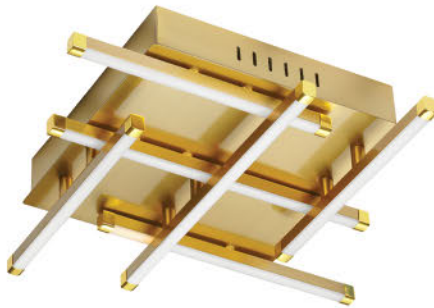

# SUMMIT

Aged Brass finish.

SUM-35HP-AGB

SUM-34P-AGB

SUM-24FH-AGB

SUM-1414FH-AGB

SUM-2020FH-AGB

Pendants only