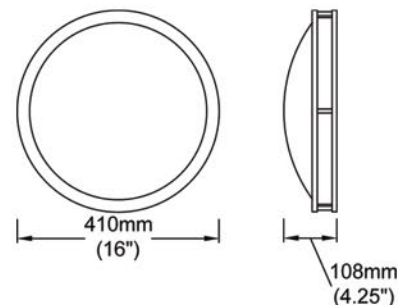

CFLED-C1626-SC