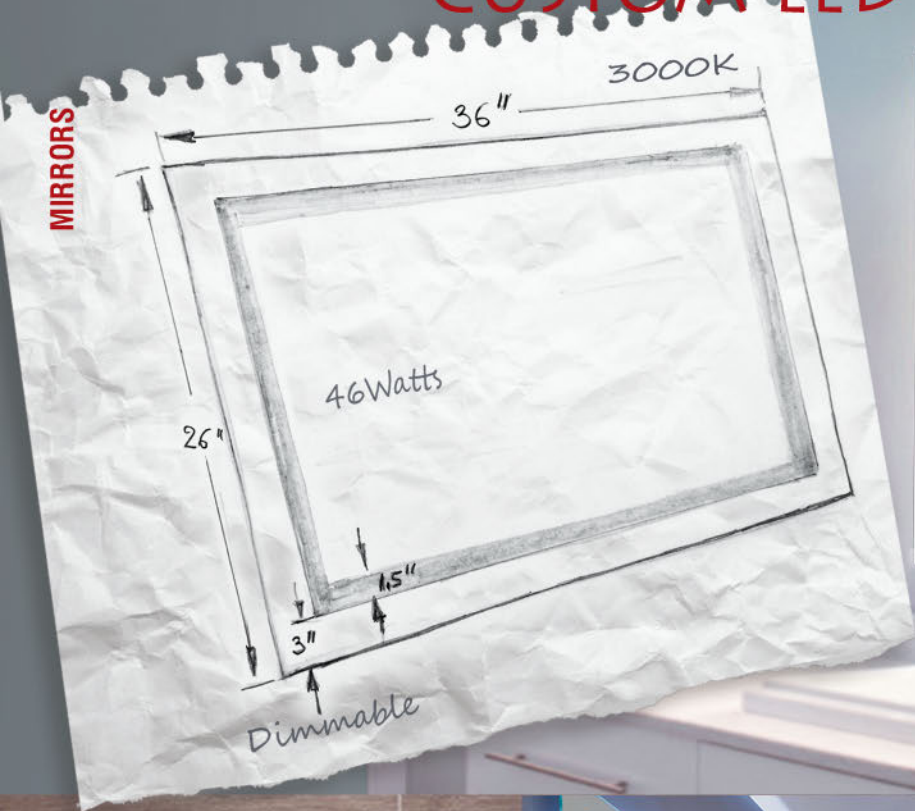

CUSTOM LED MIRRORS

MIRRORS