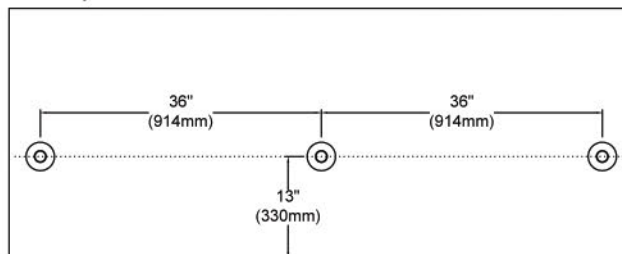

Hallways

Data:

- Input voltage 120V
- Input power 3.3W
- Input current 0.03A
- Frequency 60Hz
- Min starting temp. ....-20°C(-4°F)
- CRI ..... 85+
- CCT ..... 2700°K*
- Lumens..... 237Lm

*Please be advised that this series can also be ordered with special lenses to change colour output. Available in Amber, Blue and Red.