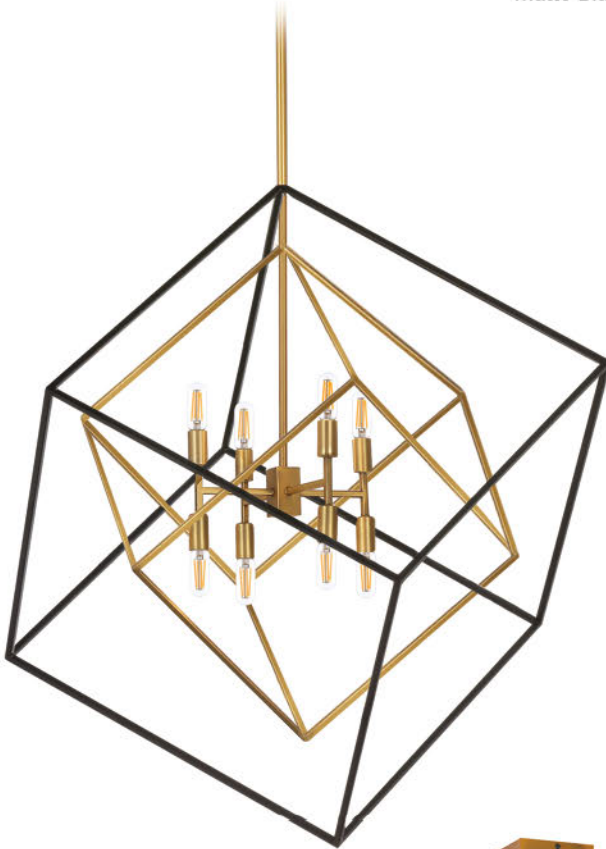

KAPPA

Kappa brings classic modern glamour and sophistication to every environment.
Matte Black with Vintage Brass finish.

KAP-308P-VB-MB