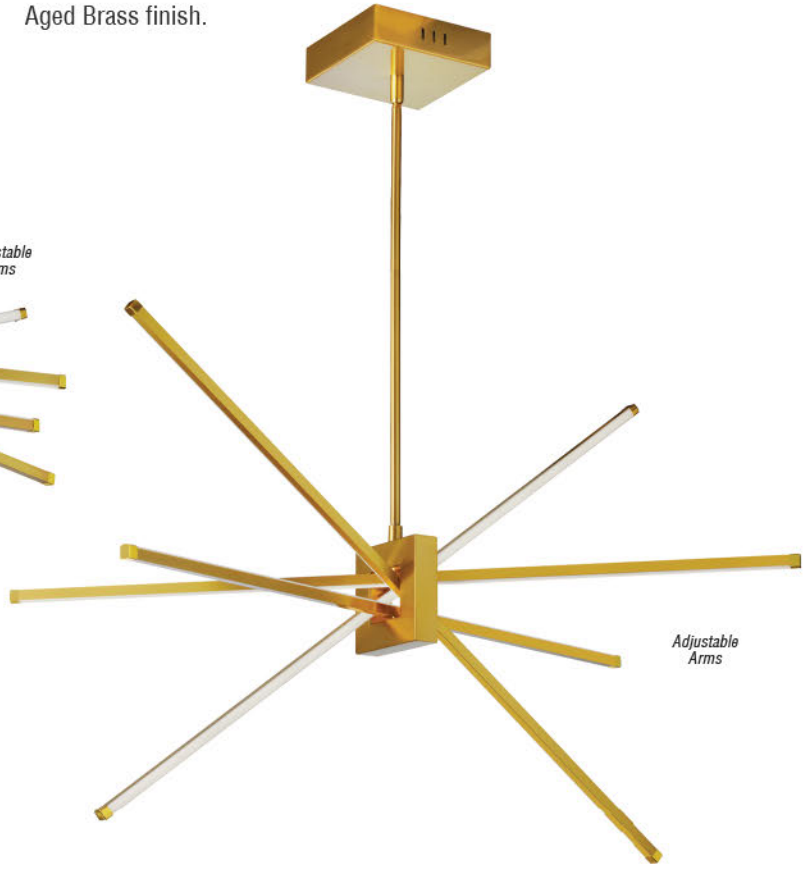

SUM-34P-AGB