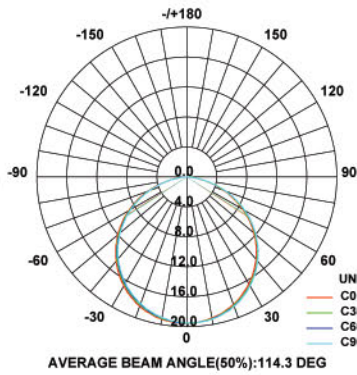

Data:

- Input voltage 120V
- Input power 3.3W
- Input current 0.03A
- Frequency 60Hz
- Min starting temp. ....-20°C(-4°F)
- CRI ..... 85+
- CCT ..... 2700°K*
- Lumens..... 237Lm