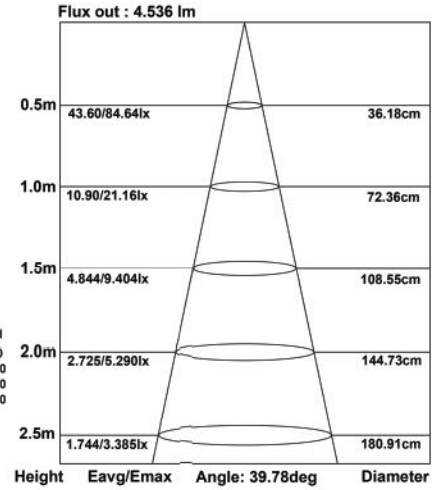

BELLA

Description:

- The "BELLA" wall washer series LED step/wall light is designed for indoor or outdoor wall mount applications using standard 2" (50mm) x 4" (102mm) metal or plastic J-box with minimum inside depth of 2" (50mm). J-box not supplied. IC rated for direct contact with insulating materials. Wet location rated to IP65 standards. Has no visible screws providing clean seamless finish.
- Transposable design allows fixture to be mounted in horizontal or vertical positions. All fixtures assembled and packaged for vertical mounting.

Features:

- Die cast aluminum body with powder coated paint finish.
- Die cast aluminum cut off feature to enable wall wash function.
- Available in Black, White, Bronze or Brushed Aluminum finish.
- Uses 3.3W LED - 2700°K – 85 + CRI.
- 120V direct wiring – multiple fixtures can be wired together in parallel.
- The LED module is removable and can be replaced if required using exactly same binning.
- Includes integral 120V LED driver.
- Smooth and continuous dimming (to 10%) can be achieved using Lutron DVELV-300P and MAELV-600 and Legrand ADTH700.
- 40,000 hour rated life.
- 5 year limited warranty.

Spacing Recommendations

Data:

- Input voltage 120V
- Input power 3.3W
- Input current 0.03A
- Frequency 60Hz
- Min starting temp. ... -20°C(-4°F)
- CRI ..... 85+
- CCT ..... 2700°K*
- Lumens..... 237Lm

Hallways

*Please be advised that this series can also be ordered with special lenses to change colour output. Available in Amber, Blue and Red.