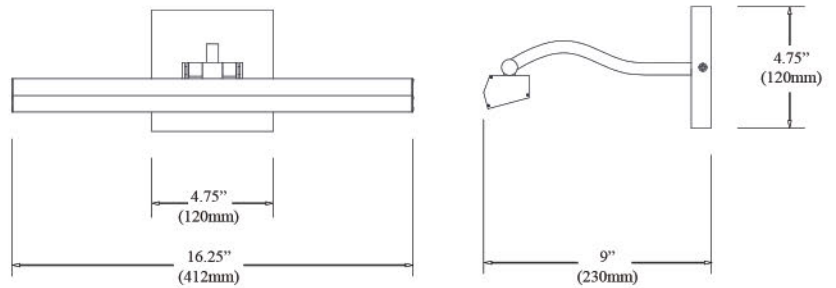

PLUG-IN

DIMMABLE

ADJUSTABLE

Item No.	Dimensions	No. of Bulbs	Bulb Type	Max. Wattage	CRI	Color Temperature	Lumens
PIC222-16LED-AGB	2.75"H x 16.25"W x 9"D - 2 lbs.	1	LED	20W	90+	2700K-3500K	1400
PIC222-16LED-MB	2.75"H x 16.25"W x 9"D - 2 lbs.	1	LED	20W	90+	2700K-3500K	1400
PIC222-16LED-PC	2.75"H x 16.25"W x 9"D - 2 lbs.	1	LED	20W	90+	2700K-3500K	1400
PIC222-16LED-SC	2.75"H x 16.25"W x 9"D - 2 lbs.	1	LED	20W	90+	2700K-3500K	1400

*Dimmable with select dimmers

*Includes optional coloured "JELL"