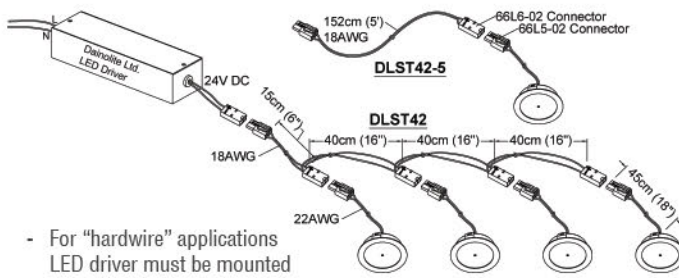

Typical Installation

- For "hardwire" applications LED driver must be mounted in approved metal case.
- Some applications can use plug-in driver. See accessories listing.

ACCESSORIES (purchased separately)

- DLST42 - 4 connector harness 18AWG – 54" (137cm)
- DLST42-5 - Wire harness extension 18AWG – 5' (152cm)
- CMG18-16T - Low-voltage wire 18AWM-105C/600V approved for use behind walls in Class II installations. Sold by the foot.
- DR-PLED-WH - White distance ring for PLED-04-WH
- DR-PLED-BK - Black distance ring for PLED-04-BK
- DR-PLED-PC - Polished Chrome distance ring for PLED-04-PC

LED Power Supply (Class II approved) 24V constant voltage.

Non dimmable Drivers in metal case

- DMDR30-6 - 24V DC, 6W 5x 1.7 x 1.25" (128 x 43 x 32mm)
- DMDR60-16 - 24V DC, 16W 5 x 1.7 x 1.25" (128 x 43 x 32mm)
- DMDR445-30 - 24V DC, 30W 8.7 x 2.9 x 1.8" (221 x 74 x 46mm)
- DMDR445-75 - 24V DC, 75W 8.7 x 2.9 x 1.8" (221 x 74 x 46mm)

Plug-in non dimmable LED Driver

- PIDR-60 - 24V DC, 60W 4.84 x 2.17x 1.38" (123 x 55 x 35mm)
- PIDR-96 - 24V DC, 96W 6.06 x 2.44x 1.50" (154 x 62 x 38mm)

Dimmable Drivers in metal case – to be only used with Lutron MAELV-600, and Legrand ADTH700 dimmers

- DMDR43-20 - 24V DC, 20W 8.5 x 2.4 x 1.8" (215 x 62 x 46mm)
- *DMDR43-30 - 24V DC, 30W 8.5 x 2.4 x 1.8" (215 x 62 x 46mm)
- *DMDR43-45 - 24V DC, 45W 8.7 x 2.9 x 1.8" (221 x 73 x 45mm)
- DMDR43-96 - 24V DC, 96W 15 x 3 x 2.25" (380 x 77 x 57mm)

Dimmers work best with min. load of 50%. When under this plateau, lights will flash at lowest threshold. Simply notch up dimmer until flashing stops.

*Can also use Lutron DVELV-300P for these drivers

HARDWIRE DRIVER
DMDR43-30