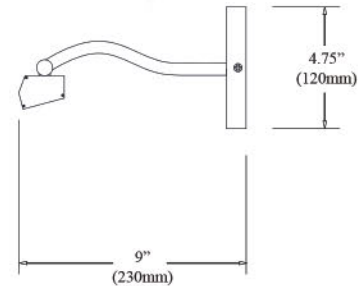

PLUG-IN

DIMMABLE

ADJUSTABLE

Item No.	Dimensions	No. of Bulbs	Bulb Type	Max. Wattage	CRI	Color Temperature	Lumens
PIC222-24LED-AGB	2.75"H x 24"W x 9"D - 4 lbs.	1	LED	30W	90+	2700K-3500K	2100
PIC222-24LED-MB	2.75"H x 24"W x 9"D - 4 lbs.	1	LED	30W	90+	2700K-3500K	2100
PIC222-24LED-PC	2.75"H x 24"W x 9"D - 4 lbs.	1	LED	30W	90+	2700K-3500K	2100
PIC222-24LED-SC	2.75"H x 24"W x 9"D - 4 lbs.	1	LED	30W	90+	2700K-3500K	2100

*Dimmable with select dimmers

*Includes optional coloured "JELL"