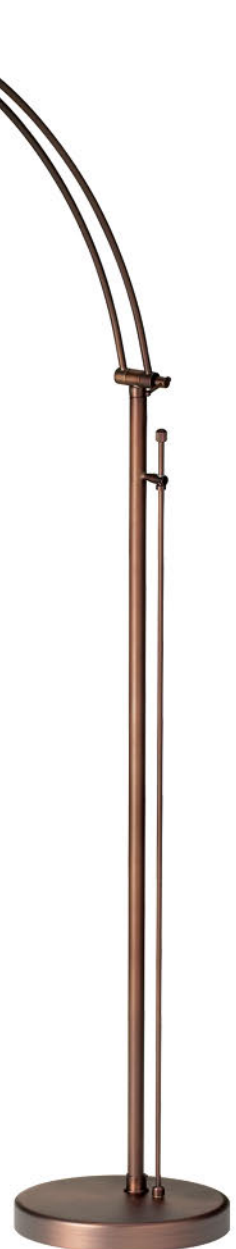

DM2578-F-OB

PLUG-IN

COMPATIBLE

DM2578-F
only

Item No.	Dimensions	No. of Bulbs	Bulb Type	Max. Wattage
83323F-OB	61"H x 7"W x 7"D - 14 lbs.	2	E26	60W
83323F-SC	61"H x 7"W x 7"D - 14 lbs.	2	E26	60W
DM2578-F-OB	61"H x 28"W x 11"D - 14 lbs.	1	E26	100W
DM2578-F-SC	61"H x 28"W x 11"D - 14 lbs.	1	E26	100W