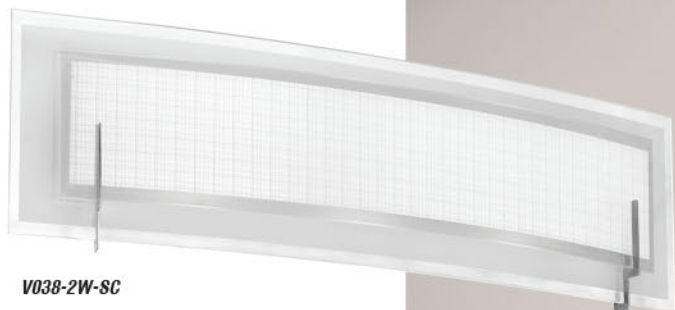

VO38 VANITY

Satin Chrome Finish with Frosted Linen Glass

VANITY LIGHTS

V038-2W-SC