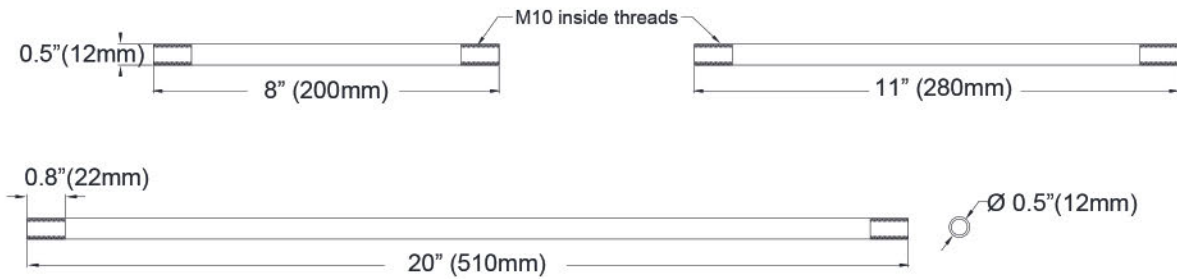

RODS

532-STEM

- **AGB** - Aged Brass
- **BK** - Black
- **ES** - Espresso
- **OBB** - Oil Brushed Bronze
- **PC** - Polished Chrome
- **PG** - Palladium Gold
- **SC** - Satin Chrome
- **VB** - Vintage Bronze
- **VOB** - Vintage Oiled Bronze
- **WH** - White