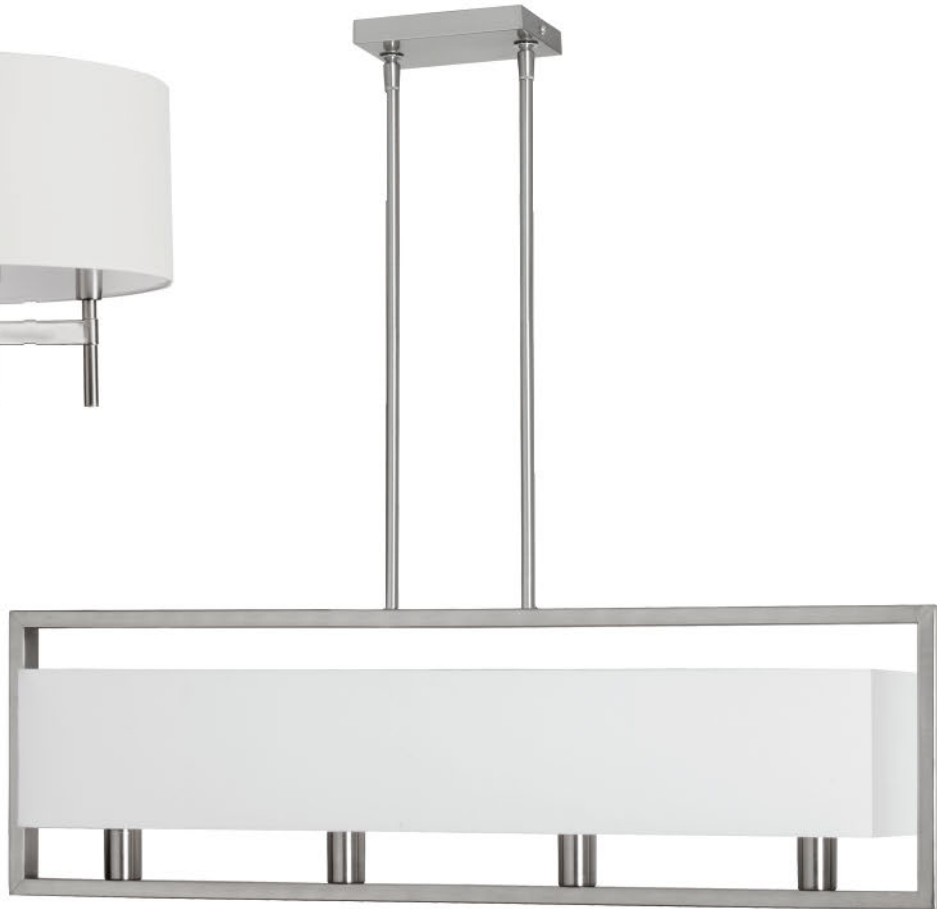

LAR-323-SC

HARDWIRED

DIMMABLE

COMPATIBLE

FRACTIONAL RODS

ADJUSTABLE

Item No.	Dimensions	No. of Bulbs	Bulb Type	Max. Wattage
LAR-245C-SC	13"H x 24"W x 24"D - 9 lbs.	5	E12	60W
LAR-323-SC	10"H x 6"W x 32"D - 9 lbs.	4	E12	60W
LAR-324-SC	9.5"H x 32"W x 9.5"D - 8 lbs.	4	E26	75W