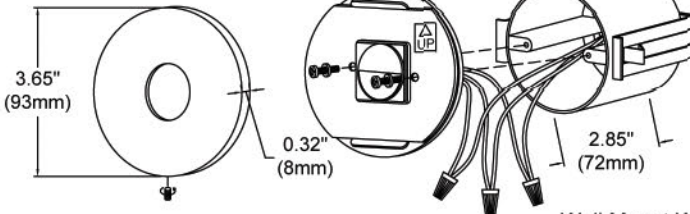

LAILA

Description:

- The "LAILA" series "Full Moon" LED step/wall light is suitable for indoor or outdoor wall mount use. Ideal for retrofit applications. It is much easier to drill 31/8" (79.4mm) hole than cut 2" x 4" rectangle.
- This product is designed to be installed after wall sheeting material has been applied.
- Product supplied with its own plastic UL approved housing.
- Has no visible screws providing clean seamless finish.

Features:

- Die cast aluminum body with powder coated paint finish.
- Polycarbonate white lens.
- Available in Black, White, Bronze or Brushed Aluminum finish.
- Uses 3.3W LED - 2700°K – 85+ CRI - included.
- 120V direct wiring – multiple fixtures can be wired together in parallel.
- The LED module is removable and can be replaced if required using exactly same binning.
- Includes integral 120V LED driver.
- Smooth and continuous dimming (to 10%) can be achieved using Lutron DVELV-300P and MAELV-600 and Legrand ADTH700.
- 40,000 hours rated life.
- 5 year limited warranty.

Spacing Recommendations

Step Mount For Stairs

Mount in center of stair as close to the upper tread as possible

Hallways

Data:

- Input voltage 120V
- Input power 3.3W
- Input current 0.03A
- Frequency 60Hz
- Min starting temp. ....-20°C(-4°F)
- CRI ..... 85+
- CCT ..... 2700°K*
- Lumens..... 237Lm

*Please be advised that this series can also be ordered with special lenses to change colour output. Available in Amber, Blue and Red.