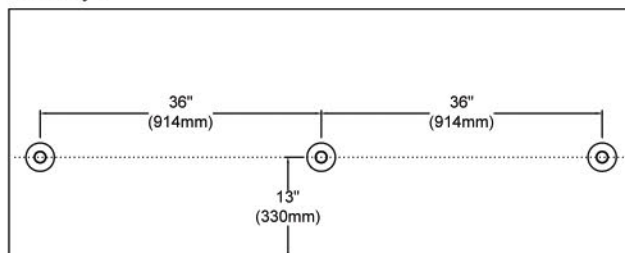

LAILA

Description:

- The "LAILA" series louvre LED step/wall light is suitable for indoor or outdoor wall mount use. Ideal for retrofit applications. It is much easier to drill 31/8" (79.4mm) hole than cut 2" x 4" rectangle.
- This product is designed to be installed after wall sheathing material has been applied.
- Product supplied with its own plastic UL approved housing.
- Has no visible screws providing clean seamless finish.

Features:

- Die cast aluminum body with powder coated paint finish.
- Die cast aluminum louvre.
- Available in Black, White, Bronze or Brushed Aluminum finish.
- Uses 3.3W LED - 2700°K - 85 + CRI - included.
- 120V direct wiring - multiple fixtures can be wired together in parallel.
- The LED module is removable and can be replaced if required using exactly same binning.
- Includes integral 120V LED driver.
- Smooth and continuous dimming (to 10%) can be achieved using Lutron DVLEV-300P and MAELV-600 and Legrand ADTH700.
- 40,000 hours rated life.
- 5 year limited warranty.

Flux out : 2.087 lm

Height	Eavg/Emax	Angle: 40.44deg	Diameter
0.5m	18.04/58.36lx		36.83cm
1.0m	4.509/14.59lx		73.67cm
1.5m	2.004/6.485lx		110.50cm
2.0m	1.127/3.648lx		147.33cm
2.5m	0.7215/2.335lx		184.17cm

Data:

- Input voltage 120V
- Input power 3.3W
- Input current 0.03A
- Frequency 60Hz
- Min starting temp. ... -20°C (-4°F)
- CRI ..... 85+
- CCT ..... 2700°K*
- Lumens 237Lm

*Please be advised that this series can also be ordered with special lenses to change colour output. Available in Amber, Blue and Red.

Spacing Recommendations

Step Mount For Stairs

Mount in center of stair as close to the upper tread as possible

Hallways