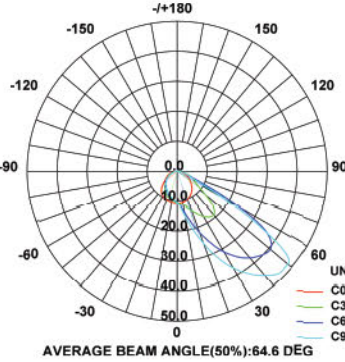

BELLA

Description:

- The "BELLA" wall washer series LED step/wall light is designed for indoor or outdoor wall mount applications using standard 2" (50mm) x 4" (102mm) metal or plastic J-box with minimum inside depth of 2" (50mm). J-box not supplied. IC rated for direct contact with insulating materials. Wet location rated to IP65 standards. Has no visible screws providing clean seamless finish.
- Transposable design allows fixture to be mounted in horizontal or vertical positions. All fixtures assembled and packaged for vertical mounting.

Features:

- Die cast aluminum body with powder coated paint finish.
- Die cast aluminum cut off feature to enable wall wash function.
- Available in Black, White, Bronze or Brushed Aluminum finish.
- Uses 3.3W LED - 2700°K – 85 + CRI.
- 120V direct wiring – multiple fixtures can be wired together in parallel.
- The LED module is removable and can be replaced if required using exactly same binning.
- Includes integral 120V LED driver.
- Smooth and continuous dimming (to 10%) can be achieved using Lutron DVELV-300P and MAELV-600 and Legrand ADTH700.
- 40,000 hour rated life.
- 5 year limited warranty.

Spacing Recommendations

Data:

- Input voltage 120V
- Input power 3.3W
- Input current 0.03A
- Frequency 60Hz
- Min starting temp. ... -20°C(-4°F)
- CRI ..... 85+
- CCT ..... 2700°K*
- Lumens..... 237Lm

Hallways

*Please be advised that this series can also be ordered with special lenses to change colour output. Available in Amber, Blue and Red.