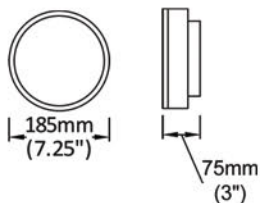

CFLED-6008-PC

*Dimmable with select dimmers

Item No.	Dimensions	No. of Bulbs	Bulb Type	Max. Wattage	CRI	Color Temperature	Lumens
CFLED-6008-PC	3"H x 8"W x 8"D - 2 lbs.	1	LED	8W	80+	3000K	600
CFLED-6008-SC	3"H x 8"W x 8"D - 2 lbs.	1	LED	8W	80+	3000K	600
CFLED-6016-PC	4.5"H x 16"W x 16"D - 2.5 lbs.	1	LED	19W	80+	3000K	1600
CFLED-6016-SC	4.5"H x 16"W x 16"D - 2.5 lbs.	1	LED	19W	80+	3000K	1600
CFLED-C1218-BZ	3.75"H x 12"W x 12"D - 2 lbs.	1	LED	18W	80+	3000K	1290
CFLED-C1218-SC	3.75"H x 12"W x 12"D - 2 lbs.	1	LED	18W	80+	3000K	1290
CFLED-C1626-BZ	4.25"H x 16"W x 16"D - 2 lbs.	1	LED	26W	80+	3000K	1850
CFLED-C1626-SC	4.25"H x 16"W x 16"D - 2 lbs.	1	LED	26W	80+	3000K	1850