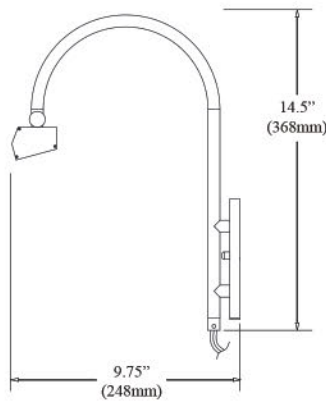

HARDWIRED

DIMMABLE

ADJUSTABLE

Item No.	Dimensions	No. of Bulbs	Bulb Type	Total Wattage	CRI	Color Temperature	Lumens
PIC120-16LED-AGB	14.5"H x 16.25"W x 9.75"D - 2 lbs.	2	LED	12W	90+	2700K - 3500K	1400
PIC120-16LED-PC	14.5"H x 16.25"W x 9.75"D - 2 lbs.	2	LED	12W	90+	2700K - 3500K	1400
PIC120-16LED-SC	14.5"H x 16.25"W x 9.75"D - 2 lbs.	2	LED	12W	90+	2700K - 3500K	1400

*Dimmable with select dimmers

*Includes optional coloured "JELL"