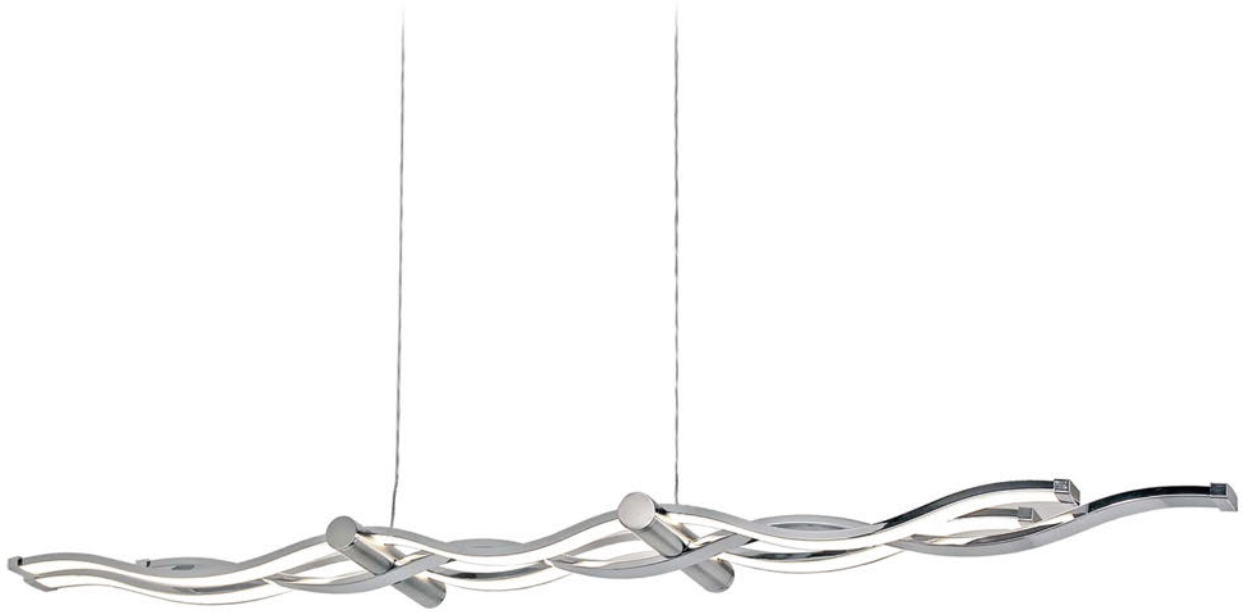

FLORA

Flora pendants pulsate with contemporary design.
Wave-esque arms spread horizontally from the suspension cables, giving a distinct and elegant profile.

FLO-40HP-PC-SC