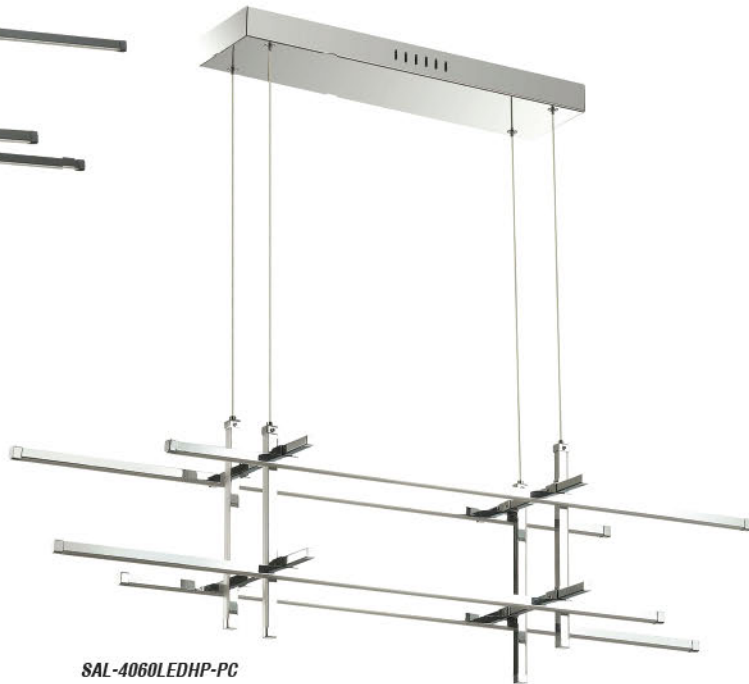

# SALLY

Modern décor is based mostly on clean form.  
Sally's simple and clean LED lighting design fits in perfectly among modern décor.

SAL-4060LEDHP-MB

SAL-4060LEDHP-AGB

SAL-4060LEDHP-PC

HARDWIRED

DIMMABLE