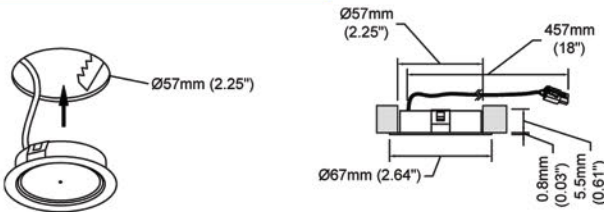

Recessed mounting installation