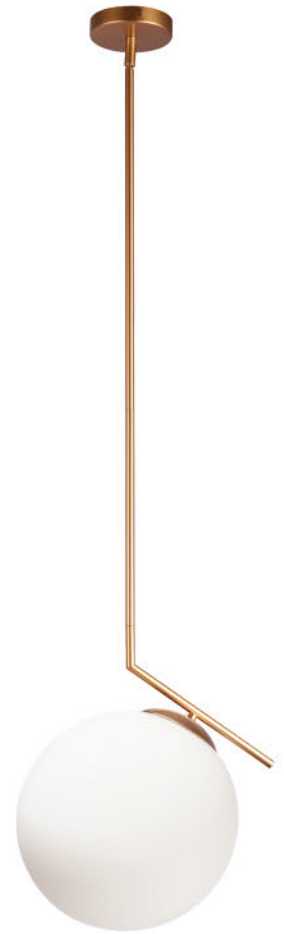

# ORION

The Orion pendant's streamline design relies on clean lines and geometric shapes to drive home the modern aesthetic look. Gold finish.

ORN-241P-AGB

ORN-141P-GLD

ORN-363P-GLD

ORN-212P-GLD

Item No.	Dimensions	No. of Bulbs	Bulb Type	Max. Wattage
ORN-141P-GLD	16.34"H x 14"W x 12"D - 5 lbs.	1	E26	60W
ORN-212P-GLD	16"H x 21"W x 12"D - 15 lbs.	2	E26	60W
ORN-241P-AGB	29"H x 24"W x 12"D - 6 lbs.	1	E26	60W
ORN-363P-GLD	14.5"H x 36"W x 12"D - 16 lbs.	3	E26	60W