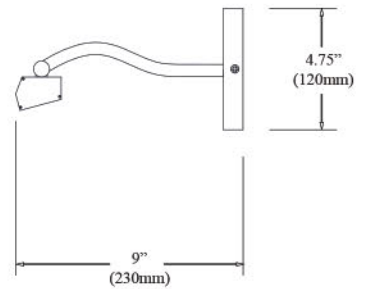

PLUG-IN

DIMMABLE

ADJUSTABLE

Item No.	Dimensions	No. of Bulbs	Bulb Type	Max. Wattage	CRI	Color Temperature	Lumens
PIC222-32LED-AGB	2.75"H x 32"W x 9"D - 7 lbs.	1	LED	40W	90+	2700K~3500K	2800
PIC222-32LED-MB	2.75"H x 32"W x 9"D - 7 lbs.	1	LED	40W	90+	2700K~3500K	2800
PIC222-32LED-PC	2.75"H x 32"W x 9"D - 7 lbs.	1	LED	40W	90+	2700K~3500K	2800
PIC222-32LED-SC	2.75"H x 32"W x 9"D - 7 lbs.	1	LED	40W	90+	2700K~3500K	2800

*Dimmable with select dimmers

*Includes optional coloured "JELL"