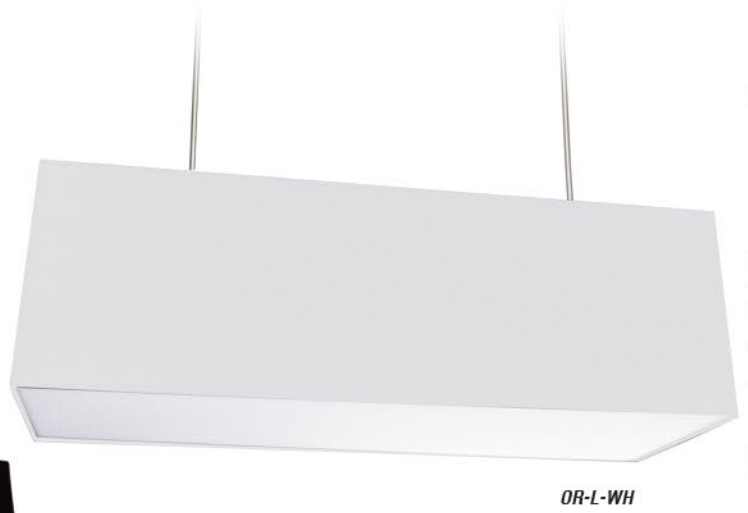

OVERSIZED RECTANGLE

Item No.	Dimensions	No. of Bulbs	Bulb Type	Max. Wattage
OR-L-BK	12"H x 38"W x 14"D - 5 lbs.	4	E26	60W
OR-L-WH	12"H x 38"W x 14"D - 5 lbs.	4	E26	60W
OR-S-BK	12"H x 44"W x 7"D - 5 lbs.	4	E26	60W
OR-S-WH	12"H x 44"W x 7"D - 5 lbs.	4	E26	60W