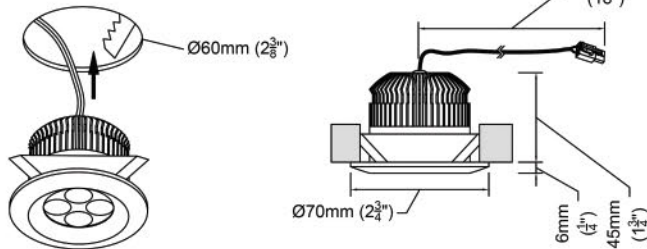

Recessed mounting installation