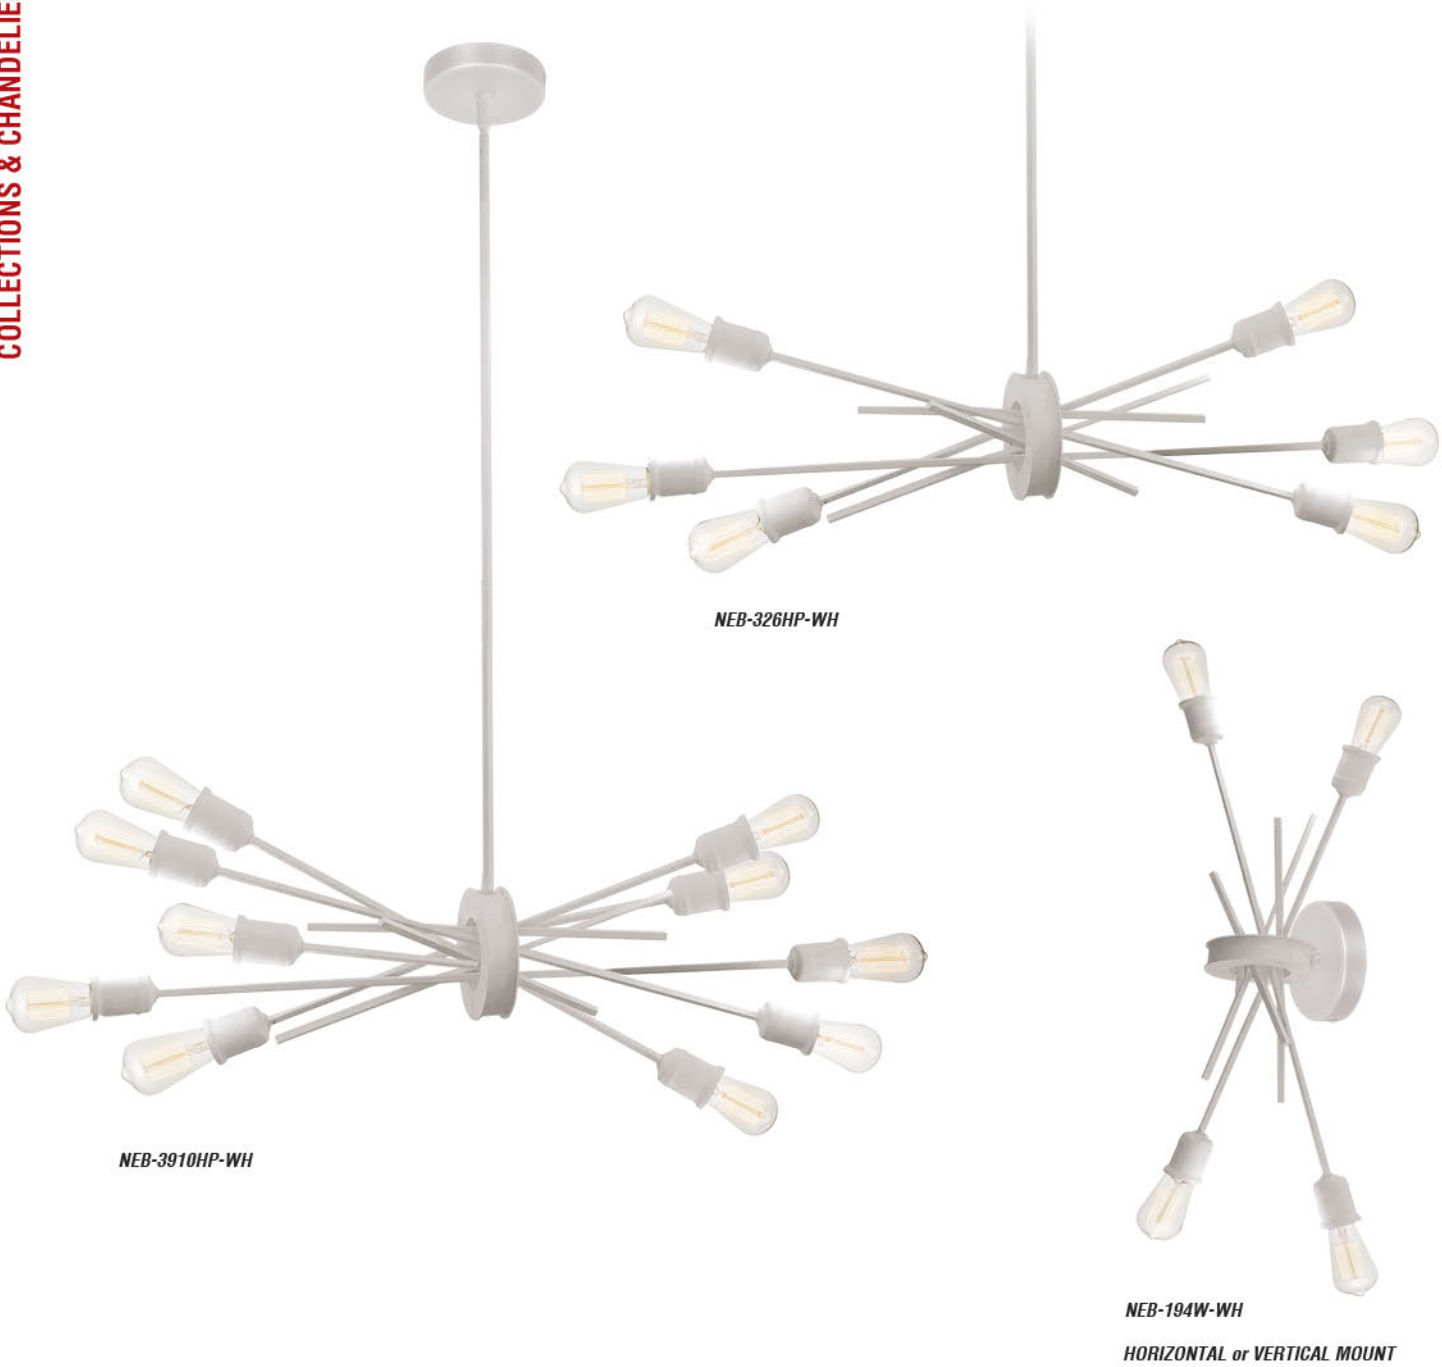

Pendants only

Item No.	Dimensions	No. of Bulbs	Bulb Type	Max. Wattage
NEB-194W-ES	19"H x 11"W x 6.5"D - 3 lbs.	4	E26	60W
NEB-336P-ES	32"H x 8"W x 32"D - 11 lbs.	6	E26	60W

\*Special Feature: MOVABLE ARMS

# NEBRASKA

Nebraska collection's angular profile brings excitement into the lighting world. The bulbs extend horizontally from a circular center-point and creates wonderful light coverage. These transitional fixtures are perfect for the living room or bedroom.