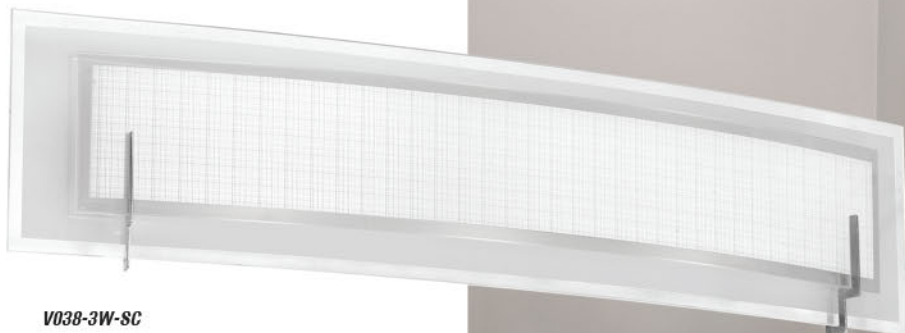

V038-3W-SC