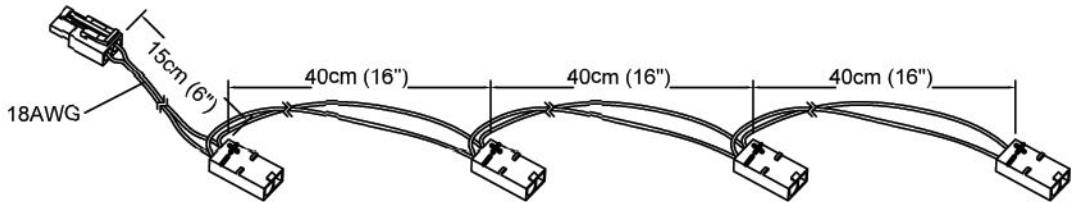

## Hallways

**XENO-89-BK**

**DLST-99-SC**

**DLST-99-WH**

**DMPI60** - 12V 60W electronic plug-in transformer  
with in-line switch  
- 12" cord terminated with female connector  
- Class 2

**DLST42** - 18 AWG wire harness allowing 4 light connections  
- Maximum length 137cm (54"), distance between connectors 40cm (16")  
- Please note polarity on each connector  
- Designed for use in Class II installation only