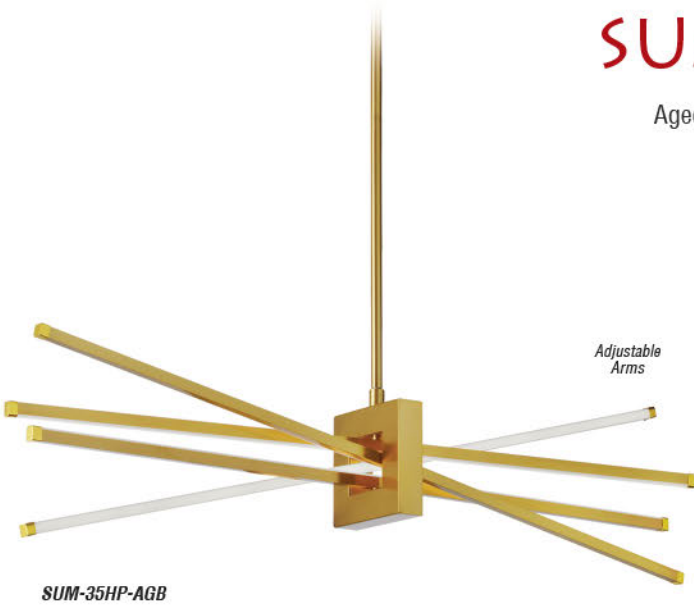

SUMMIT

Aged Brass finish.

SUM-35HP-AGB