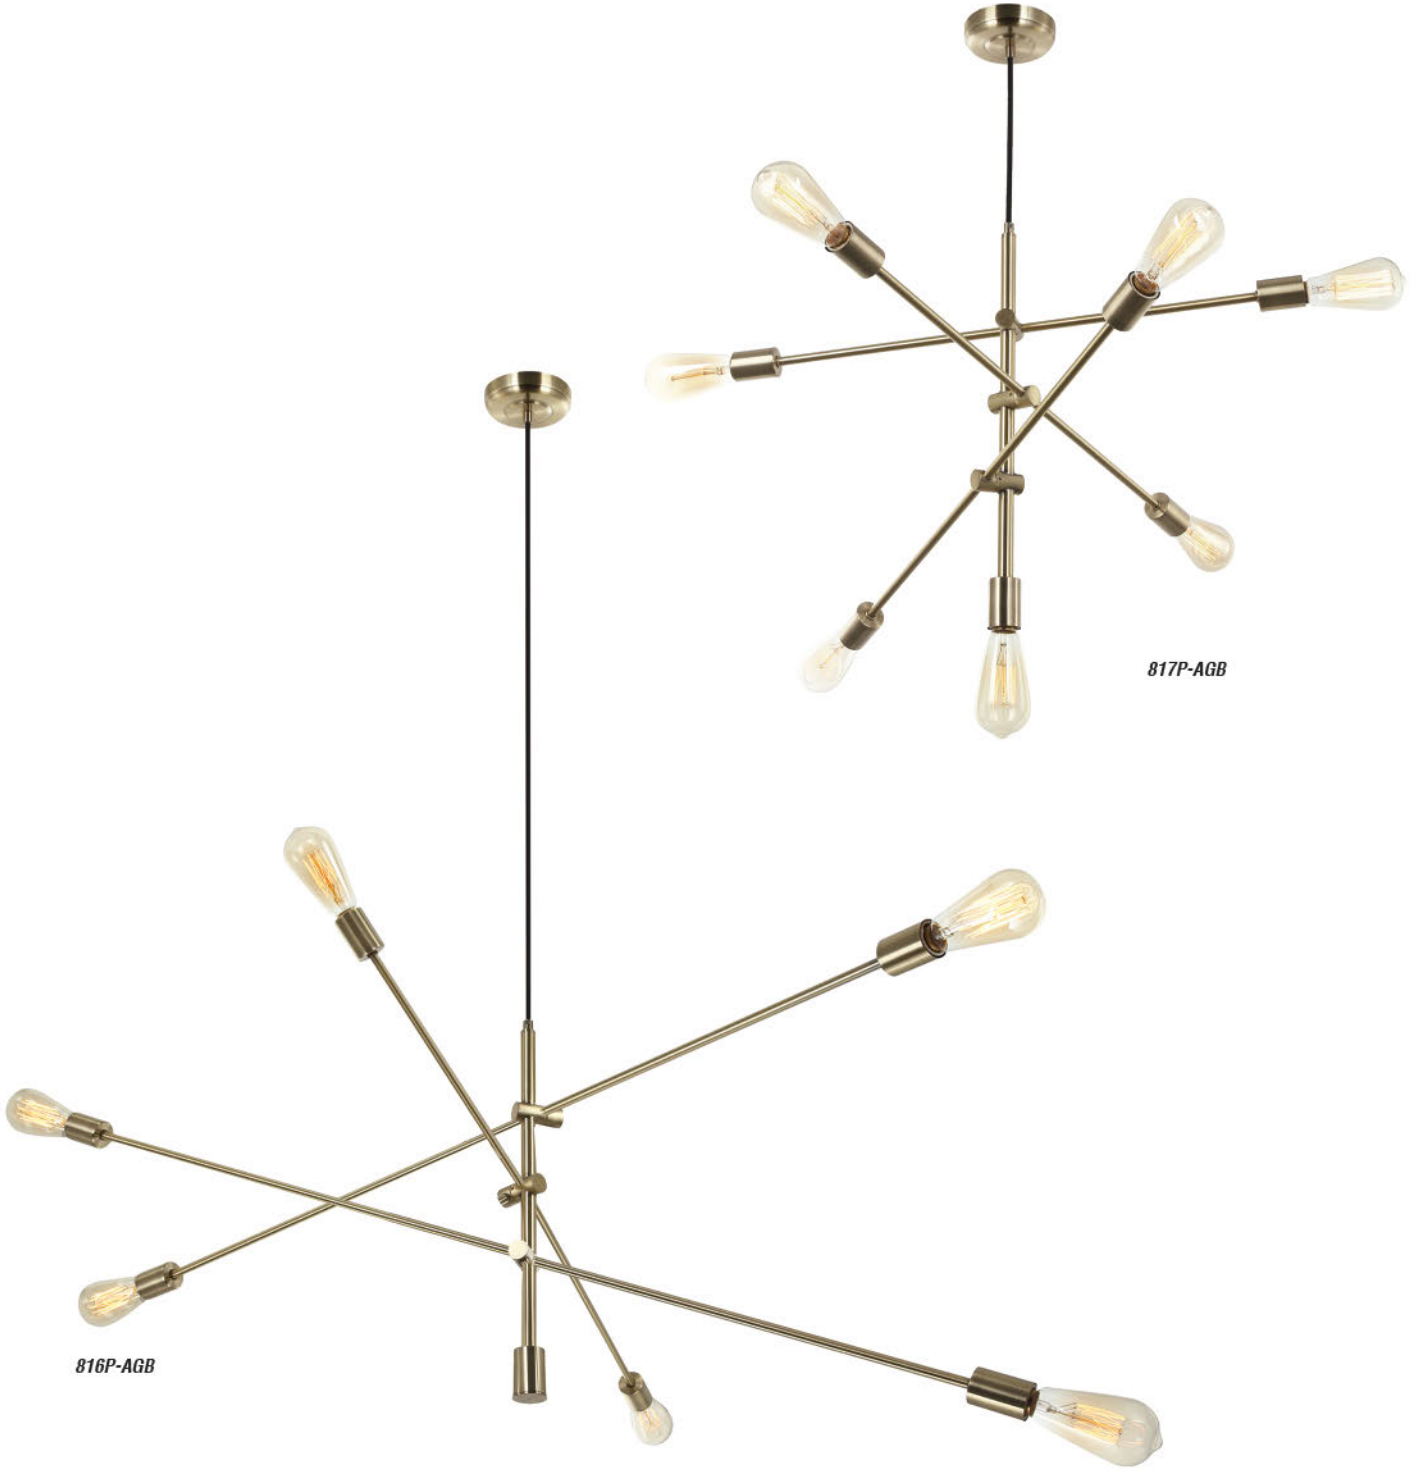

ALEXA

Soft Aged Brass finish.

816P-AGB

817P-AGB

Item No.	Dimensions	No. of Bulbs	Bulb Type	Max. Wattage
816P-AGB	21.6"H x 50"W x 50"D - 5.5 lbs.	6	E26	60W
817P-AGB	21.6"H x 27.9"W x 27.9"D - 4 lbs.	7	E26	60W