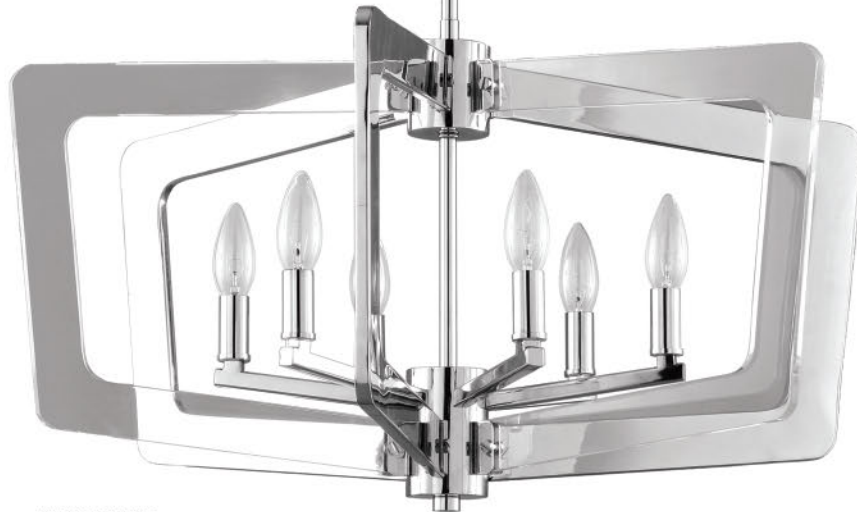

SWR-266C-PC

HARDWIRED

DIMMABLE

COMPATIBLE

FRACTIONAL RODS

Pendants
only

ADJUSTABLE

Pendants
only

Item No.	Dimensions	No. of Bulbs	Bulb Type	Max. Wattage
SWR-144SF-PC	13"H x 14"W x 14"D - 8 lbs.	4	E12	60W
SWR-206C-PC	13"H x 20"W x 20"D - 12 lbs.	6	E12	60W
SWR-266C-PC	13.5"H x 26.5"W x 26.5"D - 16 lbs.	6	E12	60W