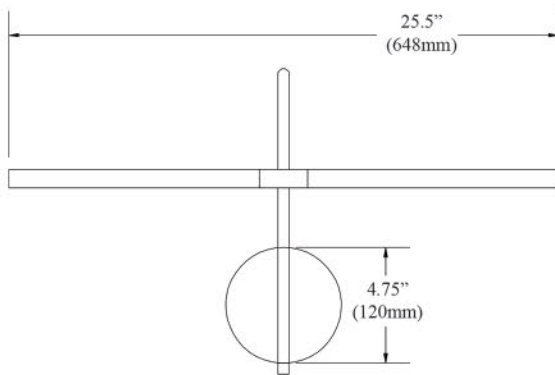

PLUG-IN

DIMMABLE

ADJUSTABLE

Item No.	Dimensions	No. of Bulbs	Bulb Type	Total Wattage	CRI	Color Temperature	Lumens
PICLED-242-AGB	12.75"H x 25.5"W x 8.5"D - 2 lbs.	2	LED	10W	90+	3000K	700
PICLED-242-MB	12.75"H x 25.5"W x 8.5"D - 2 lbs.	2	LED	10W	90+	3000K	700
PICLED-242-PC	12.75"H x 25.5"W x 8.5"D - 2 lbs.	2	LED	10W	90+	3000K	700
PICLED-242-SC	12.75"H x 25.5"W x 8.5"D - 2 lbs.	2	LED	10W	90+	3000K	700

*Dimmable with select dimmers