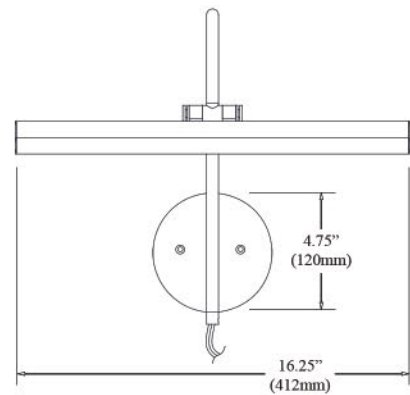

HARDWIRED

DIMMABLE

ADJUSTABLE

Item No.	Dimensions	No. of Bulbs	Bulb Type	Total Wattage	CRI	Color Temperature	Lumens
PIC120-16LED-AGB	14.5"H x 16.25"W x 9.75"D - 2 lbs.	2	LED	12W	90+	2700K - 3500K	1400
PIC120-16LED-PC	14.5"H x 16.25"W x 9.75"D - 2 lbs.	2	LED	12W	90+	2700K - 3500K	1400
PIC120-16LED-SC	14.5"H x 16.25"W x 9.75"D - 2 lbs.	2	LED	12W	90+	2700K - 3500K	1400

*Dimmable with select dimmers

*Includes optional coloured "JELL"