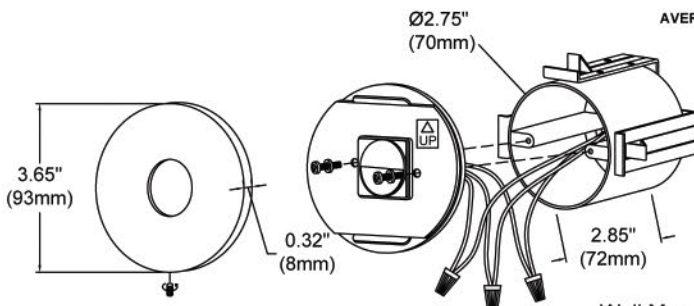

LAILA

Description:

- The "LAILA" series "Half Moon" LED step/wall light is suitable for indoor or outdoor wall mount use. Ideal for retrofit applications. It is much easier to drill 3/8" (79.4mm) hole than cut 2" x 4" rectangle.
- This product is designed to be installed after wall sheeting material has been applied.
- Product supplied with its own plastic UL approved housing.
- Has no visible screws providing clean seamless finish.

Features:

- Die cast aluminum body with powder coated paint finish.
- Polycarbonate white lens.
- Available in Black, White, Bronze or Brushed Aluminum finish.
- Uses 3.3W LED - 2700°K – 85 + CRI - included.
- 120V direct wiring – multiple fixtures can be wired together in parallel.
- The LED module is removable and can be replaced if required using exactly same binning.
- Includes integral 120V LED driver.
- Smooth and continuous dimming (to 10%) can be achieved using Lutron DVELV-300P and MAELV-600 and Legrand ADTH700.
- 40,000 hours rated life.
- 5 year limited warranty.

Data:

Input voltage 120V
Input power 3.3W
Input current 0.03A
Frequency 60Hz
Min starting temp. ...-20°C(-4°F)
CRI ..... 85+
CCT ..... 2700°K*
Lumens..... 237Lm

Spacing Recommendations

Step Mount For Stairs

Mount in center of stair as close to the upper tread as possible

Hallways

*Please be advised that this series can also be ordered with special lenses to change colour output. Available in Amber, Blue and Red.