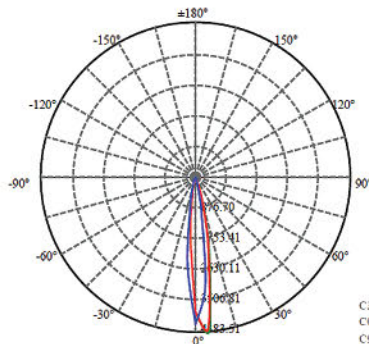

Center Beam LUX	Beam Width	
		V	H
2m	953.78 lx	50cm	50cm
4m	238.45 lx	100cm	90cm
6m	105.98 lx	140cm	140cm
8m	59.61 lx	190cm	180cm
10m	38.15 lx	240cm	230cm
12m	26.49 lx	290cm	270cm

Vet. Spread: 13.8 Horiz. Spread: 13.1

C30(Max):
C0-C180:
C90-C270: