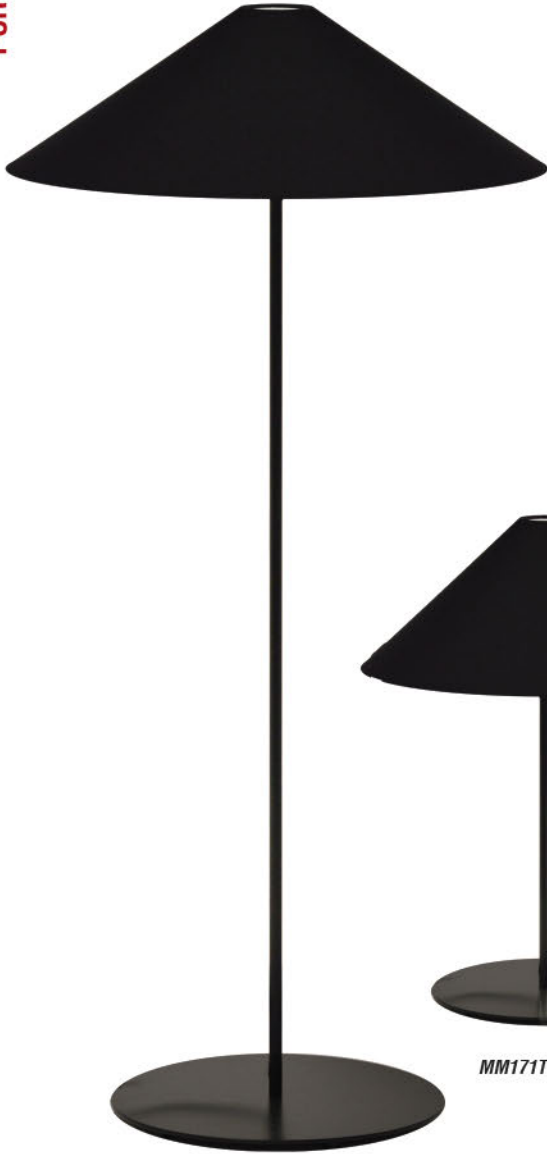

MAINE

PORTABLE LAMPS

MM241F-BK-797