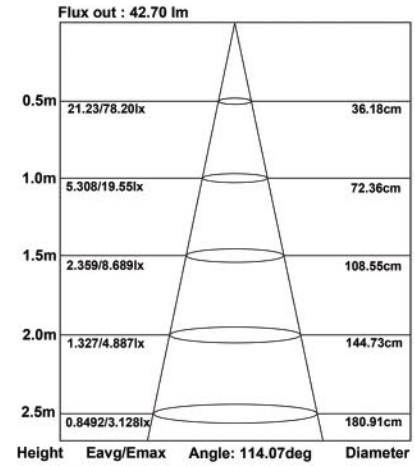

Data:

- Input voltage 120V
- Input power 3.3W
- Input current 0.03A
- Frequency 60Hz
- Min starting temp. ....-20°C(-4°F)
- CRI ..... 85+
- CCT ..... 2700°K*
- Lumens..... 237Lm