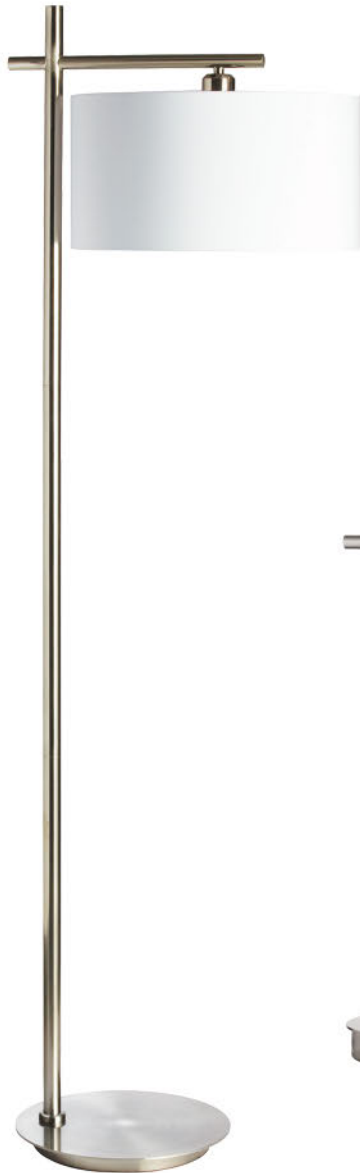

131F-SC

Item No.	Dimensions	No. of Bulbs	Bulb Type	Max. Wattage
131F-SC	62"H x 18"W x 18"D - 18 lbs.	1	E26	100W
131T-SC	26.5"H x 10"W x 14"D - 8 lbs.	1	E26	100W
DM2222F-PC	57"H x 18"W x 11"D - 15 lbs.	2	E26	60W
DM2222-PC	20"H x 15"W x 8"D - 5 lbs.	2	E26	60W