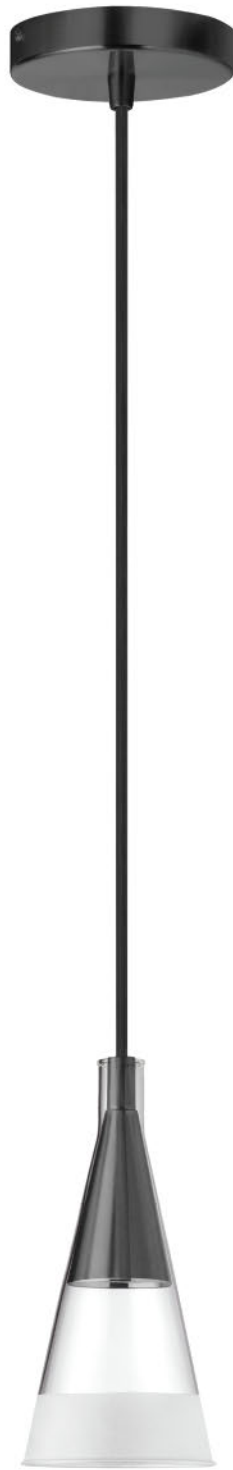

PENDANTS

938-1P-MB

HARDWIRED

DIMMABLE

COMPATIBLE

6 feet
CABLE

ADJUSTABLE

Item No.	Dimensions	No. of Bulbs	Bulb Type	Max. Wattage
938-1P-AGB	8.5"H x 4"W x 4"D - 2 lbs.	1	GU10	35W
938-1P-MB	8.5"H x 4"W x 4"D - 2 lbs.	1	GU10	35W
938-1P-MW	8.5"H x 4"W x 4"D - 2 lbs.	1	GU10	35W
938-1P-PC	8.5"H x 4"W x 4"D - 2 lbs.	1	GU10	35W