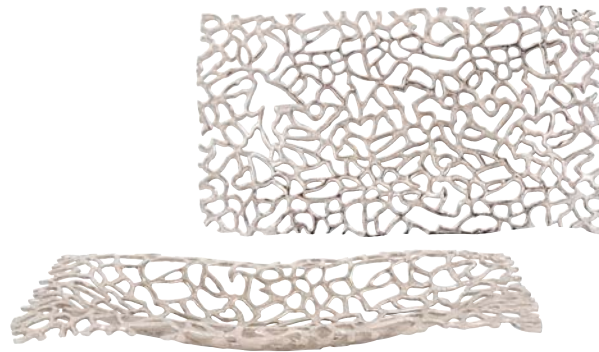

#35214
18½" w x 18¾" d x 4¾" h
Gray Marbled Effect
Iron

#51002
10¾" w x 10¾" d x 12½" h
Champagne Silver Leaf
Aluminum

#51003
15½" w x 15½" d x 16¼" h
Champagne Silver Leaf
Aluminum

#35154
20½" w x 11¼" d x 2½" h
Silver
Aluminum