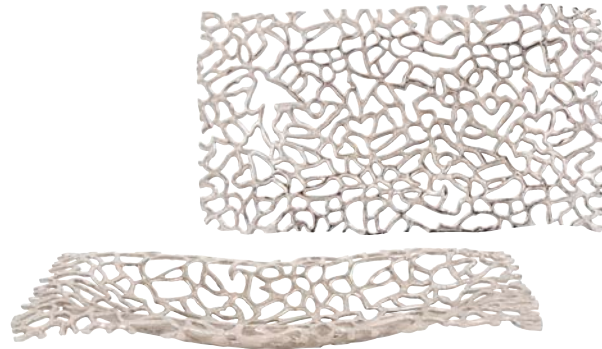

#35154
20½" w x 11¼" d x 2½" h
Silver
Aluminum