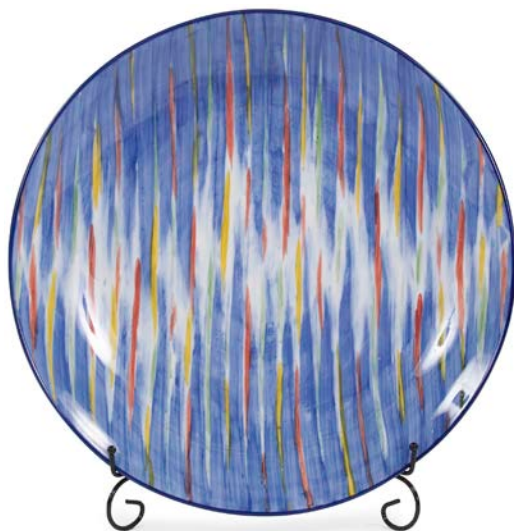

Color Blend Plate #61073 (Right)
18¼" w x 7" d x 18½" h
Multi Color Lines on Blue
Includes Black Metal Stand
Ceramic