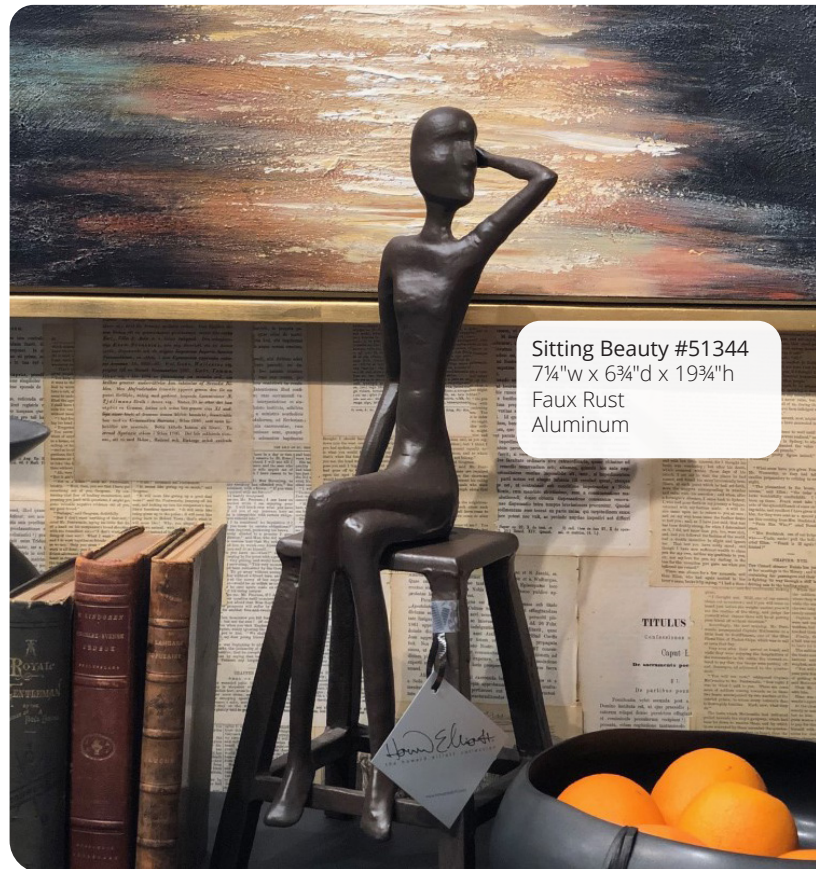

Sitting Beauty #51344
7¼"w x 6¾"d x 19¾"h
Faux Rust
Aluminum