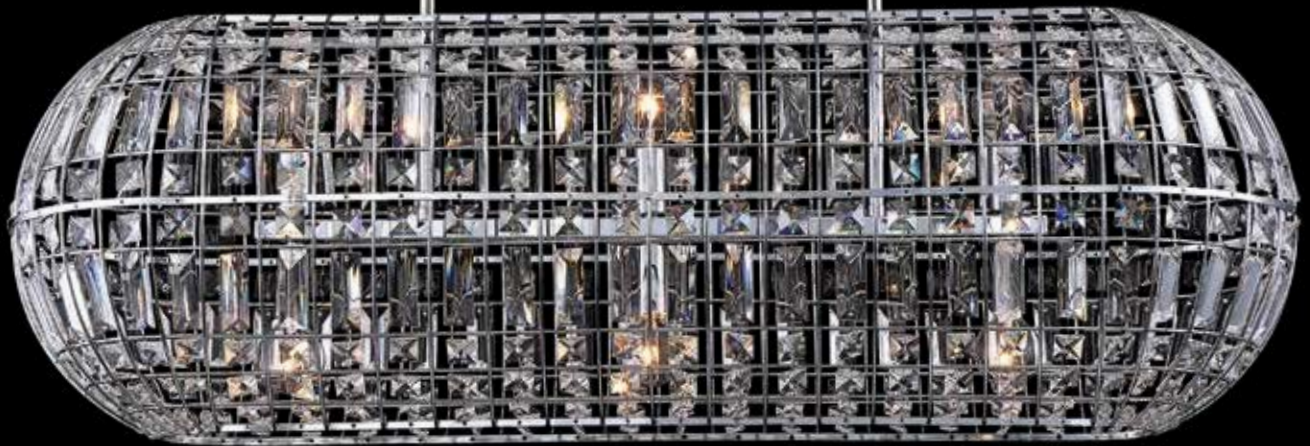

Uptown Edison

Classic simplicity of design and functionality. The Uptown Edison collection takes an early minimalistic approach to frame and fixture design, coupling it with the Edison restoration lamp source. Combining cable and rods, Uptown Edison offers a unique approach to lighting from another century.

Island Light
Chrome
42"l x 14"w x 14"h
8 Light, 60W Med. Base
Clear Crystal

Palermo

■ **2378-77**

Pendant
Chrome
24" dia. x 27½" h
9 Light, 60W Cand. Base
Clear Crystal

Canopy Detail

■ 2387-77

■ 2376-77

■ 2354-77