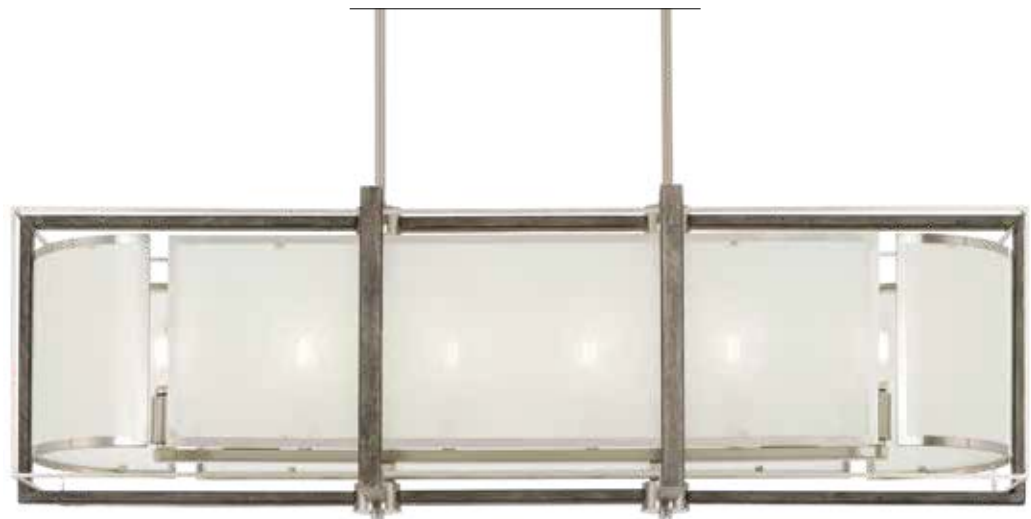

■ 4569-098

■ 3569-098

Pendant
Brushed Nickel
with Shale Wood
20"l x 20"w x 30"h
(Adjustable to 78¾"h max.)
12 Light, 60W Cand. Base
White Iris Glass

■ 4567-098

Pendant
Brushed Nickel
with Shale Wood
24"l x 24"w x 12"h
(Adjustable to 66¾"h max.)
6 Light, 60W Cand. Base
White Iris Glass

■ 4569-098

Island Light
Brushed Nickel
with Shale Wood
42"l x 12"w x 13"h
(Adjustable to 64¾"h max.)
6 Light, 60W Cand. Base
White Iris Glass