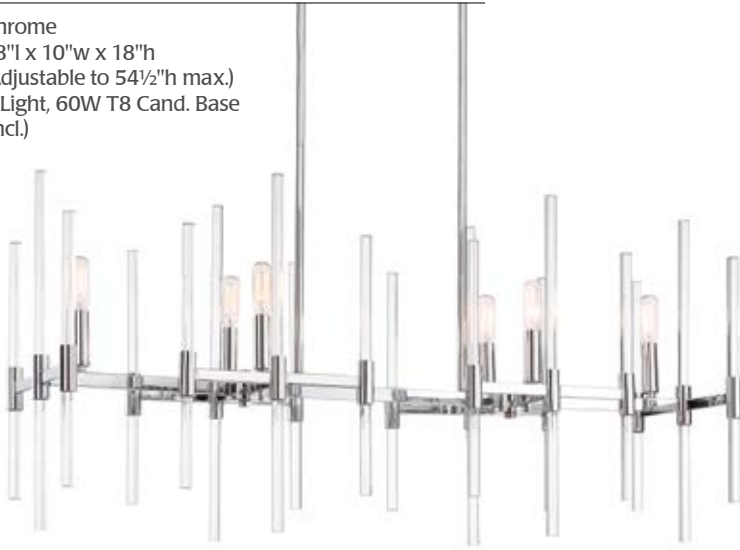

■ 3096-77

Chrome
38"l x 10"w x 18"h
(Adjustable to 54½"h max.)
6 Light, 60W T8 Cand. Base
(Incl.)