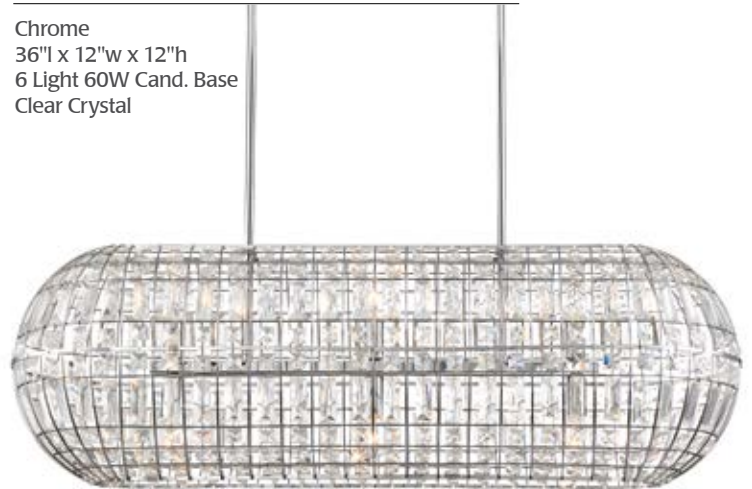

■ 2387-77

Chrome
36"l x 12"w x 12"h
6 Light 60W Cand. Base
Clear Crystal