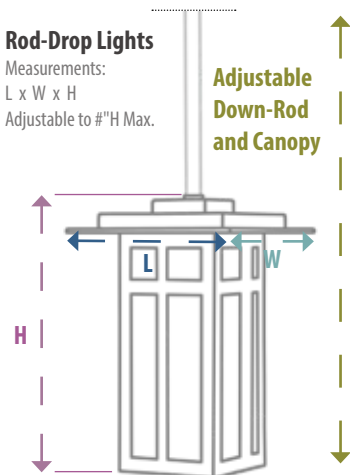

Rod-Drop Lights
Measurements:
Dia. x H
Adjustable to # "H Max.

Adjustable
Down-Rod and
Canopy

Chain Hung Lights
Measurements:
L x W x H

Chain Hung Lights
Measurements:
Dia. x H

Rod-Drop Lights
Measurements:
L x W x H
Adjustable to # "H Max.