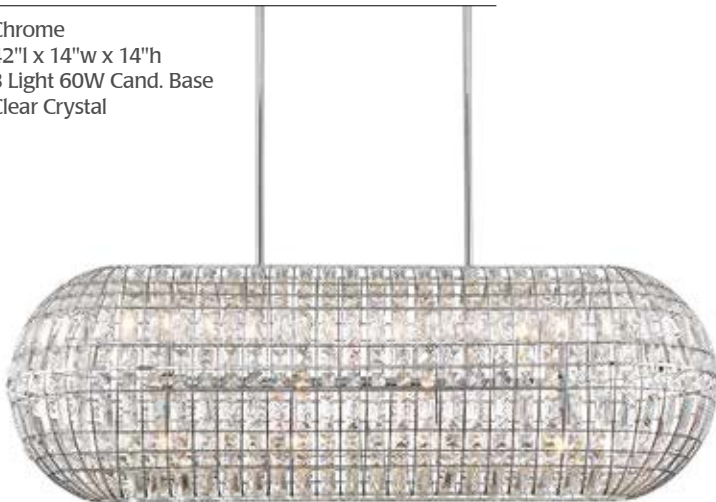

■ 2388-77

Chrome
42"l x 14"w x 14"h
8 Light 60W Cand. Base
Clear Crystal