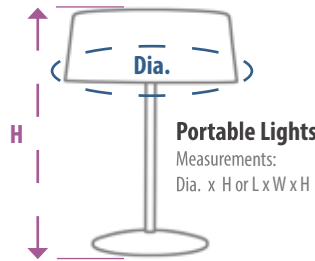

Portable Lights
Measurements:
Dia. x H or L x W x H