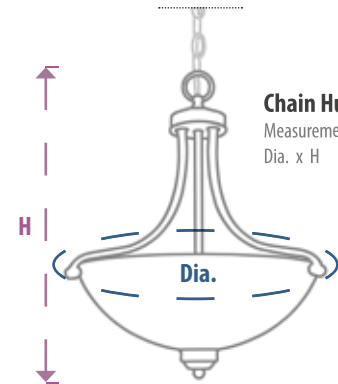

Chain Hung Lights
Measurements:
Dia. x H