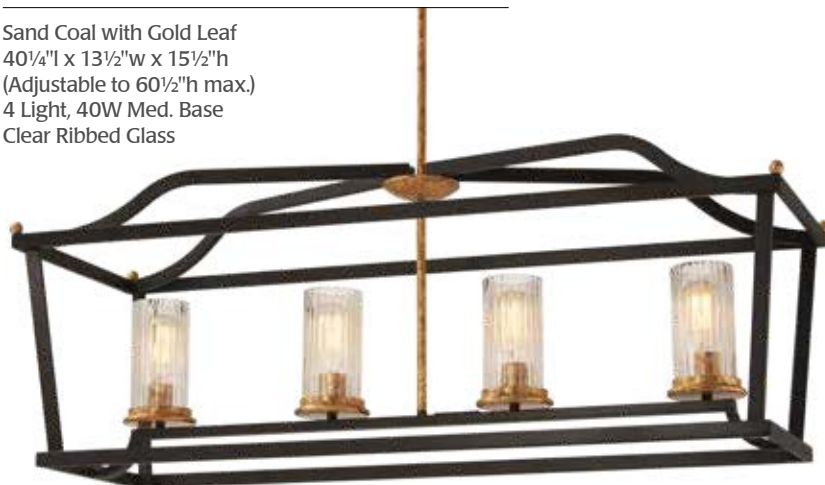

4513-100

Sand Coal with Gold Leaf
40¼"l x 13½"w x 15½"h
(Adjustable to 60½"h max.)
4 Light, 40W Med. Base
Clear Ribbed Glass