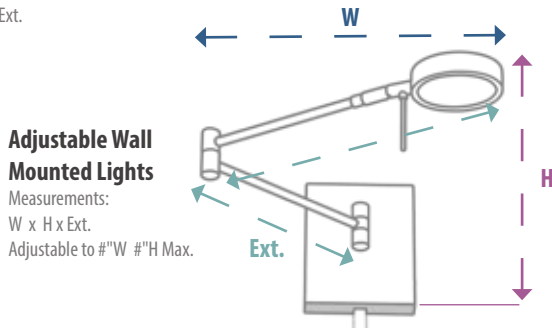

Adjustable Wall Mounted Lights
Measurements:
W x H x Ext.
Adjustable to # "W # "H Max.