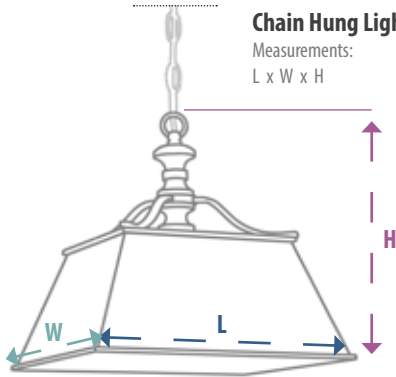

Chain Hung Lights
Measurements:
L x W x H