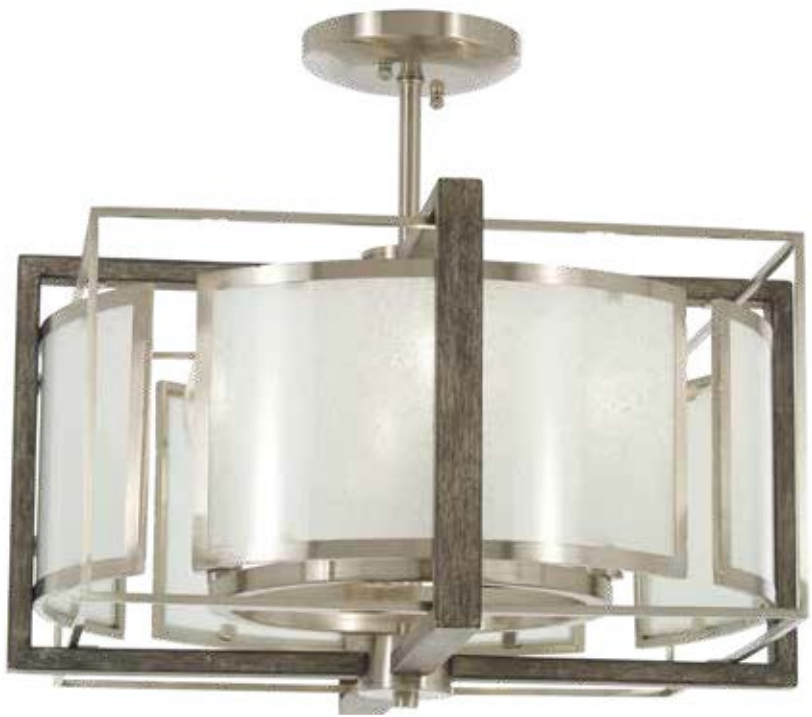

Tyson's Gate

Convertible to Pendant

■ 4561-098

■ 4562-098

■ 4560-098

■ **4562-098**

Pendant
Brushed Nickel
with Shale Wood
10"l x 10"w x 18"h
(Adjustable to 64¾"h max.)
4 Light, 60W Cand. Base
White Iris Glass