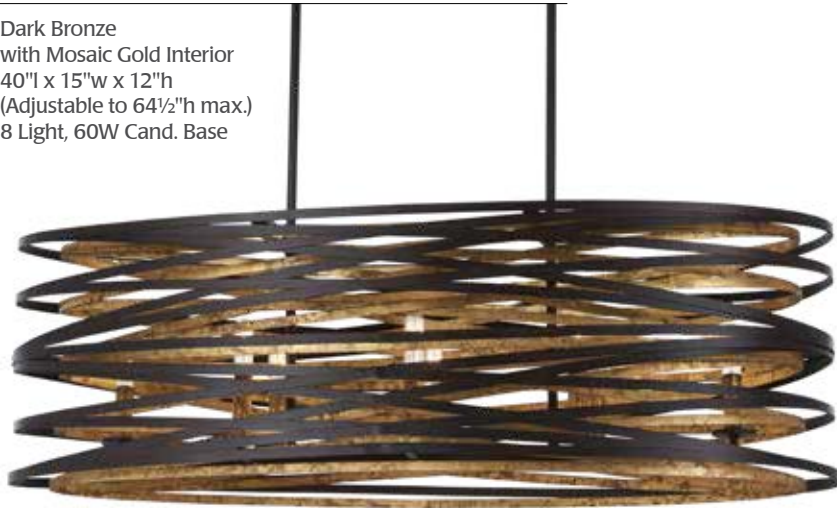

I 1421-84

Brushed Nickel
6½"dia. x 5½"h
(Adjustable to 49½"h max.)
1 Light, 100W Med. Base
Etched Marble Glass

J 3155-77

Chrome
9¾"dia. x 12¾"h
1 Light, 60W Med. Base

Island Lights

■ **4676-111**

Dark Bronze
with Mosaic Gold Interior
40"l x 15"w x 12"h
(Adjustable to 64½"h max.)
8 Light, 60W Cand. Base