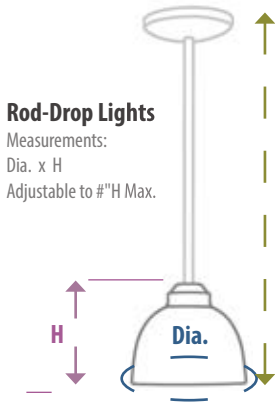

Rod-Drop Lights
Measurements:
Dia. x H
Adjustable to # "H Max.

Adjustable
Down-Rod and
Canopy