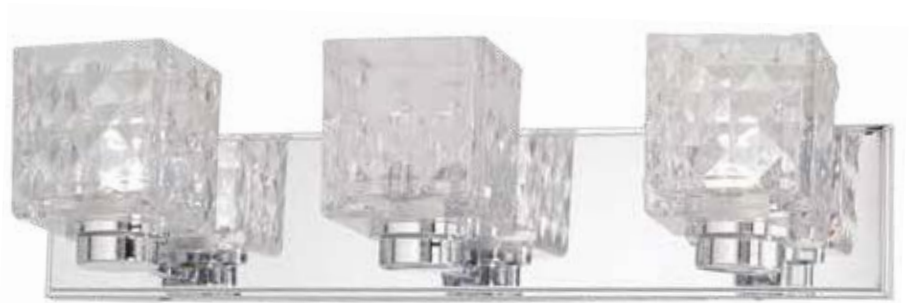

LED

LED Bath Art

Glorietta LED Bath

■ 4791-77-L

■ 4792-77-L

■ 4793-77-L

■ 4794-77-L

■ **4791-77-L**