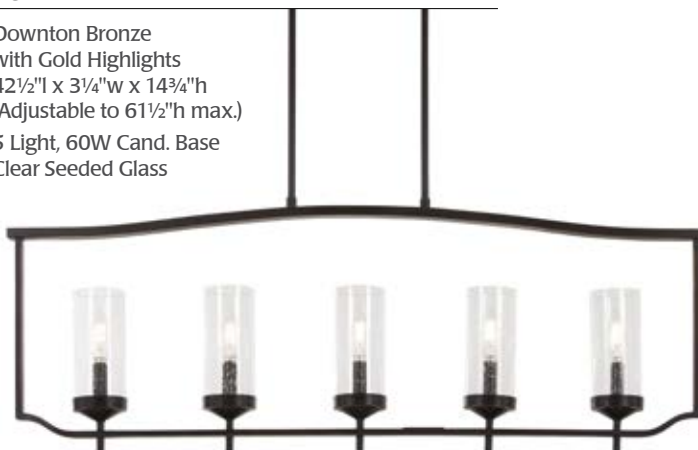

Island Lights

■ 4645-579

Downton Bronze
with Gold Highlights
42½"l x 3¼"w x 14¾"h
(Adjustable to 61½"h max.)
5 Light, 60W Cand. Base
Clear Seeded Glass

■ 3306-84

Brushed Nickel
39"l x 4½"w x 28½"h
(Adjustable to 75¼"h max.)
5 Light, 60W Med. Base
Clear Glass