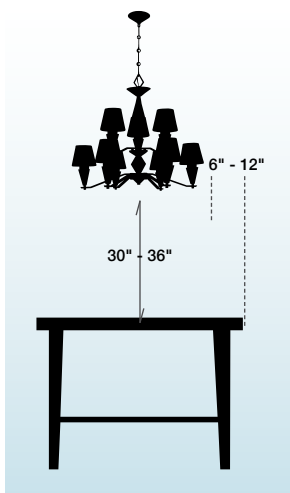

Mini chandeliers have become the fastest growing trend in the lighting industry.

When hanging your chandelier in your dining room allow 30 to 36 inches from the bottom of fixture to top of your table. Your fixture should be three quarters the width of your table. Also allow 6 to 12 inches from the edge of the fixture to the edge of your table.