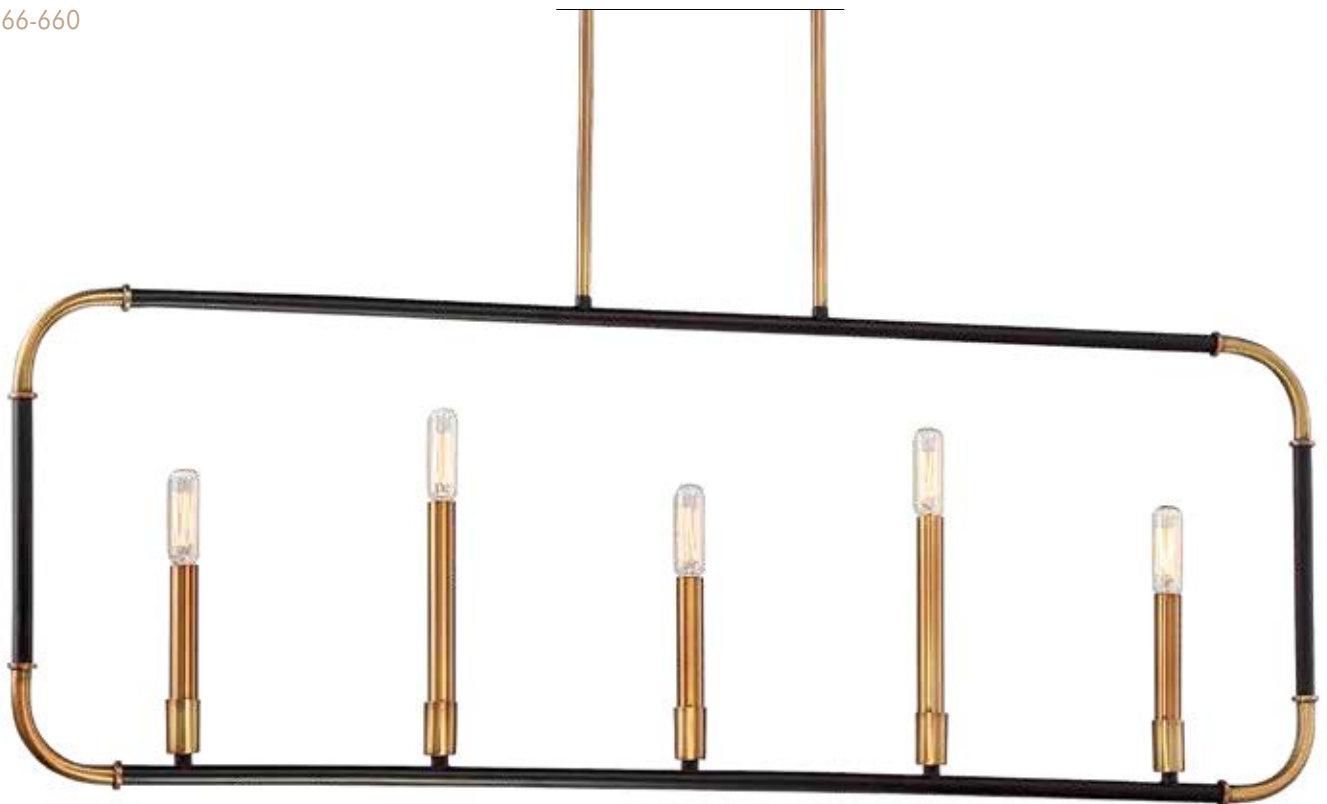

■ **4060-572**

Pendant
Coal with
Polished Nickel Highlights
13"dia. x 22½"h
3 Light, 60W Cand. Base

Liege

Liege combines simplicity and elegance for today's home. Characterized by a minimalist contemporary design, statuesque candelabra base, radius piping in polished nickel or brass underscore this extraordinary example of craftsmanship.

Canopy Detail

4069-660

Chandelier
Aged Kinston Bronze with
Brass Highlights
28" DIA. X 34 1/4" H
(Adjustable to 79 3/4" H MAX.)
12 Light, 60W T8 Cand. Base (Incl.)

■ 4066-660

■ 4062-660

Canopy Detail

■ 4065-660

■ **4066-660**

Chandelier
Aged Kinston Bronze with
Brass Highlights
25"dia. x 25¾"h
(Adjustable to 71½"h max.)
6 Light, 60W Cand. Base

■ **4065-660**

Island Light
Aged Kinston Bronze with
Brass Highlights
42"l x 1"w x 15¾"h
(Adjustable to 61¾"h max.)
5 Light, 60W Cand. Base

■ **4062-660**

Wall Sconce
Aged Kinston Bronze with
Brass Highlights
7"w x 8"h x 4¼"ext.
2 Light, 60W Cand. Base

Harbour Point

The clean, modern lines of Harbour Point are reflective of yesteryear's architecture. The combination of the Liberty Gold finish and the Etched White or Etched Opal Glass creates a striking appearance. This family is a great addition to the transitional home.