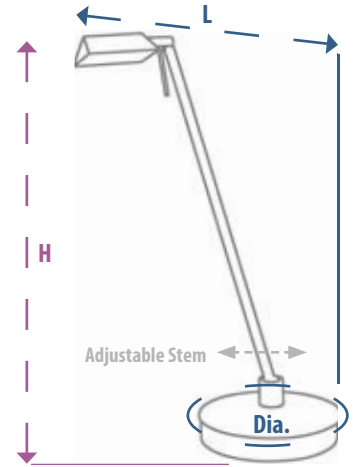

Watts: 60W / 100W
G30
E26 (MEDIUM) BASE

Watts: 40W / 60W / 100W
G40
E26 (MEDIUM) BASE

Measurement Specification

Wall Mounted Lights
Measurements:
W x H x Ext.

Ceiling Mount Lights
Measurements:
Dia. x H

Ceiling Mount Lights
Measurements:
L x W x H