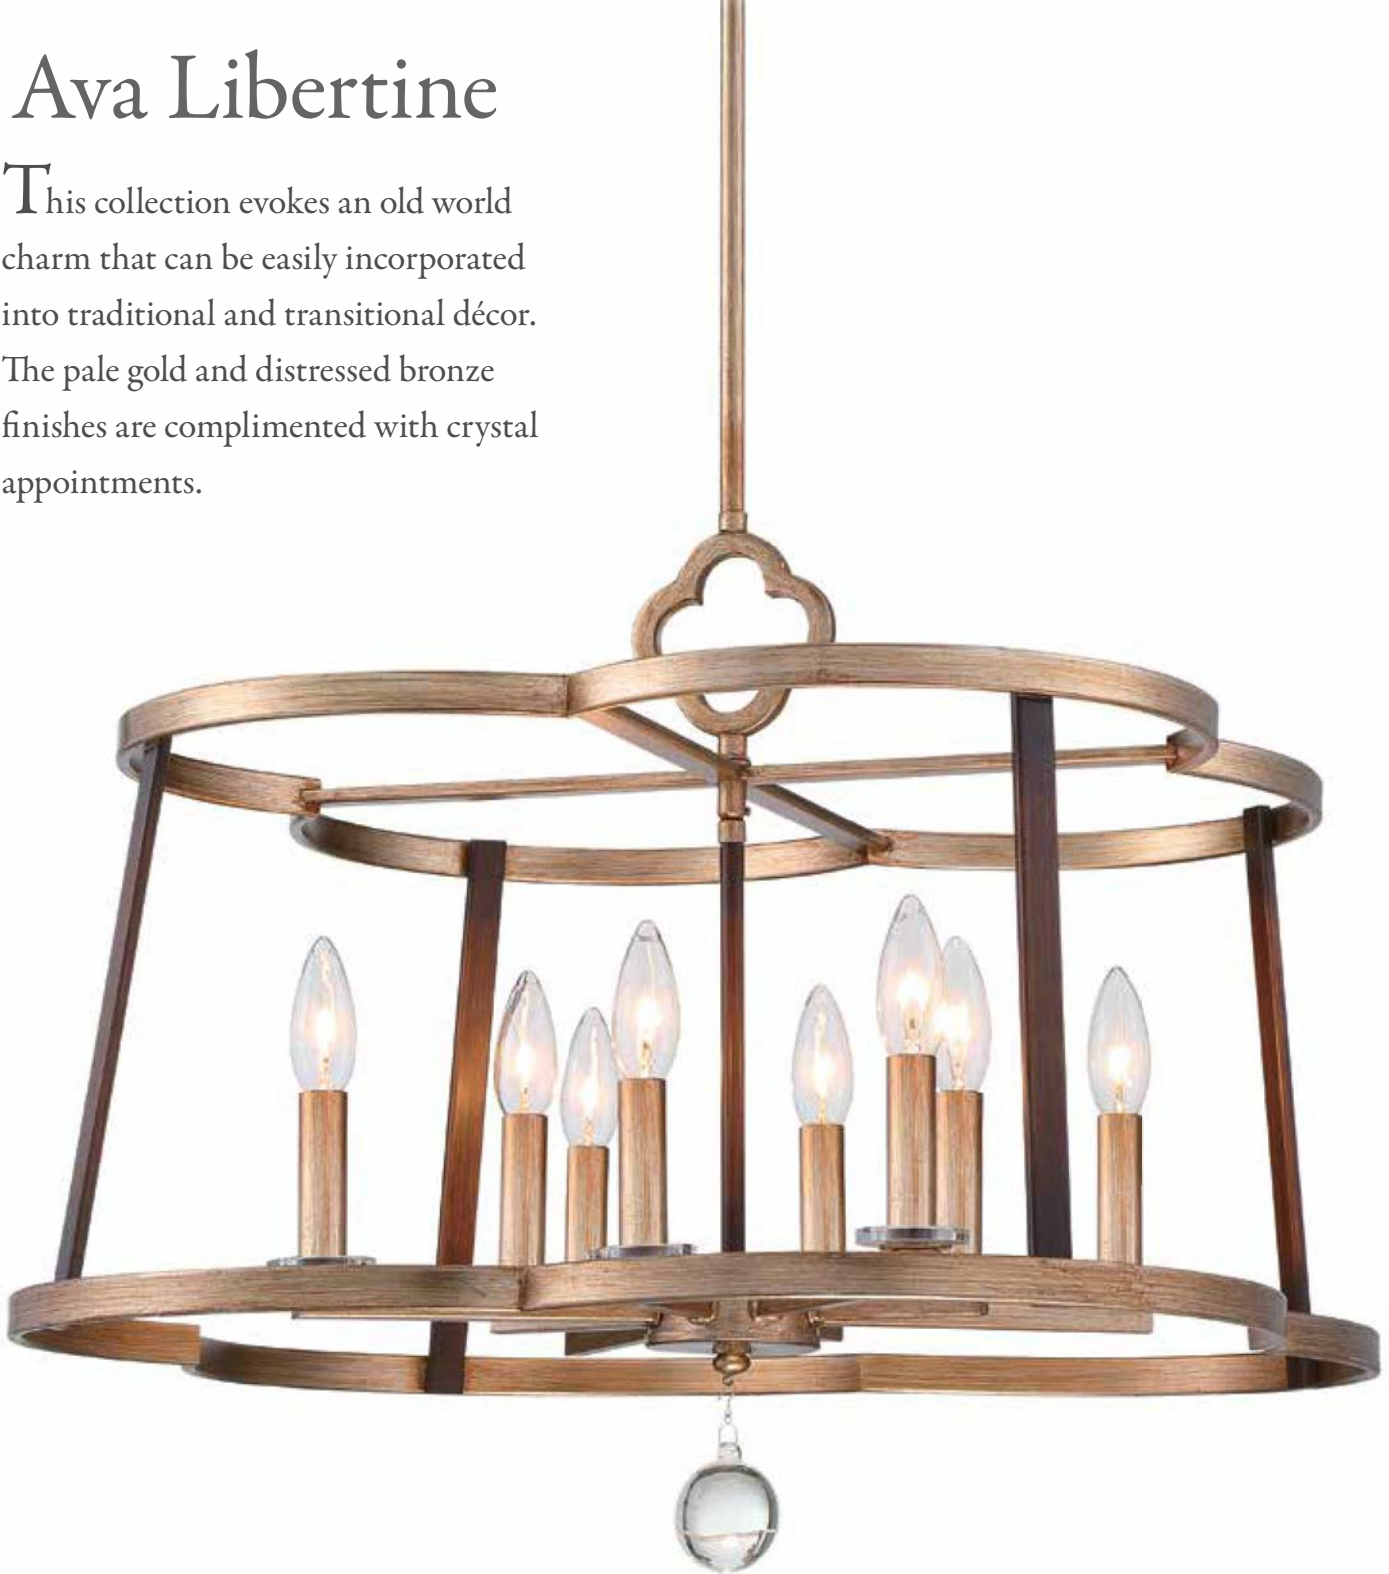

■ **4519-100**

Pendant
 Sand Coal with Gold Leaf
 24"l x 24"w x 42"h
 (Adjustable to 89¼"h max.)
 12 Light, 60W Med. Base
 Clear Ribbed Glass

Ava
Libertine

Canopy Detail

■ 4836-690

■ 4832-690

■ **4836-690**

Chandelier
Pale Gold with Distressed Bronze
26½" w x 22 ½" h
6 light, 60w Cand. Base

■ **4832-690**

Pendant
Pale Gold with Distressed Bronze
10" w x 19" h
4 light, 60w Cand. Base

Ava Libertine

This collection evokes an old world charm that can be easily incorporated into traditional and transitional décor. The pale gold and distressed bronze finishes are complimented with crystal appointments.