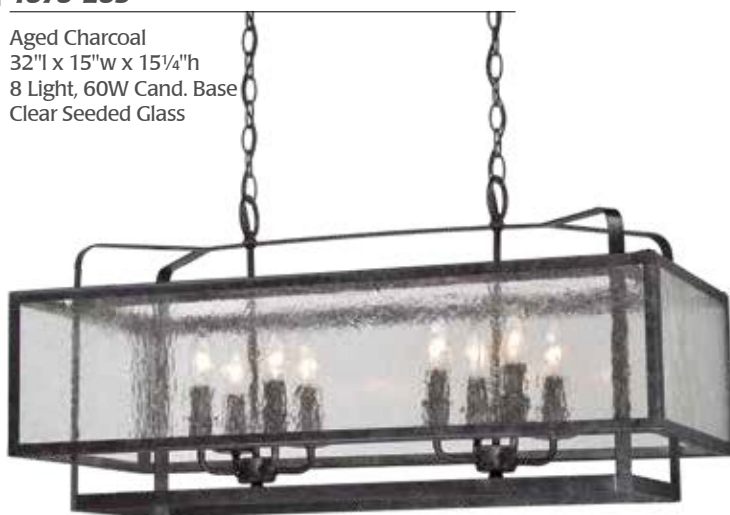

4878-283

Aged Charcoal
32"l x 15"w x 15¼"h
8 Light, 60W Cand. Base
Clear Seeded Glass