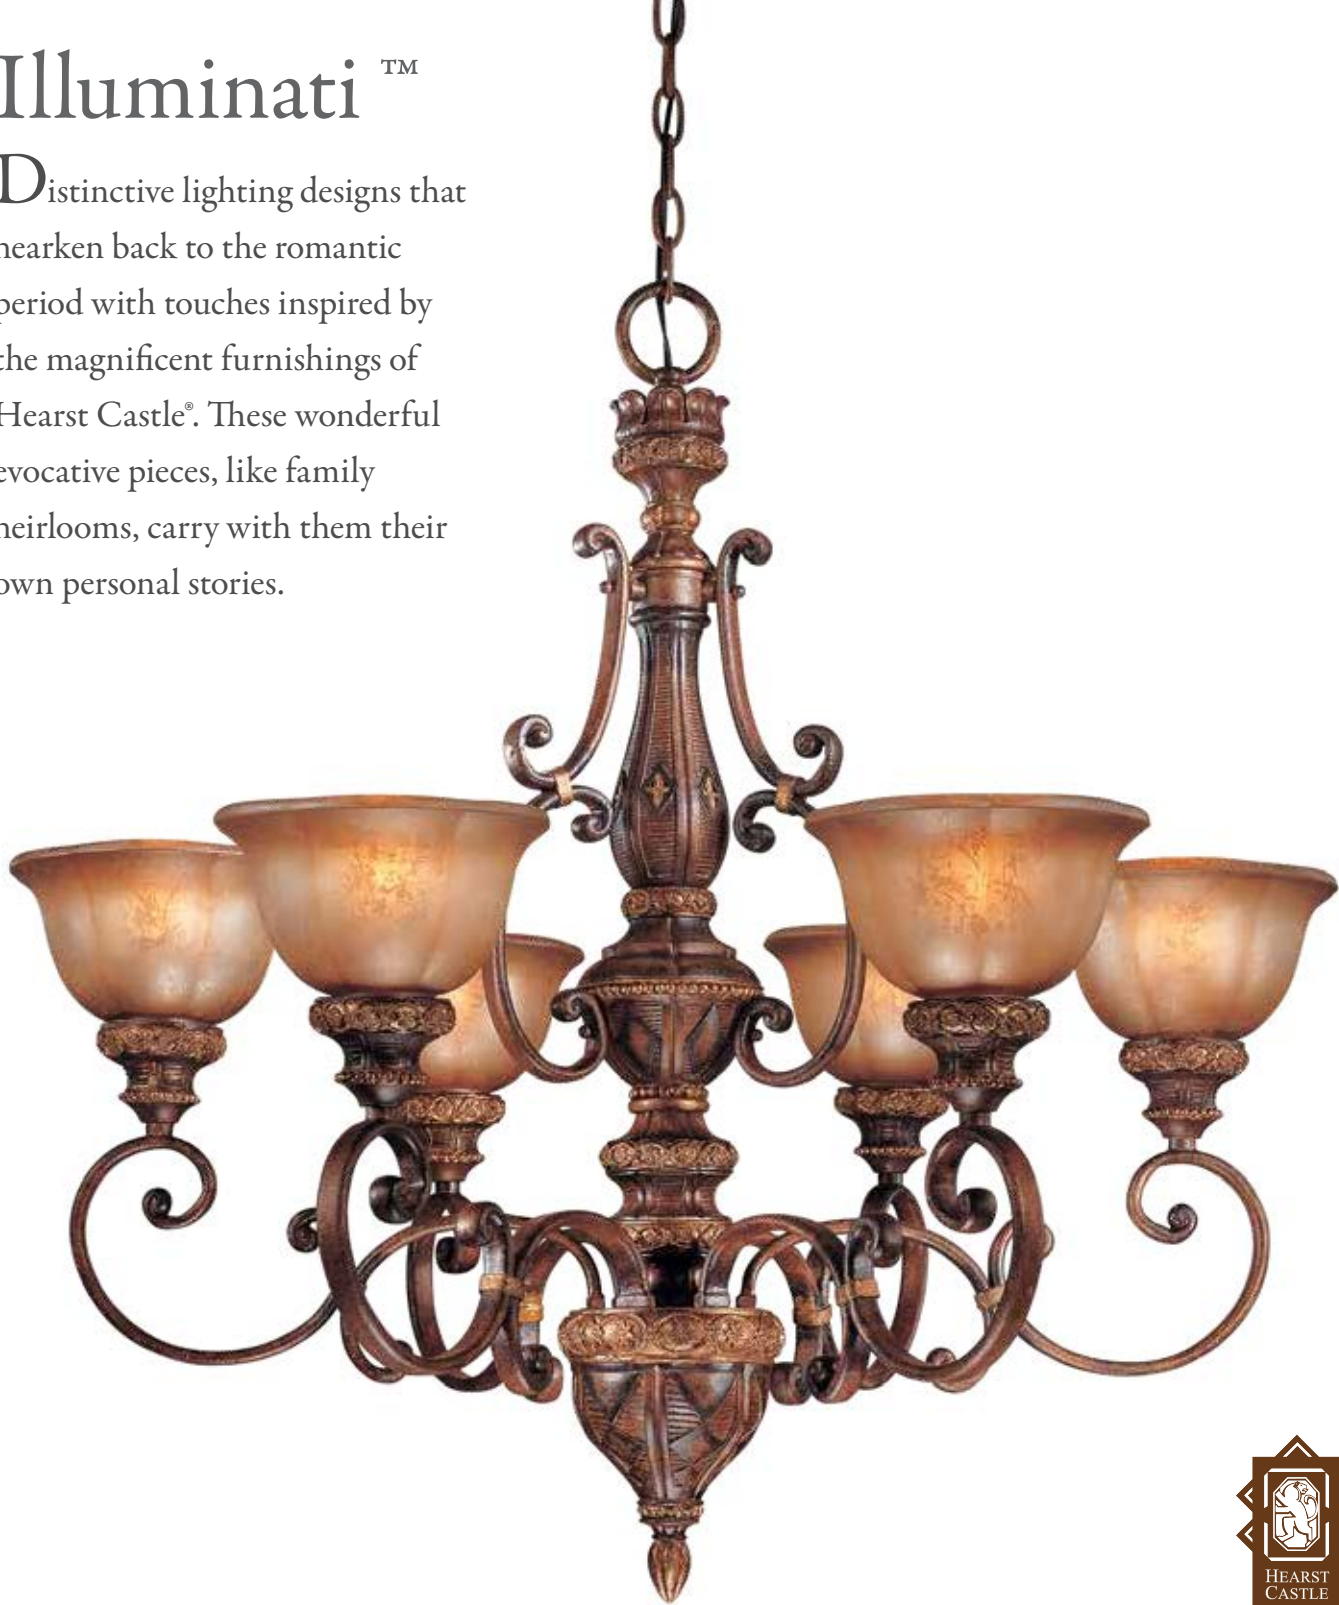

Illuminati™

Distinctive lighting designs that harken back to the romantic period with touches inspired by the magnificent furnishings of Hearst Castle®. These wonderful evocative pieces, like family heirlooms, carry with them their own personal stories.

1356-177

Chandelier
Illuminati Bronze™
33½" dia. x 32½" h
6 Light, 100W Med. Base
Silver Patina Glass
U.S. Patent(s): D577,459; D579,143
© Minka Lighting, Inc.