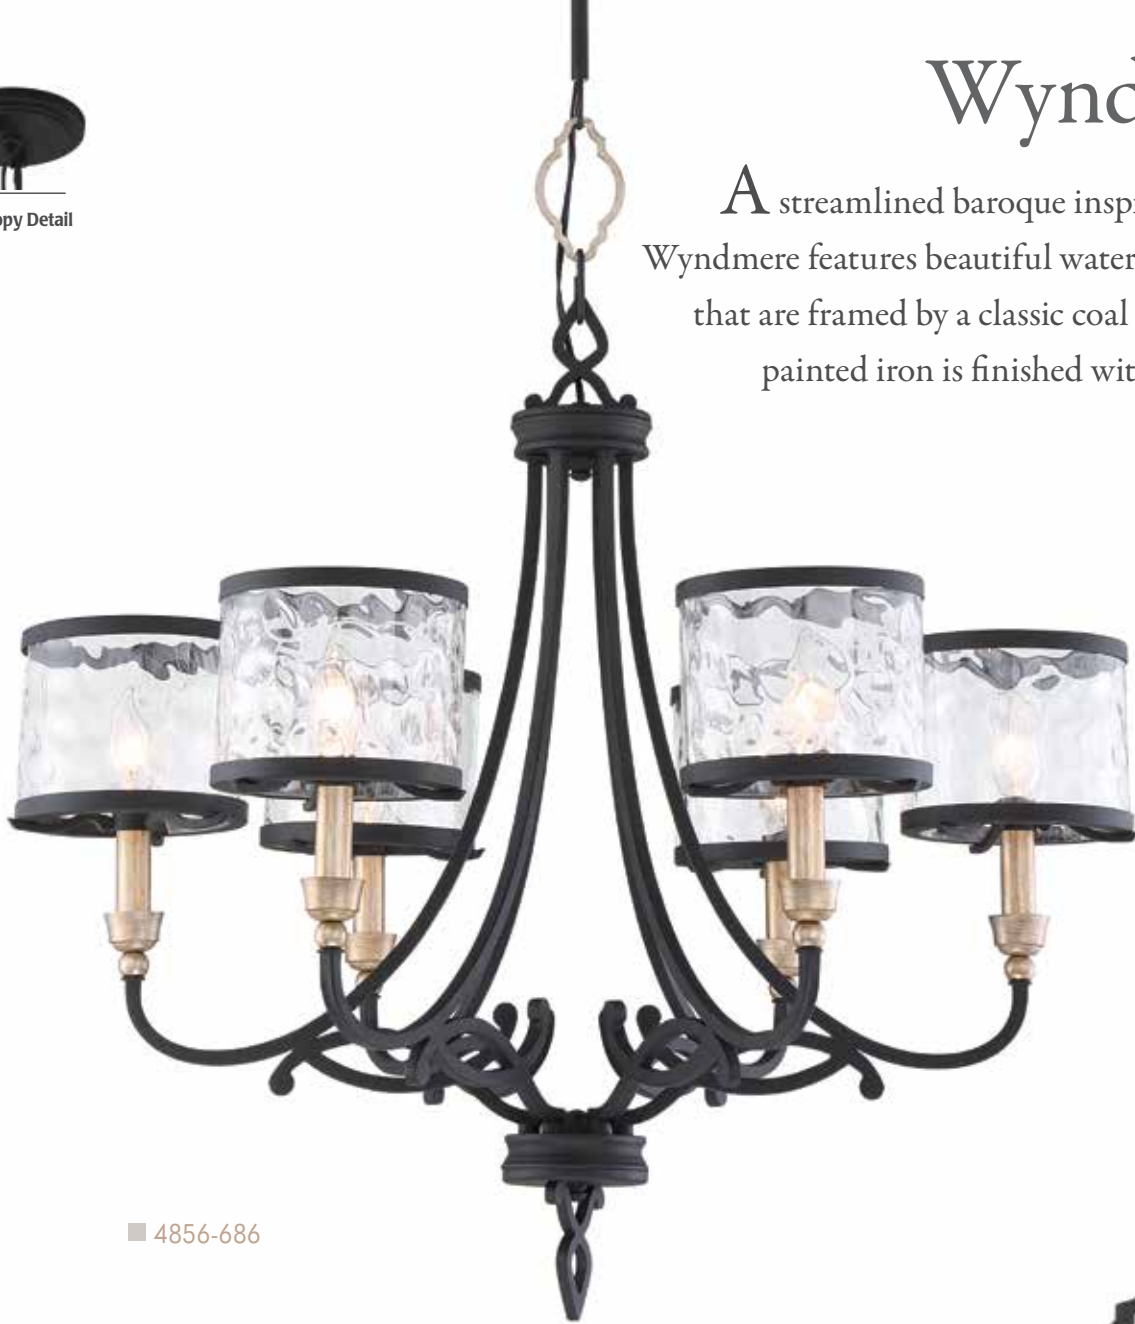

Wyndmere

A streamlined baroque inspired collection, Wyndmere features beautiful watered glass shades that are framed by a classic coal trim. The coal painted iron is finished with gold accents.

■ 4856-686