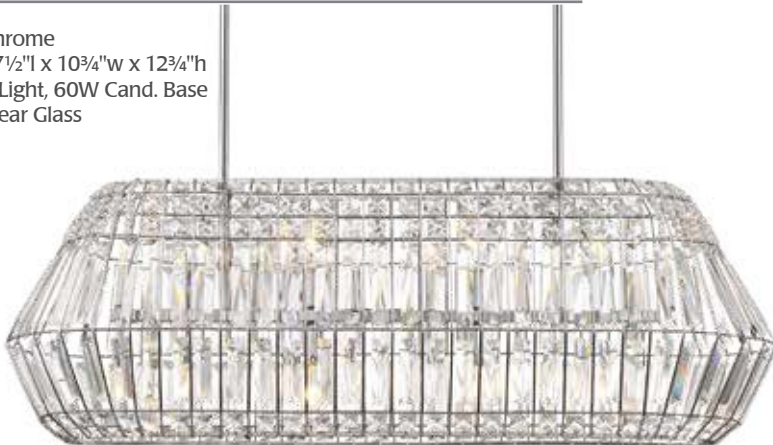

■ 2368-77

Chrome
37½"l x 10¾"w x 12¾"h
8 Light, 60W Cand. Base
Clear Glass