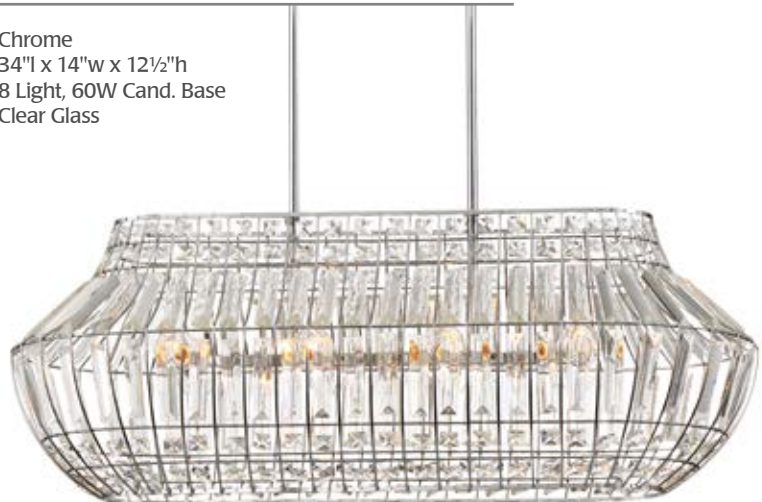

■ 2368-77

Chrome
37½"l x 10¾"w x 12¾"h
8 Light, 60W Cand. Base
Clear Glass

■ 2367-77

Chrome
34"l x 14"w x 12½"h
8 Light, 60W Cand. Base
Clear Glass

Island Lights

3046-560

Aged Kinston Bronze with
Brushed Brass Highlights
30¼"l x 16½"w x 10"h
(Adjustable to 47"h max.)
6 Light, 60W Med. Base
Clear Glass