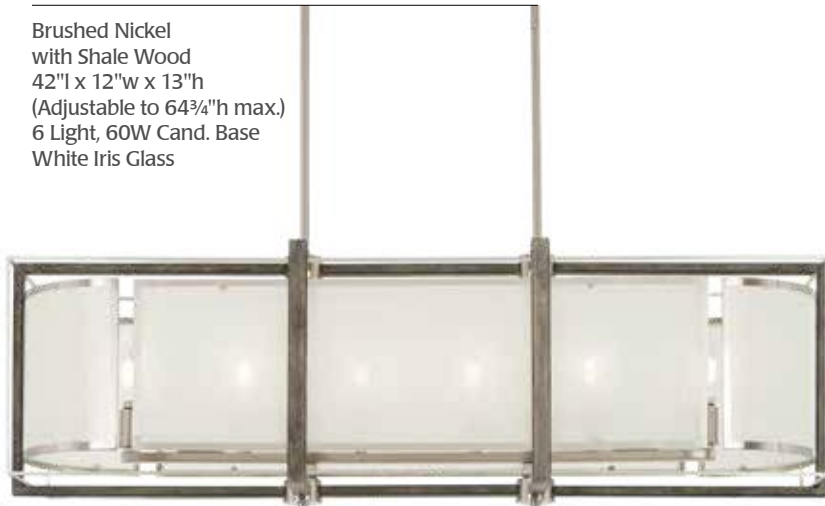

Island Lights

4696-107

Smoked Iron with Aged Gold
40½"L x 17"W x 23"H
(Adjustable to 69¼"H MAX.)
6 Light, 60W Cand. Base
Clear Seeded Glass

4569-098

Brushed Nickel
with Shale Wood
42"l x 12"w x 13"h
(Adjustable to 64¾"h max.)
6 Light, 60W Cand. Base
White Iris Glass