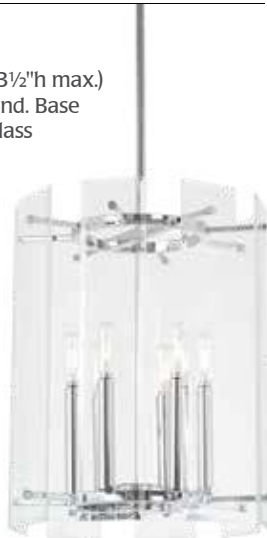

2395-77

Chrome
14¼"dia. x 18"h
(Adjustable to 63½"h max.)
6 Light, 60W Cand. Base
Clear Beveled Glass