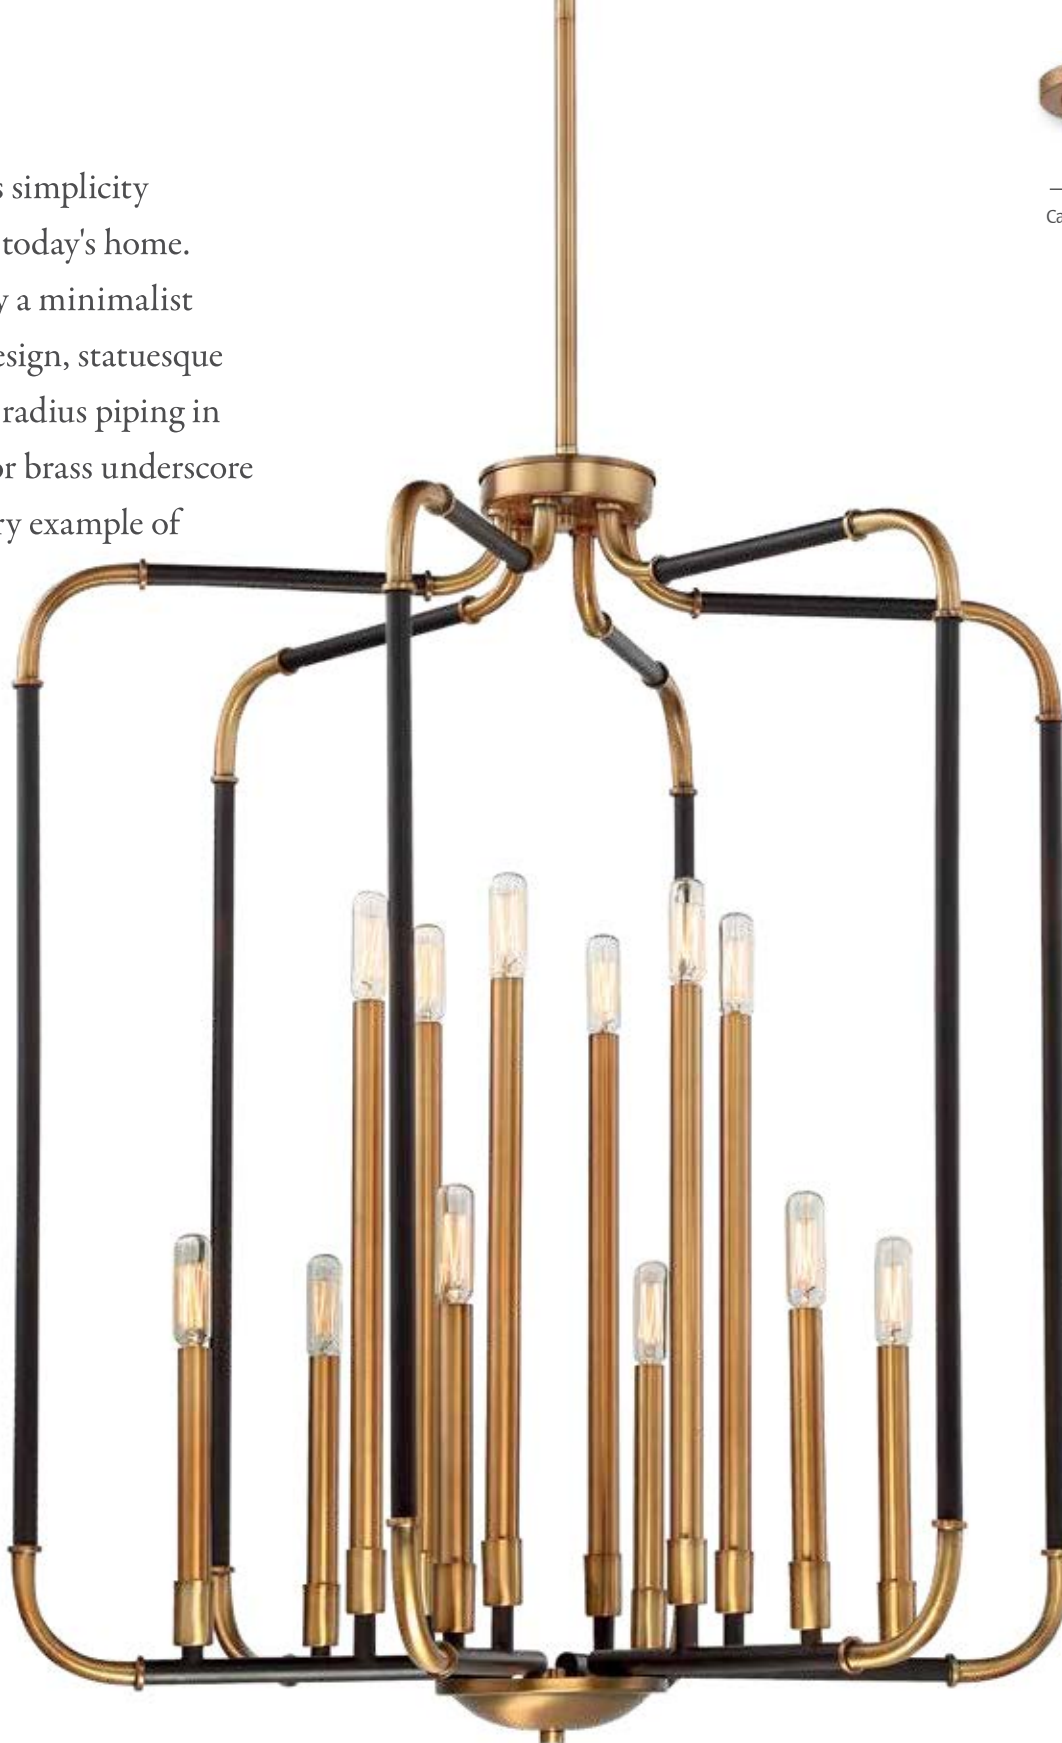

■ 4065-572

■ **4066-572**

Chandelier
Coal with
Polished Nickel Highlights
25"dia. x 25¾"h
(Adjustable to 71½"h max.)
6 Light, 60W Cand. Base

■ **4065-572**

Island Light
Coal with
Polished Nickel Highlights
42"l x 1"w x 15¾"h
(Adjustable to 61¾"h max.)
5 Light, 60W Cand. Base

■ **4060-572**

Pendant
Coal with
Polished Nickel Highlights
13"dia. x 22½"h
3 Light, 60W Cand. Base

Liege

Liege combines simplicity and elegance for today's home. Characterized by a minimalist contemporary design, statuesque candelabra base, radius piping in polished nickel or brass underscore this extraordinary example of craftsmanship.

Canopy Detail

4069-660

Chandelier
Aged Kinston Bronze with
Brass Highlights
28" DIA. X 34 1/4" H
(Adjustable to 79 3/4" H MAX.)
12 Light, 60W T8 Cand. Base (Incl.)

■ 4066-660

■ 4062-660

Canopy Detail

■ 4065-660

■ **4066-660**

Chandelier
Aged Kinston Bronze with
Brass Highlights
25"dia. x 25¾"h
(Adjustable to 71½"h max.)
6 Light, 60W Cand. Base

■ **4065-660**

Island Light
Aged Kinston Bronze with
Brass Highlights
42"l x 1"w x 15¾"h
(Adjustable to 61¾"h max.)
5 Light, 60W Cand. Base